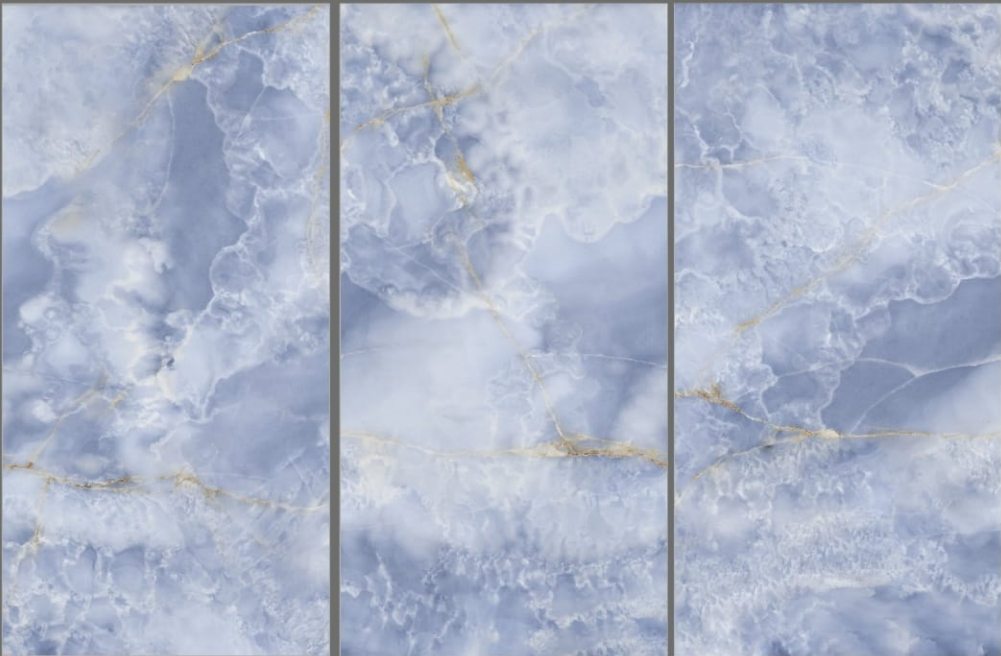

**BLUE
ONYX**

1200x
2400mm

| Glossy
Finish

| 03
Random