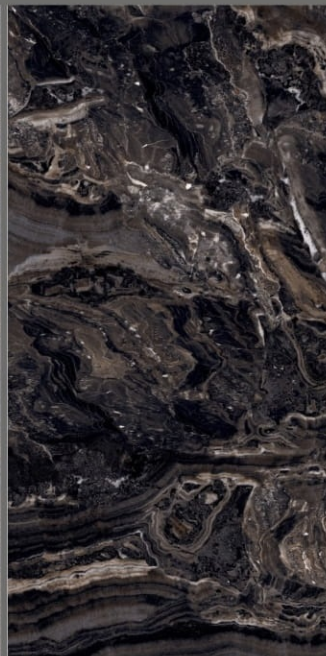

1200x
2400mm

High Gloss
Finish

02
Random

Black Marquina

**EXPLOSION
BLACK**

1200x
2400mm

High Gloss
Finish

02
Random