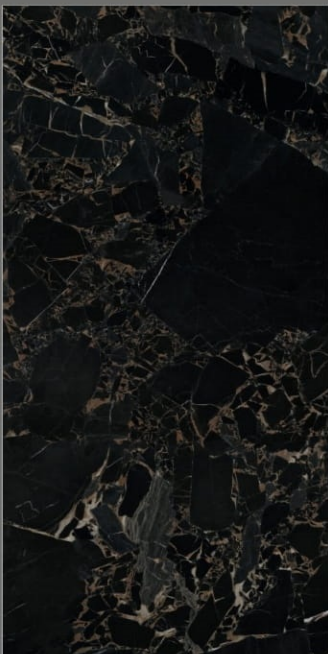

02
Random

Thunder Onyx

AMAZONITE

1200x
2400mm

High Gloss
Finish

02
Random

Amazonite

**BLACK
MARQUINA**

1200x
2400mm

High Gloss
Finish

02
Random

Black Marquina

**EXPLOSION
BLACK**

1200x
2400mm

High Gloss
Finish

02
Random