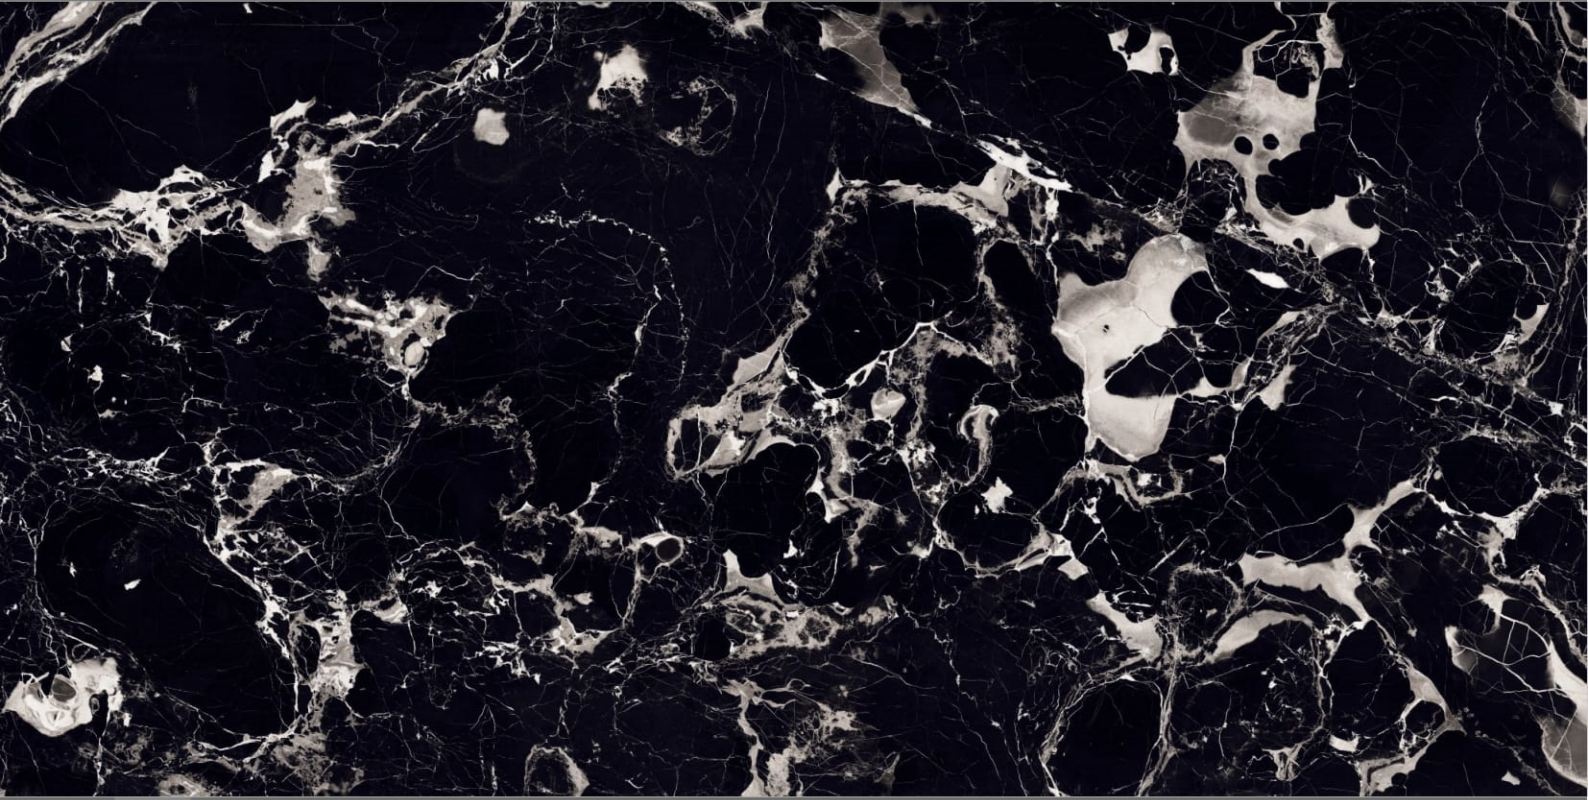

**PORTORO
BLACK**

1200x
2400mm

High Gloss
Finish

02
Random