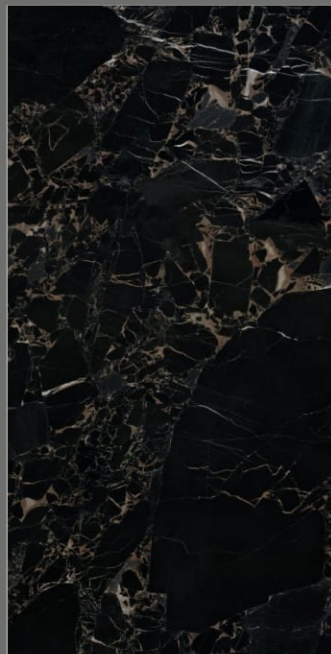

**BLACK
MARQUINA**

1200x
2400mm

High Gloss
Finish

02
Random