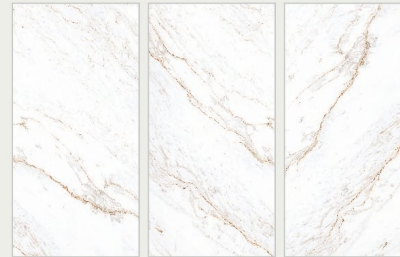

VOLKAS WHITE
60x120cm

Glazed
Porcelain
Tiles

Polished _____

Random 3