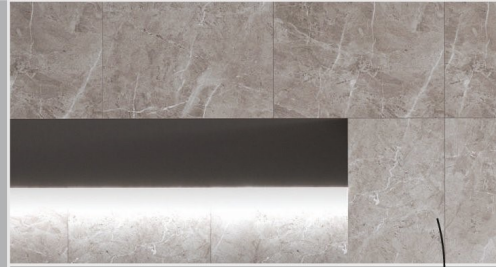

60x60cm
Floor Application

MAGNIFICENT SURFACES

Design your space that evokes beauty from every corner