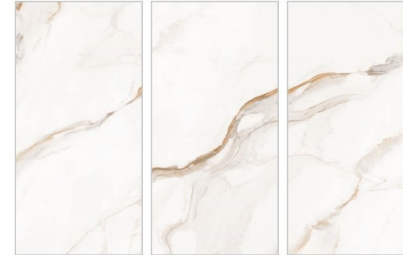

Random 5

STATURIO SMOOTH
60x120cm

Glazed
Porcelain
Tiles

Polished

Random 8

Easy to install

Chemical resistant

Easy to clean