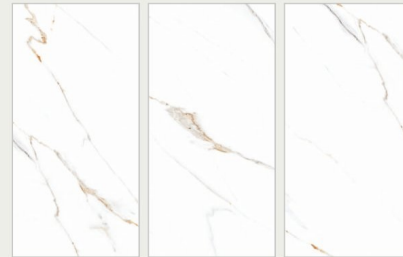

GLOBAL MULTI
60x120cm

Glazed
Porcelain
Tiles

Polished

Random 5

Wall Application

Floor Application