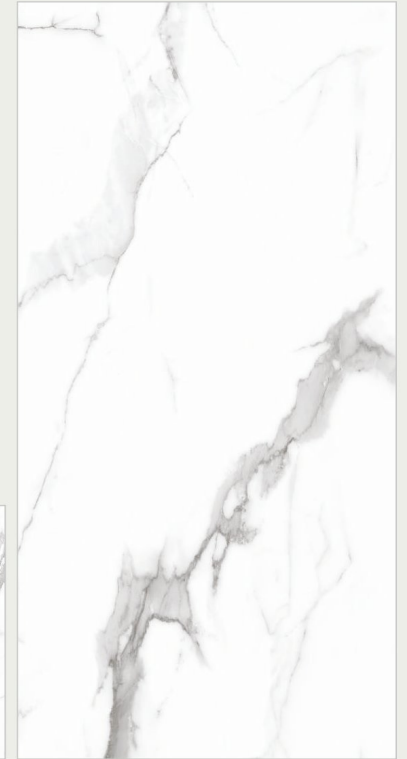

ROMANCE STATUARIO
60x120cm

Glazed
Porcelain
Tiles

Polished _____

Random 3

Easy to install

Chemical resistant

Easy to clean

Break resistance

Frost resistance

Resistance to abrasion

Wall Application

Floor Application