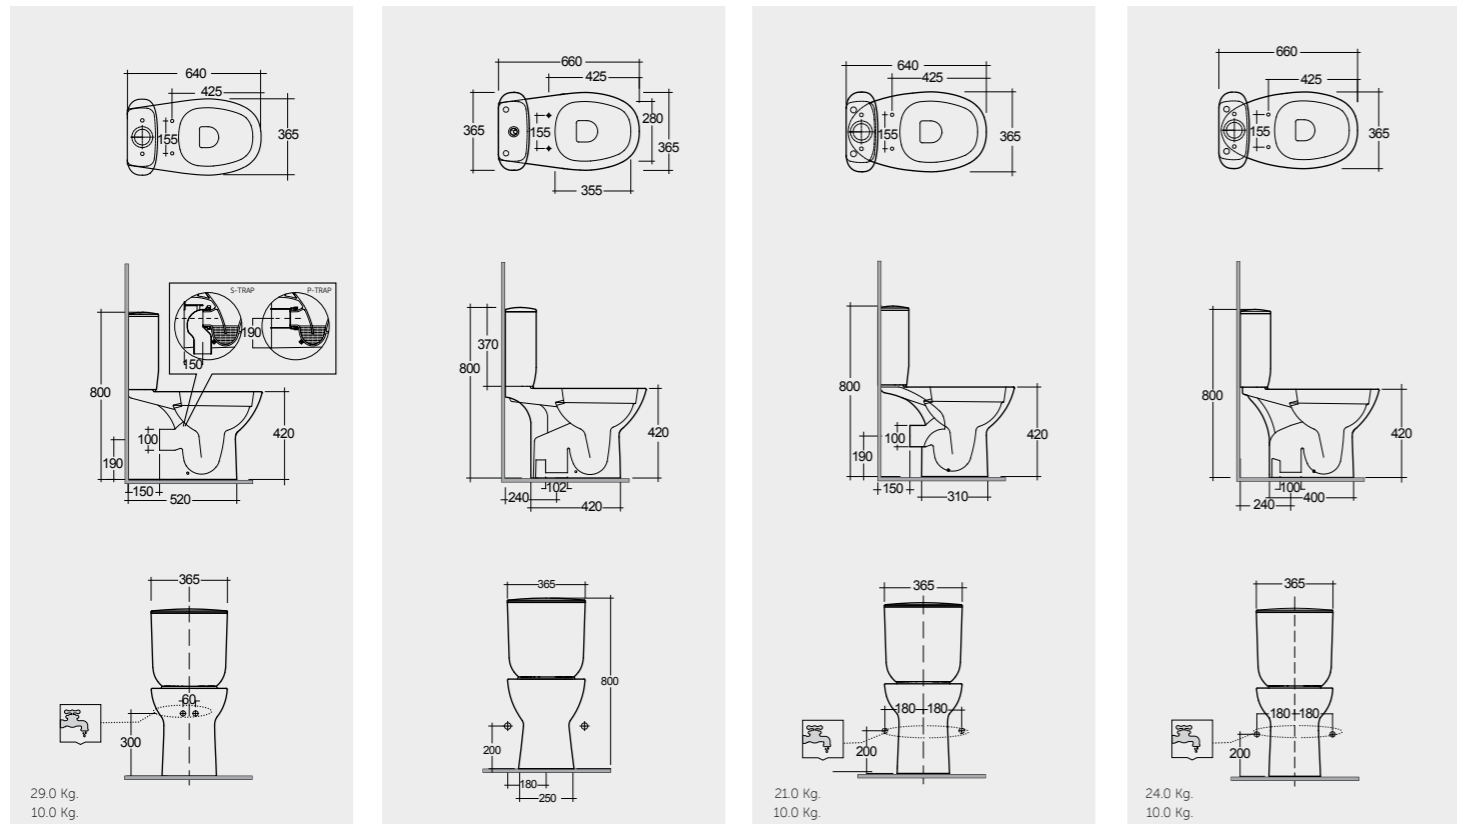

Measurements

القياسات

Urea RAK-Morning MORSC3900WH
Urea RAK-Morning MORSC3901WH

Urea RAK-Morning MORSC3900WH
Urea RAK-Morning MORSC3901WH

Urea RAK-Morning MORSC3900WH
Urea RAK-Morning MORSC3901WH

Urea RAK-Morning MORSC3900WH
Urea RAK-Morning MORSC3901WH

Colours available

Colours shown here are as close to actual sanitaryware as printing process will allow
الألوان المبينة هنا قريبة إلى ألوان الأدوات الصحية الفعلية حسبما تسمح به عملية الطباعة

الألوان المتاحة

Models

النماذج