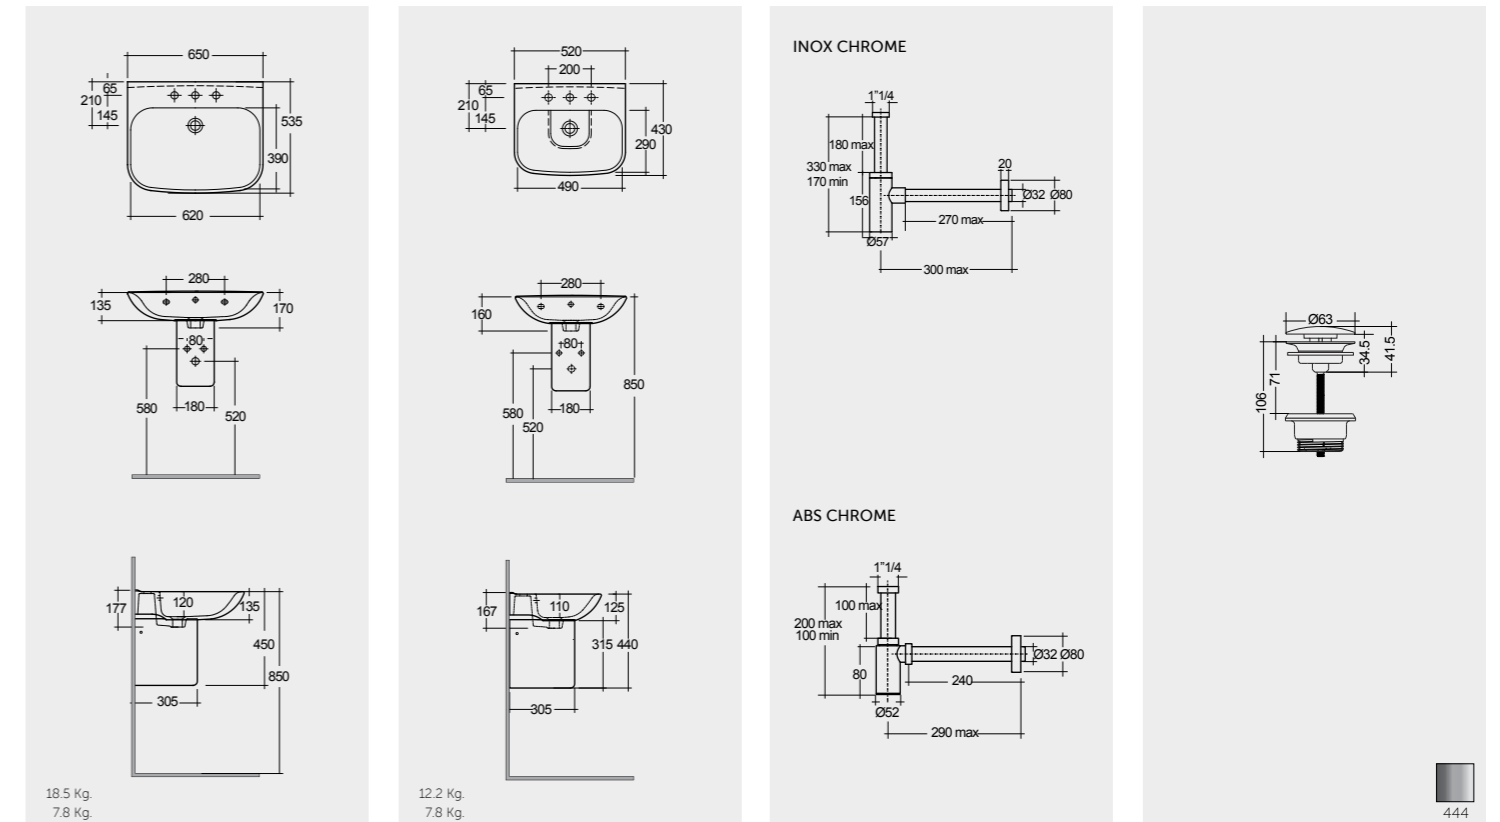

Measurements

القياسات

Notes

ملحوظة

All dimensions in mm tolerance $\pm 5\%$ for below 200mm and $\pm 3\%$ for above 200mm | جميع القياسات تكون بالمليمتر $\pm 5\%$ للقياسات التي تقل عن 200 مليمتر و $\pm 3\%$ للقياسات التي تتجاوز 200 مليمتر