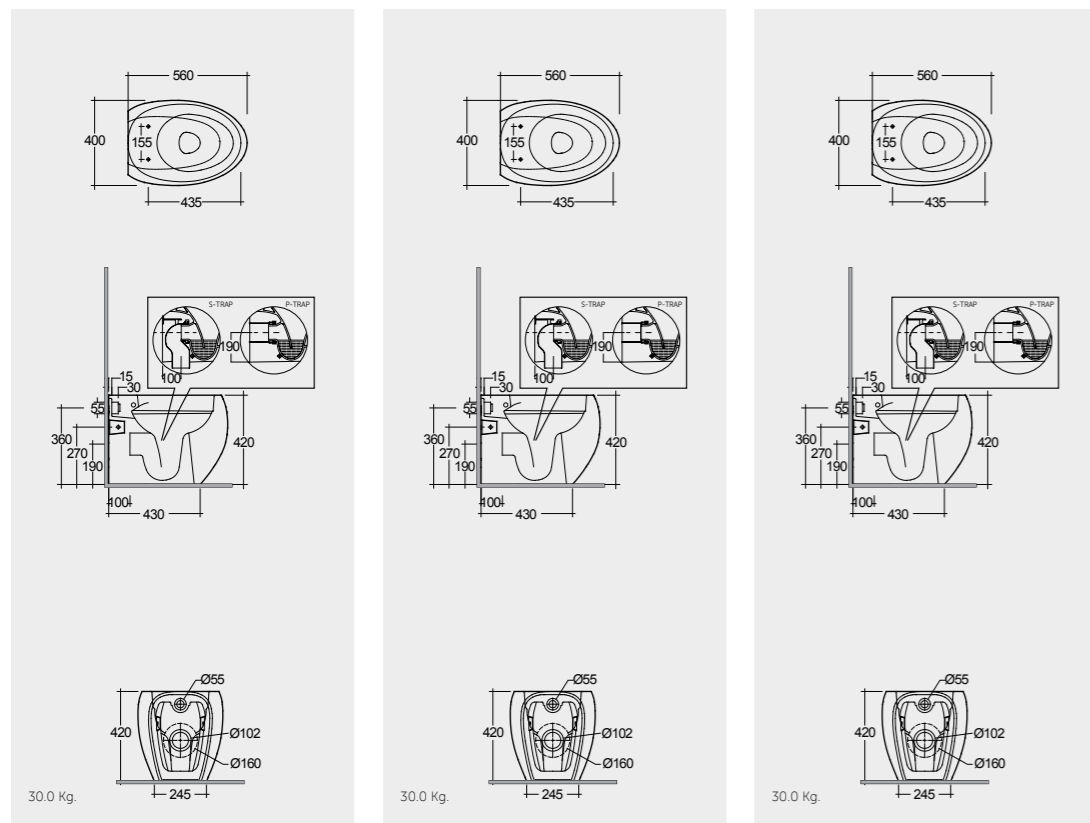

Measurements

القياسات

Urea RAK-Cloud CLOSC3901WH
Urea RAK-Cloud CLOSC3901500
Urea RAK-Cloud CLOSC3901504