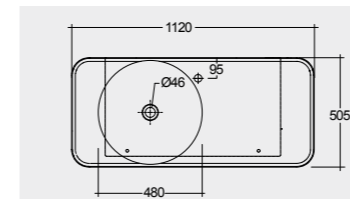

Measurements

القياسات

36.0 Kg.

36.0 Kg.

36.0 Kg.

36.0 Kg.

Notes

ملحوظة

All dimensions in mm tolerance $\pm 5\%$ for below 200mm and $\pm 3\%$ for above 200mm | جميع القياسات تكون بالمليمتر $\pm 5\%$ للقياسات التي تقل عن 200 مليمتر و $\pm 3\%$ للقياسات التي تتجاوز 200 مليمتر