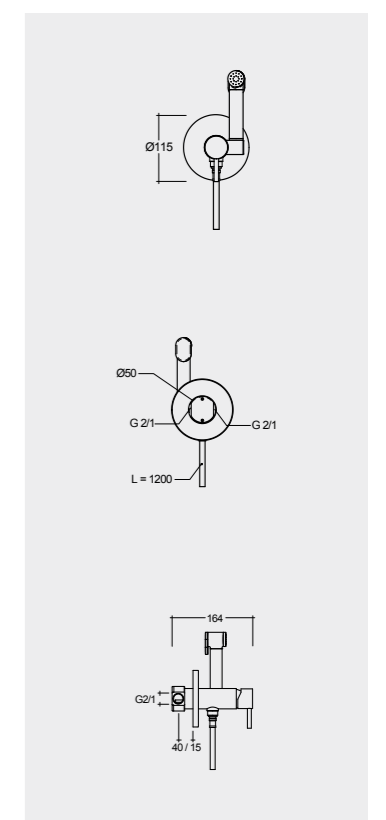

Notes

All dimensions in mm tolerance $\pm 5\%$ for below 200mm and $\pm 3\%$ for above 200mm | جميع القياسات تكون بالمليمتر $\pm 5\%$ للقياسات التي تقل عن 200 مليمتر و $\pm 3\%$ للقياسات التي تتجاوز 200 مليمتر

ملحوظة