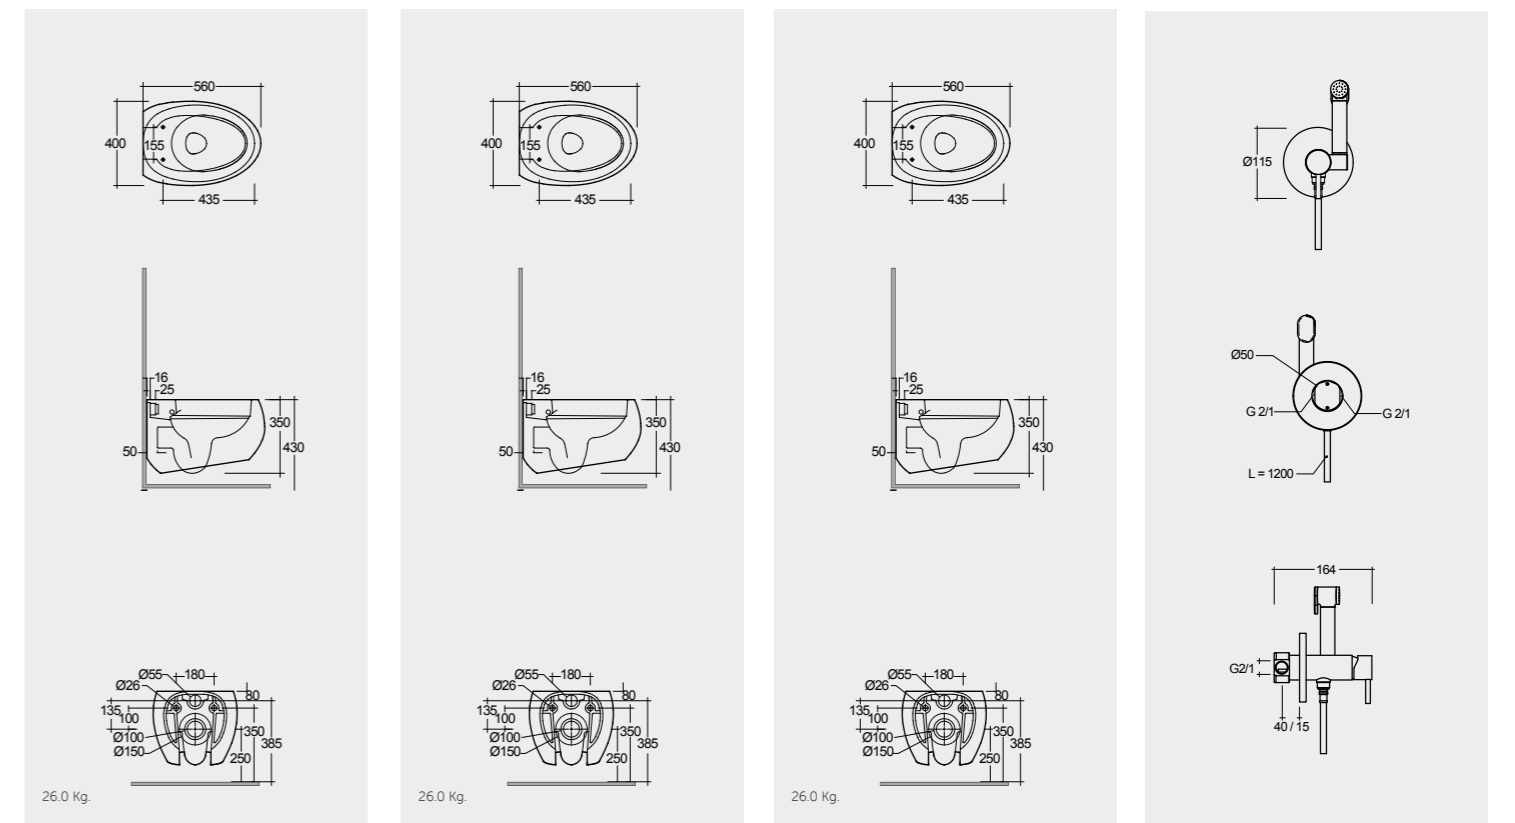

Measurements

القياسات

Urea RAK-Cloud CLOSC3901WH
Urea RAK-Cloud CLOSC3901500
Urea RAK-Cloud CLOSC3901504

Notes

ملحوظة

All dimensions in mm tolerance $\pm 5\%$ for below 200mm and $\pm 3\%$ for above 200mm | جميع القياسات تكون بالمليمتر $\pm 5\%$ للقياسات التي تقل عن 200 مليمتر و $\pm 3\%$ للقياسات التي تتجاوز 200 مليمتر