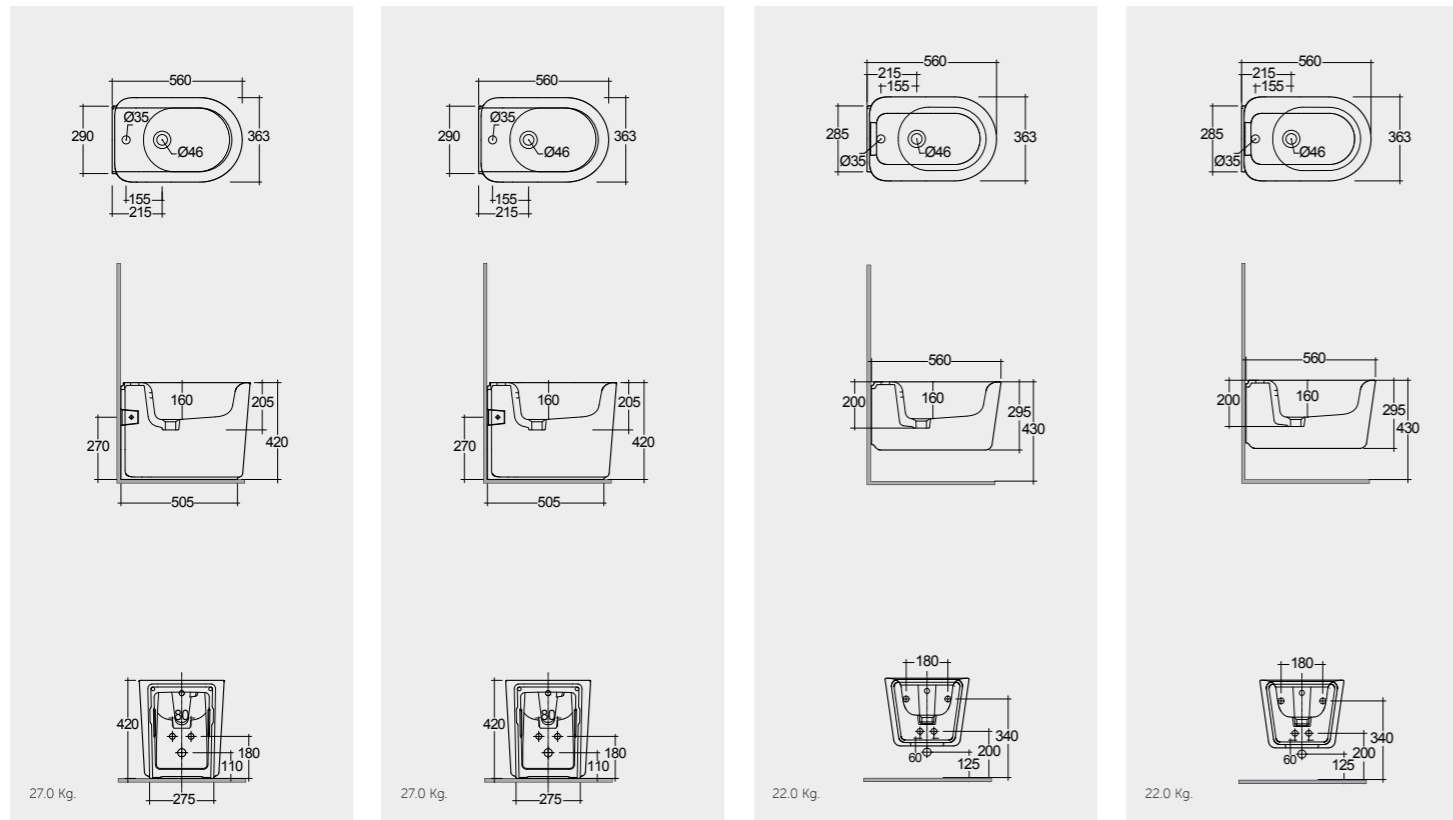

Measurements

القياسات

Notes

ملحوظة

All dimensions in mm tolerance $\pm 5\%$ for below 200mm and $\pm 3\%$ for above 200mm | جميع القياسات تكون بالمليمتر $\pm 5\%$ للقياسات التي تقل عن 200 مليمتر و $\pm 3\%$ للقياسات التي تتجاوز 200 مليمتر