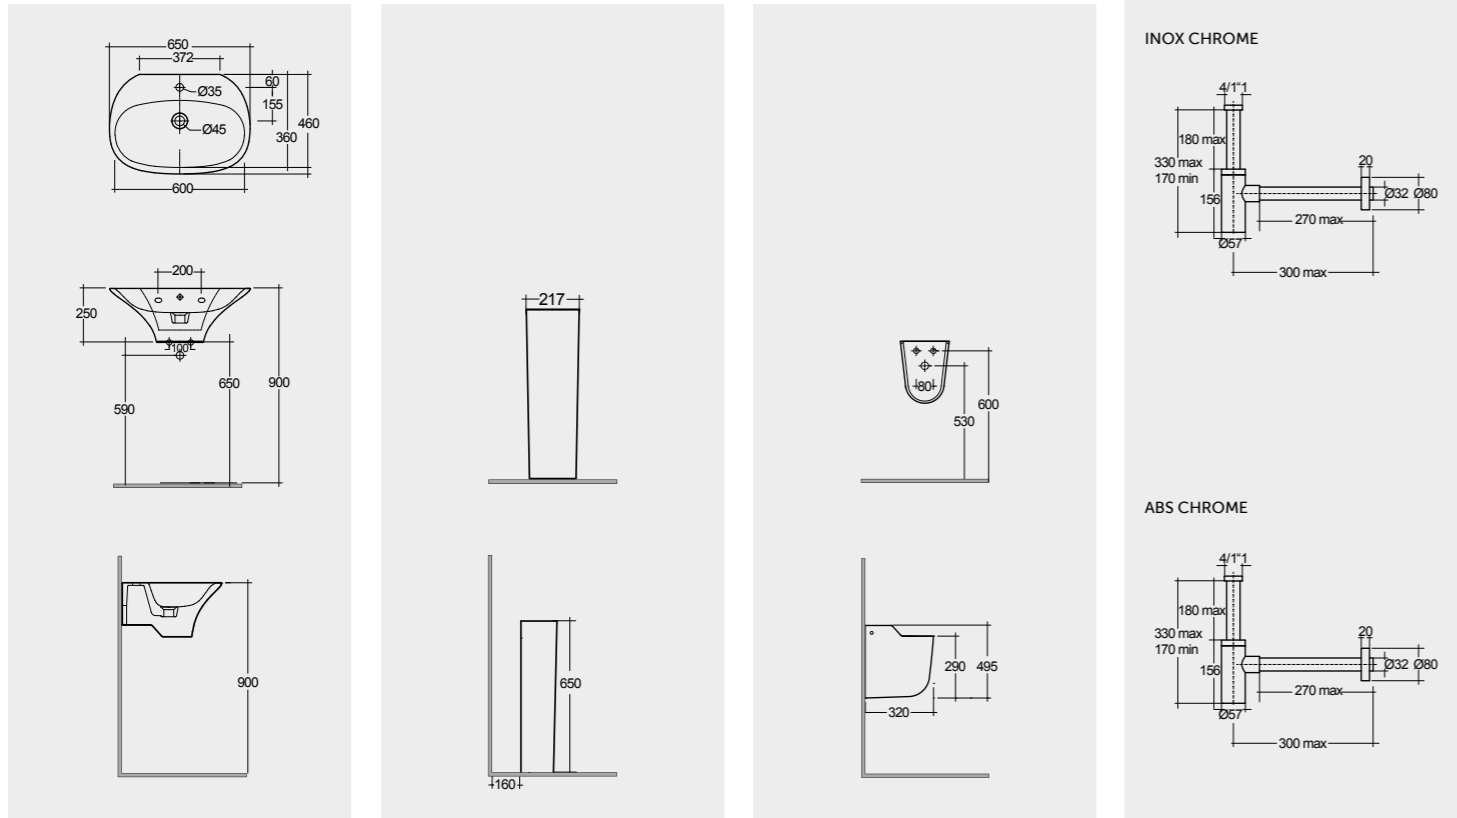

Measurements

القياسات

Colours available

الألوان المتاحة

Colours shown here are as close to actual sanitaryware as printing process will allow
الألوان المبينة هنا قريبة إلى ألوان الأدوات الصحية الفعلية حسبما تسمح به عملية الطباعة