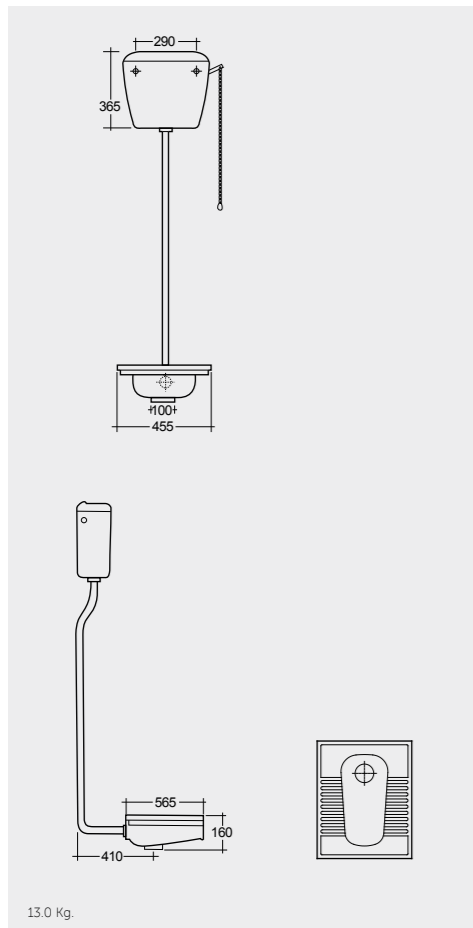

SQUATTING PANS AND CISTERNS

Models

النماذج

SQUATTING PAN AND CISTERN 18 CM
OC01AWHA
OC38AWHA

SQUATTING PAN AND CISTERN 13 CM
OC02AWHA
OC38AWHA

Measurements

القياسات

Colours available