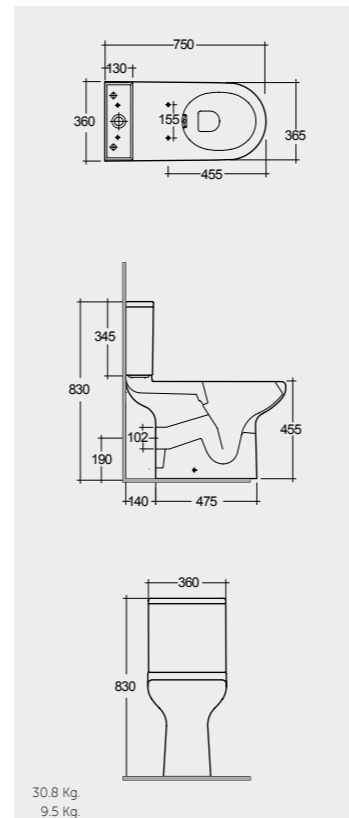

Urea care
YFG085A

Colours available

الألوان المتوفرة

Colours shown here are as close to actual sanitaryware as printing process will allow
الألوان المعروضة هنا هي أقرب ما يكون إلى الألوان الطبيعية للأدوات الصحية وذلك لاختلاف الطباعة