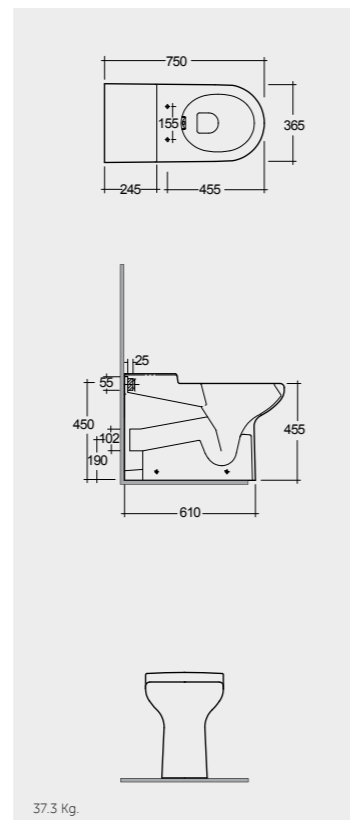

Comfort Height 45 CM

Comfort Height 48 CM

Comfort Height 48 CM

Measurements

القياسات

21.3 Kg.

24.5 Kg.

37.3 Kg.