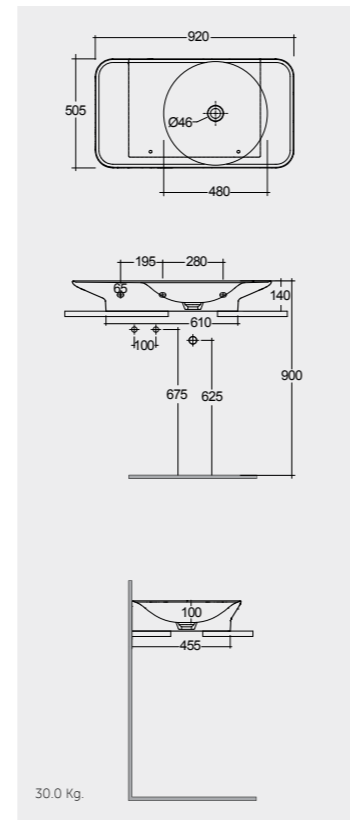

Measurements

القياسات