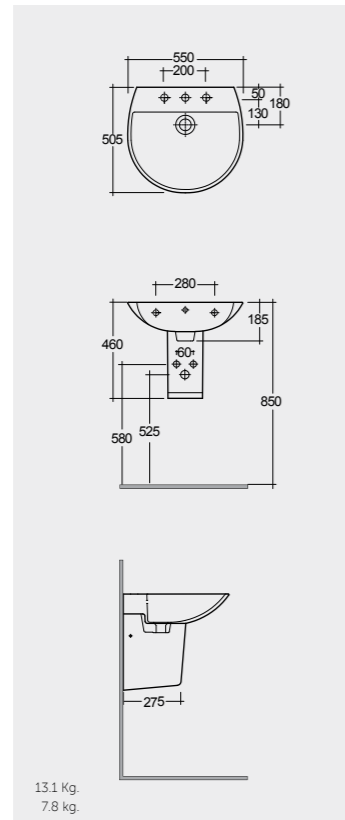

13.1 Kg.
7.8 kg.