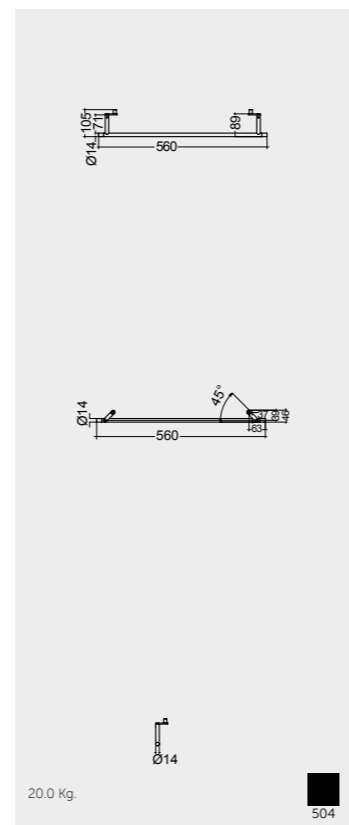

RAK-DES TOWEL HOLDERS

Models

النماذج

2 units required

Measurements

القياسات

Colours available

الألوان المتاحة

Colours shown here are as close to actual sanitaryware as printing process will allow
الألوان المبينة هنا قريبة إلى ألوان الأدوات الصحية الفعلية حسبما تسمح به عملية الطباعة

Alpine White
أبيض