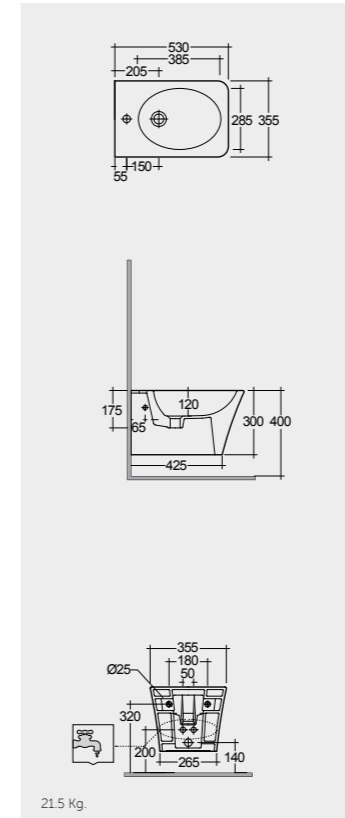

Measurements

القياسات

Notes

ملحوظة

All dimensions in mm tolerance $\pm 5\%$ for below 200mm and $\pm 3\%$ for above 200mm | جميع القياسات تكون بالمليمتر $\pm 5\%$ للقياسات التي تقل عن 200 مليمتر و $\pm 3\%$ للقياسات التي تتجاوز 200 مليمتر