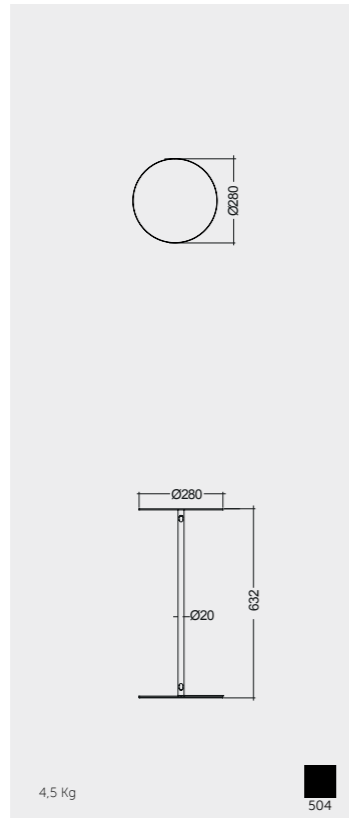

Measurements

القياسات