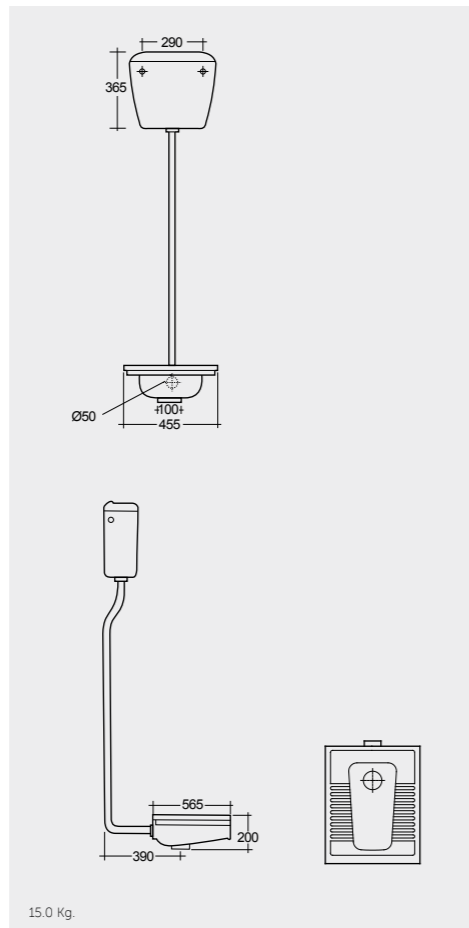

SQUATTING PANS AND CISTERNS

Models

النماذج

SQUATTING PAN AND CISTERN 18 CM
OC01AWHA
OC38AWHA

SQUATTING PAN AND CISTERN 13 CM
OC02AWHA
OC38AWHA

Measurements

القياسات

Colours available