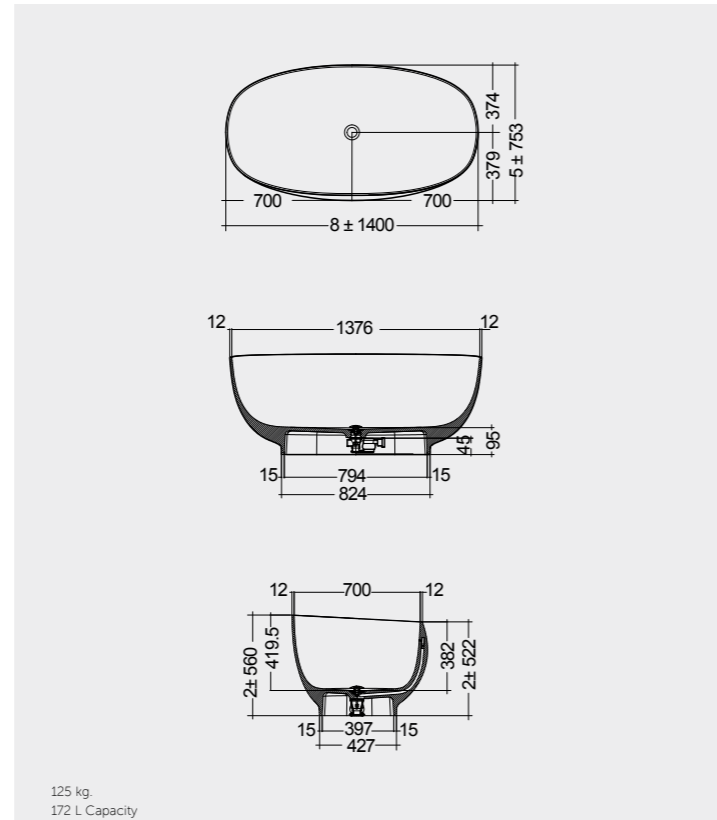

Measurements

القياسات