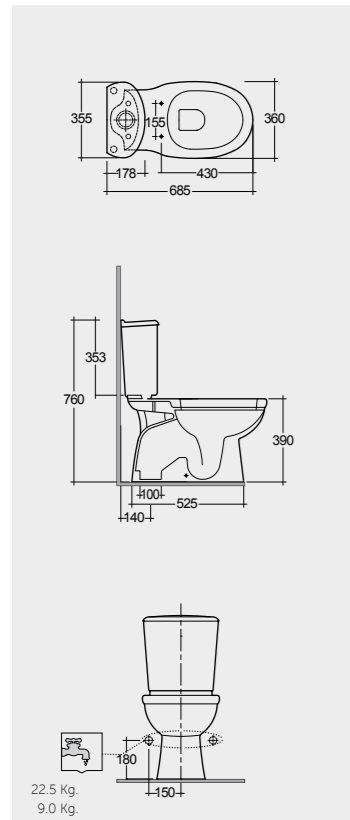

Measurements

القياسات

22.5 Kg.
9.0 Kg.
ABS RAK-Karla
KR05DXAWHA
ABS RAK-Karla
KR05DXSCAWHA
Urea RAK-Karla
YFG047