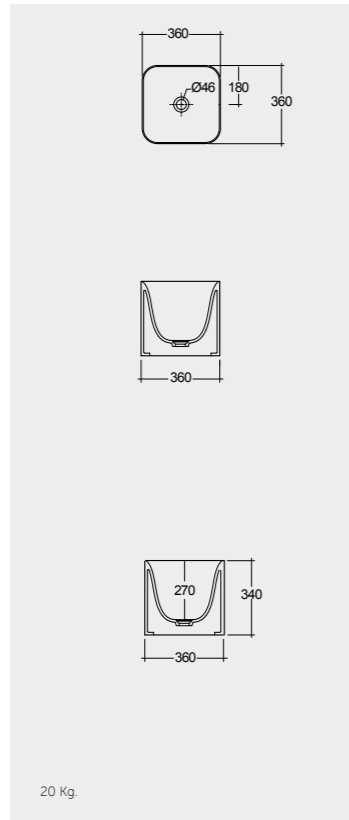

Measurements

القياسات

Notes

ملحوظة

All dimensions in mm tolerance $\pm 5\%$ for below 200mm and $\pm 3\%$ for above 200mm | جميع القياسات تكون بالمليمتر $\pm 5\%$ للقياسات التي تقل عن 200 مليمتر و $\pm 3\%$ للقياسات التي تتجاوز 200 مليمتر