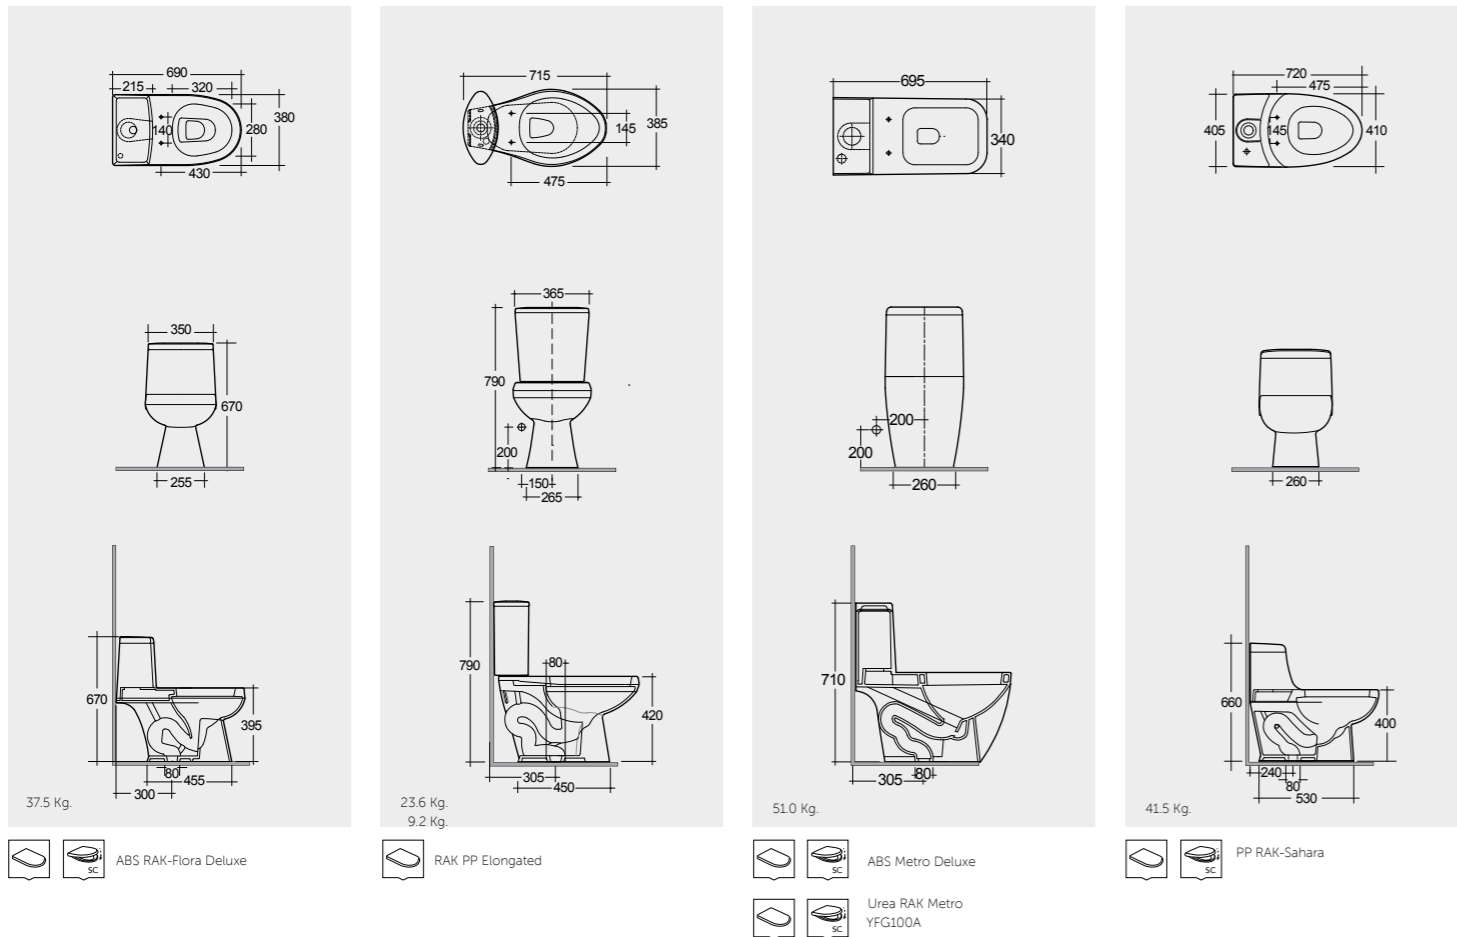

Measurements

القياسات

Colours available

Colours shown here are as close to actual sanitaryware as printing process will allow
الألوان المبيّنة هنا قريبة إلى ألوان الأدوات الصحية الفعلية حسبما تسمح به عملية الطباعة

الألوان المتاحة