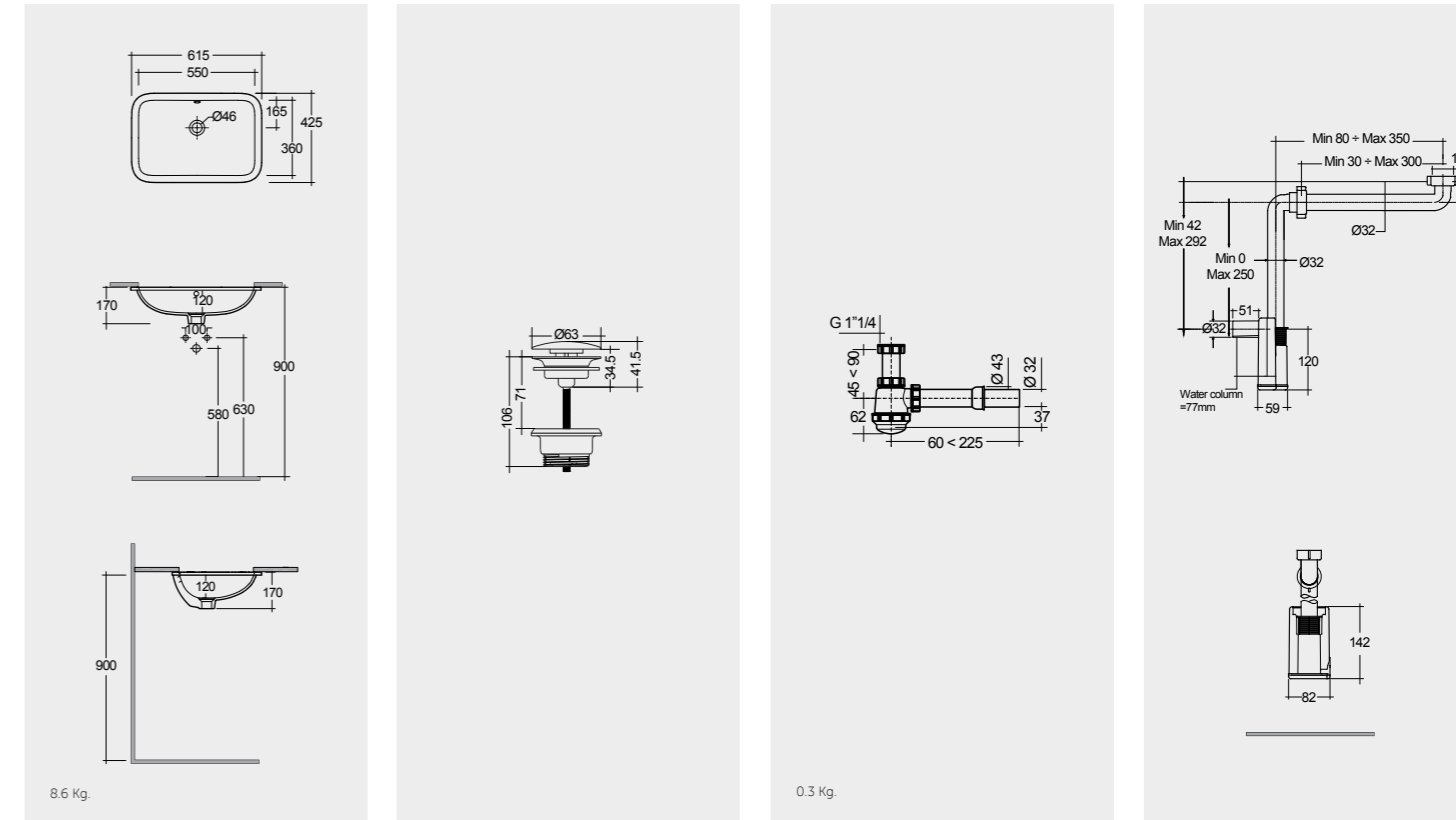

With Overflow

Measurements

القياسات