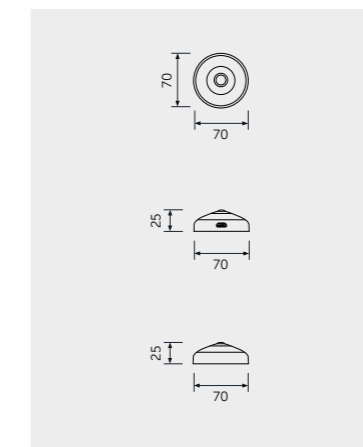

USB RECHARGABLE LIGHT
ضوء USB القابلة لإعادة الشحن

JOYUSBRCCR
Natural White 4000K
150 Lumens