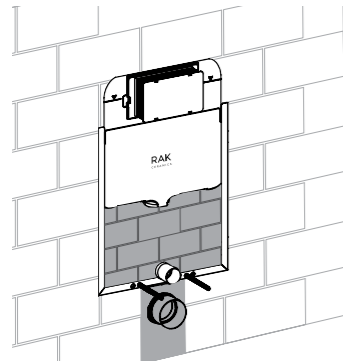

RAK-NEOFIX / TECHNICAL INFORMATION

SOLID WALL INSTALLATION