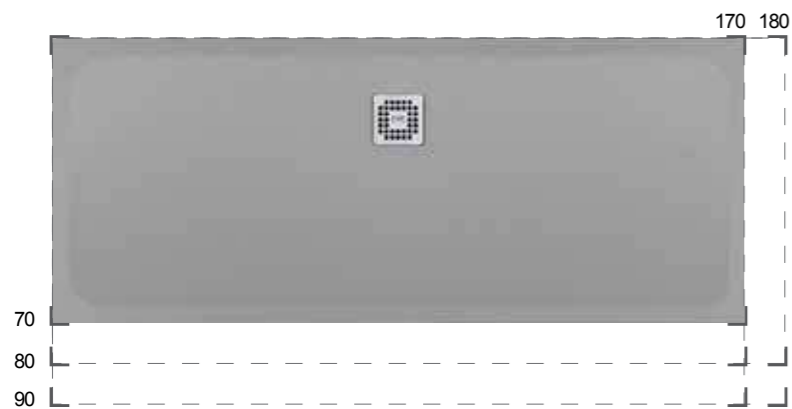

PRODUCT RANGE

BATHTUB REPLACEMENT