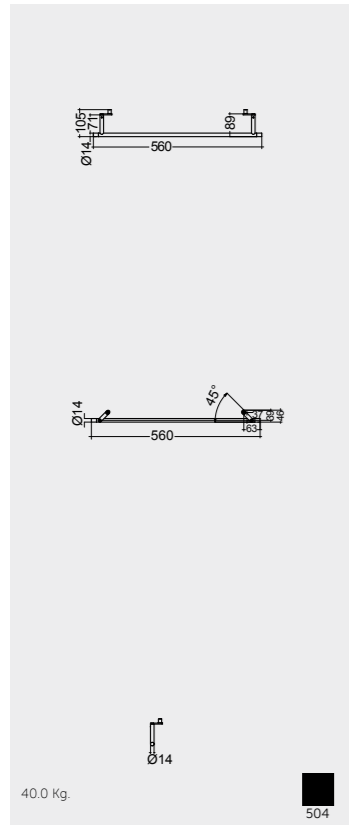

RAK-DES TOWEL HOLDERS

Models

النماذج

2 units required

Measurements

القياسات

Colours available

الألوان المتاحة

Colours shown here are as close to actual sanitaryware as printing process will allow
الألوان المبينة هنا قريبة إلى ألوان الأدوات الصحية الفعلية حسبما تسمح به عملية الطباعة

Alpine White
أبيض