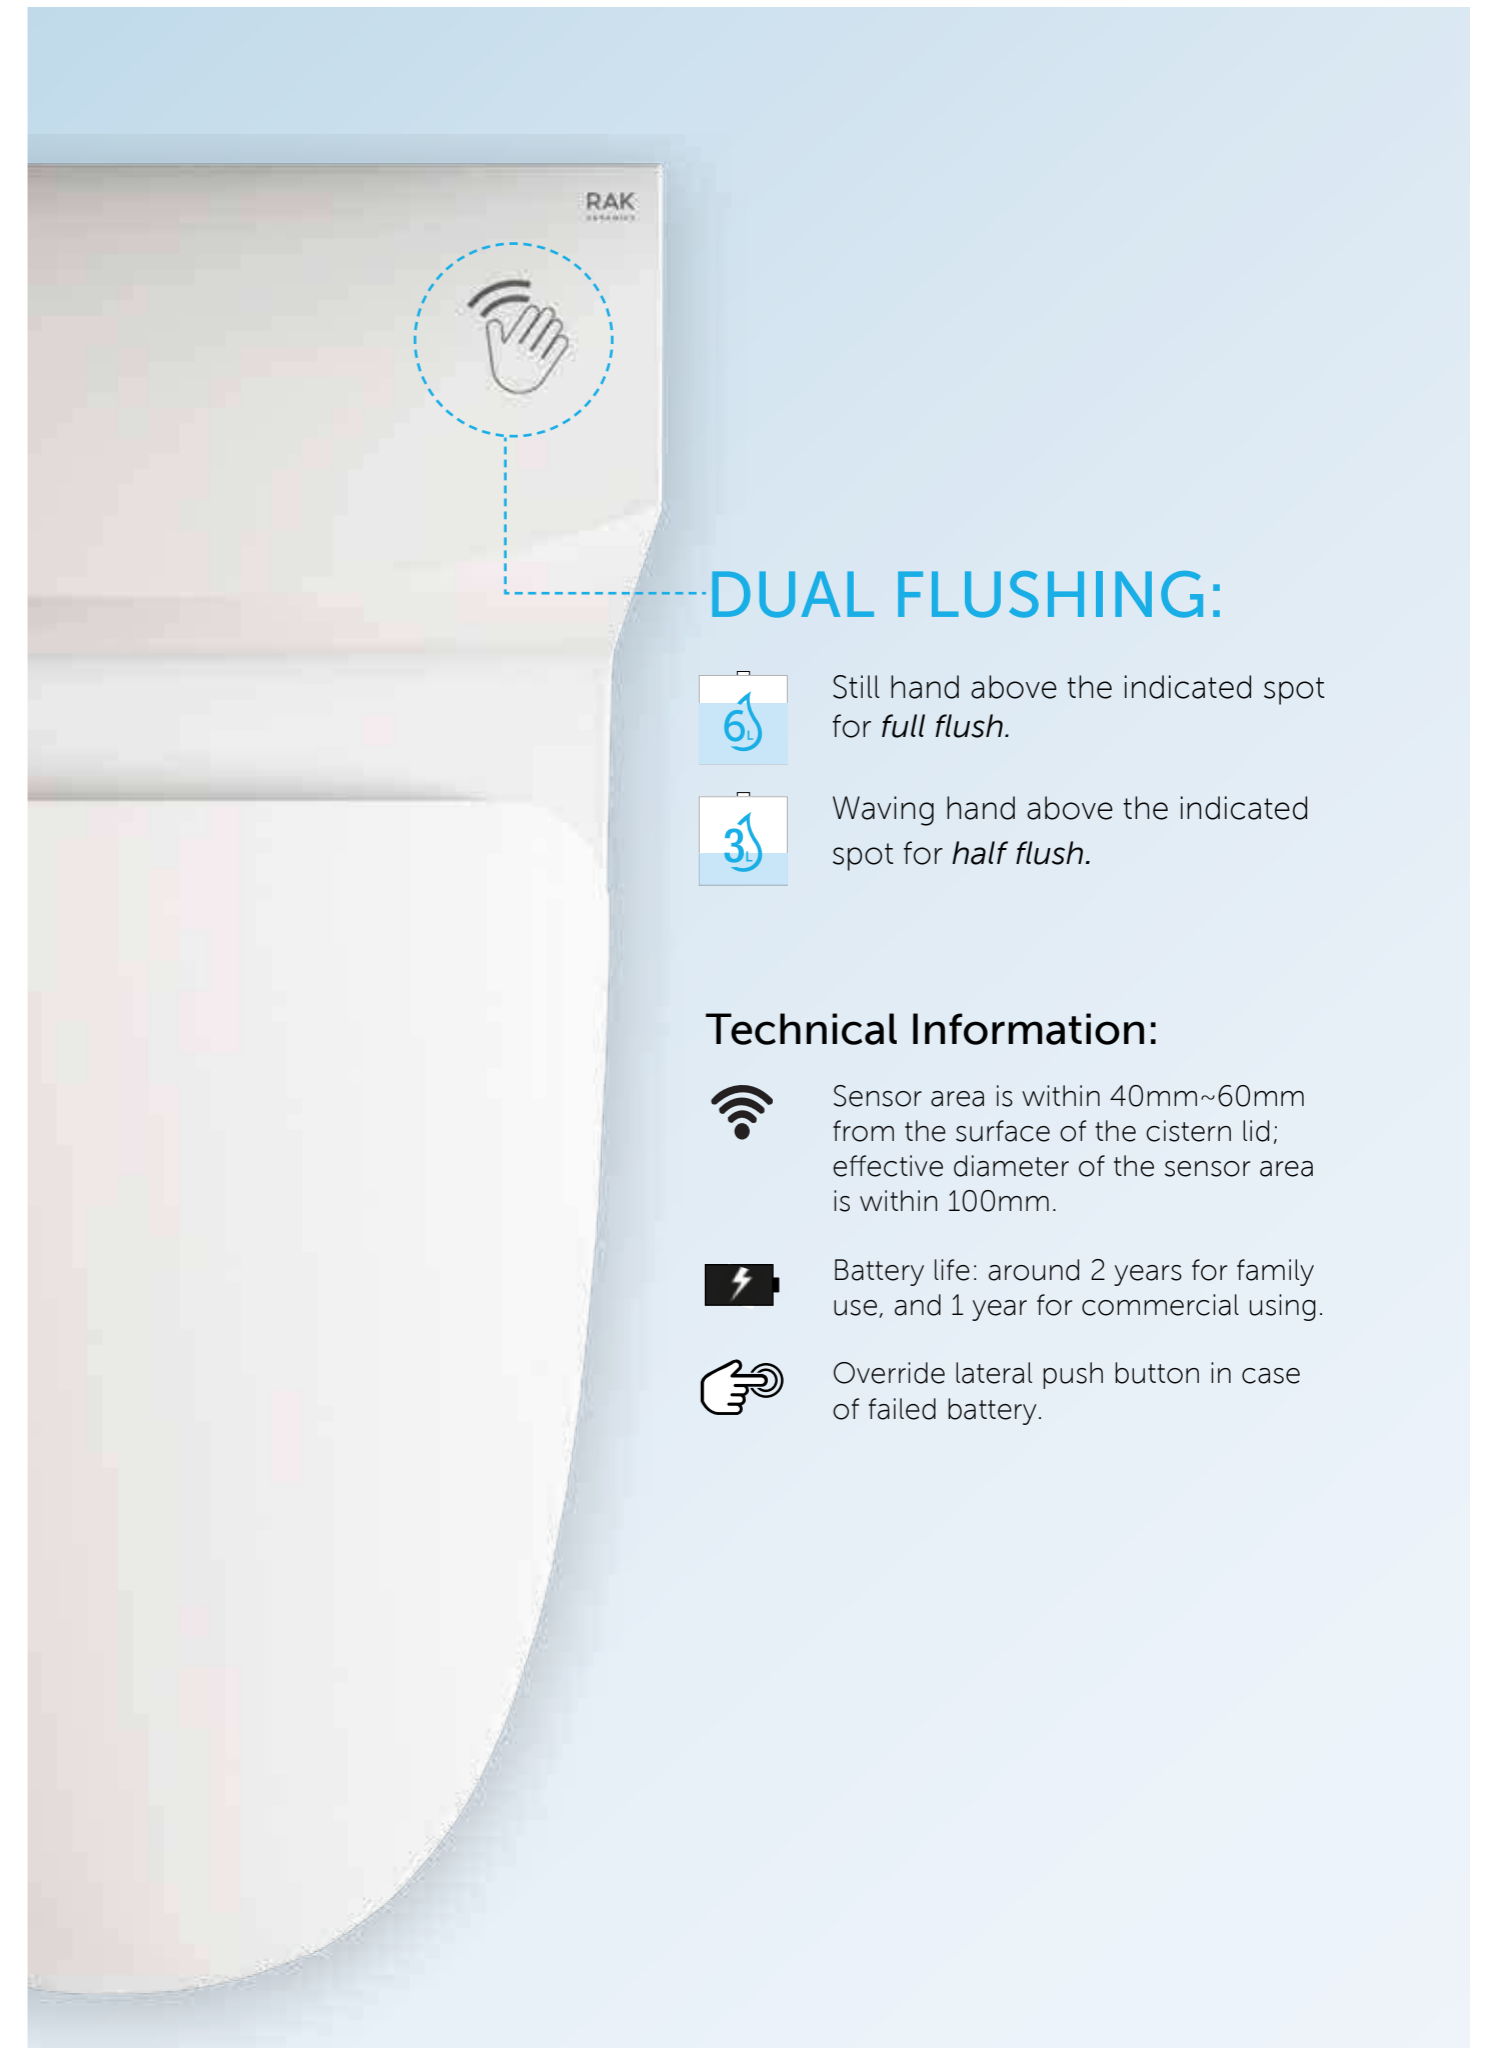

Touchless flushing

Enjoy the same hands-free, germ-free experience of commercial restrooms. With the new RAK Ceramics Touchless Flushing System, this same ease of use and minimal spreading of germs has finally expanded to home use toilets. A sensor module placed underneath the toilet's cistern lid runs on four AA batteries. It utilizes emerging sensing technology, which projects an electromagnetic field that is both extremely accurate and reliable.

This type of sensor detects the user in the projected field and initiates the dual flush: 6 liters keeping the hand above the spot, or 3 liters waving the hand.

DUAL FLUSHING:

Still hand above the indicated spot for *full flush*.

Waving hand above the indicated spot for *half flush*.

Technical Information:

Sensor area is within 40mm~60mm from the surface of the cistern lid; effective diameter of the sensor area is within 100mm.

Battery life: around 2 years for family use, and 1 year for commercial using.

Override lateral push button in case of failed battery.