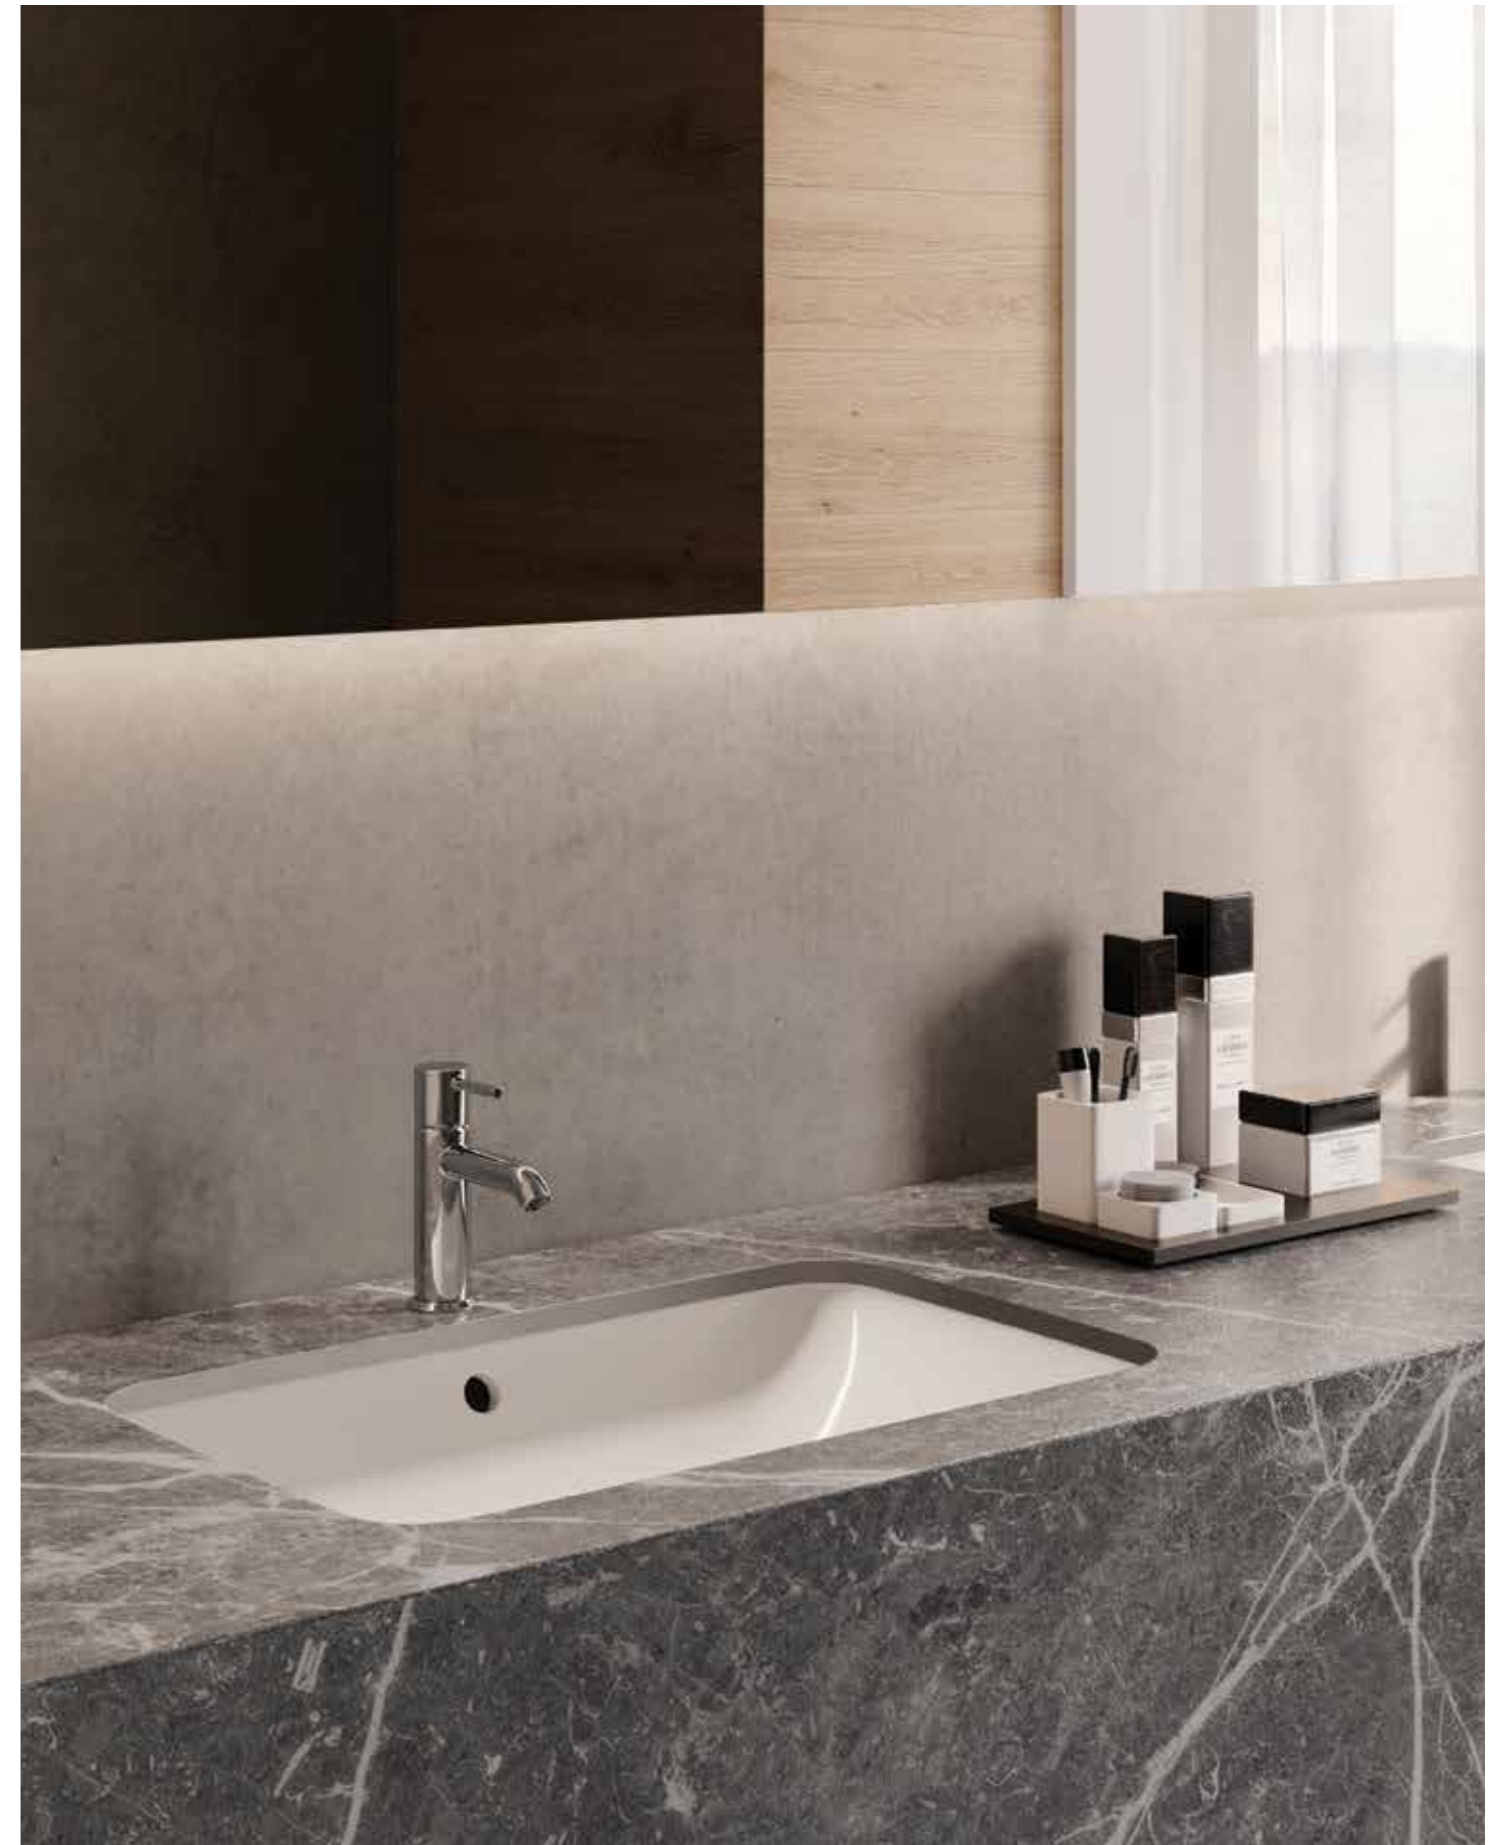

55X36 CM
VARUC55500AWHA