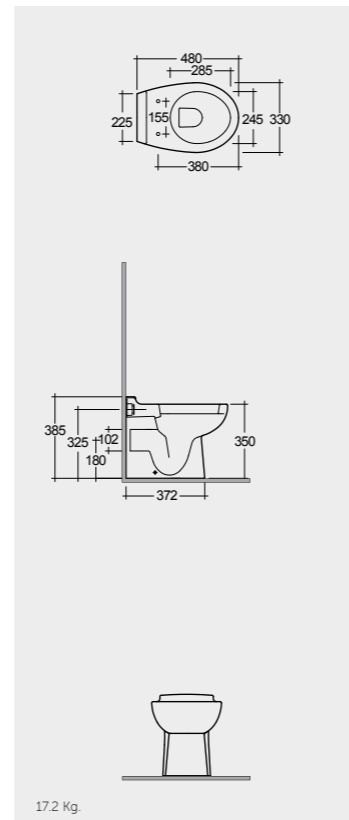

Urea Bambi Plus
YFG076

Measurements

القياسات