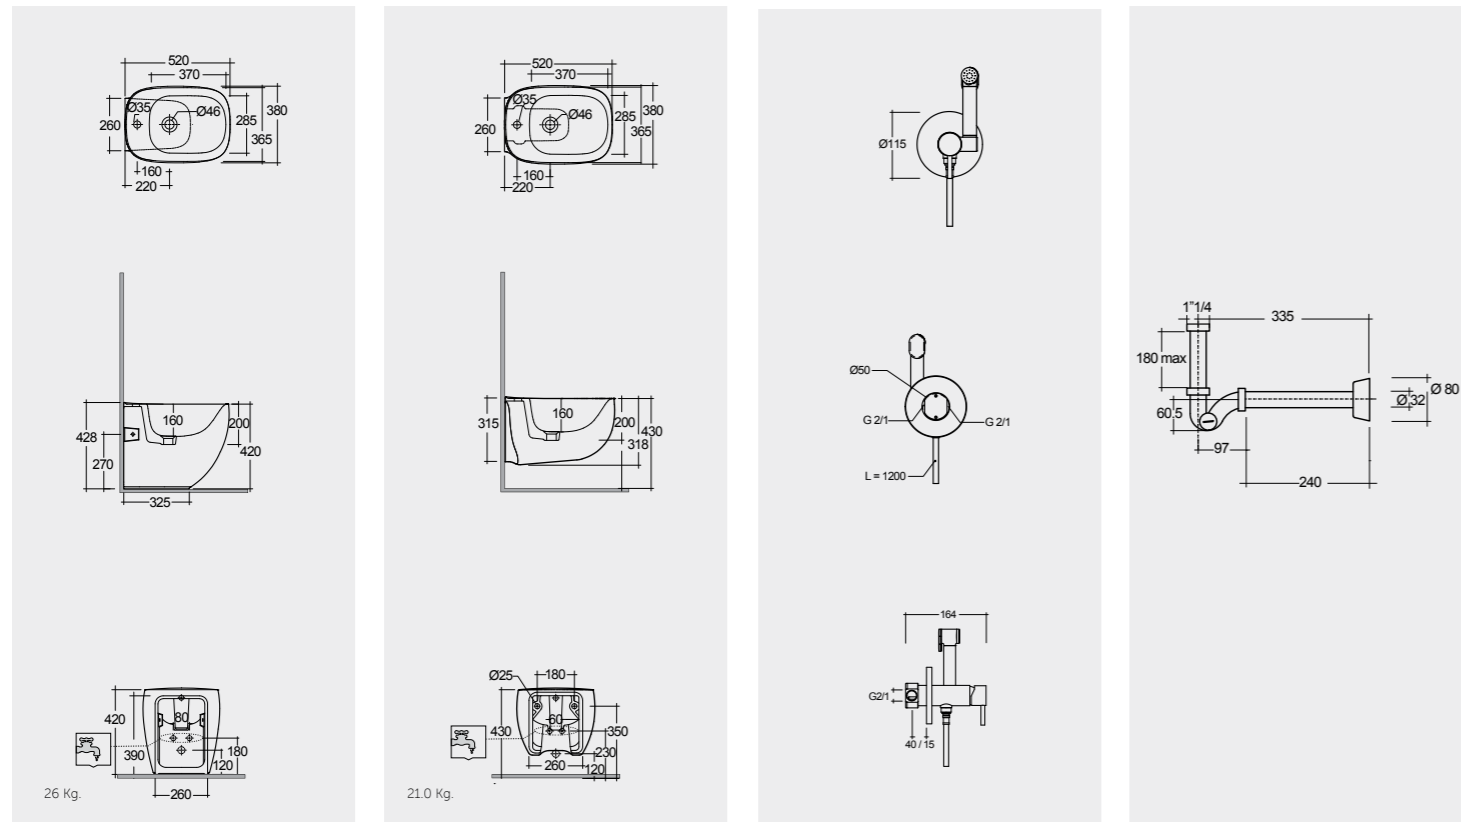

Colours available

الألوان المتاحة

Colours shown here are as close to actual sanitaryware as printing process will allow
الألوان المبينة هنا قريبة إلى ألوان الأدوات الصحية الفعلية حسبما تسمح به عملية الطباعة