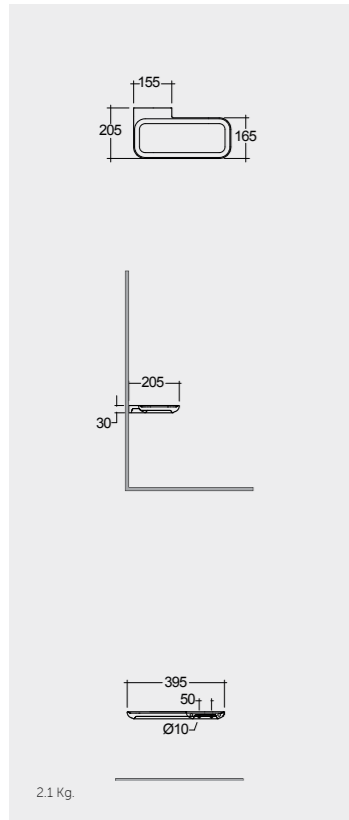

Measurements

القياسات