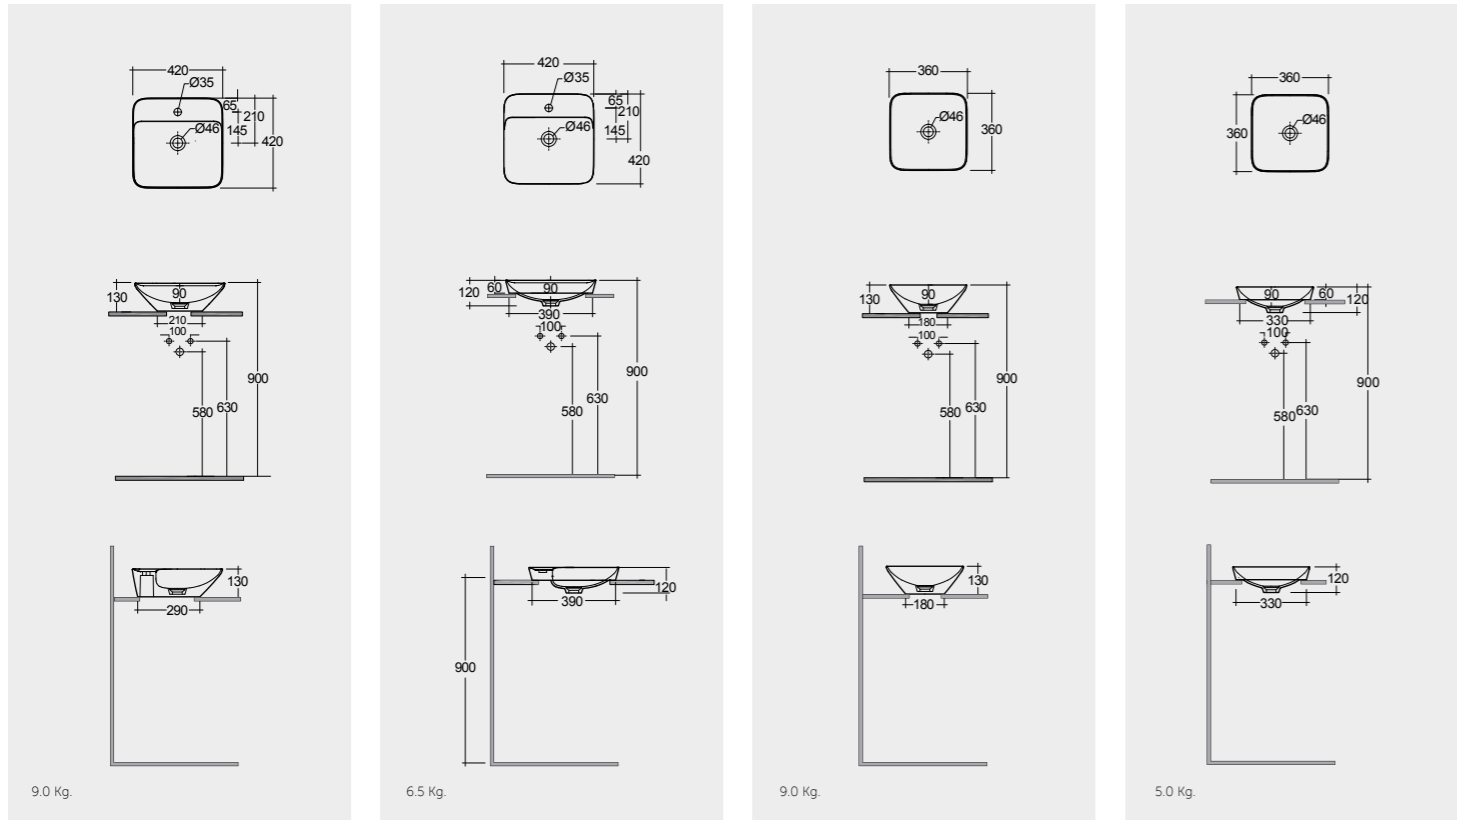

Measurements

القياسات

Notes

ملحوظة

All dimensions in mm tolerance $\pm 5\%$ for below 200mm and $\pm 3\%$ for above 200mm | جميع القياسات تكون بالمليمتر $\pm 5\%$ للقياسات التي تقل عن 200 مليمتر و $\pm 3\%$ للقياسات التي تتجاوز 200 مليمتر