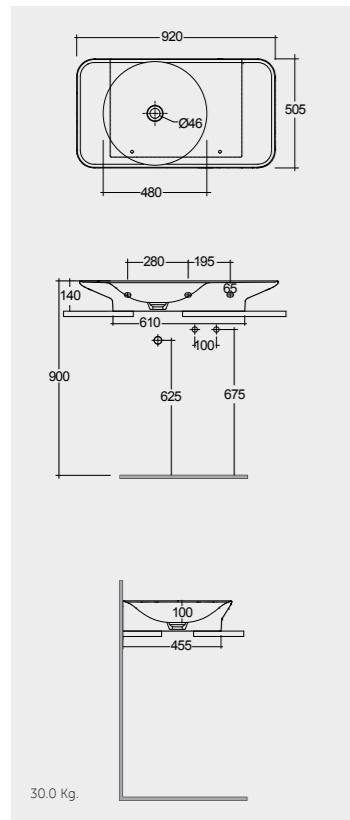

Measurements

القياسات