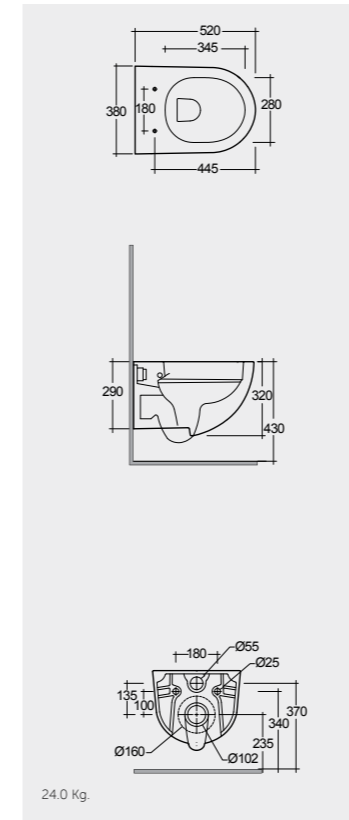

Urea RAK-Des
DESSC3900WH
Urea RAK-Des
DESSC3901WH