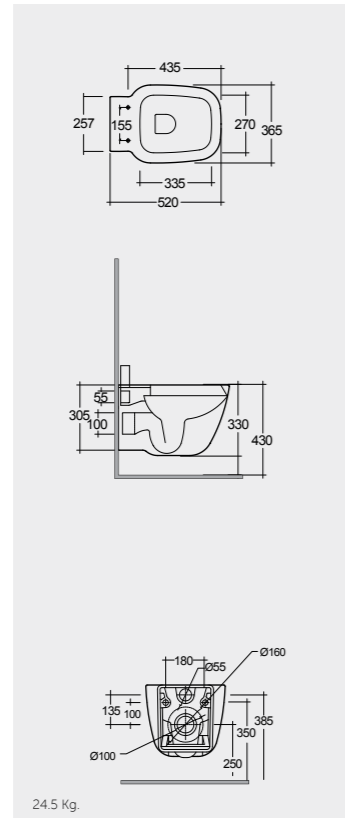

24.5 Kg.

Urea RAK-One YFG103C