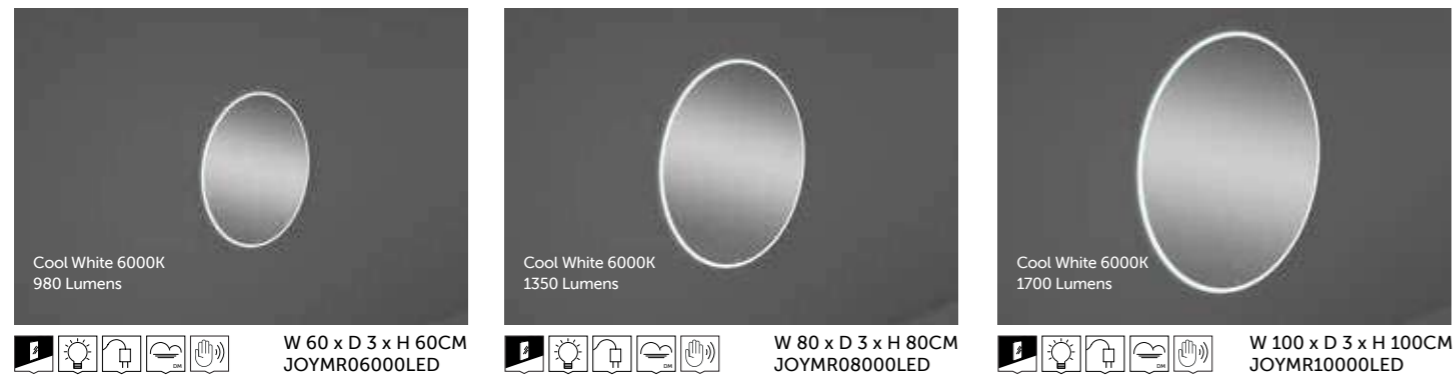

RAK-VALET WITH RAK-JOY MIRRORS

MIRRORS

POSSIBLE INSTALLATIONS

60

80

100

RIGHT

60

80

100

LEFT