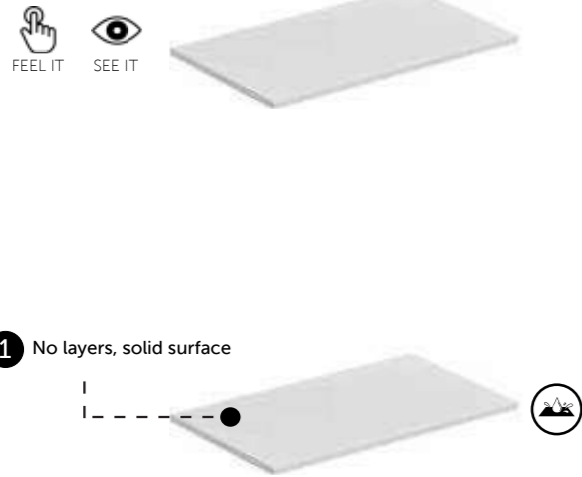

RAKSOLID

RAKSOLID is the new durable solid surface material, composed of a mixture of natural minerals and resins. It exudes consistent quality and performance. The elegant matte white finish gives a distinctive feel to the vanity surface and it is pleasant to the touch.

راك صوليد هي مادة صلبة متينة جديدة للسطح، تتكون من مزيج من المعادن والراتنجات الطبيعية، إنها تنضج بجودة وأداء متسقين، يعطي اللون الأبيض الأنيق غير اللامع إحساساً مميزاً للسطح الخزني وهو ممتع اللمس.