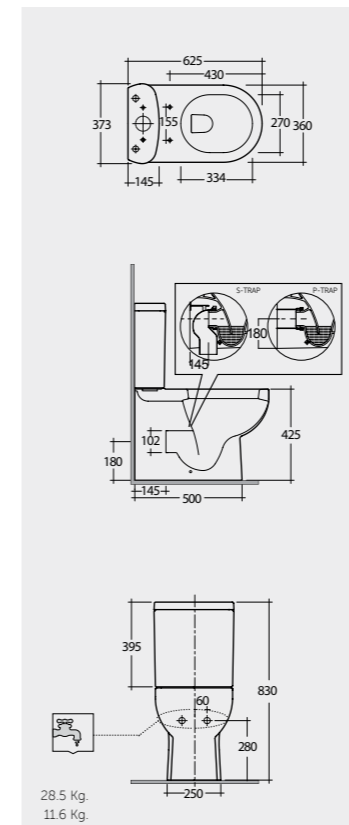

Models

النماذج

62 CM
TQ16AWHA
TQ10AWHA

62 CM
TQ11AWHA
TQ10AWHA

Back Open

SET WITH MIXER (SHATAFF)
BRASS CHROME : SPRDMX0001

Measurements

القياسات