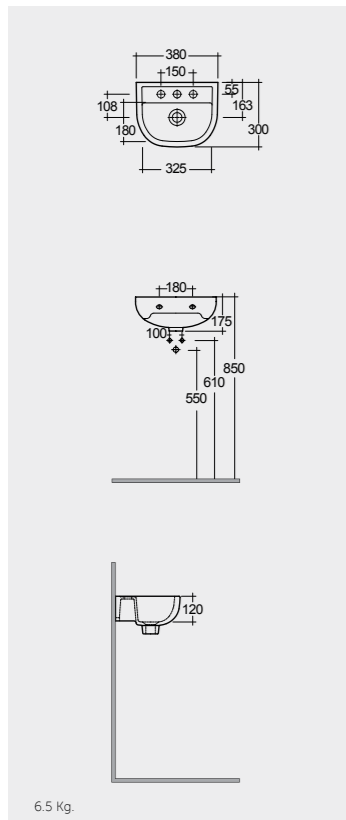

Measurements

القياسات

Urea Bambi Plus
YFG076