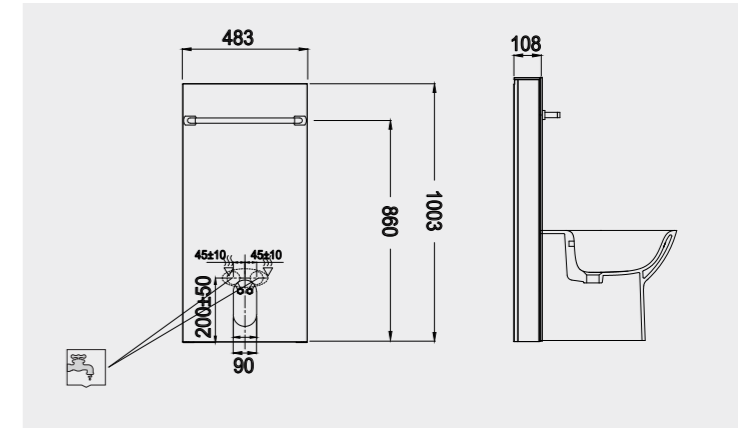

Suitable (BTW) Models for Floor Standing Cabinet Cistern :

- RAK-Caroline - P trap
- RAK-Compact - P trap
- RAK-Florence - P trap
- RAK-Karla - P trap
- RAK-Metropolitan Deluxe - P trap
- RAK-Moon - P trap
- RAK-Morning - P trap
- RAK-Opulence - P trap
- RAK-One - P trap
- RAK-Orient - P trap
- RAK-Orient - P trap
- RAK-Resort - P trap
- RAK-Series 600 - P trap
- RAK-Summit - P trap
- RAK-Venice - P trap
- RAK-Venice - P trap

أشكال ملائمة من حمامات مستندة إلى الجدار للخزانات الأرضية:

- راك-أورينت بمحبس غلق مزدوج (بي)
- راك-أورينت بمحبس غلق مزدوج (بي)
- راك-فلورنس بمحبس غلق مزدوج (بي)
- راك-كارلا بمحبس غلق مزدوج (بي)
- راك-متروبوليتن فاخر بمحبس غلق مزدوج (بي)
- راك-مون بمحبس غلق مزدوج (بي)
- راك-مورنينغ بمحبس غلق مزدوج (بي)
- راك-أوبيلنس بمحبس غلق مزدوج (بي)
- راك-وان بمحبس غلق مزدوج (بي)
- راك-أورينت بمحبس غلق مزدوج (بي)
- راك-أورينت بمحبس غلق مزدوج (بي)
- راك-ريزورت بمحبس غلق مزدوج (بي)
- راك-سيريز ٦٠٠ بمحبس غلق مزدوج (بي)
- راك-ساميت بمحبس غلق مزدوج (بي)
- راك-فينيس بمحبس غلق مزدوج (بي)
- راك-فينيس بمحبس غلق مزدوج (بي)
- راك-كومباكت بمحبس غلق مزدوج (بي)
- راك-فلورنس بمحبس غلق مزدوج (بي)
- راك-كارلا بمحبس غلق مزدوج (بي)
- راك-متروبوليتن فاخر بمحبس غلق مزدوج (بي)
- راك-مون بمحبس غلق مزدوج (بي)
- راك-مورنينغ بمحبس غلق مزدوج (بي)
- راك-أوبيلنس بمحبس غلق مزدوج (بي)
- راك-وان بمحبس غلق مزدوج (بي)