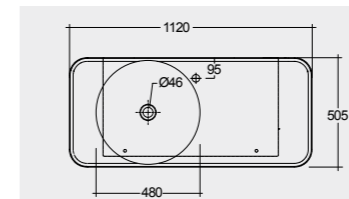

Measurements

القياسات

36.0 Kg.

36.0 Kg.

36.0 Kg.

36.0 Kg.

Notes

ملحوظة

All dimensions in mm tolerance $\pm 5\%$ for below 200mm and $\pm 3\%$ for above 200mm | جميع القياسات تكون بالمليمتر $\pm 5\%$ للقياسات التي تقل عن 200 مليمتر و $\pm 3\%$ للقياسات التي تتجاوز 200 مليمتر