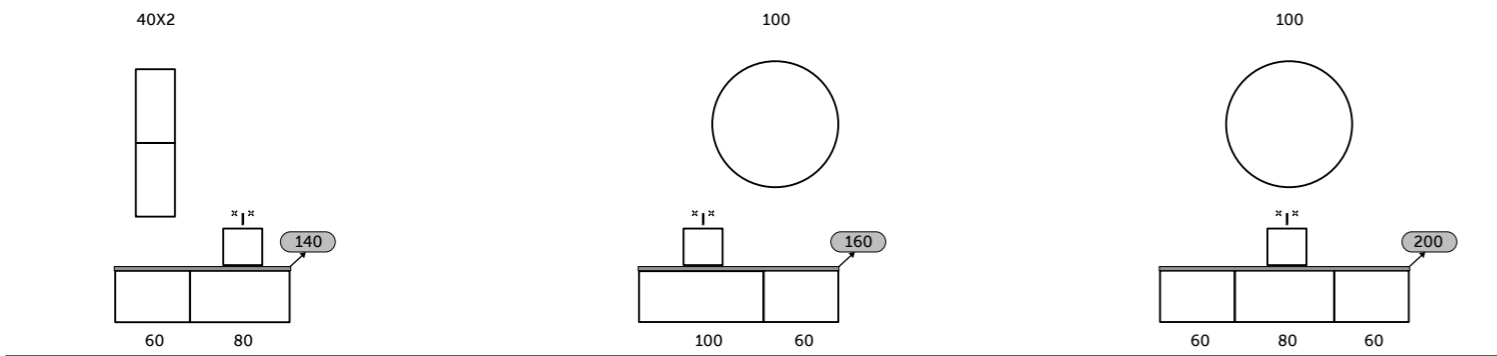

RAK-PLANO & TALL COUNTERTOP WB