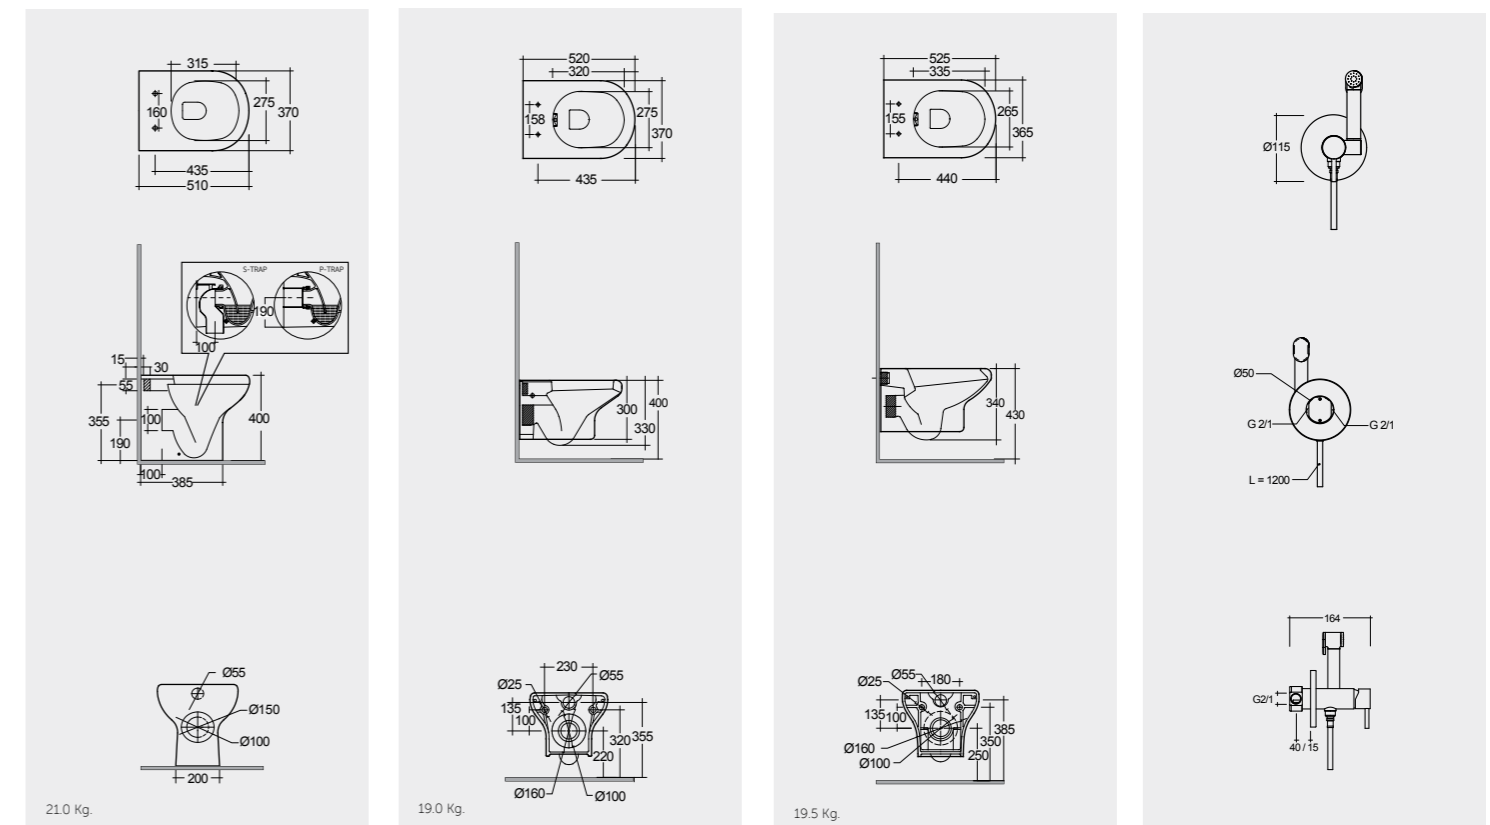

52 CM
CO34AWHA
With integrated bidet spray nozzle

Measurements

القياسات

ABS RAK-Jumeirah
JM05DAWHA

ABS RAK-Jumeirah
JM05DSCQRAWHA

Urea RAK-Compact
YFG173

Urea RAK-Compact
YFG173A

Urea RAK-Compact
YFG185W

Urea RAK-Compact
YFG185W