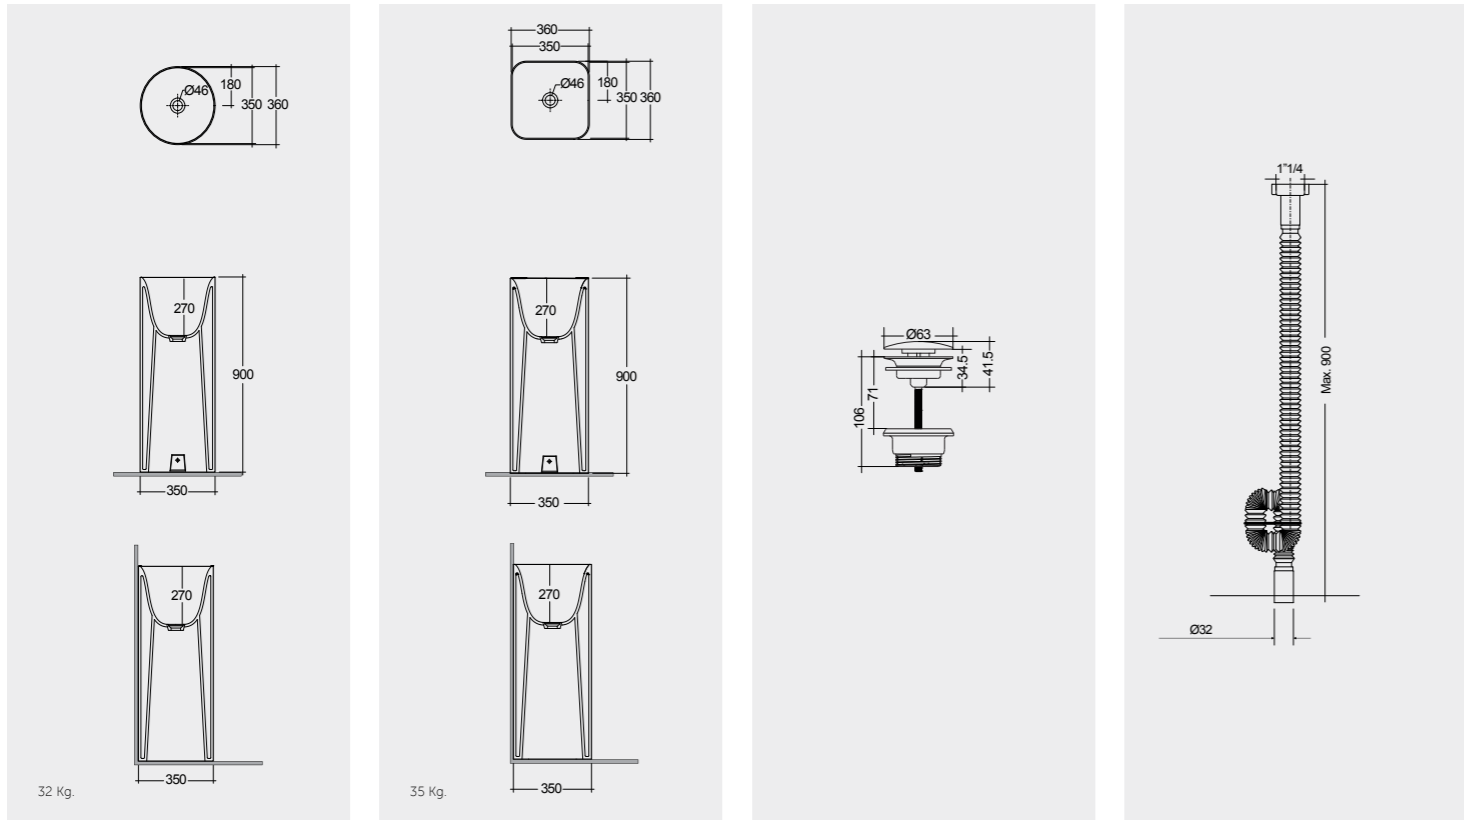

Measurements

القياسات

Notes

ملحوظة

All dimensions in mm tolerance $\pm 5\%$ for below 200mm and $\pm 3\%$ for above 200mm | جميع القياسات تكون بالمليمتر $\pm 5\%$ للقياسات التي تقل عن 200 مليمتر و $\pm 3\%$ للقياسات التي تتجاوز 200 مليمتر