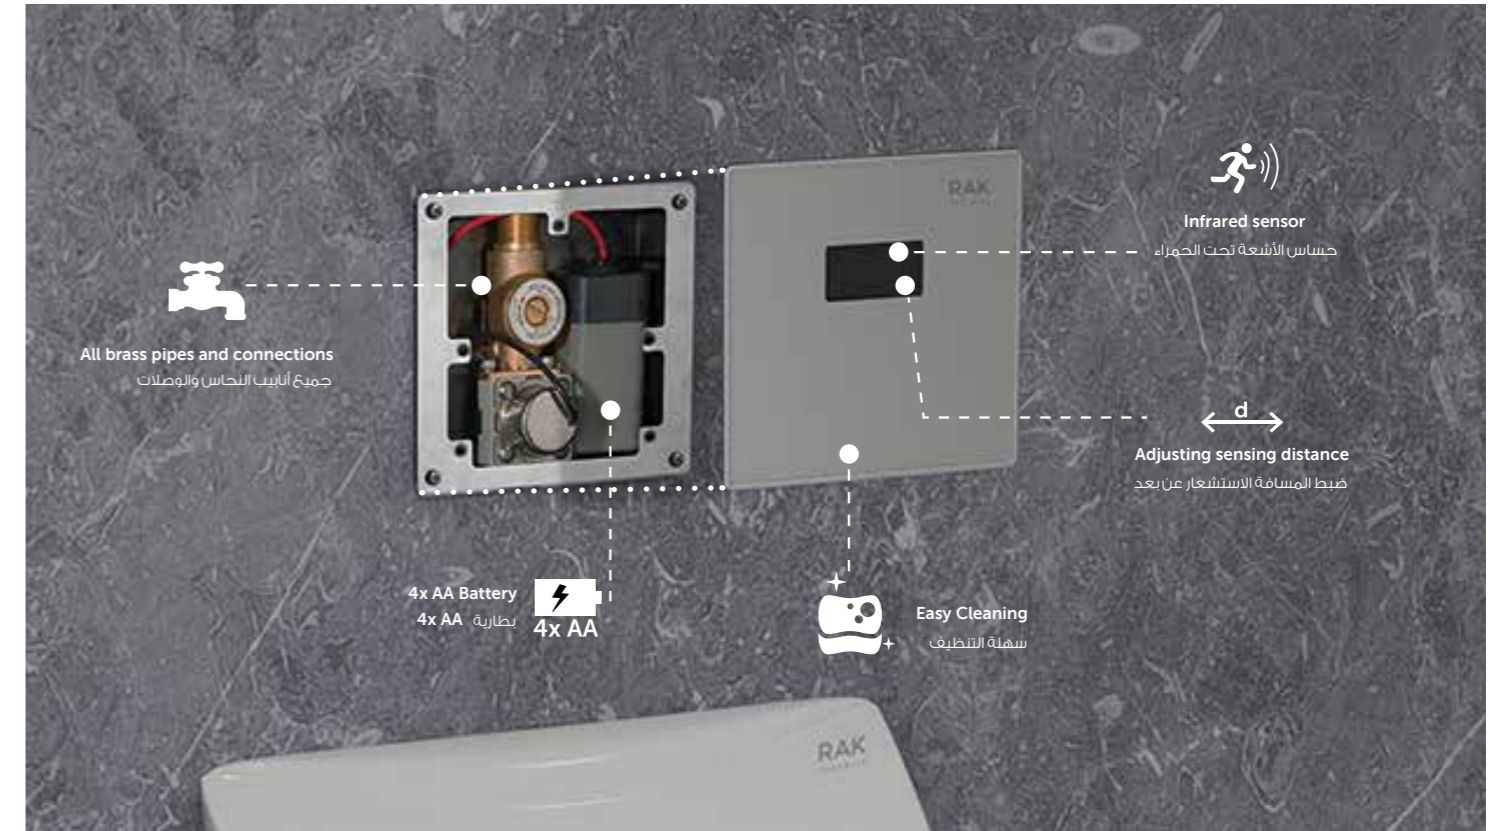

RAK-Ecofix range includes urinal electronic sensor system. The sensor automatically flushes the individual urinal after use, ensuring the highest level of hygiene from the minimum volume of water.

وتشمل مجموعة راک-إکوفیکس نظام دافق شطف مبولة حساس. يقوم تلقائياً بشطف المبولة الفردية بعد الاستخدام، مما يضمن أعلى مستوى من النظافة مع الحد الأدنى لحجم الماء

FS10RAK

Measurements

القياسات