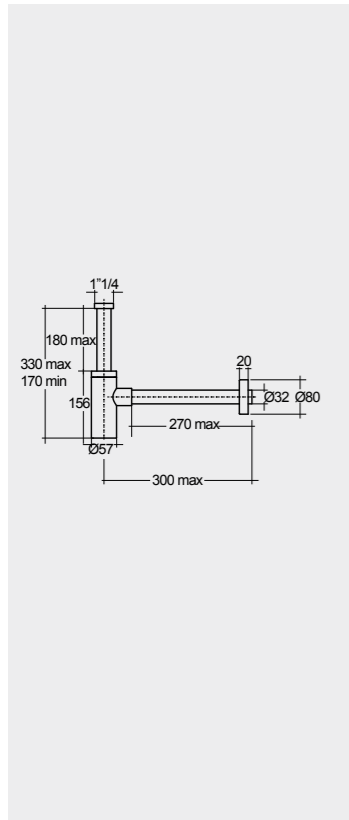

RAK-DUO / BOTTLE TRAPS FOR WASH BASINS

Models

النماذج

FOR WASH BASIN
INOX CHROME : BTRWBSST001

FOR WASH BASIN
ABS CHROME: BTRWBABS002

Inspectionable

Inspectionable

Measurements

القياسات

Notes

ملحوظة

All dimensions in mm tolerance $\pm 5\%$ for below 200mm and $\pm 3\%$ for above 200mm | جميع القياسات تكون بالمليمتر $\pm 5\%$ للقياسات التي تقل عن 200 مليمتر و $\pm 3\%$ للقياسات التي تتجاوز 200 مليمتر