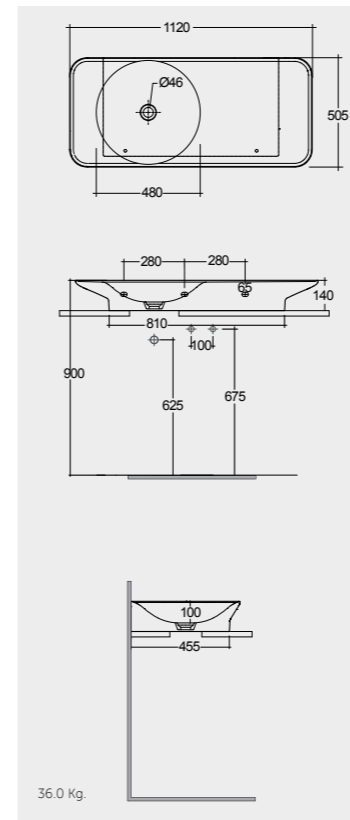

Measurements

القياسات

Notes

ملحوظة

All dimensions in mm tolerance $\pm 5\%$ for below 200mm and $\pm 3\%$ for above 200mm | جميع القياسات تكون بالمليمتر $\pm 5\%$ للقياسات التي تقل عن 200 مليمتر و $\pm 3\%$ للقياسات التي تتجاوز 200 مليمتر