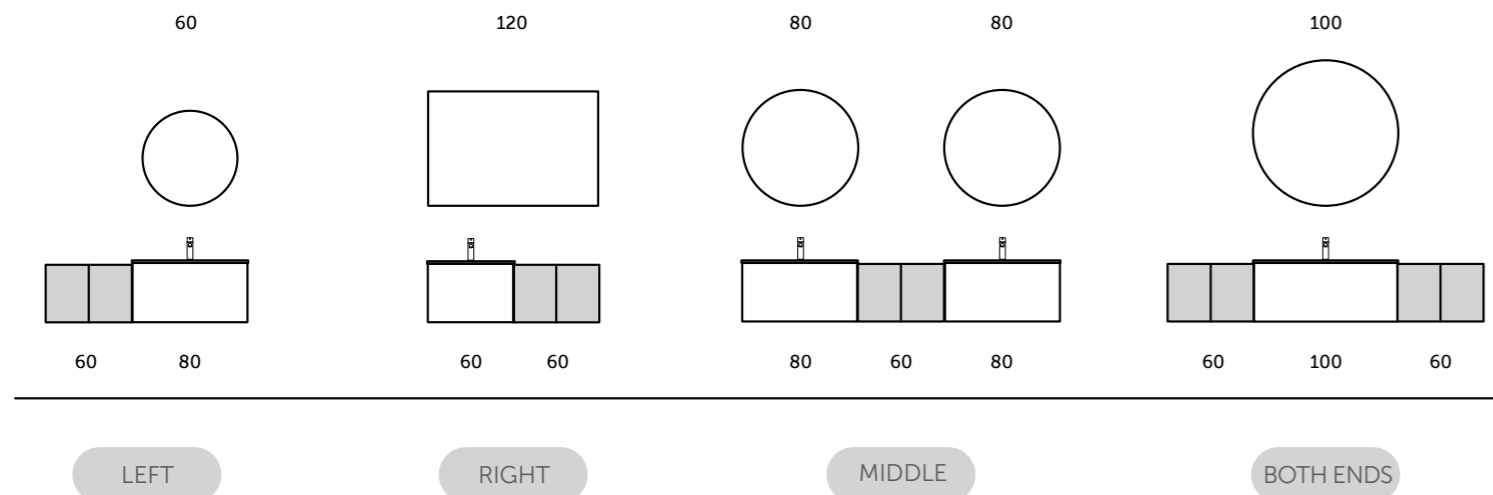

OPEN STORAGE AND TALL CABINET UNITS

Models

النماذج

60 CM
JOYOS040MGY

W 30 x D 23 x H 120CM
JOYTS120UGY

Measurements

القياسات

WITH RAK-JOY OR RAK-PRECIOUS DROP-IN WASHBASINS