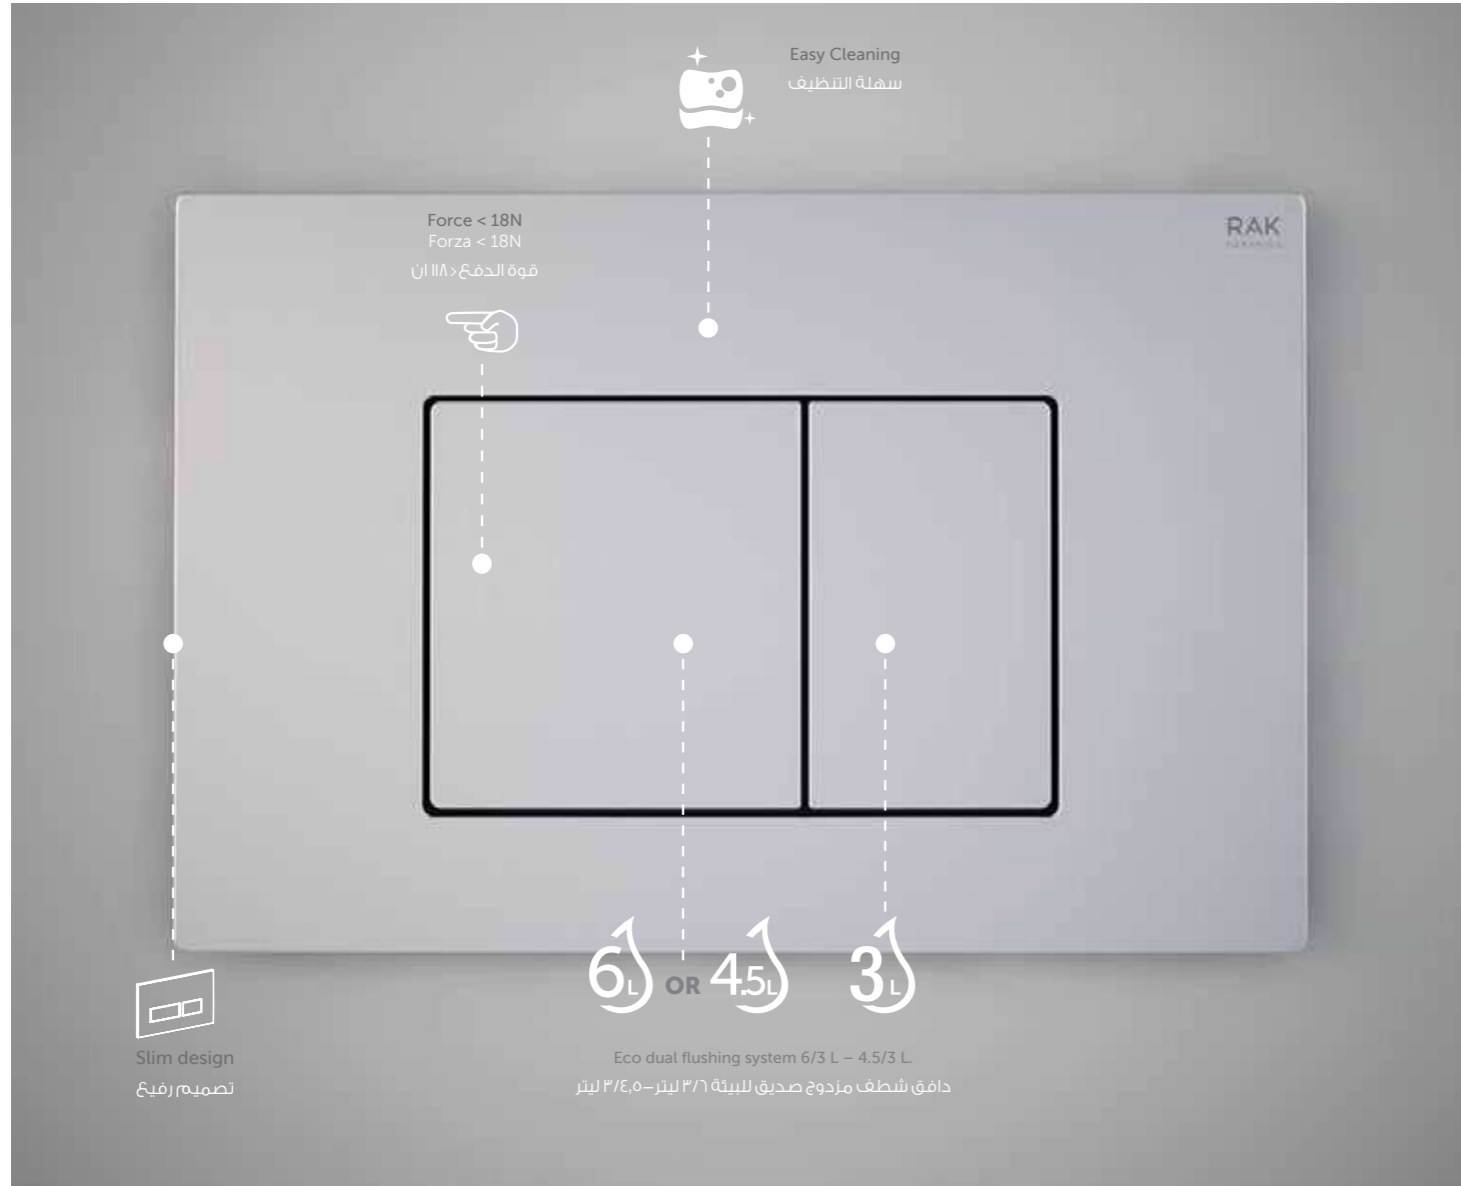

Flush technology: Dual flush
Dimensions: 236x152x12 mm

Code: NEOFSRAKPPL02
ABS Chrome

MATT CHROME

Flush technology: Dual flush
Dimensions: 236x152x12 mm

Code: NEOFSRAKPPL03
ABS Matt chrome

RAK-NEOFIX / PUSH PLATES