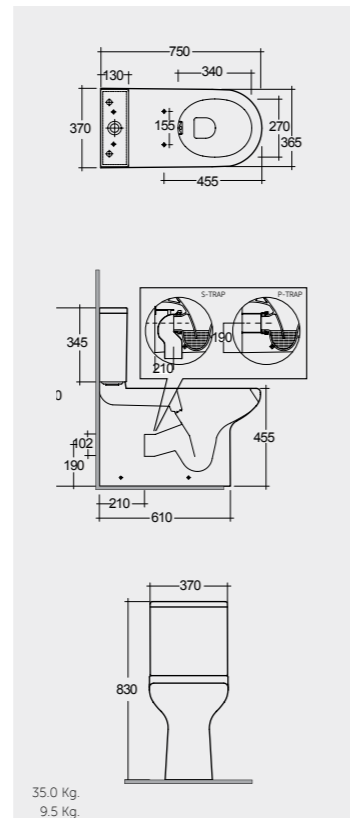

Urea care
YFG085A