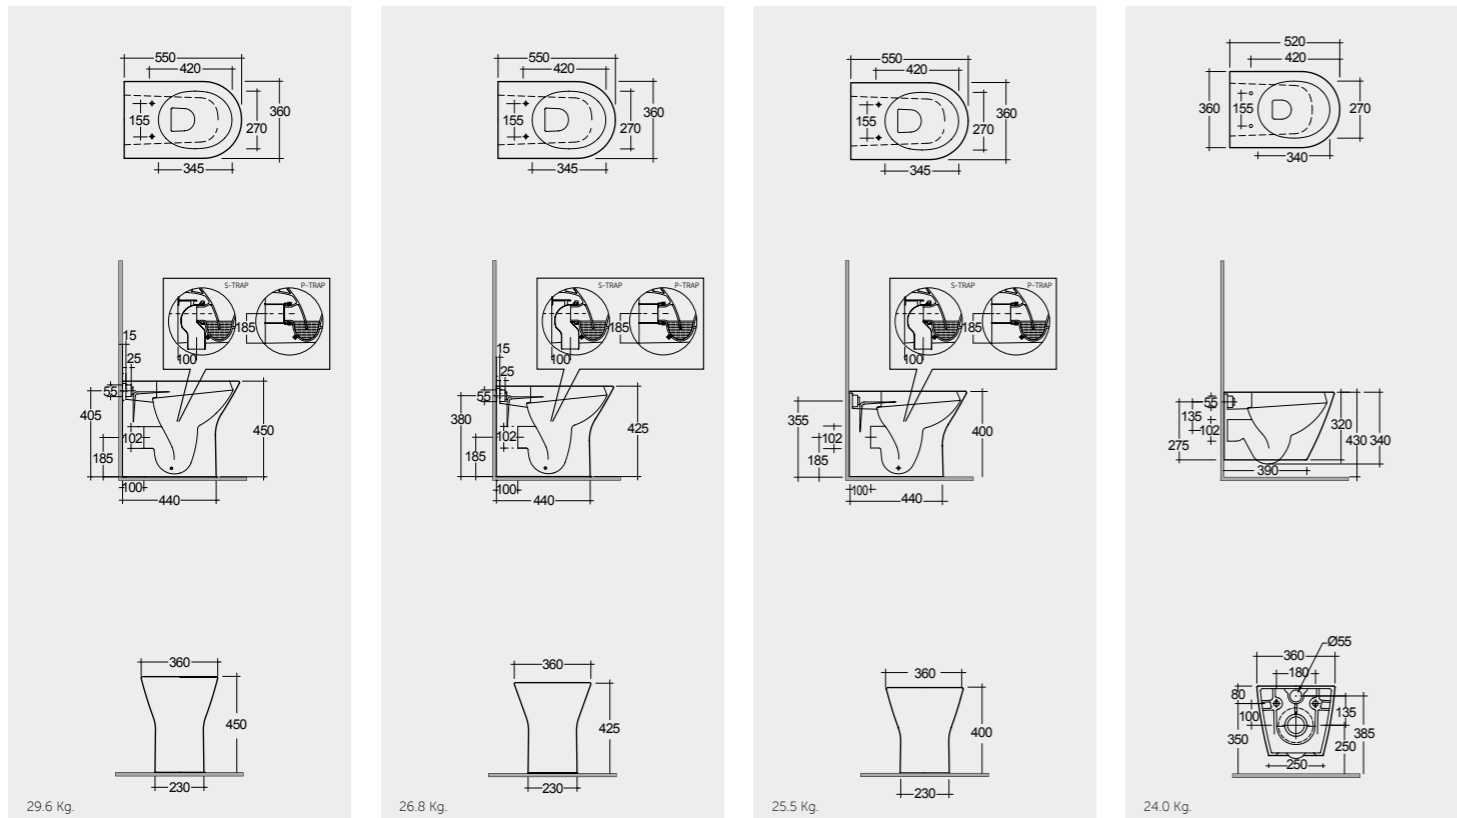

Measurements

القياسات

29.6 Kg Urea RAK-Resort YFG106C

26.8 Kg Urea RAK-Resort YFG106C

25.5 Kg Urea RAK-Resort YFG106C

24.0 Kg Urea RAK-Resort YFG106C

Colours available

الألوان المتاحة

Colours shown here are as close to actual sanitaryware as printing process will allow
الألوان المبينة هنا قريبة إلى ألوان الأدوات الصحية الفعلية حسبما تسمح به عملية الطباعة