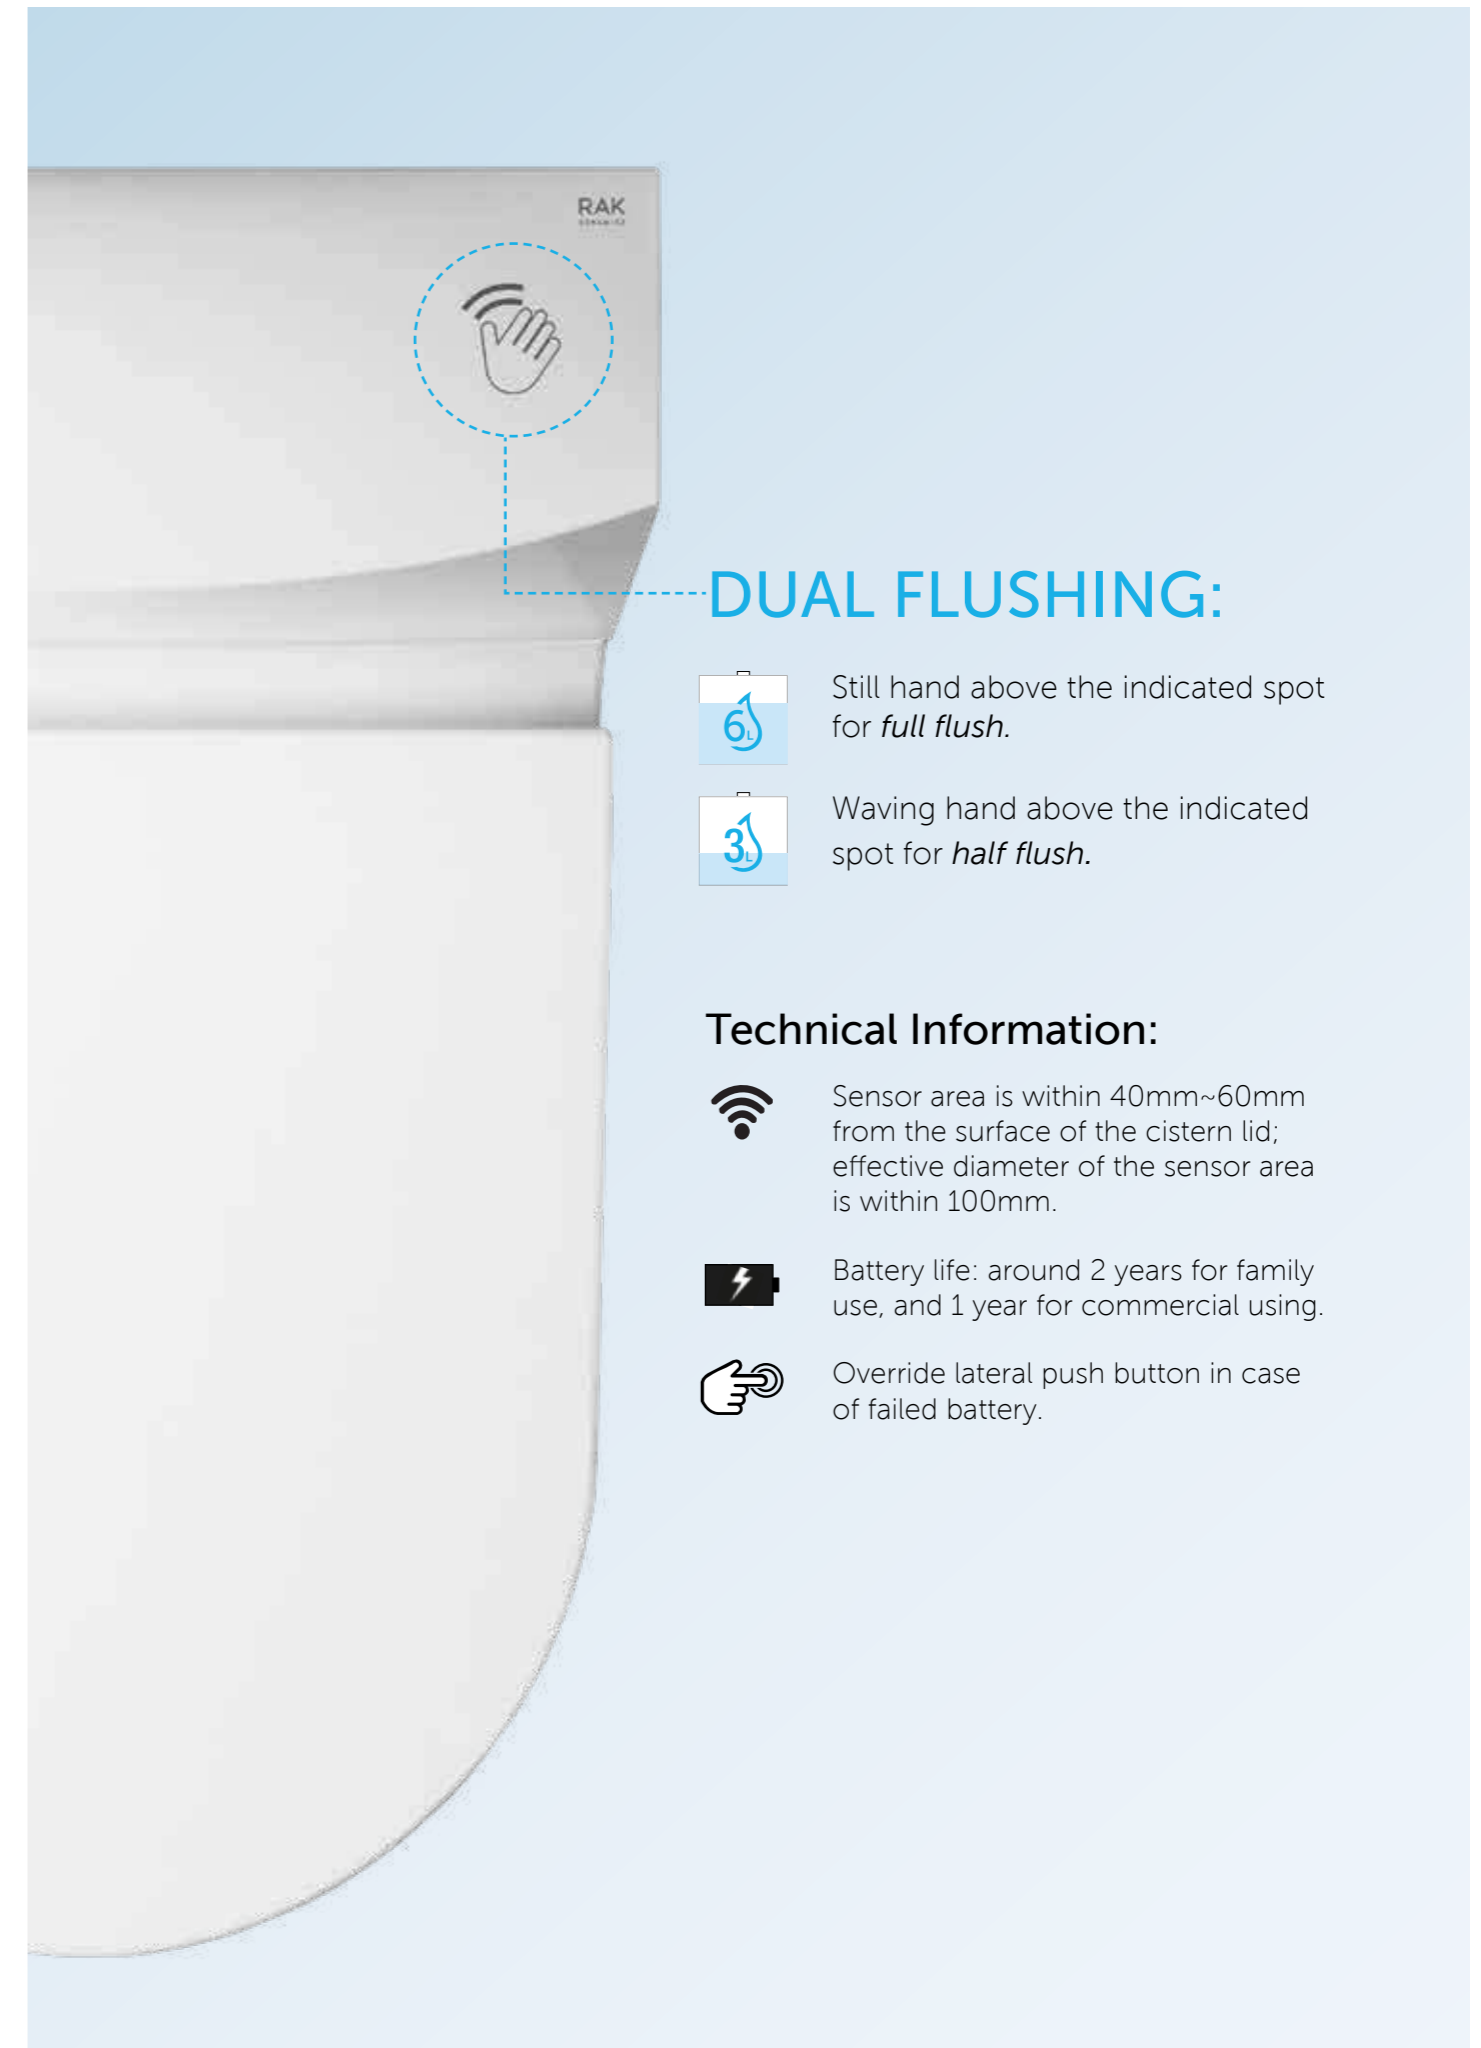

Touchless flushing

Enjoy the same hands-free, germ-free experience of commercial restrooms. With the new RAK Ceramics Touchless Flushing System, this same ease of use and minimal spreading of germs has finally expanded to home use toilets. A sensor module placed underneath the toilet's cistern lid runs on four AA batteries. It utilizes emerging sensing technology, which projects an electromagnetic field that is both extremely accurate and reliable.

This type of sensor detects the user in the projected field and initiates the dual flush: 6 liters keeping the hand above the spot, or 3 liters waving the hand.

DUAL FLUSHING:

Still hand above the indicated spot for *full flush*.

Waving hand above the indicated spot for *half flush*.

Technical Information:

Sensor area is within 40mm~60mm from the surface of the cistern lid; effective diameter of the sensor area is within 100mm.

Battery life: around 2 years for family use, and 1 year for commercial using.

Override lateral push button in case of failed battery.