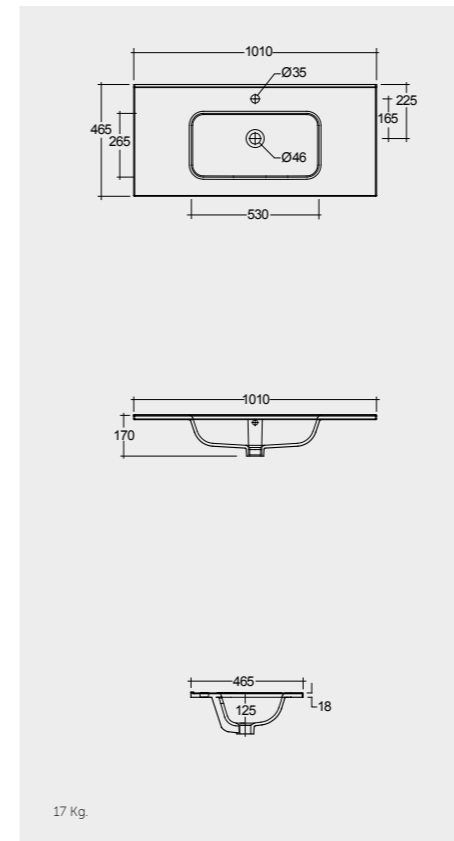

Measurements

القياسات

FOR VANITY (RAK-JOY)
PP WHITE : BTRWBPPR021
Inspectionable

FOR VANITY (RAK-JOY UNO)
PP WHITE : BTRWBPPR022
Inspectionable
Space Saving