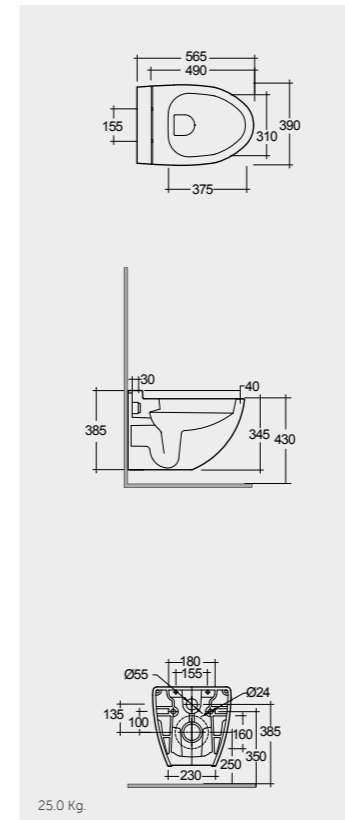

25.0 Kg.

Urea RAK-Reserva
YFG67C