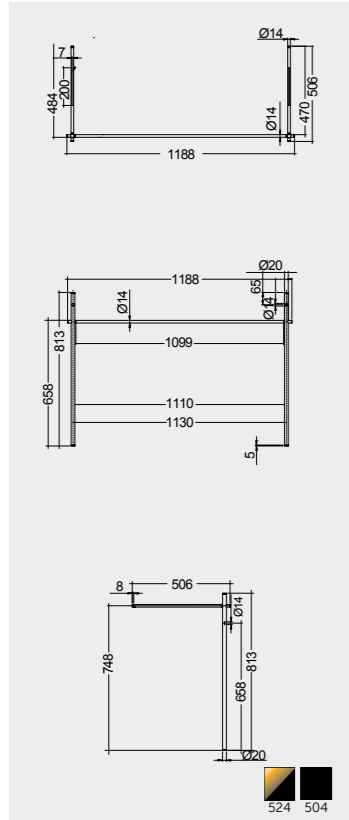

RAK-DES METAL LEGS

Models

النماذج

Horizontal bar included for size
121 & 101 cm

Horizontal bar included for size
121 & 101 cm

Horizontal bar included for size
81 & 61 cm

Horizontal bar included for size
81 & 61 cm

Measurements

القياسات

Colours available

الألوان المتاحة

Colours shown here are as close to actual sanitaryware as printing process will allow
الألوان المبينة هنا قريبة إلى ألوان الأدوات الصحية الفعلية حسبما تسمح به عملية الطباعة