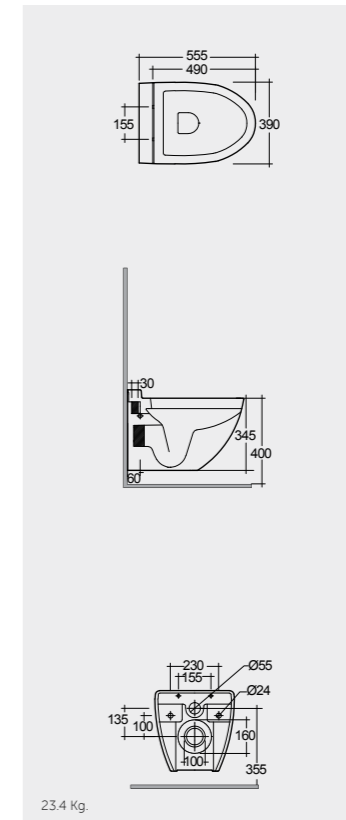

23.4 Kg.

Urea RAK-Reserva
YFG67C