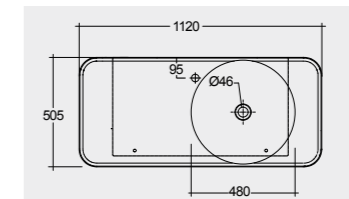

Measurements

القياسات

36.0 Kg.

36.0 Kg.

36.0 Kg.

36.0 Kg.

Notes

ملحوظة

All dimensions in mm tolerance $\pm 5\%$ for below 200mm and $\pm 3\%$ for above 200mm | جميع القياسات تكون بالمليمتر $\pm 5\%$ للقياسات التي تقل عن 200 مليمتر و $\pm 3\%$ للقياسات التي تتجاوز 200 مليمتر