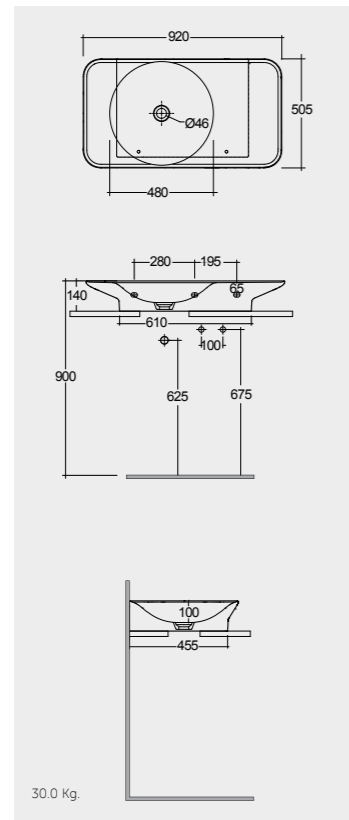

Measurements

القياسات