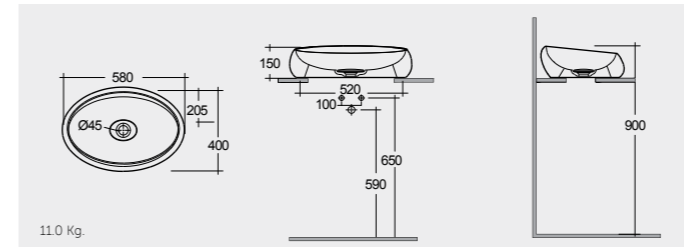

CLOCT6000AWHA Drain Not Included AWH Drain Cover: CLOAC4400AWHA