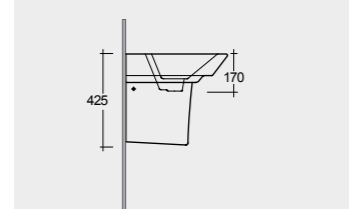

Measurements

القياسات

17.0 Kg
7.0 Kg

17.0 Kg
6.9 Kg

Colours available

الألوان المتاحة

Colours shown here are as close to actual sanitaryware as printing process will allow
الألوان المبينة هنا قريبة إلى ألوان الأدوات الصحية الفعلية حسبما تسمح به عملية الطباعة

Alpine White
أبيض