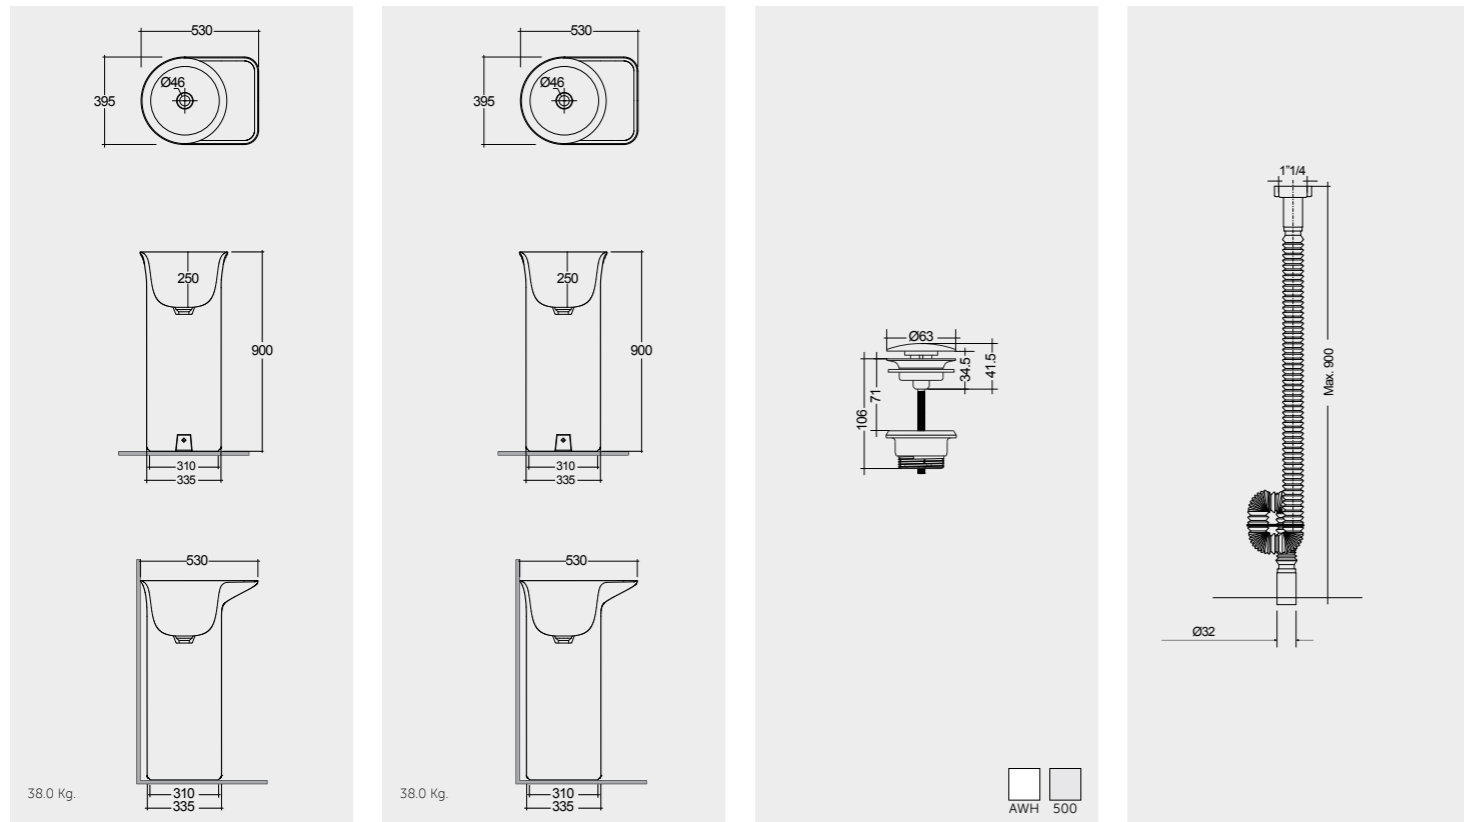

Measurements

القياسات