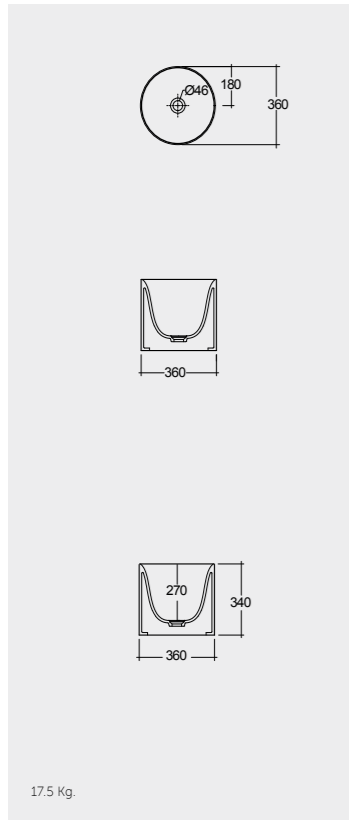

Measurements

القياسات

Notes

ملحوظة

All dimensions in mm tolerance $\pm 5\%$ for below 200mm and $\pm 3\%$ for above 200mm | جميع القياسات تكون بالمليمتر $\pm 5\%$ للقياسات التي تقل عن 200 مليمتر و $\pm 3\%$ للقياسات التي تتجاوز 200 مليمتر