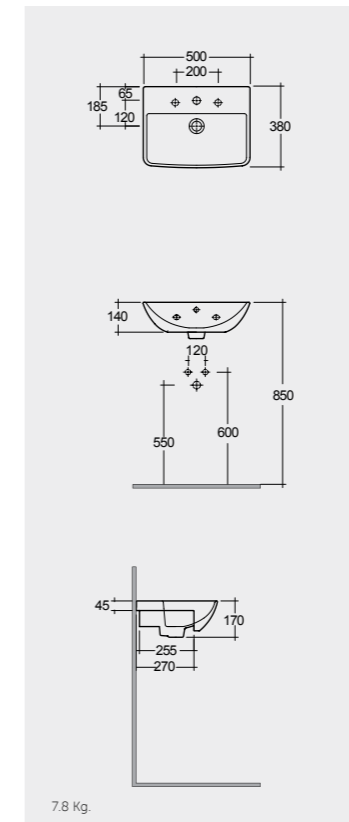

Measurements

القياسات

Notes

All dimensions in mm tolerance $\pm 5\%$ for below 200mm and $\pm 3\%$ for above 200mm | جميع القياسات تكون بالمليمتر $\pm 5\%$ للقياسات التي تقل عن 200 مليمتر و $\pm 3\%$ للقياسات التي تتجاوز 200 مليمتر

ملحوظة