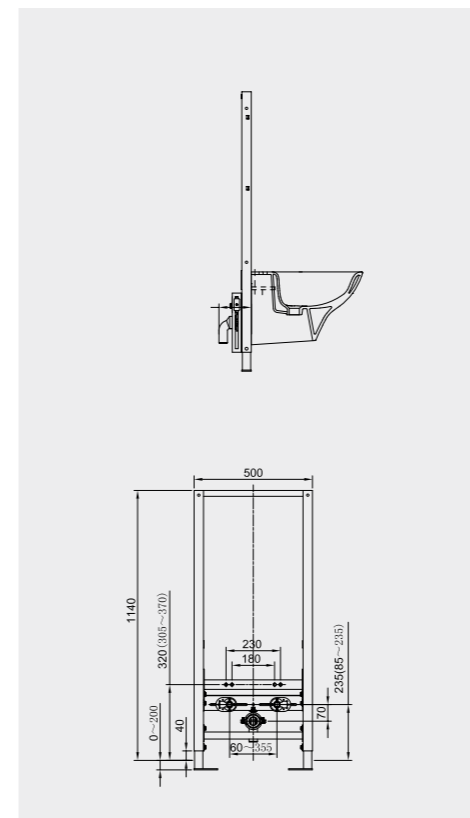

Models

النماذج

Split Frame

Measurements

القياسات

Models

النماذج

Measurements

القياسات