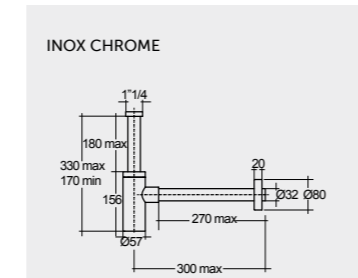

Measurements

القياسات

17.0 Kg
7.0 Kg

17.0 Kg
6.9 Kg

Colours available

الألوان المتاحة

Colours shown here are as close to actual sanitaryware as printing process will allow
الألوان المبينة هنا قريبة إلى ألوان الأدوات الصحية الفعلية حسبما تسمح به عملية الطباعة

Alpine White
أبيض