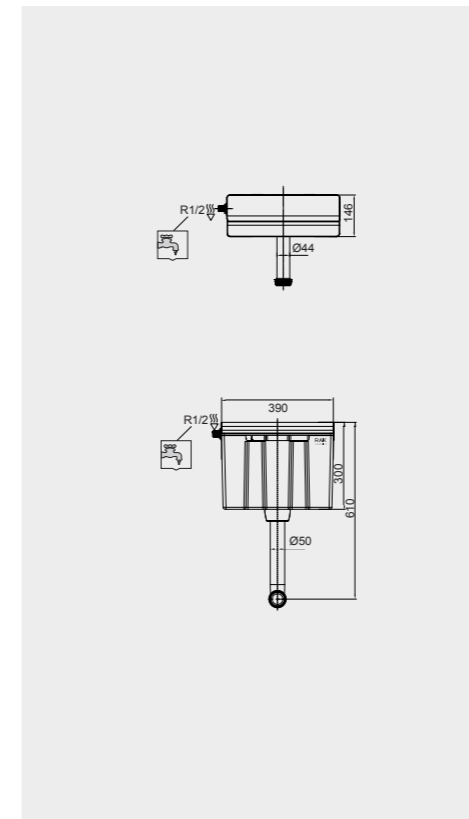

Measurements

القياسات