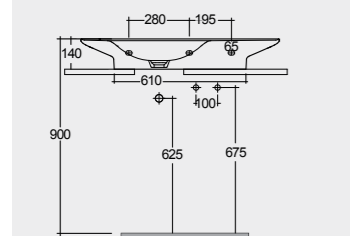

Measurements

القياسات

30.0 Kg.

30.0 Kg.

30.0 Kg.

30.0 Kg.