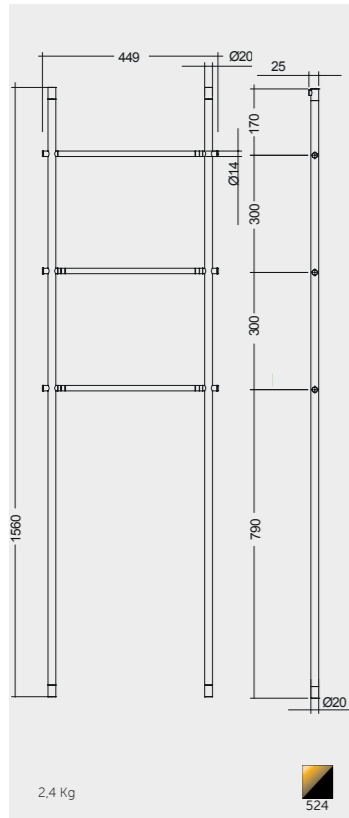

Measurements

القياسات