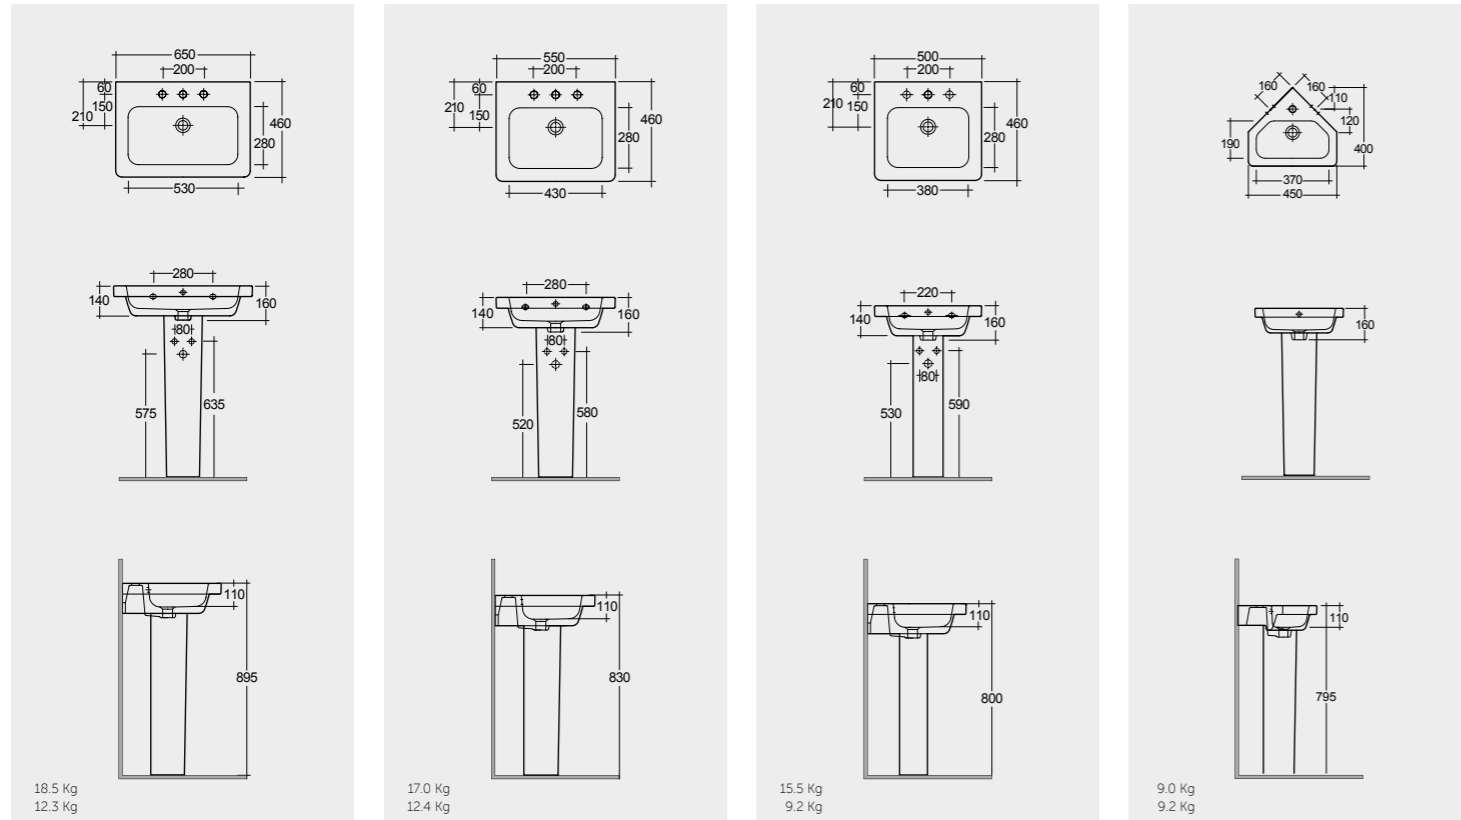

Models

النماذج

65 CM
RST0101AWHA
RST0102AWHA

55 CM
RST0801AWHA
CY0102AWHA

50 CM
RST0501AWHA
CO0102AWHA

45 CM
RST2601AWHA
CO0102AWHA

Measurements

القياسات