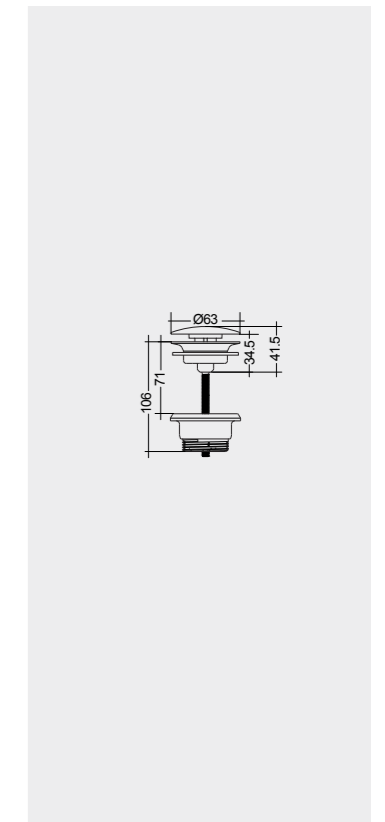

Measurements

القياسات

Notes

All dimensions in mm tolerance $\pm 5\%$ for below 200mm and $\pm 3\%$ for above 200mm | جميع القياسات تكون بالمليمتر $\pm 5\%$ للقياسات التي تقل عن 200 مليمتر و $\pm 3\%$ للقياسات التي تتجاوز 200 مليمتر

ملحوظة