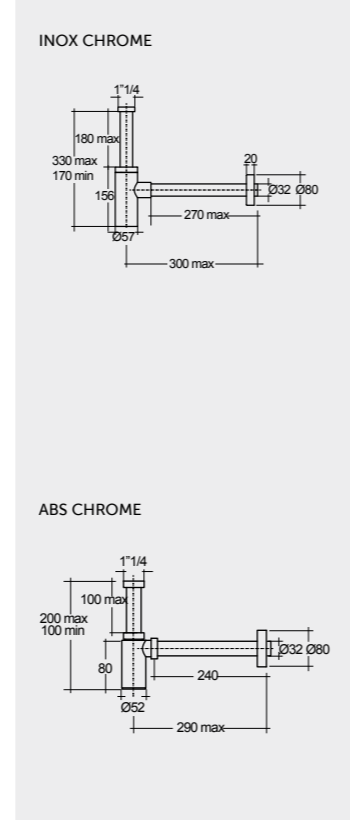

Measurements

القياسات