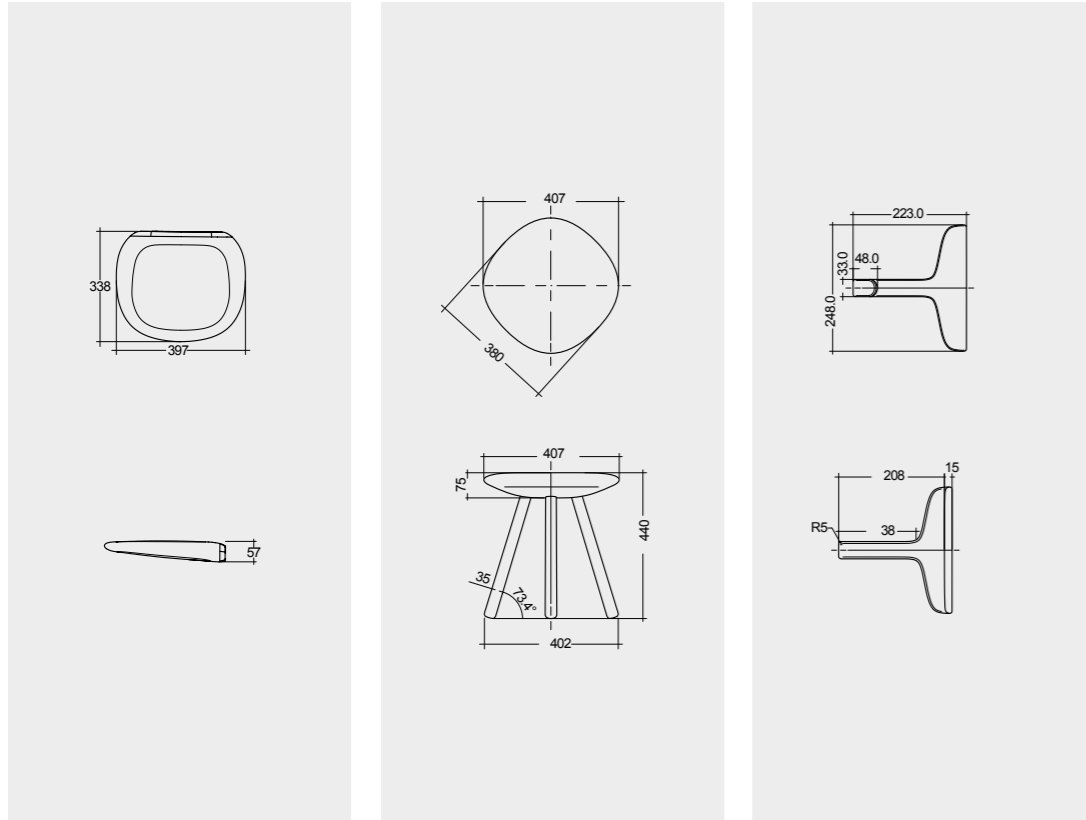

Models

النماذج

SHOWER SEAT (Matt White)
SILFST00031

SHOWER STOOL (Matt White)
SILSST00041

ROBE HANGER & GLASS WIPE (Matt White)
SILRHR00051

Foldable

Measurements

القياسات