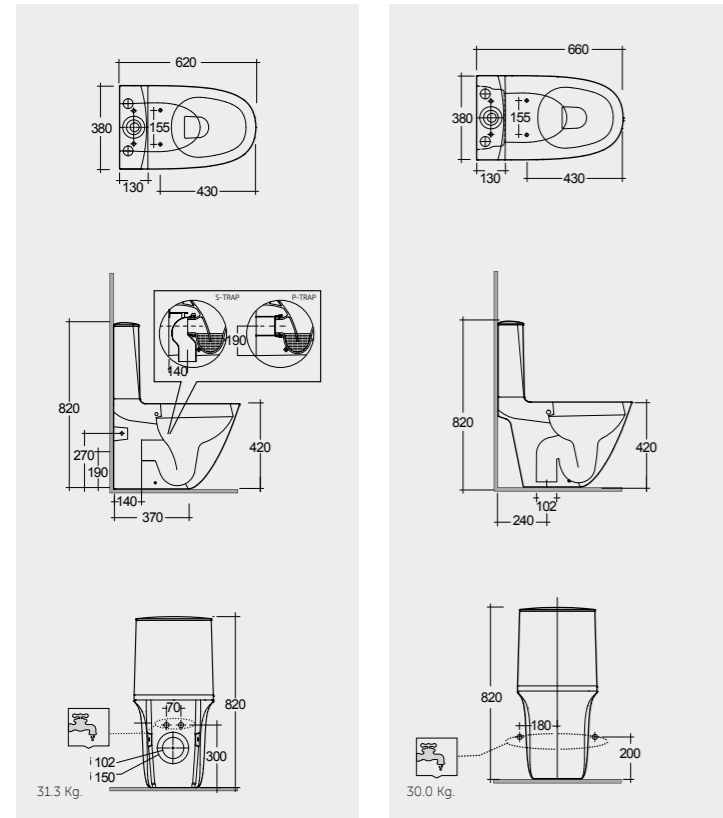

Models

62 CM
SENWC1146AWHA
SENWT1800AWHA

Hidden Fixations

Comfort Height 42 CM

66 CM
SENWC1045AWHA
SENWT1800AWHA

Back Open

Comfort Height 42 CM

Measurements