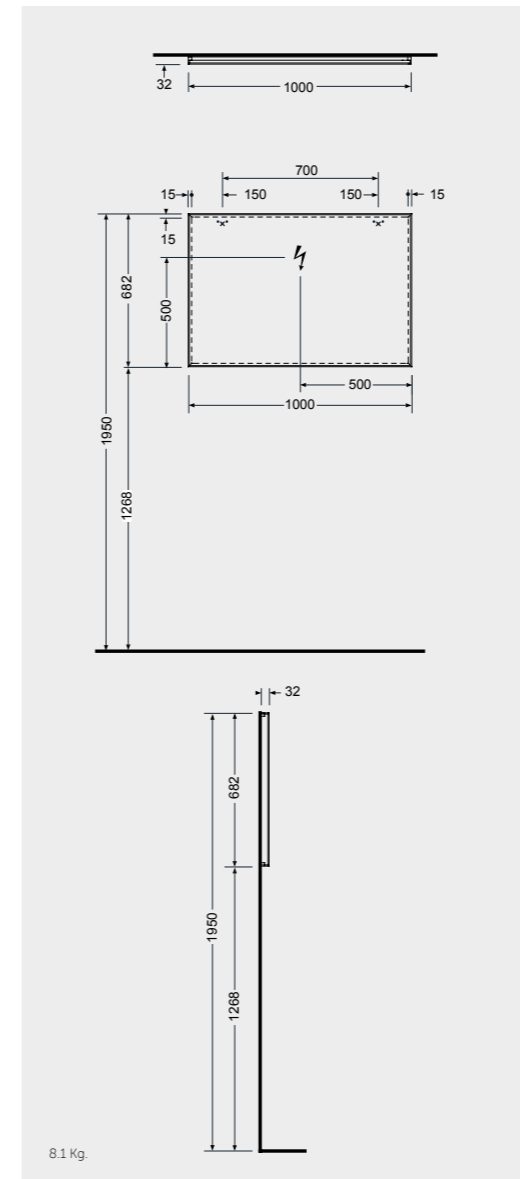

MIRRORS

مرآيا

W 100 x D 2 x H 68CM
JOYMR10068STD

W 120 x D 2 x H 68CM
JOYMR12068STD

ABS; JOYTB6000CR1
Cool White 6000K
450 Lumens

Measurements

القياسات

MIRRORS