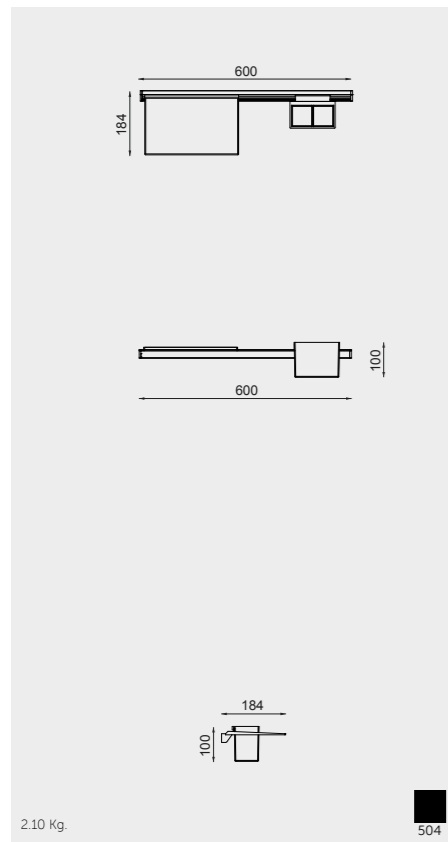

Measurements

القياسات