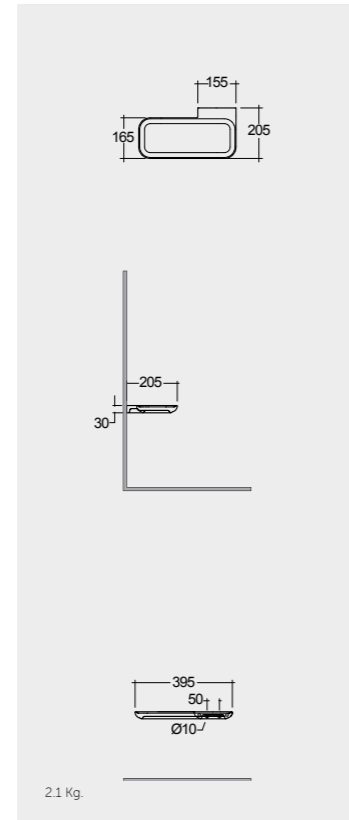

Measurements

القياسات