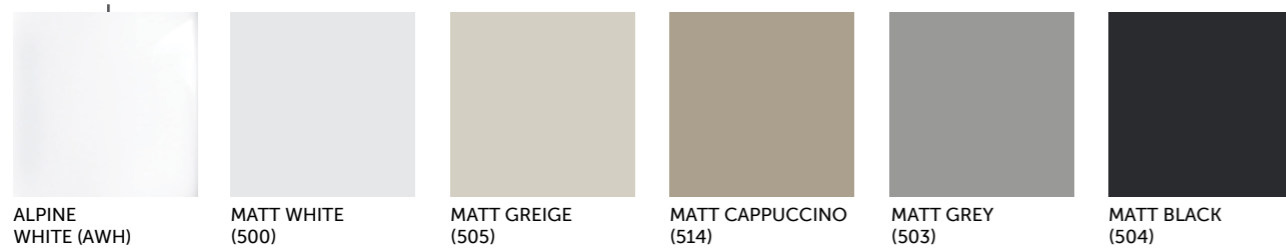

COLOURS AND FINISHES

MATT WHITE (500)
(RAKSOLID)

SCANDINAVIAN OAK (SOK)
(TECHWOOD)

GREY ELM (EGY)
(TECHWOOD)

MOKA WALNUT (MOK)
(TECHWOOD)