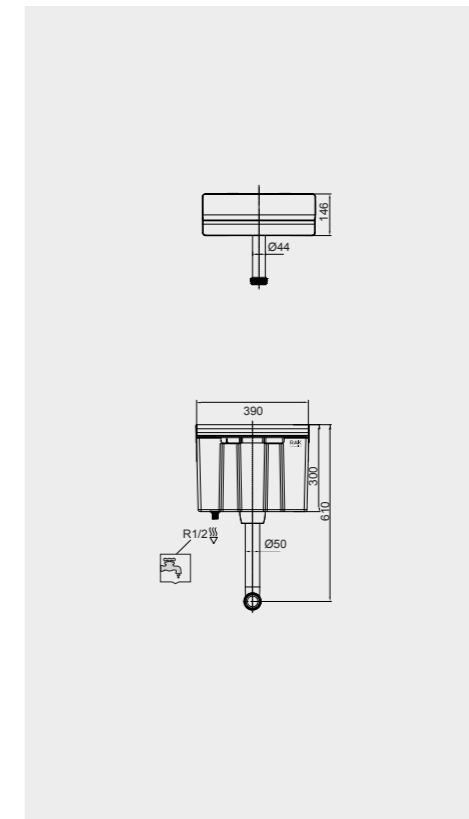

Measurements

القياسات