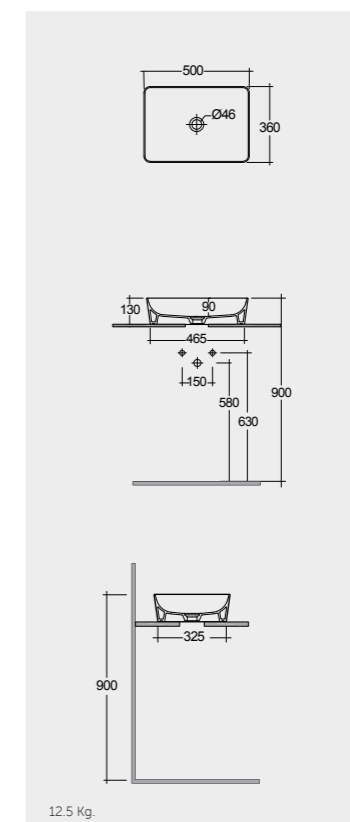

Measurements

القياسات

Notes

All dimensions in mm tolerance $\pm 5\%$ for below 200mm and $\pm 3\%$ for above 200mm | جميع القياسات تكون بالمليمتر $\pm 5\%$ للقياسات التي تقل عن 200 مليمتر و $\pm 3\%$ للقياسات التي تتجاوز 200 مليمتر

ملحوظة