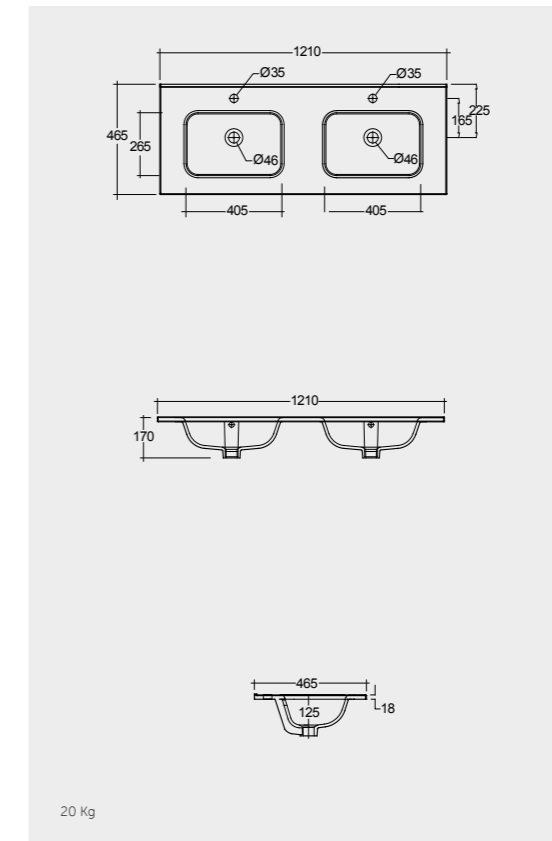

Measurements

القياسات

FOR VANITY (RAK-JOY)
PP WHITE : BTRWBPPR021
Inspectionable

FOR VANITY (RAK-JOY UNO)
PP WHITE : BTRWBPPR022
Inspectionable
Space Saving