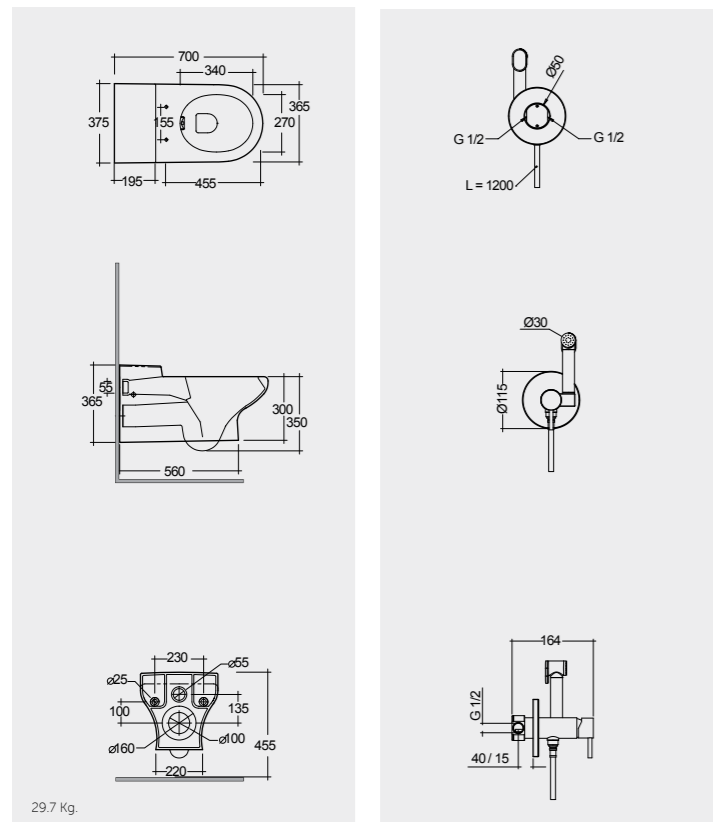

Measurements

Urea
YFG085A

Colours available

Colours shown here are as close to actual sanitaryware as printing process will allow
الألوان المعروضة هنا هي أقرب ما يكون إلى الألوان الطبيعية للأدوات الصحية وذلك لاختلاف الطباعة