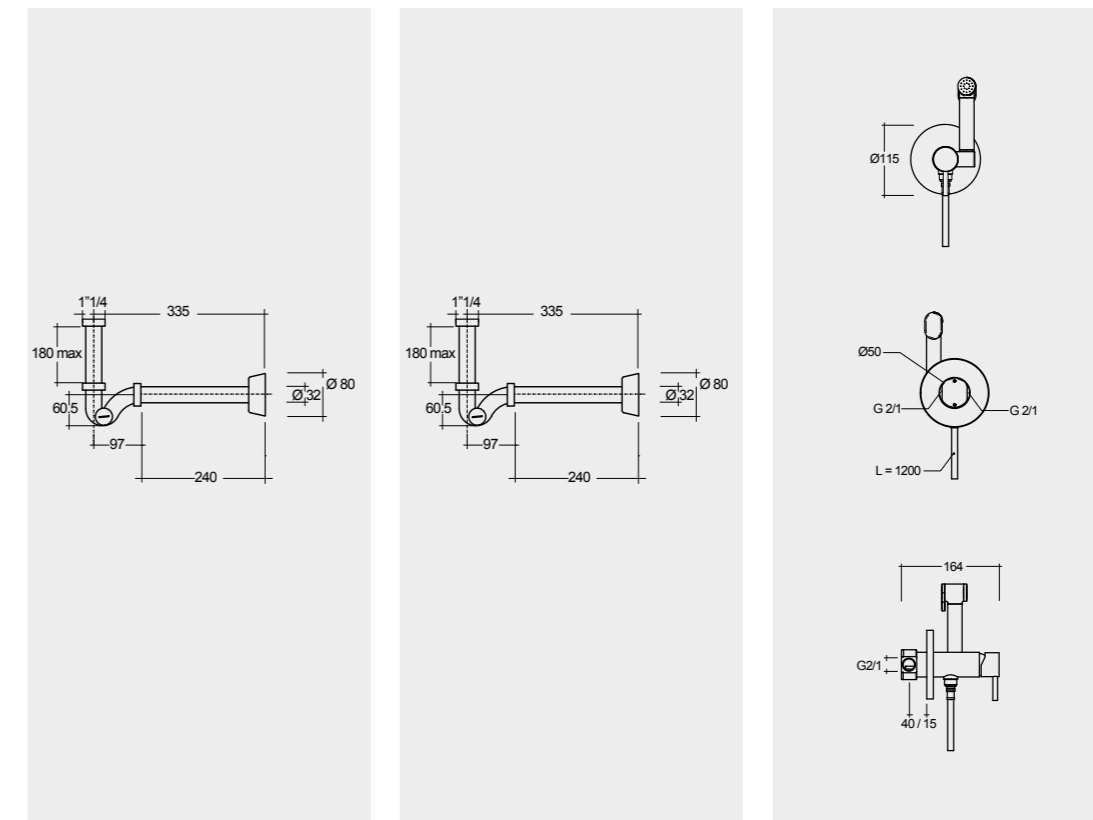

Measurements

القياسات

Notes

ملحوظة

All dimensions in mm tolerance $\pm 5\%$ for below 200mm and $\pm 3\%$ for above 200mm | جميع القياسات تكون بالمليمتر $\pm 5\%$ للقياسات التي تقل عن 200 مليمتر و $\pm 3\%$ للقياسات التي تتجاوز 200 مليمتر