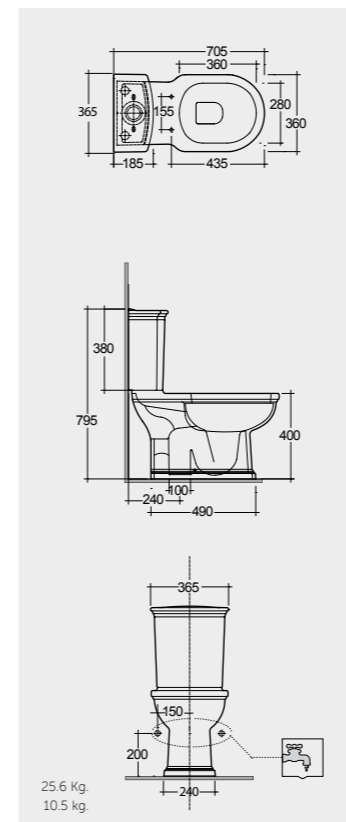

Measurements

القياسات

Lacquered Polyester RAK-Washington
WTSC3901503
ABS RAK-Washington
JM05DSCQRAWHA
Urea RAK-Compact
YFG173A