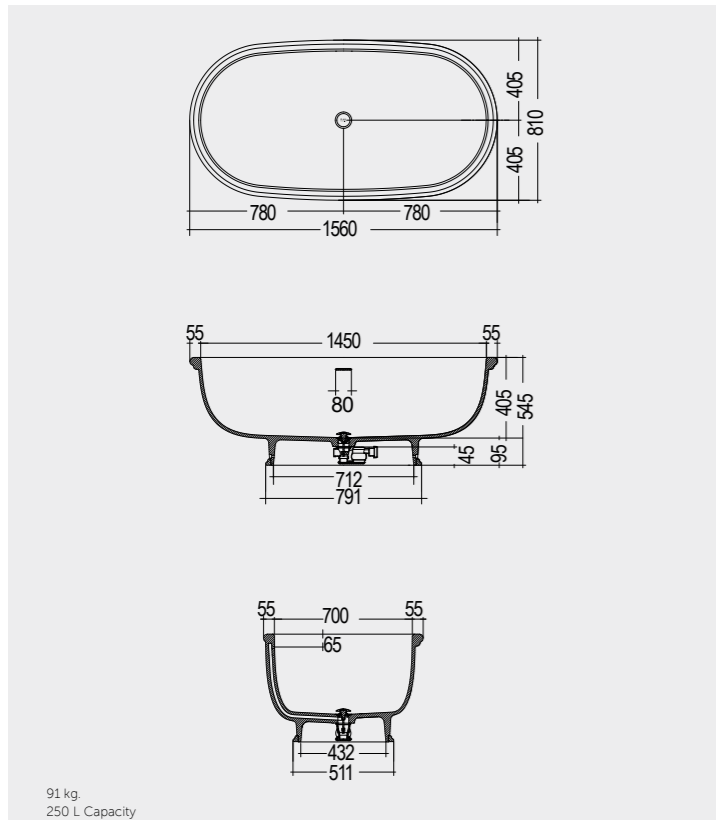

Models

النماذج

156X81 CM
WTBT15681500

Drain Included

156X81 CM
WTBT15681505

Drain Included

Measurements

القياسات