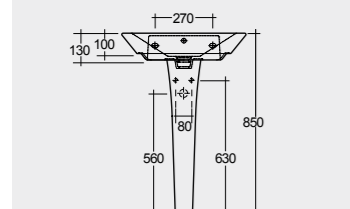

Measurements

القياسات

17.0 Kg
7.0 Kg

17.0 Kg
6.9 Kg

Colours available

الألوان المتاحة

Colours shown here are as close to actual sanitaryware as printing process will allow
الألوان المبينة هنا قريبة إلى ألوان الأدوات الصحية الفعلية حسبما تسمح به عملية الطباعة

Alpine White
أبيض