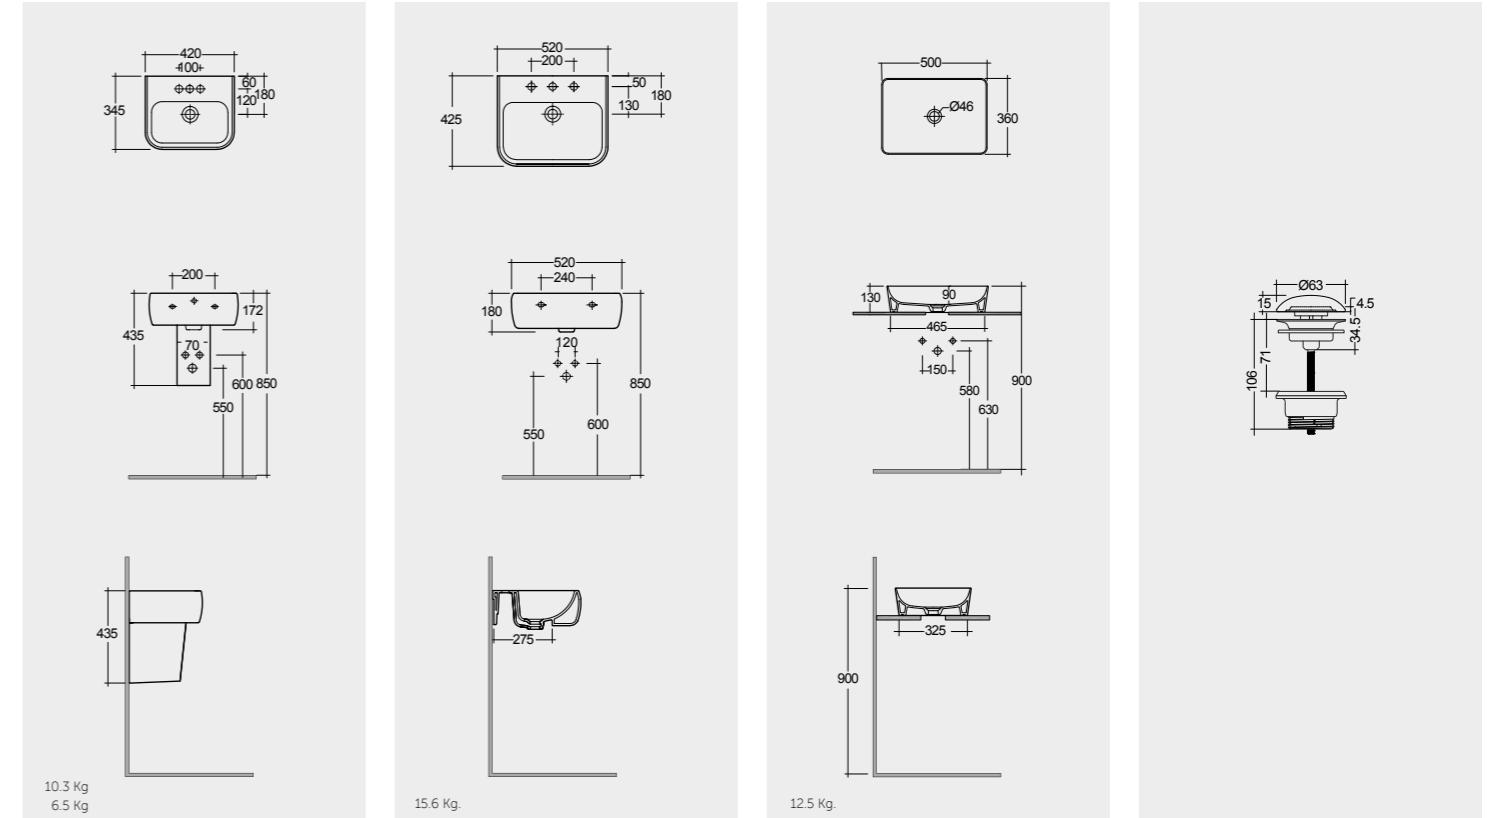

Measurements

القياسات

Notes

ملحوظة

All dimensions in mm tolerance $\pm 5\%$ for below 200mm and $\pm 3\%$ for above 200mm | جميع القياسات تكون بالمليمتر $\pm 5\%$ للقياسات التي تقل عن 200 مليمتر و $\pm 3\%$ للقياسات التي تتجاوز 200 مليمتر