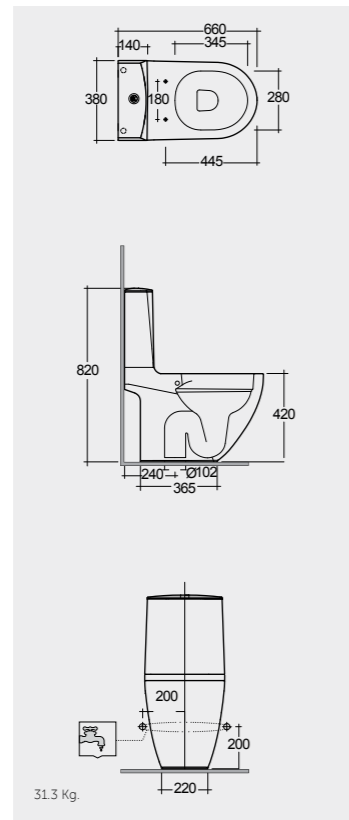

Urea RAK-Des
DESSC3900WH
Urea RAK-Des
DESSC3901WH