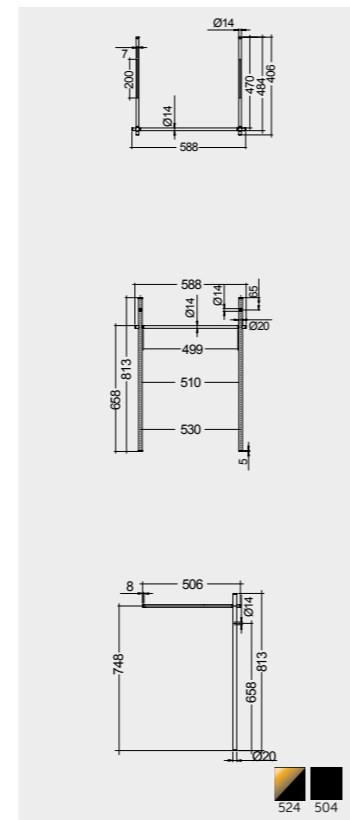

RAK-DES METAL LEGS

Models

النماذج

Horizontal bar included for size
121 & 101 cm

Horizontal bar included for size
121 & 101 cm

Horizontal bar included for size
81 & 61 cm

Horizontal bar included for size
81 & 61 cm

Measurements

القياسات

Colours available

الألوان المتاحة

Colours shown here are as close to actual sanitaryware as printing process will allow
الألوان المبينة هنا قريبة إلى ألوان الأدوات الصحية الفعلية حسبما تسمح به عملية الطباعة