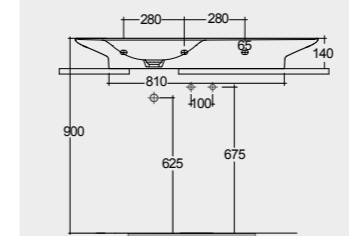

Measurements

القياسات

36.0 Kg.

36.0 Kg.

36.0 Kg.

36.0 Kg.

Notes

ملحوظة

All dimensions in mm tolerance $\pm 5\%$ for below 200mm and $\pm 3\%$ for above 200mm | جميع القياسات تكون بالمليمتر $\pm 5\%$ للقياسات التي تقل عن 200 مليمتر و $\pm 3\%$ للقياسات التي تتجاوز 200 مليمتر