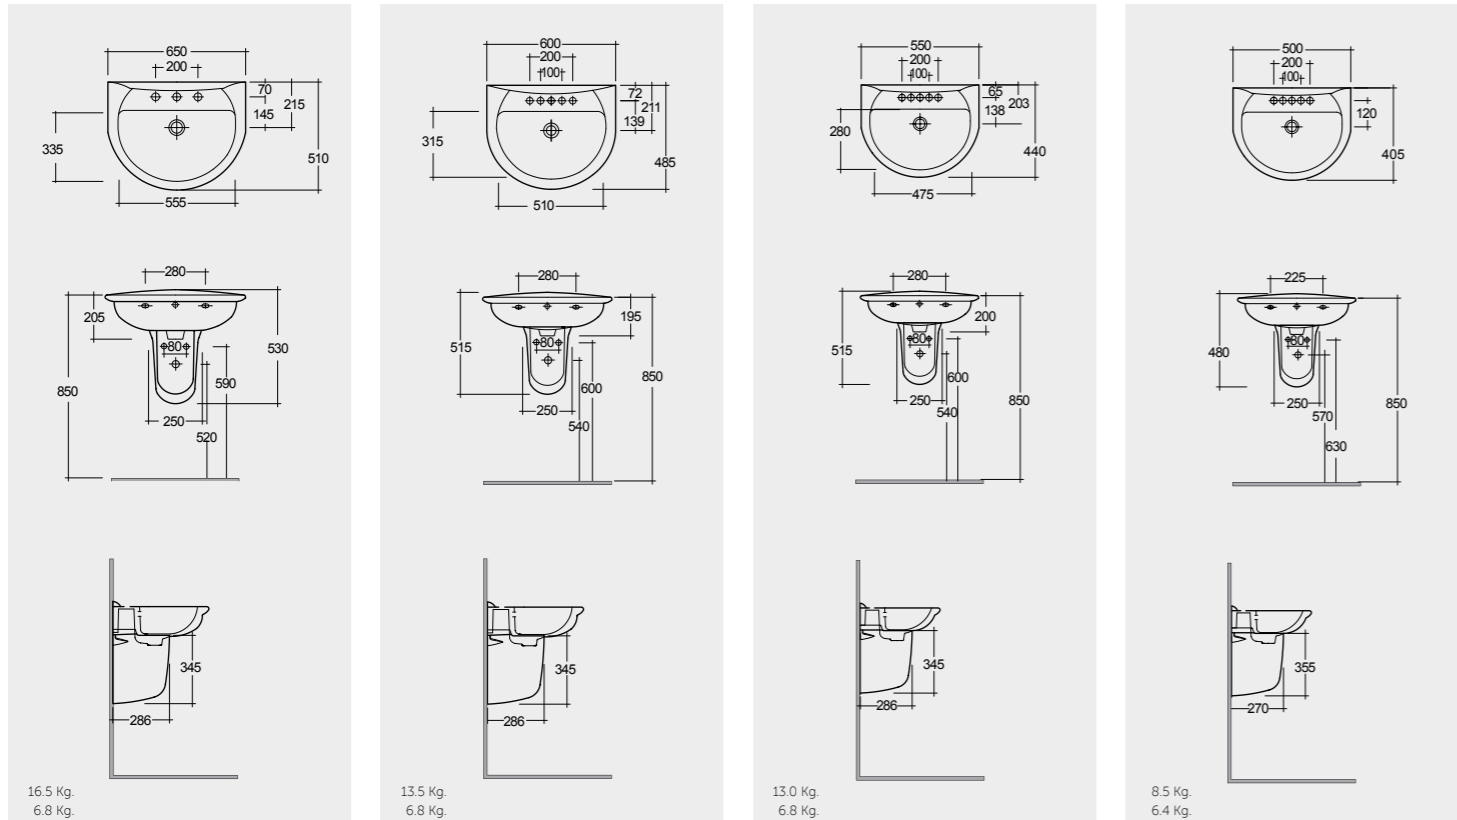

Models

النماذج

65 CM
KR2001AWHA
KR0105AWHA

60 CM
KR0101AWHA
KR0105AWHA

55 CM
KR0701AWHA
KR0105AWHA

50 CM
KR0501AWHA
KR0103AWHA

Measurements

القياسات