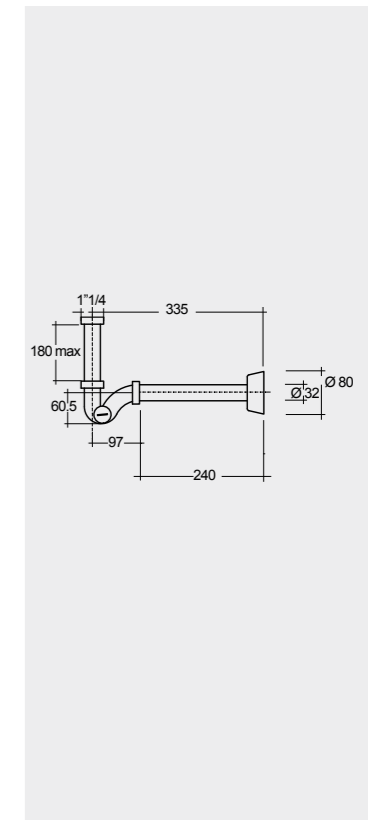

56 CM
CLOBD2101504A

FOR BIDET
PP WHITE : BTRBDPPR011

Hidden Fixations

Matt Finish
Hidden Fixations

Matt Finish
Hidden Fixations

Inspectionable

Measurements

القياسات