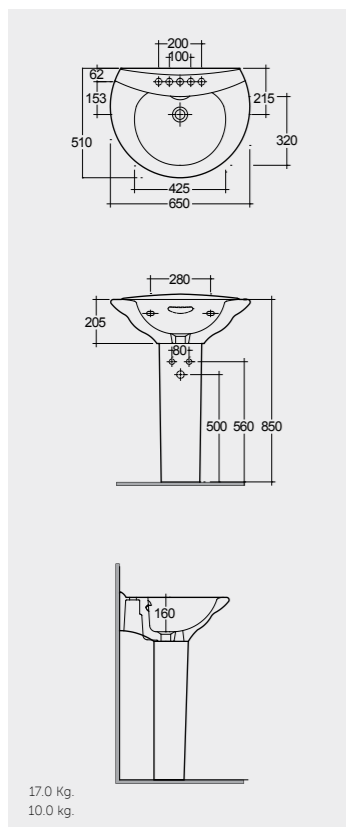

Measurements

القياسات

- ABS RAK-Venice VN05AAWHA
- ABS RAK-Venice VN05SCAWHA
- Urea RAK-Venice YFG107C

Colours available

Colours shown here are as close to actual sanitaryware as printing process will allow
الالوان المبينة هنا قريبة إلى ألوان الأدوات الصحية الفعلية حسبما تسمح به عملية الطباعة

الالوان المتاحة

Models

النماذج