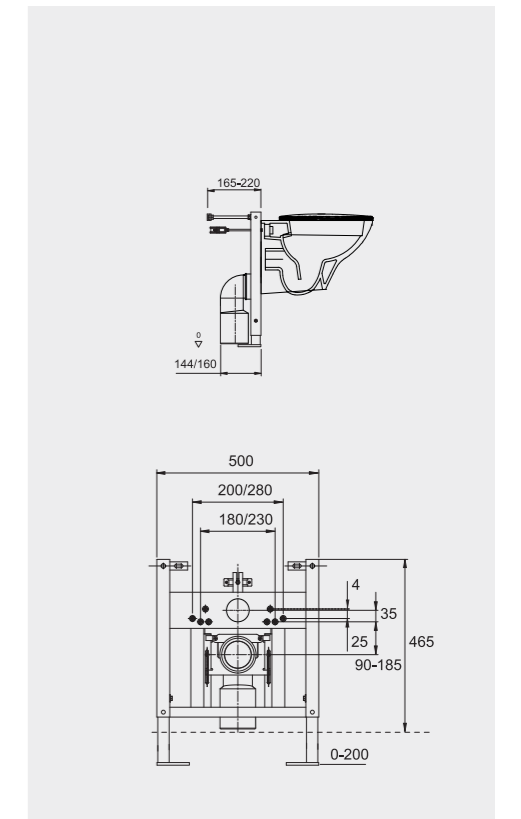

Measurements

القياسات