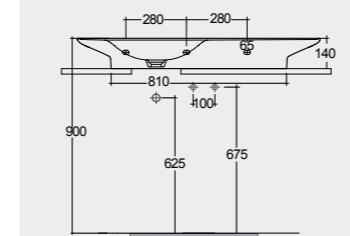

Measurements

القياسات

36.0 Kg.

36.0 Kg.

36.0 Kg.

36.0 Kg.

Notes

ملحوظة

All dimensions in mm tolerance $\pm 5\%$ for below 200mm and $\pm 3\%$ for above 200mm | جميع القياسات تكون بالمليمتر $\pm 5\%$ للقياسات التي تقل عن 200 مليمتر و $\pm 3\%$ للقياسات التي تتجاوز 200 مليمتر