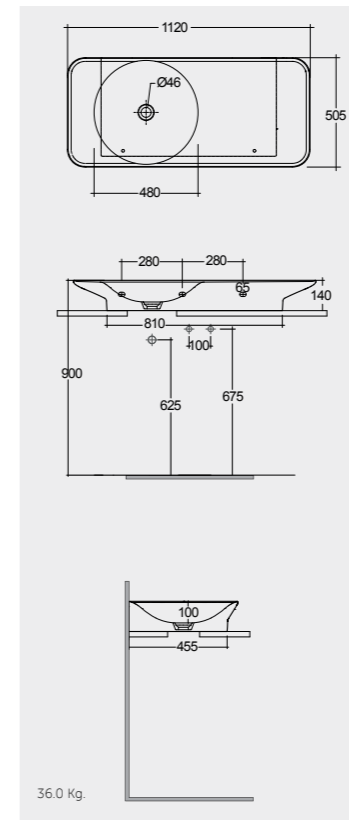

Measurements

القياسات

Notes

ملحوظة

All dimensions in mm tolerance $\pm 5\%$ for below 200mm and $\pm 3\%$ for above 200mm | جميع القياسات تكون بالمليمتر $\pm 5\%$ للقياسات التي تقل عن 200 مليمتر و $\pm 3\%$ للقياسات التي تتجاوز 200 مليمتر