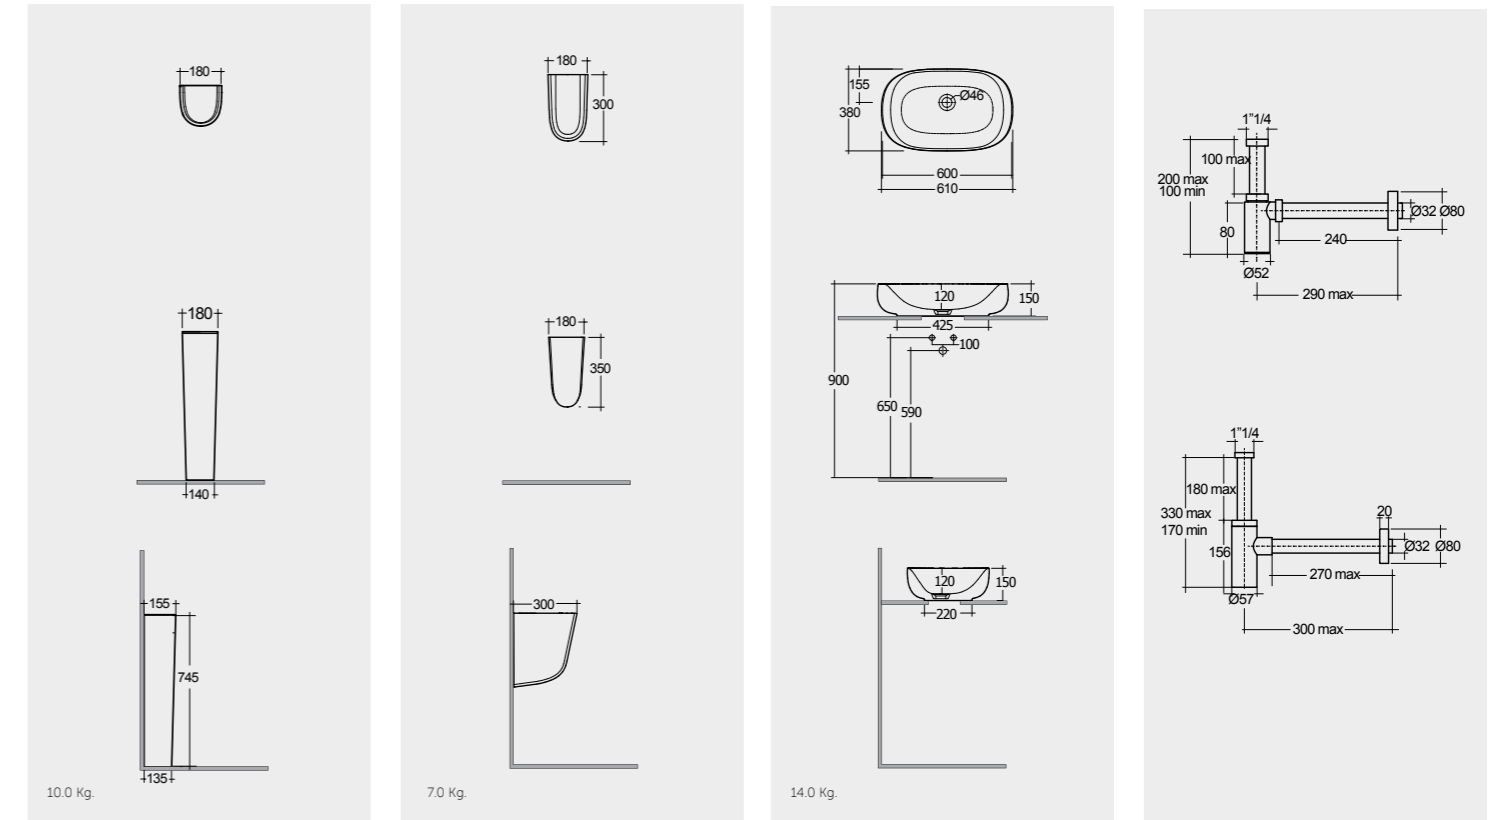

Measurements

القياسات

Notes

ملحوظة

All dimensions in mm tolerance $\pm 5\%$ for below 200mm and $\pm 3\%$ for above 200mm | جميع القياسات تكون بالمليمتر $\pm 5\%$ للقياسات التي تقل عن 200 مليمتر و $\pm 3\%$ للقياسات التي تتجاوز 200 مليمتر