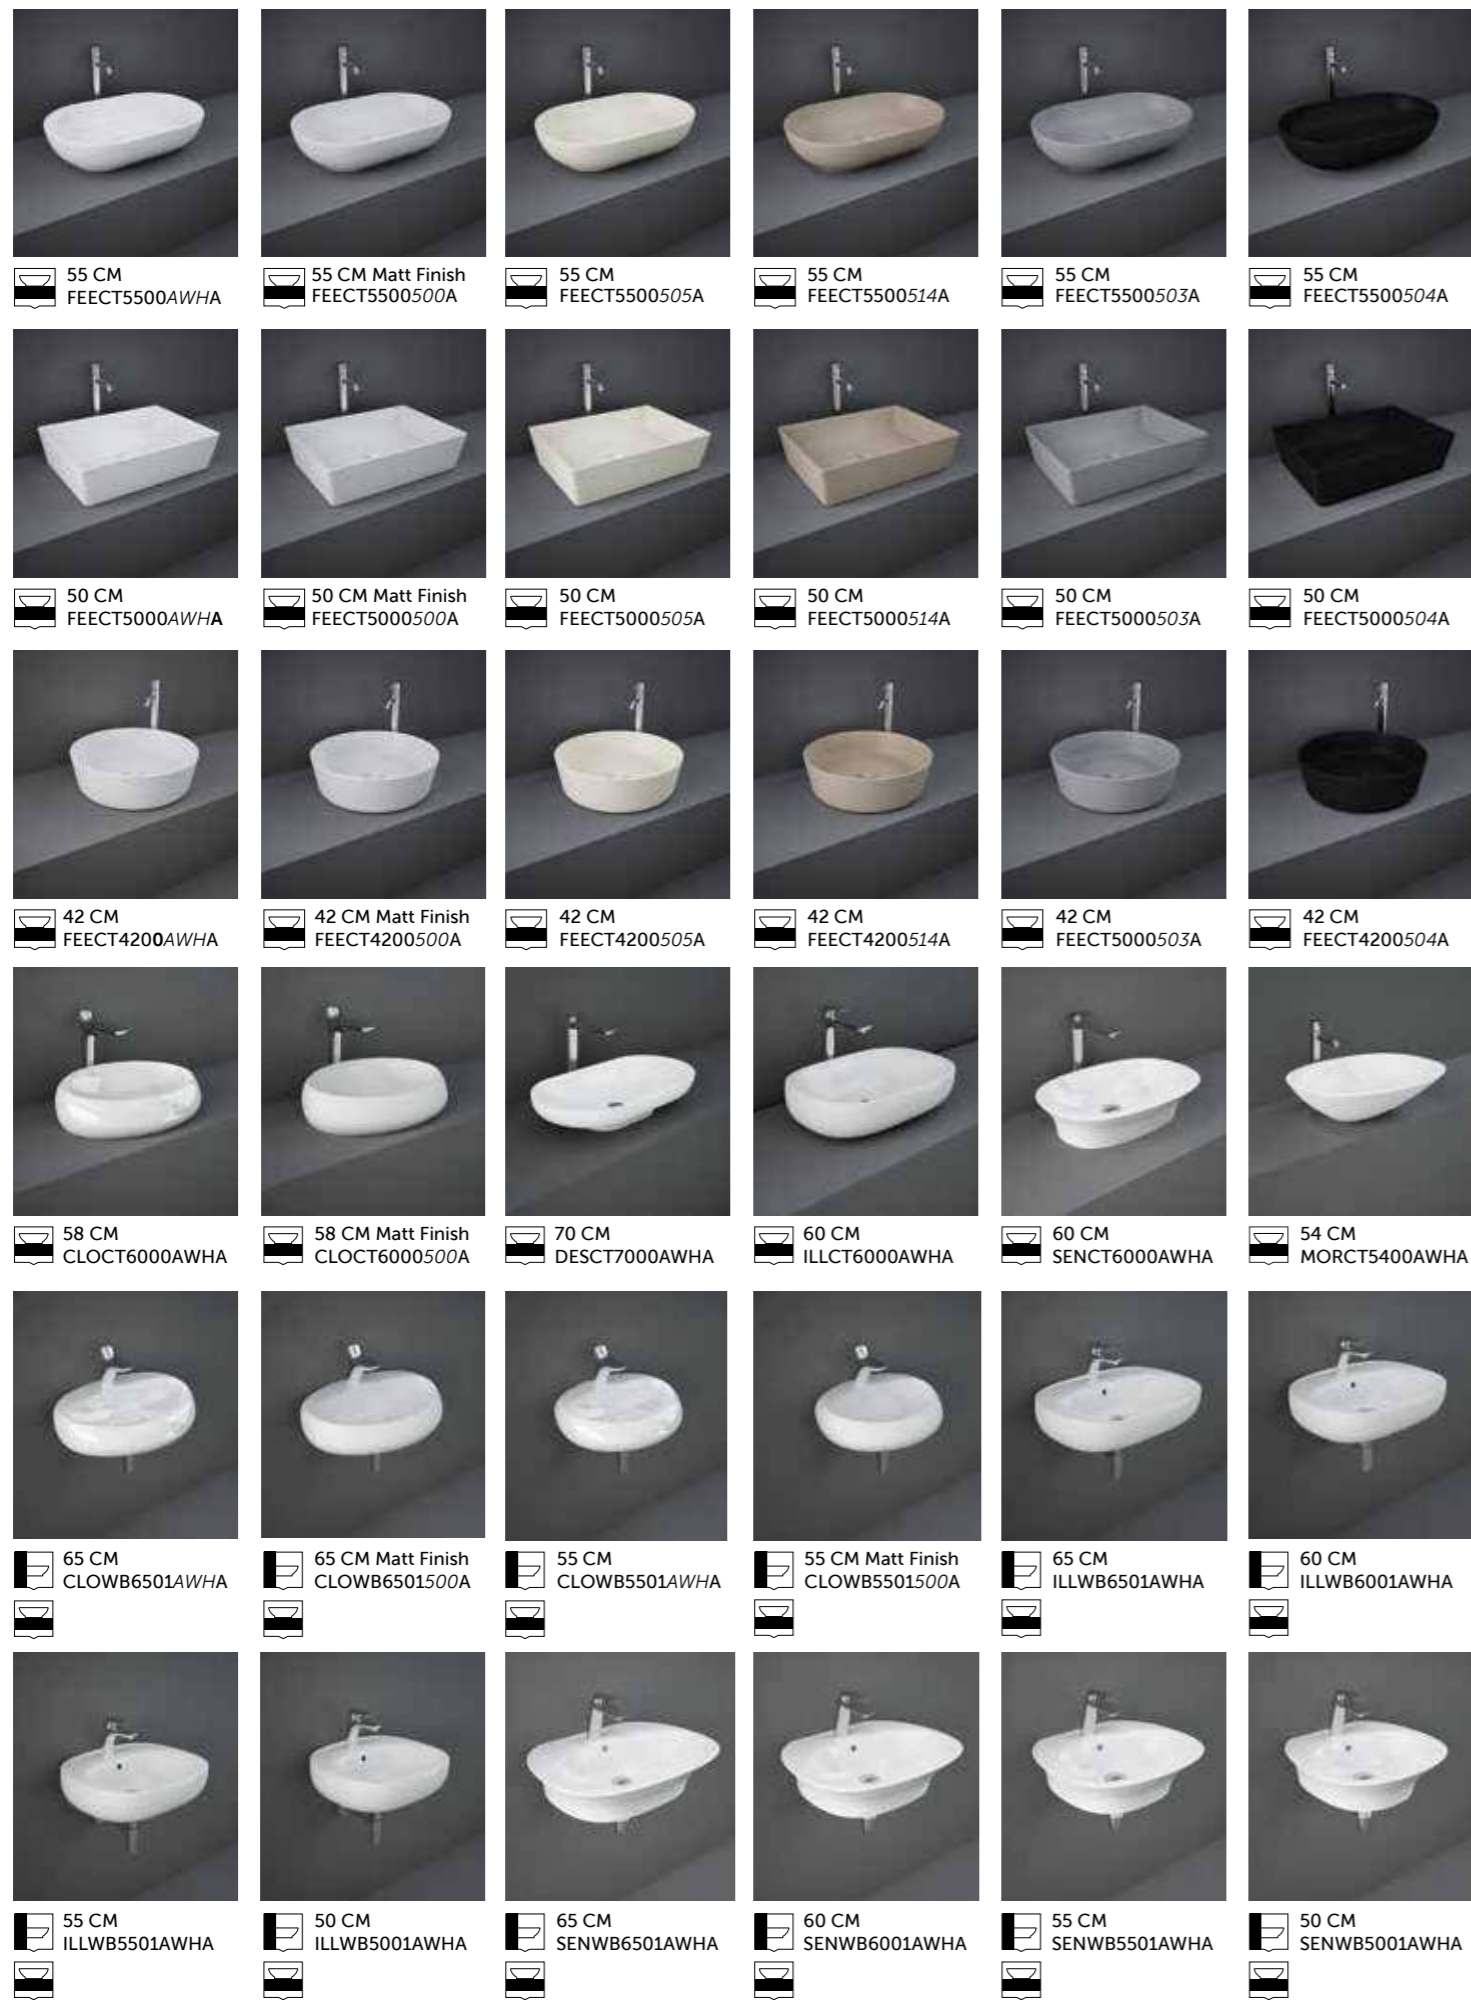

Some examples of customization

TECHWOOD

WASHBASINS SUITABLE FOR RAK-PLANO

RAK-PRECIOUS SURFACES

FURNITURE

With richer finishes, RAK-Precious provides a luxurious alternative to the functional ceramic white. Combining collections for floors, walls, bathroom furnishings and accessories, RAK-Precious offers complete solutions, enabling you to create your own personal idea of harmony.