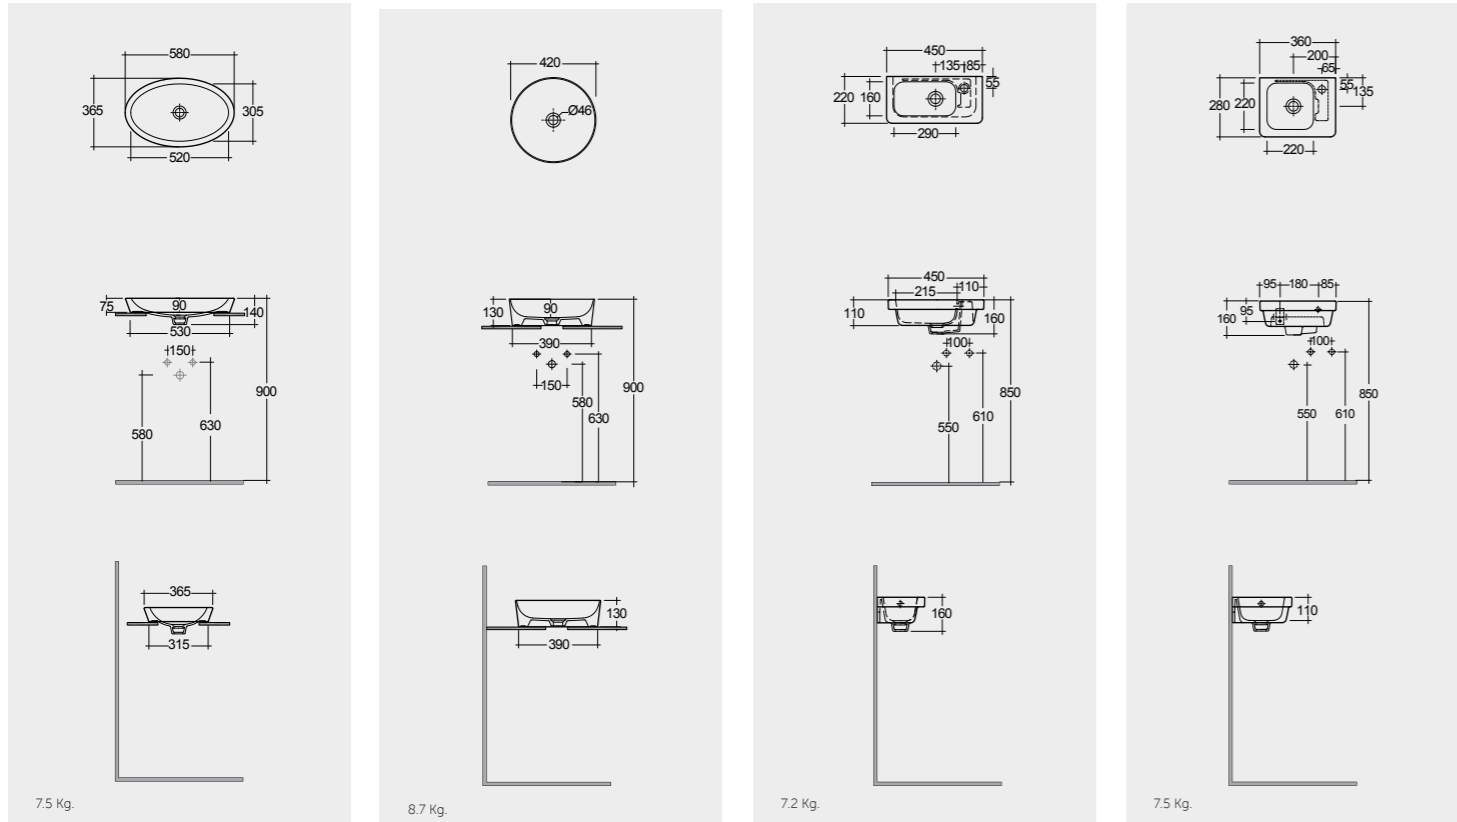

Models

النماذج

58 CM
RST01AWHA
Oval

42 CM
FEECT4200AWHA
Round

45 CM
RST0701AWHA

36 CM
RST1001AWHA

Measurements

القياسات