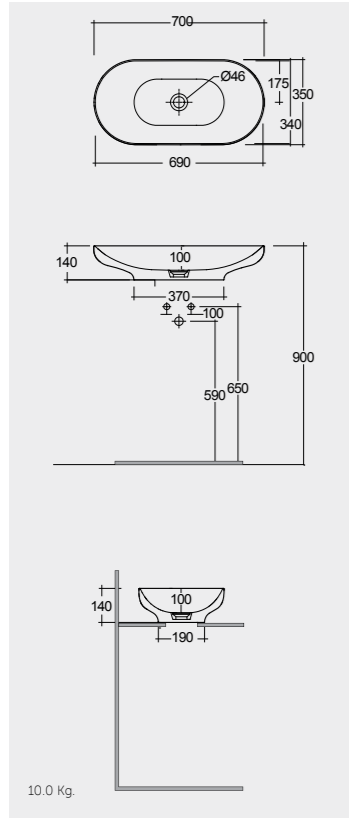

Measurements

القياسات