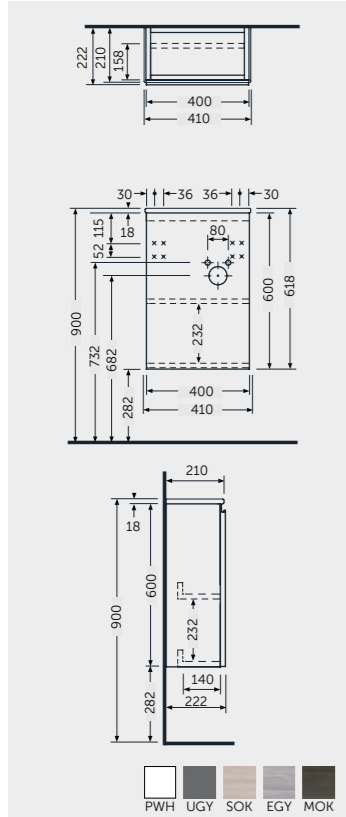

Inspectionable

Measurements

القياسات