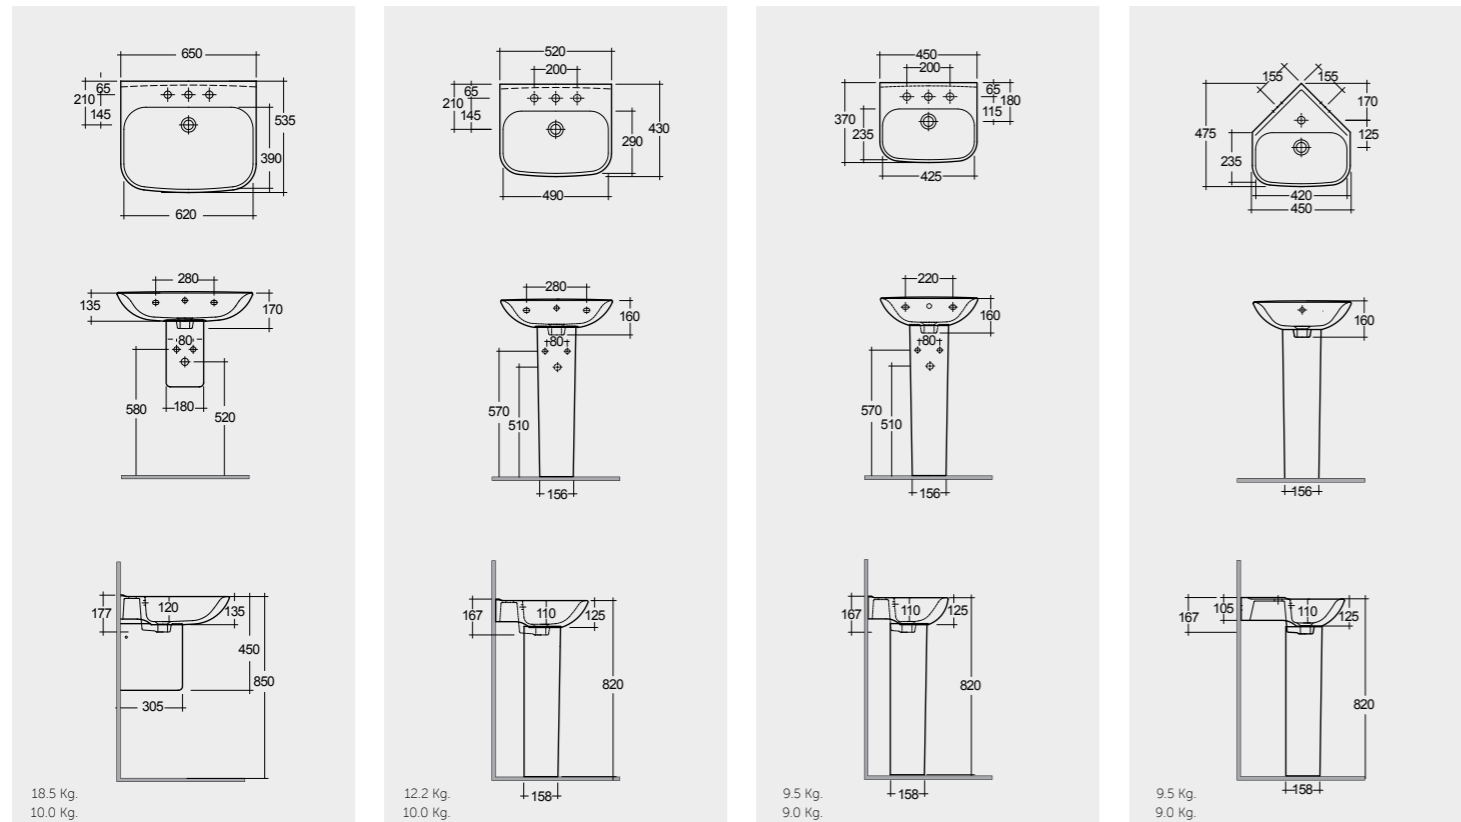

Models

النماذج

65 CM
ORG0101AWHA
CY02AWHA

52 CM
ORG0801AWHA
CY02AWHA

45 CM
ORG0701AWHA
CY02AWHA

45 CM
ORG2601AWHA
CY02AWHA

Measurements

القياسات