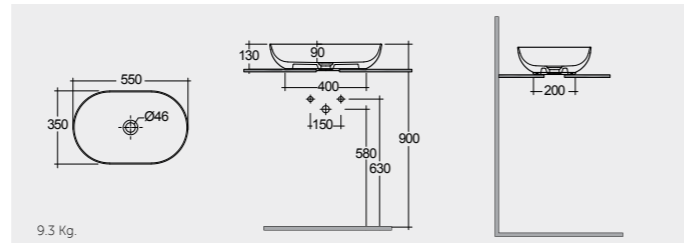

FEECT5500514A Oval