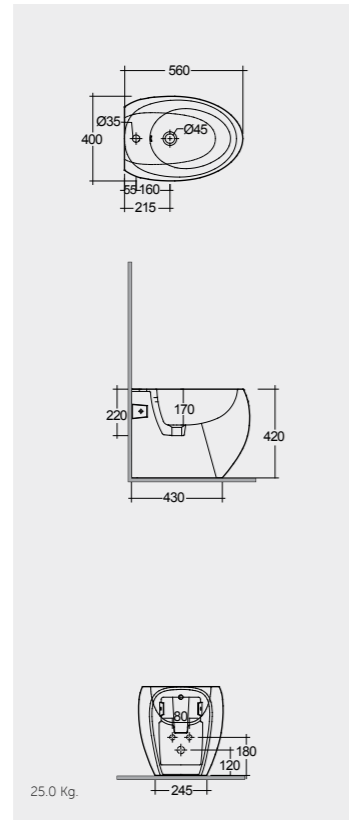

Measurements

القياسات