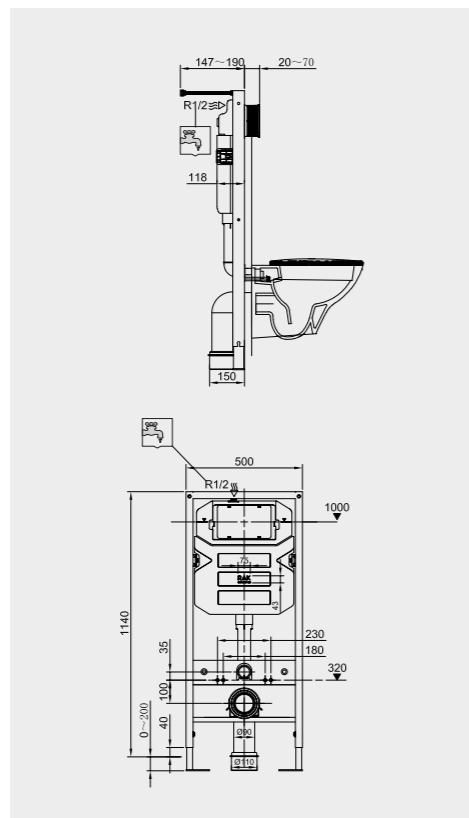

Split Frame

Measurements

القياسات