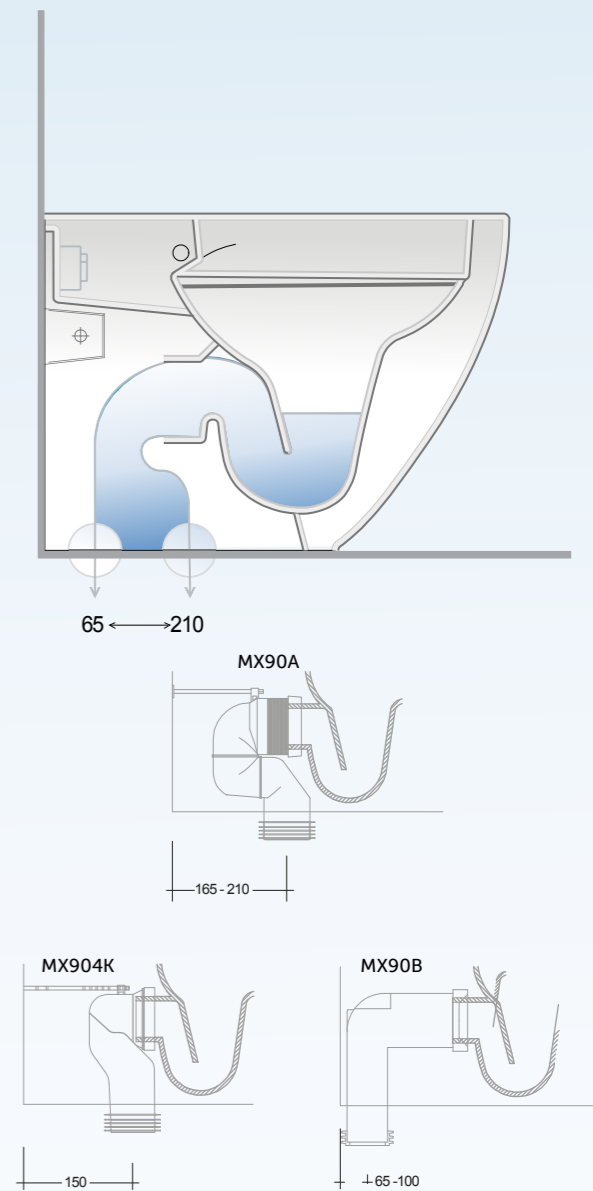

SHIFTED OUTLET RANGE
FOR DESWC1347AWHA