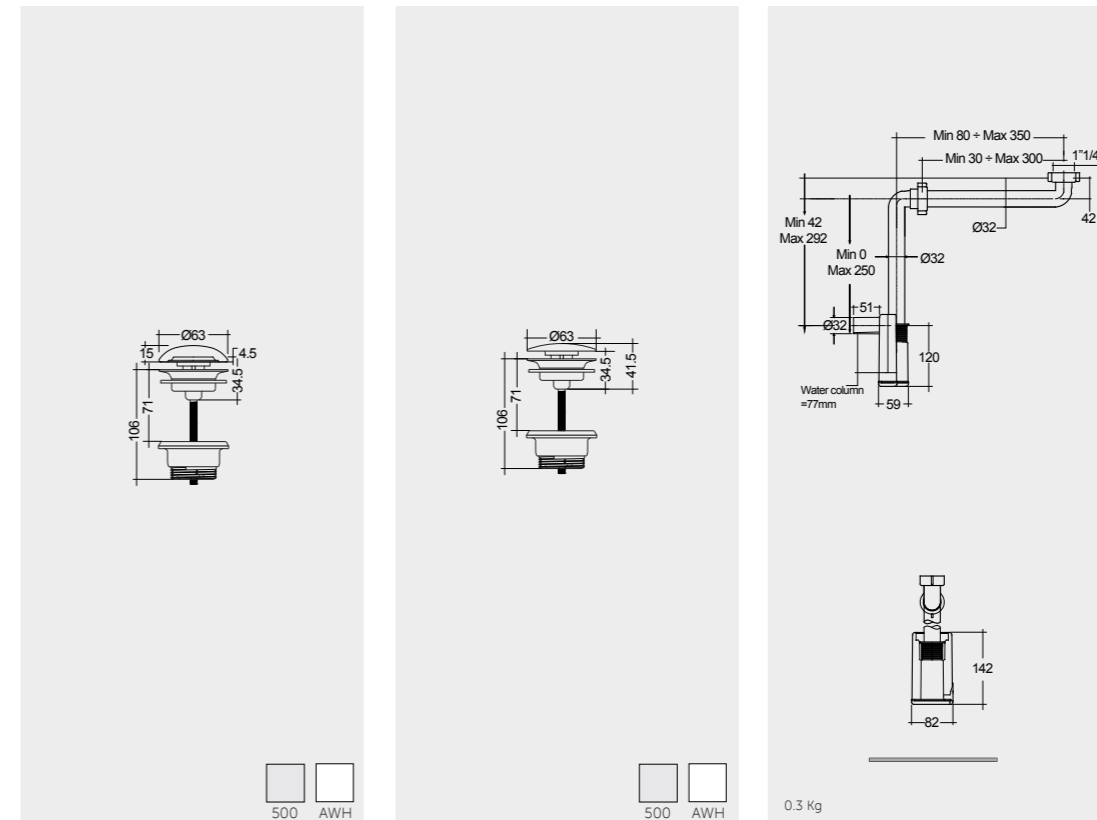

Measurements

القياسات

Notes

ملحوظة

All dimensions in mm tolerance $\pm 5\%$ for below 200mm and $\pm 3\%$ for above 200mm | جميع القياسات تكون بالمليمتر $\pm 5\%$ للقياسات التي تقل عن 200 مليمتر و $\pm 3\%$ للقياسات التي تتجاوز 200 مليمتر