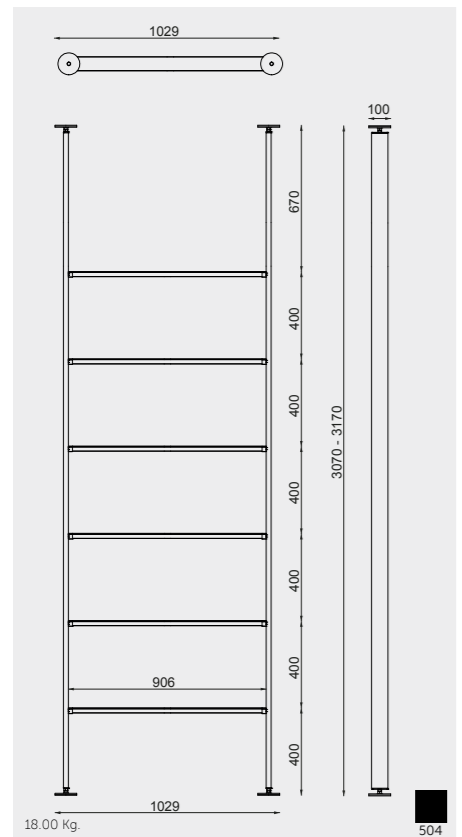

Measurements

القياسات