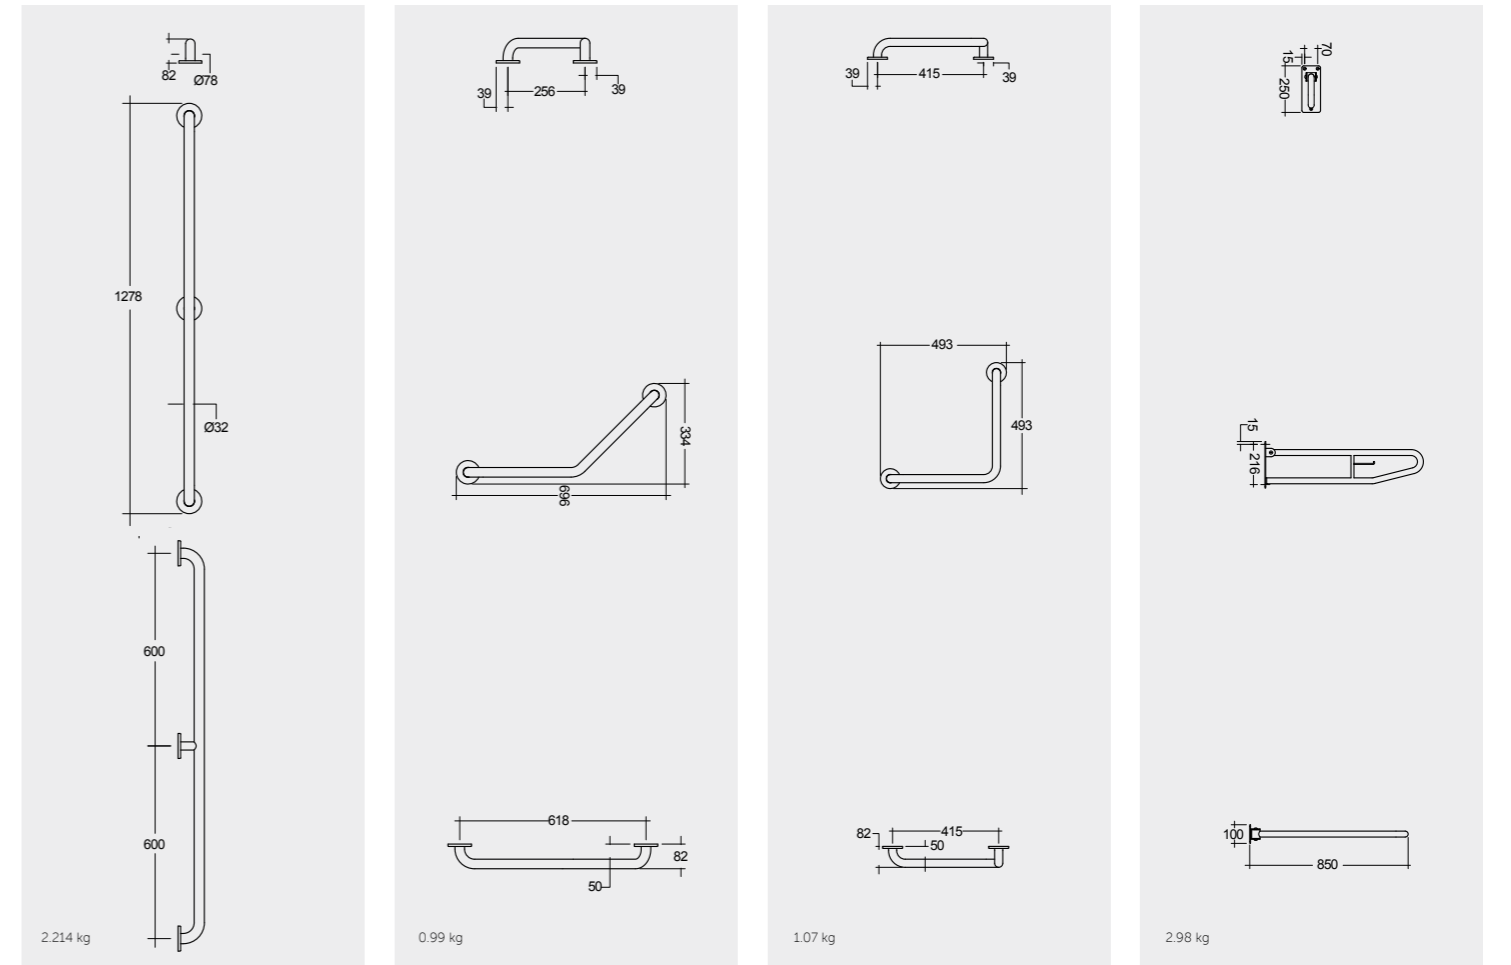

Measurements

القياسات