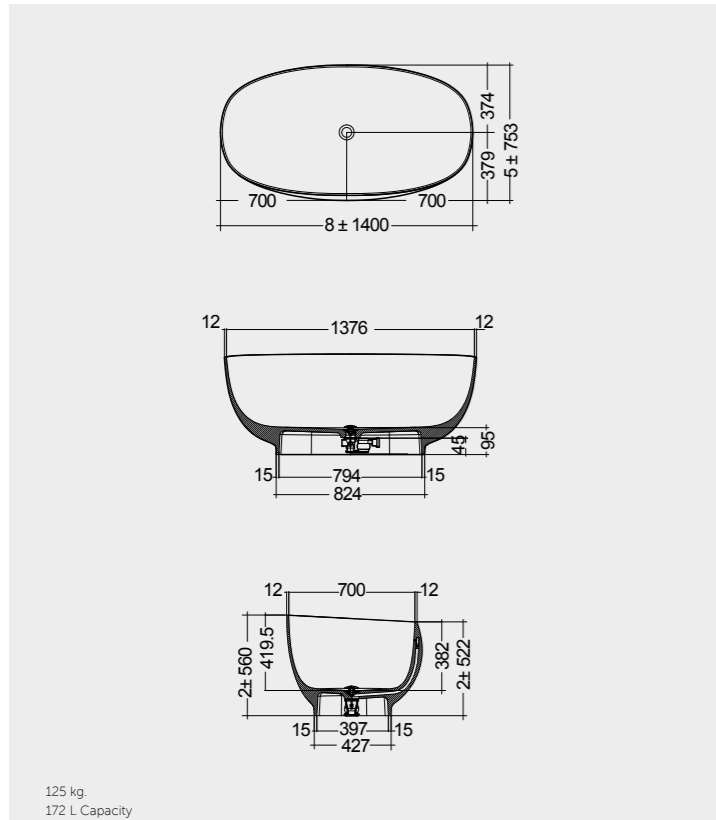

Measurements

القياسات