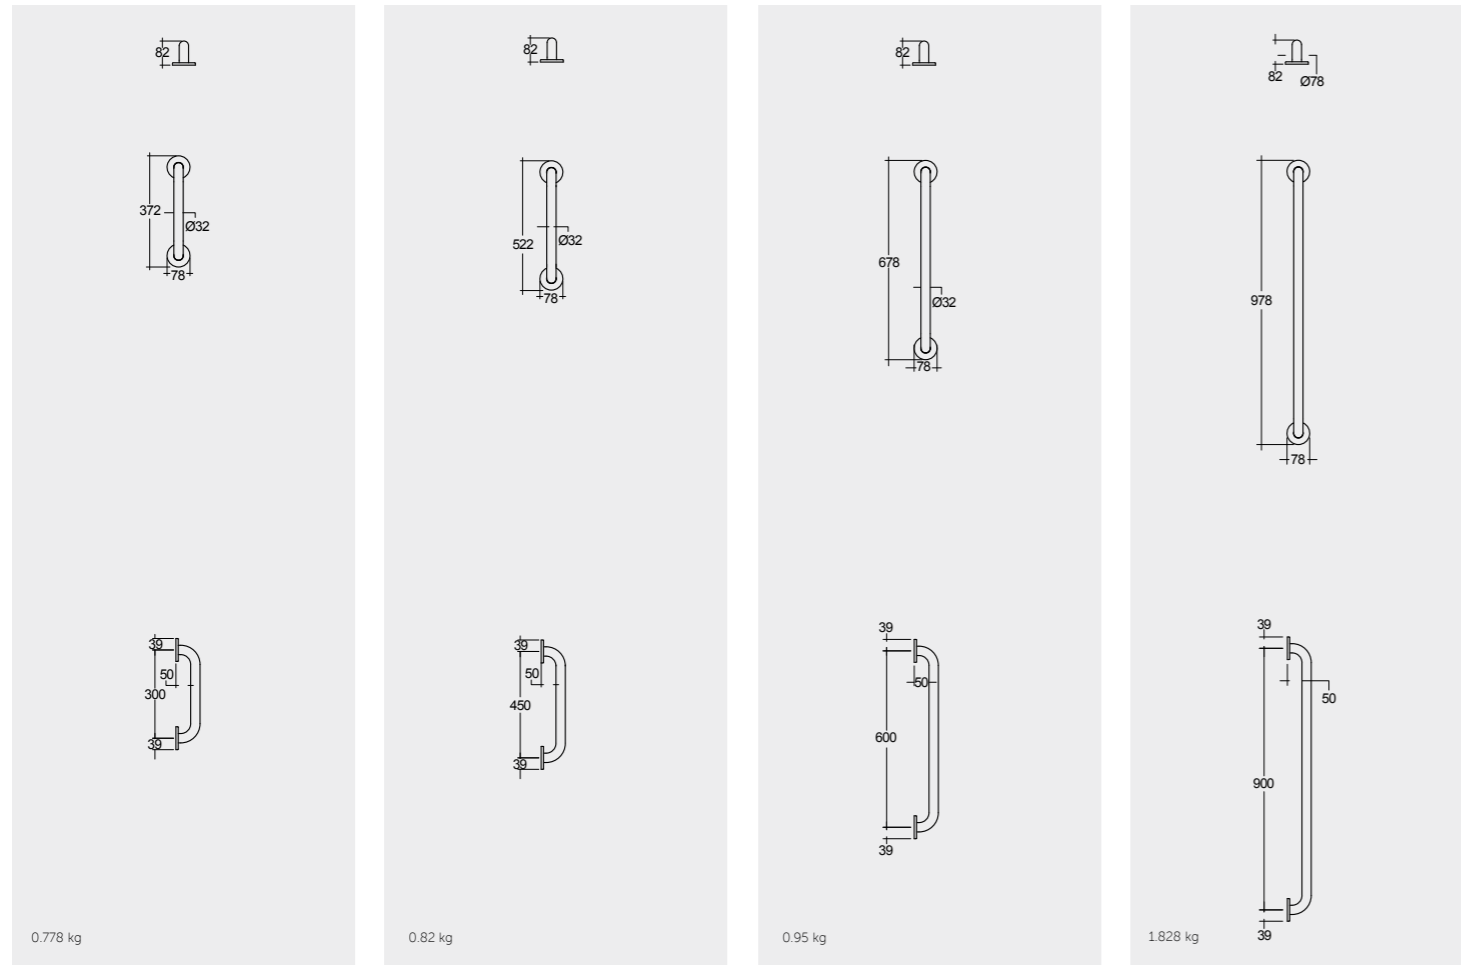

Models

النماذج

300mm (32mm DIA.)
SILGBR00300

450mm (32mm DIA.)
SILGBR00450

600mm (32mm DIA.)
SILGBR00600

900mm (32mm DIA.)
SILGBR00900

Measurements

القياسات