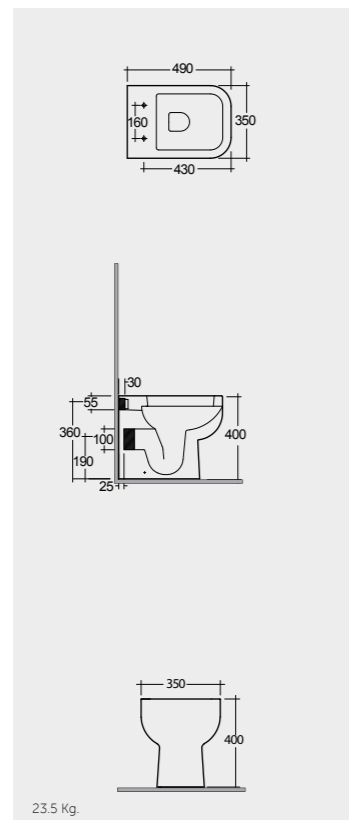

Urea RAK-Series 600
YFG187
Urea RAK-Series 600
YFG187B