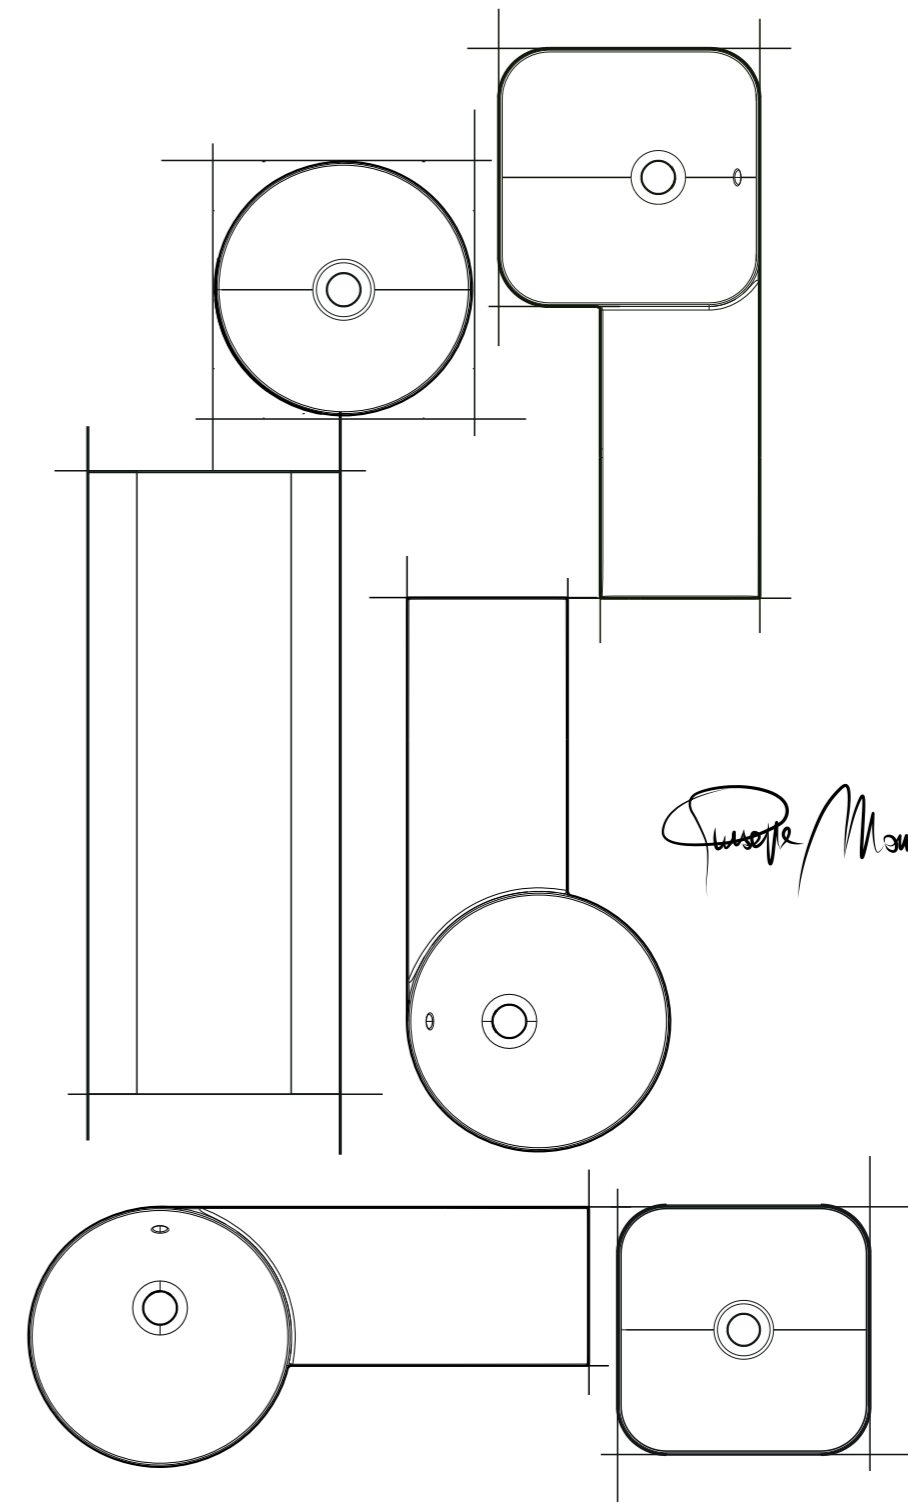

Design by Giuseppe Maurizio Scutellà

Giuseppe Maurizio Scutellà was born in Alcamo, Sicily. His collaboration with RAK Ceramics begins with RAK-Cloud (2018), a project that continues the creative thinking of the Italian designer and that integrates perfectly with his other projects such as the collection of lamps "Pirce" by Artemide (Good_Design 2008, Red Dot Award 2009, IF Design Award 2010) and the "Metropolis" collection of crystal and ceramic tables by Tonelli Design. RAK-Petit is the second concept developed together with RAK Ceramics (2019).

"I like to talk with the soul of all my projects, discover its history and capturing the most hidden hues of its character, respecting its nature and embracing its languages. It is my way of approaching its magical essence and becoming its interpreter".