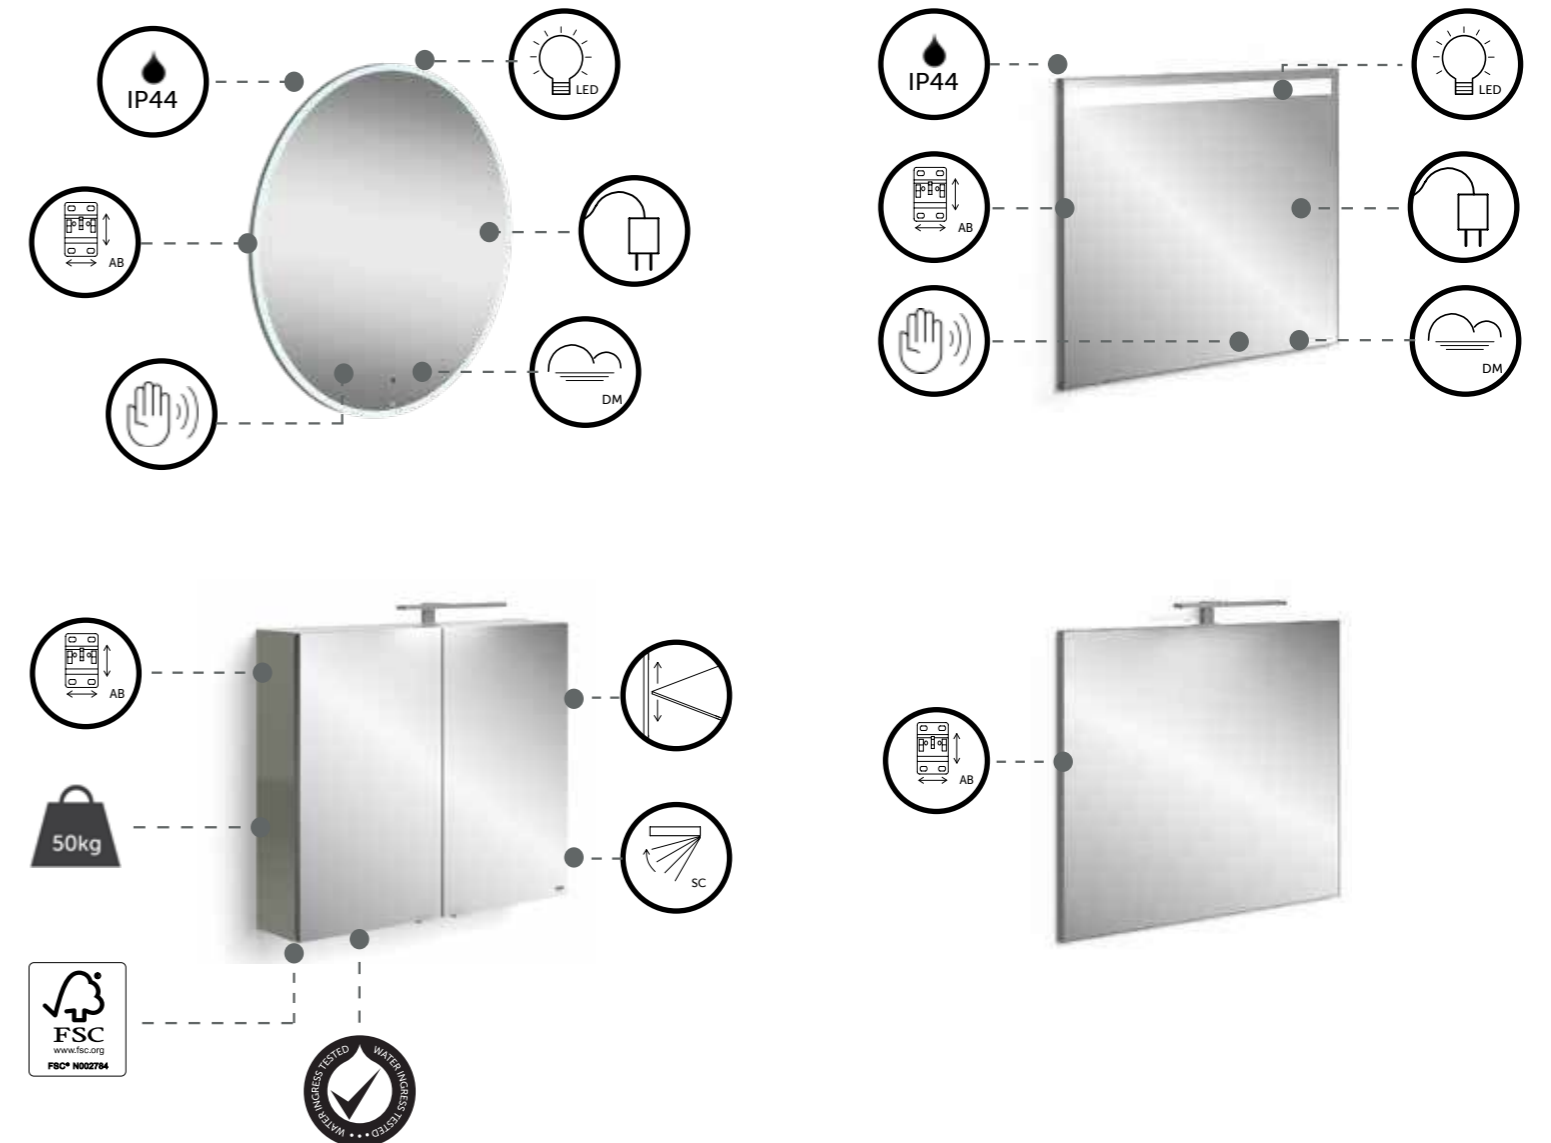

ADJUSTABLE BRACKETS

PRODUCT BENEFITS فوائد المنتج

MIRRORS مرآيا

MAINS POWERED

REVERSIBLE

DE-MISTER

LED LIGHT

TOUCHLESS ACTIVATION