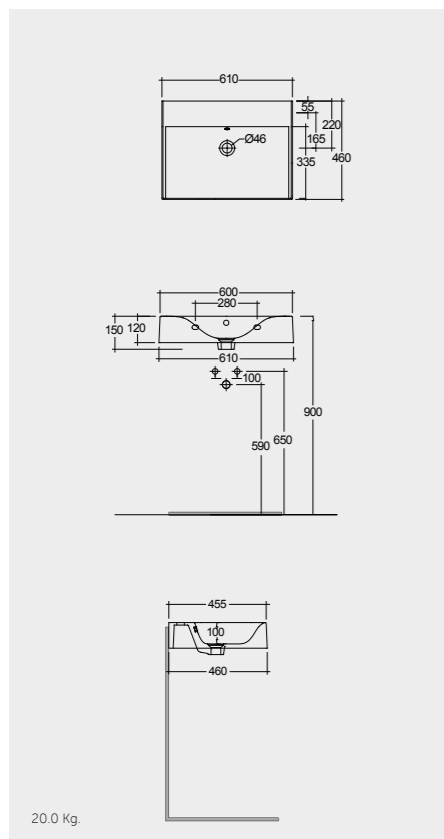

Drop-In Wash Basin 63 CM

Measurements

القياسات