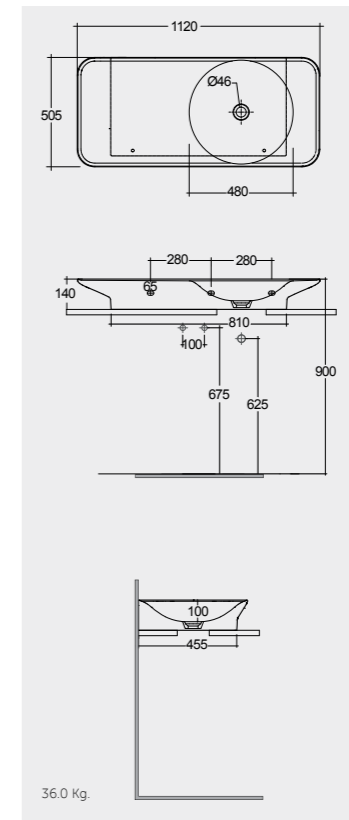

Measurements

القياسات

Notes

ملحوظة

All dimensions in mm tolerance $\pm 5\%$ for below 200mm and $\pm 3\%$ for above 200mm | جميع القياسات تكون بالمليمتر $\pm 5\%$ للقياسات التي تقل عن 200 مليمتر و $\pm 3\%$ للقياسات التي تتجاوز 200 مليمتر