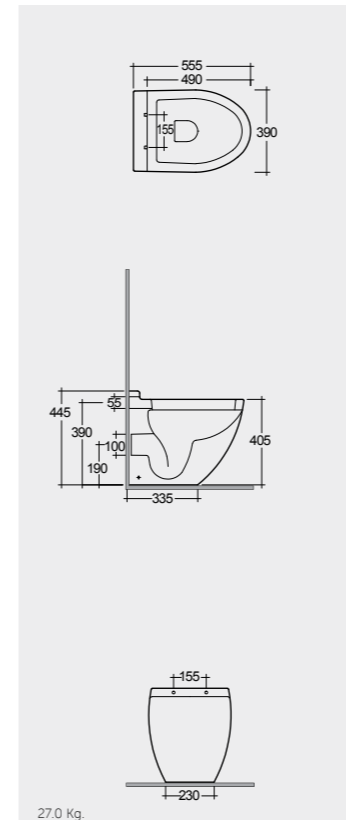

Measurements

القياسات

27.0 Kg.

Urea RAK-Reserva
YFG67C