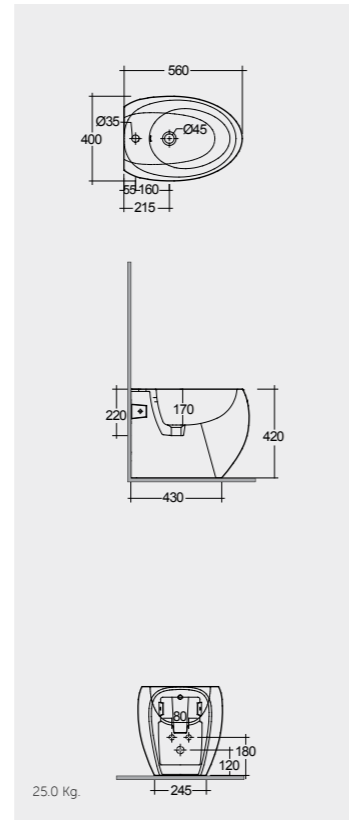

Measurements

القياسات