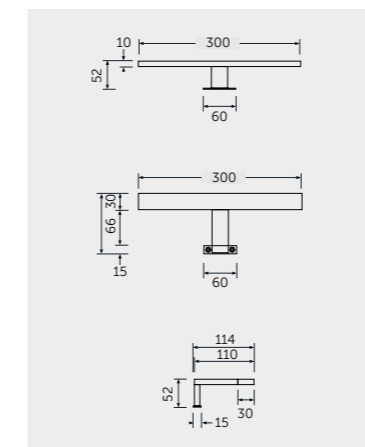

LIGHTS

الإضاءة

TOP MOUNTED T-BAR LIGHT
ضوء علوي على شكل حرف تي

ABS: JOYTB6000CR1
Cool White 6000K
450 Lumens