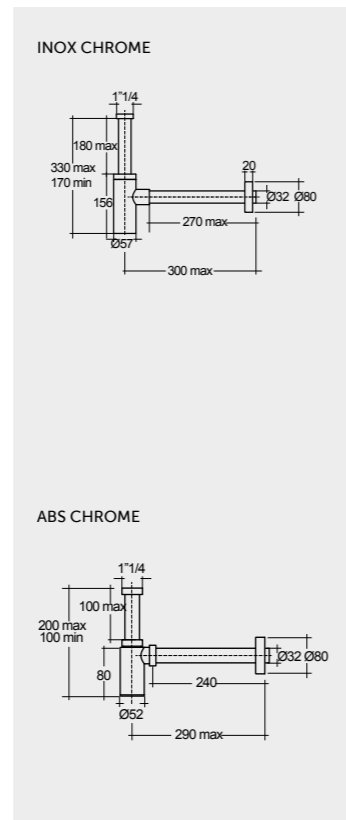

31.5 Kg.
11.3 kg.

INOX CHROME

ABS CHROME