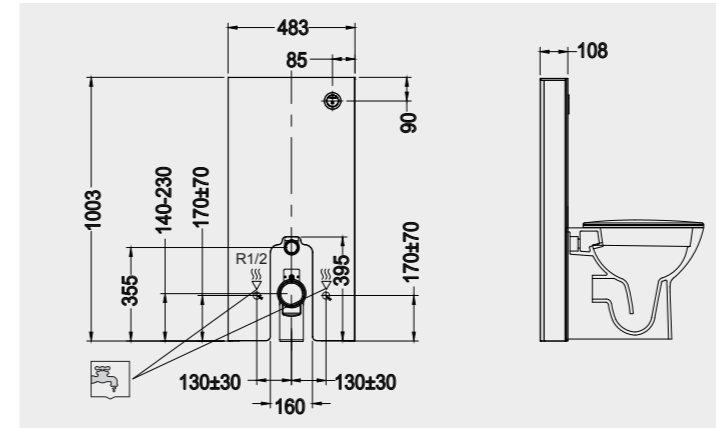

Suitable (BTW) Models for Floor Standing Cabinet Cistern :

- RAK-Caroline - P trap
- RAK-Compact - P trap
- RAK-Florence - P trap
- RAK-Karla - P trap
- RAK-Metropolitan Deluxe - P trap
- RAK-Moon - P trap
- RAK-Morning - P trap
- RAK-Opulence - P trap
- RAK-One - P trap
- RAK-Orient - P trap
- RAK-Orient - P trap
- RAK-Resort - P trap
- RAK-Series 600 - P trap
- RAK-Summit - P trap
- RAK-Venice - P trap
- RAK-Venice - P trap

أشكال ملائمة من حمامات مستندة إلى الجدار للخزانات الأرضية:

- راك-أورينت بمحبس غلق مزدوج (بي)
- راك-أورينت بمحبس غلق مزدوج (بي)
- راك-فلورنس بمحبس غلق مزدوج (بي)
- راك-كارلا بمحبس غلق مزدوج (بي)
- راك-متروبوليتن فاخر بمحبس غلق مزدوج (بي)
- راك-مون بمحبس غلق مزدوج (بي)
- راك-مورنينغ بمحبس غلق مزدوج (بي)
- راك-أوبيلنس بمحبس غلق مزدوج (بي)
- راك-وان بمحبس غلق مزدوج (بي)
- راك-أورينت بمحبس غلق مزدوج (بي)
- راك-أورينت بمحبس غلق مزدوج (بي)
- راك-ريزورت بمحبس غلق مزدوج (بي)
- راك-سيريز ٦٠٠ بمحبس غلق مزدوج (بي)
- راك-ساميت بمحبس غلق مزدوج (بي)
- راك-فينيس بمحبس غلق مزدوج (بي)
- راك-فينيس بمحبس غلق مزدوج (بي)
- راك-كومباكت بمحبس غلق مزدوج (بي)
- راك-فلورنس بمحبس غلق مزدوج (بي)
- راك-كارلا بمحبس غلق مزدوج (بي)
- راك-متروبوليتن فاخر بمحبس غلق مزدوج (بي)
- راك-مون بمحبس غلق مزدوج (بي)
- راك-مورنينغ بمحبس غلق مزدوج (بي)
- راك-أوبيلنس بمحبس غلق مزدوج (بي)
- راك-وان بمحبس غلق مزدوج (بي)