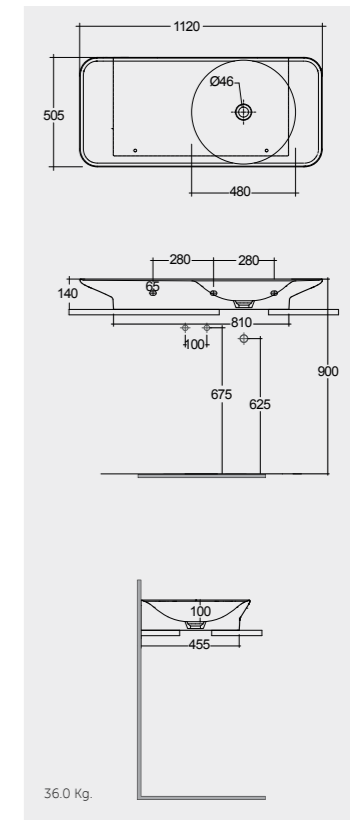

Measurements

القياسات

Notes

ملحوظة

All dimensions in mm tolerance $\pm 5\%$ for below 200mm and $\pm 3\%$ for above 200mm | جميع القياسات تكون بالمليمتر $\pm 5\%$ للقياسات التي تقل عن 200 مليمتر و $\pm 3\%$ للقياسات التي تتجاوز 200 مليمتر