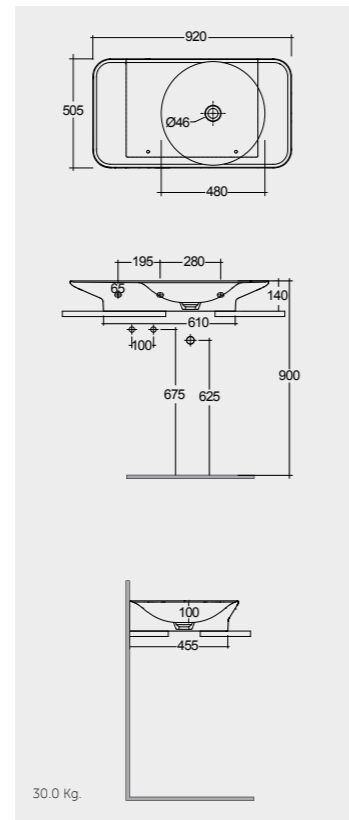

Measurements

القياسات