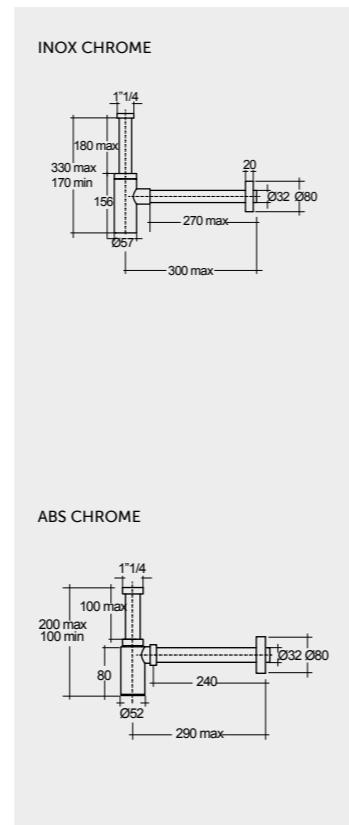

Measurements

القياسات

Colours available

Colours shown here are as close to actual sanitaryware as printing process will allow
الألوان المبينة هنا قريبة إلى ألوان الأدوات الصحية الفعلية حسبما تسمح به عملية الطباعة

الألوان المتاحة

Models

النماذج