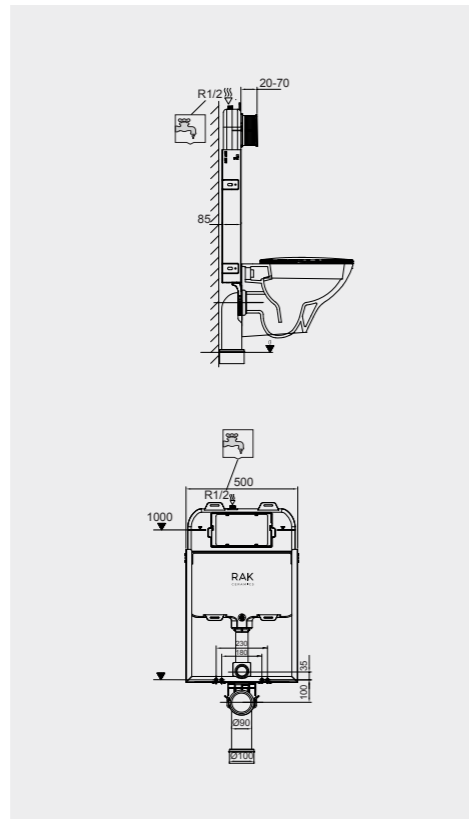

Models

النماذج

8 CM FS12RAK8C
FS12RAK8C.A (4.5L setting)

8 CM FS05RAK8C
FS05RAK8C.A (4.5L setting)

8 CM FS04RAK8C
FS04RAK8C.A (4.5L setting)

Measurements

القياسات

Models