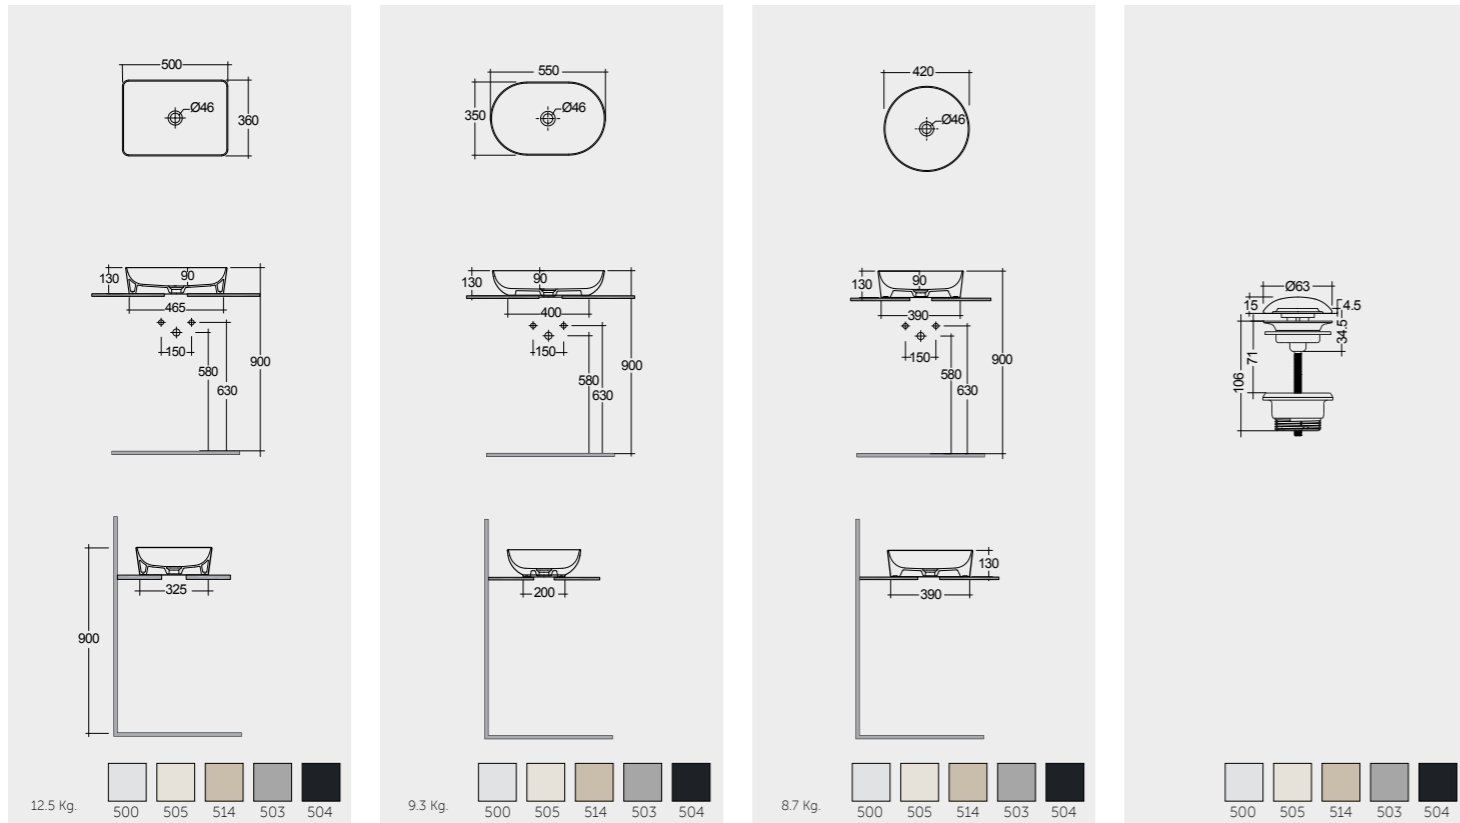

Measurements

القياسات

Notes

ملحوظة

All dimensions in mm tolerance $\pm 5\%$ for below 200mm and $\pm 3\%$ for above 200mm | جميع القياسات تكون بالمليمتر $\pm 5\%$ للقياسات التي تقل عن 200 مليمتر و $\pm 3\%$ للقياسات التي تتجاوز 200 مليمتر