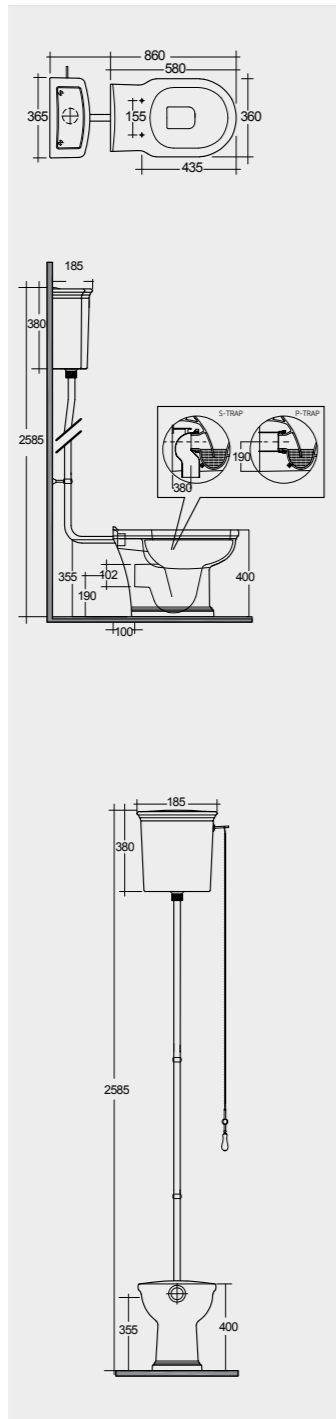

LACQUERED
POLYESTER

Models

النماذج

58 CM
WT21AWHA
CISTERN : WT23AWHA
FITTINGS : FTWTLOCIST

With Front Lever

58 CM
WT21AWHA

Back Open

Measurements