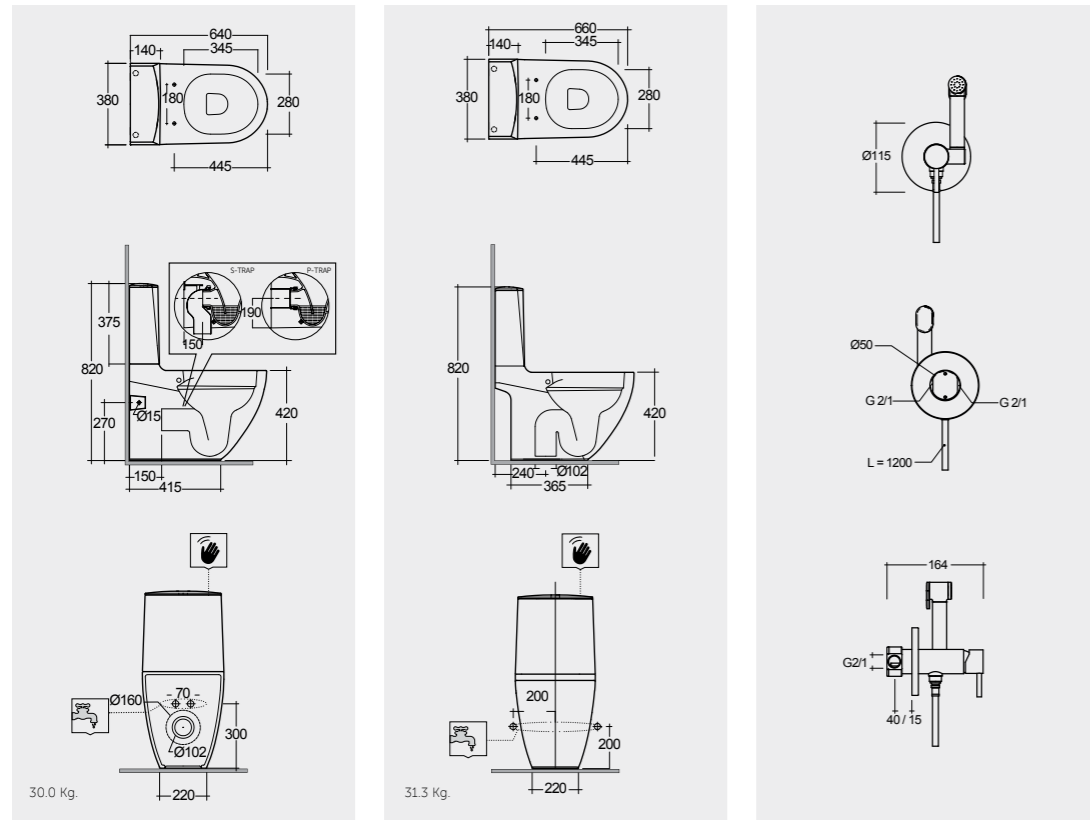

Measurements

القياسات

Urea RAK-Des
DESSC3900WH

Urea RAK-Des
DESSC3901WH

Urea RAK-Des
DESSC3900WH

Urea RAK-Des
DESSC3901WH

Colours available

الألوان المتاحة

Colours shown here are as close to actual sanitaryware as printing process will allow
الألوان المبينة هنا قريبة إلى ألوان الأدوات الصحية الفعلية حسبما تسمح به عملية الطباعة