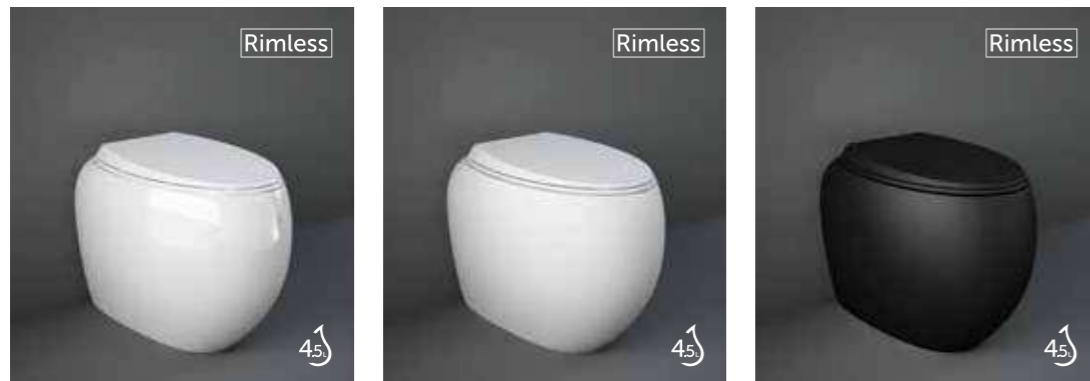

RAK-PRECIOUS
COUNTER TOP SURFACES

Models

النماذج

56 CM CLOWC1346AWHA AWH
56 CM CLOWC1346500A 500
56 CM CLOWC1346504A 504

Hidden Fixations
Comfort Height 42 CM

Matt Finish
Hidden Fixations
Comfort Height 42 CM