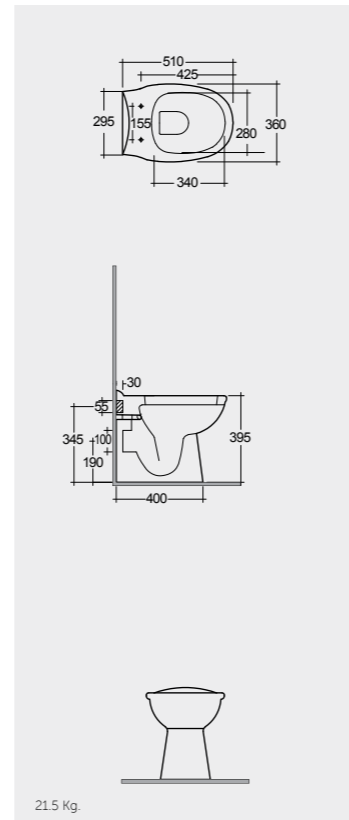

21.5 Kg.
ABS RAK-Karla
KR05DXAWHA
ABS RAK-Karla
KR05DXSCAWHA
Urea RAK-Karla
YFG047

Colours available

الالوان المتاحة

Colours shown here are as close to actual sanitaryware as printing process will allow
الالوان المبينة هنا قريبة إلى ألوان الأدوات الصحية الفعلية حسبما تسمح به عملية الطباعة