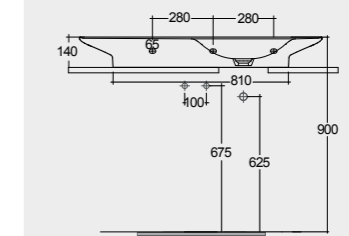

Measurements

القياسات

36.0 Kg.

36.0 Kg.

36.0 Kg.

36.0 Kg.

Notes

ملحوظة

All dimensions in mm tolerance $\pm 5\%$ for below 200mm and $\pm 3\%$ for above 200mm | جميع القياسات تكون بالمليمتر $\pm 5\%$ للقياسات التي تقل عن 200 مليمتر و $\pm 3\%$ للقياسات التي تتجاوز 200 مليمتر