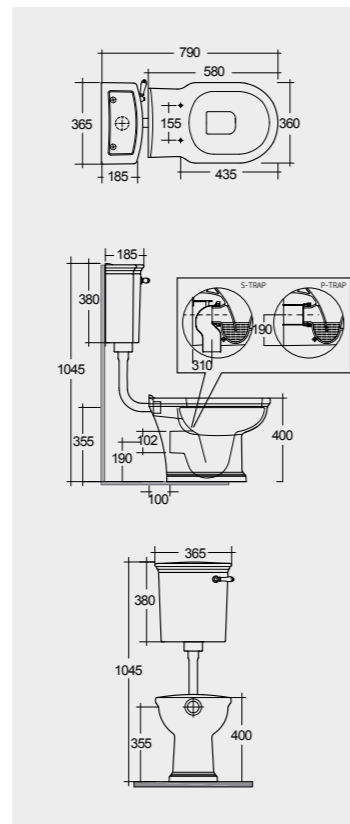

Measurements

القياسات

- Lacquered Polyester RAK-Washington WTSC3901503
- ABS RAK-Washington JM05DSCQRAWHA
- Urea RAK-Compact YFG173A

- Lacquered Polyester RAK-Washington WTSC3901503
- ABS RAK-Washington JM05DSCQRAWHA
- Urea RAK-Compact YFG173A

- Lacquered Polyester RAK-Washington WTSC3901503
- ABS RAK-Washington JM05DSCQRAWHA
- Urea RAK-Compact YFG173A

Colours available

Colours shown here are as close to actual sanitaryware as printing process will allow
الألوان المبينة هنا قريبة إلى ألوان الأدوات الصحية الفعلية حسبما تسمح به عملية الطباعة

الألوان المتاحة

Models

النماذج