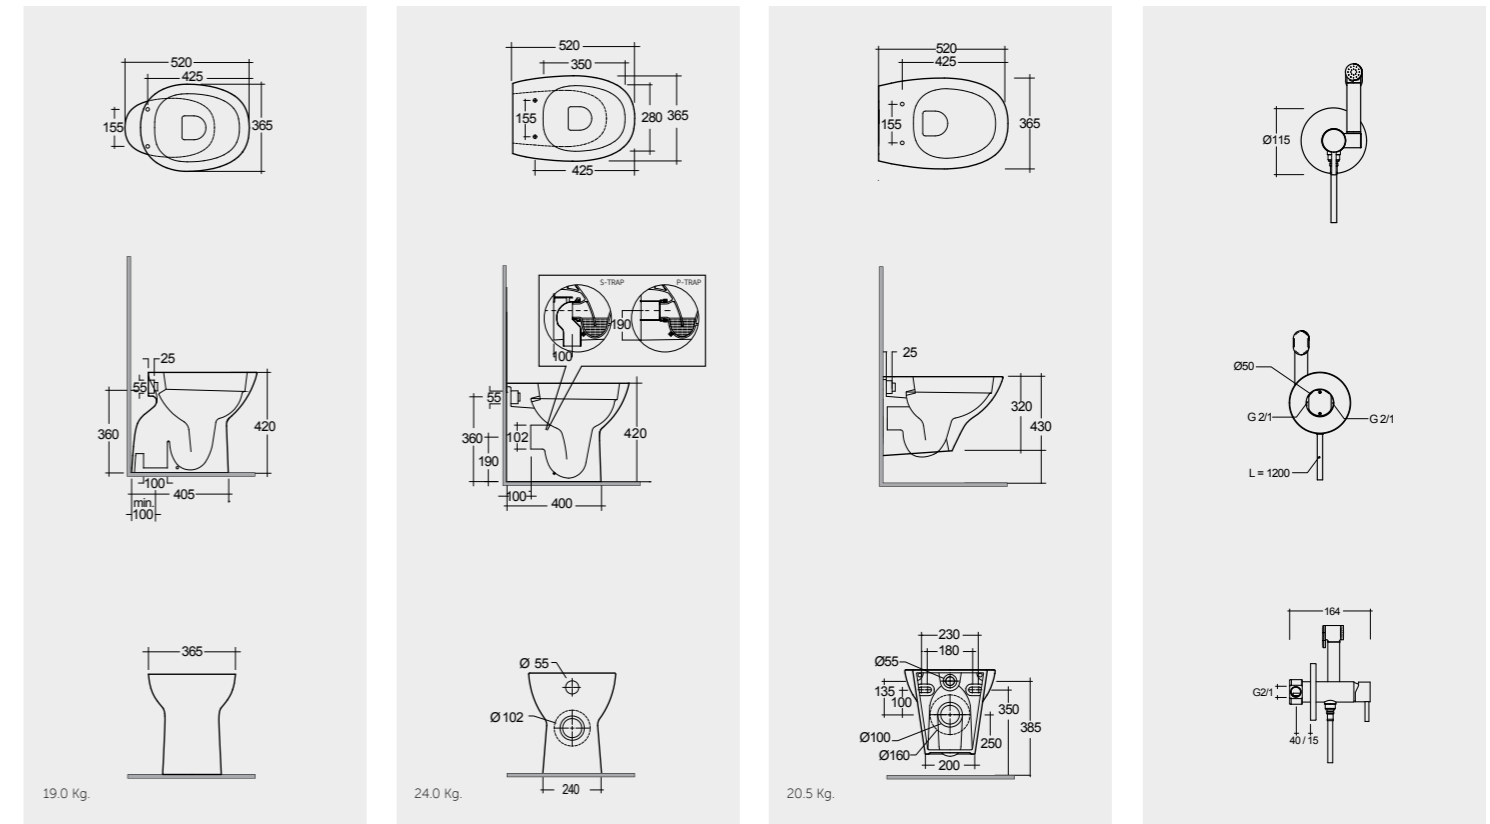

Measurements

القياسات

Urea RAK-Morning MORSC3900WH
Urea RAK-Morning MORSC3901WH

Urea RAK-Morning MORSC3900WH
Urea RAK-Morning MORSC3901WH

Urea RAK-Morning MORSC3900WH
Urea RAK-Morning MORSC3901WH