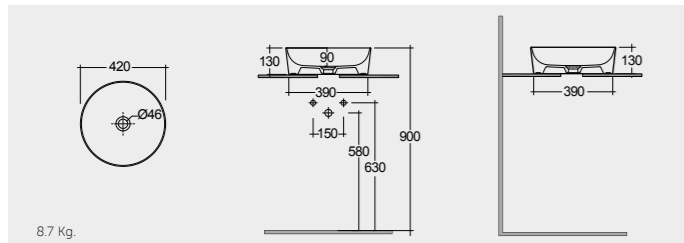

FEECT4200514A Round