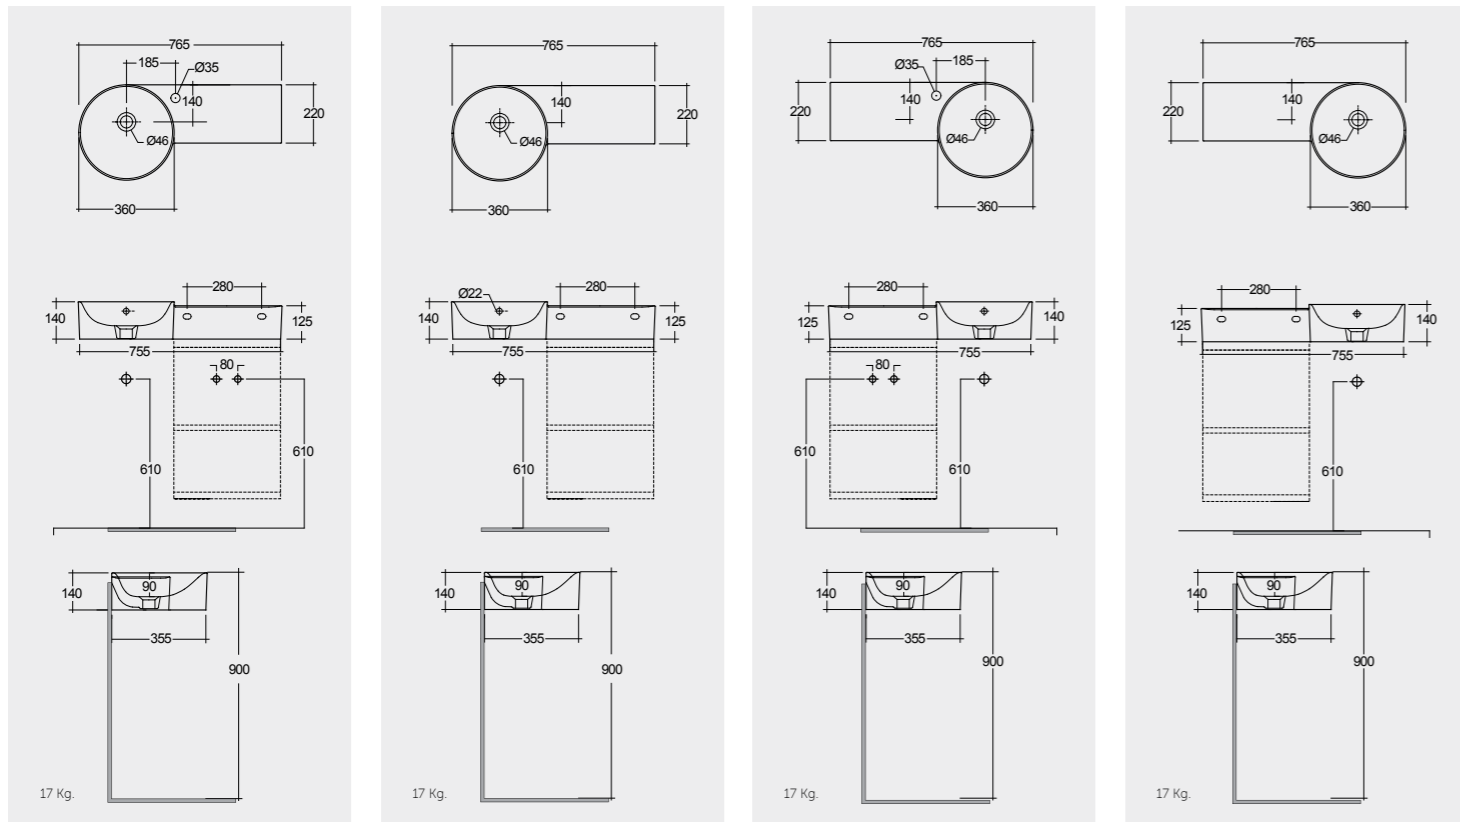

Measurements

القياسات

Notes

ملحوظة

All dimensions in mm tolerance $\pm 5\%$ for below 200mm and $\pm 3\%$ for above 200mm | جميع القياسات تكون بالمليمتر $\pm 5\%$ للقياسات التي تقل عن 200 مليمتر و $\pm 3\%$ للقياسات التي تتجاوز 200 مليمتر