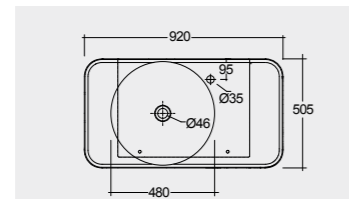

Measurements

القياسات

30.0 Kg.

30.0 Kg.

30.0 Kg.

30.0 Kg.