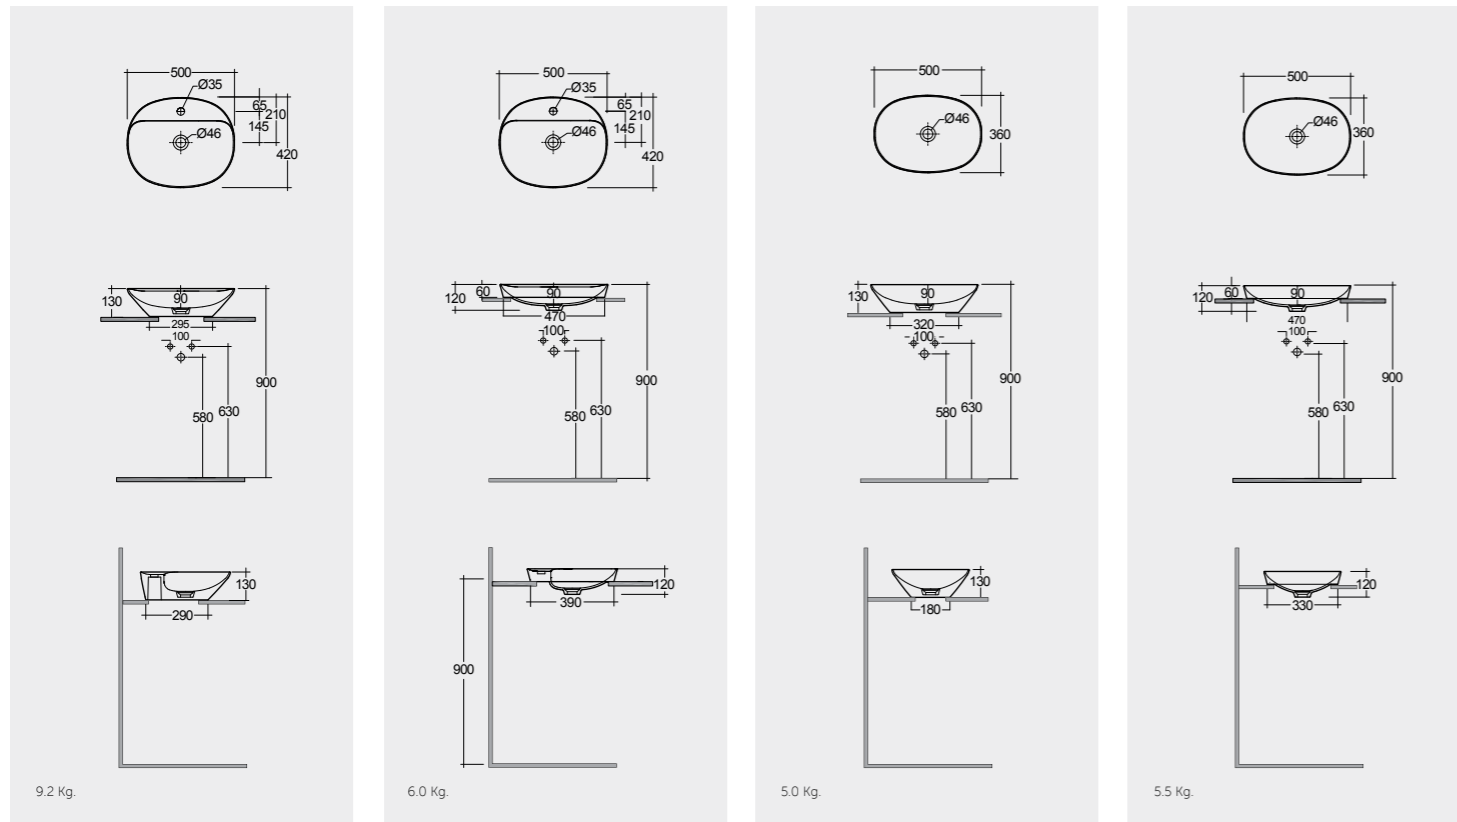

Measurements

القياسات

Notes

ملحوظة

All dimensions in mm tolerance $\pm 5\%$ for below 200mm and $\pm 3\%$ for above 200mm | جميع القياسات تكون بالمليمتر $\pm 5\%$ للقياسات التي تقل عن 200 مليمتر و $\pm 3\%$ للقياسات التي تتجاوز 200 مليمتر

Models

النماذج