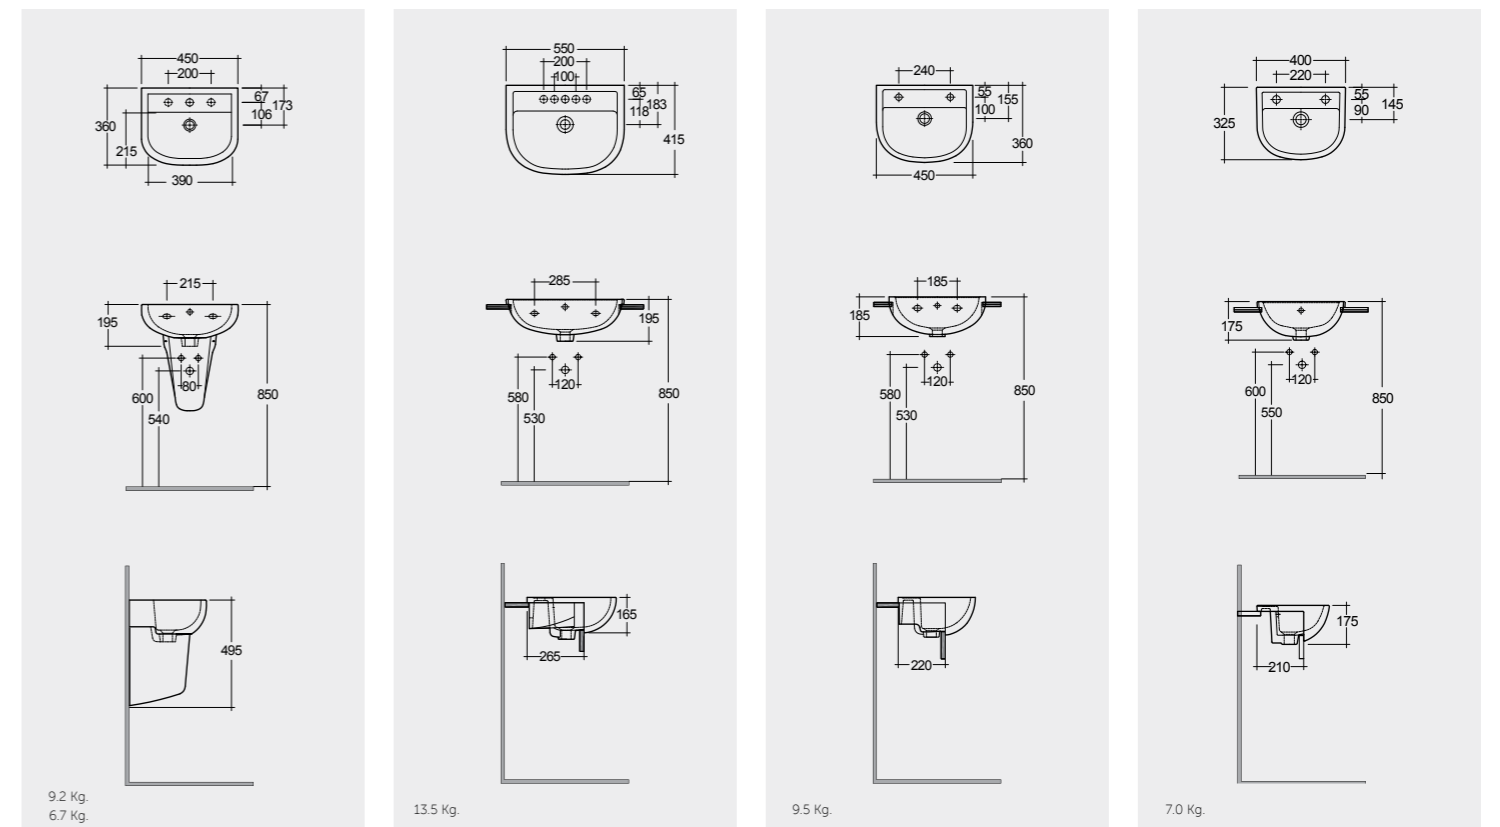

Models

النماذج

45 CM
CO0701AWHA
CO0401AWHA

55 CM
CO0901AWHA

45 CM
CO2801AWHA

40 CM
CO0902AWHA

Measurements

القياسات