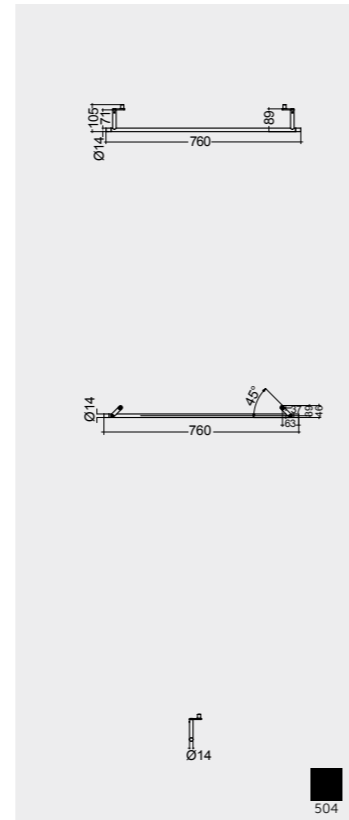

RAK-VALET METAL LEGS & TOWEL HOLDERS

Models

النماذج

Washbasin installation height at 89,5cm

Washbasin installation height at 89,5cm

Horizontal bar included for size 92 & 112 cm

Horizontal bar included for size 92 & 112 cm

Measurements

القياسات

Notes

ملحوظة

All dimensions in mm tolerance $\pm 5\%$ for below 200mm and $\pm 3\%$ for above 200mm | جميع القياسات تكون بالمليمتر $\pm 5\%$ للقياسات التي تقل عن 200 مليمتر و $\pm 3\%$ للقياسات التي تتجاوز 200 مليمتر