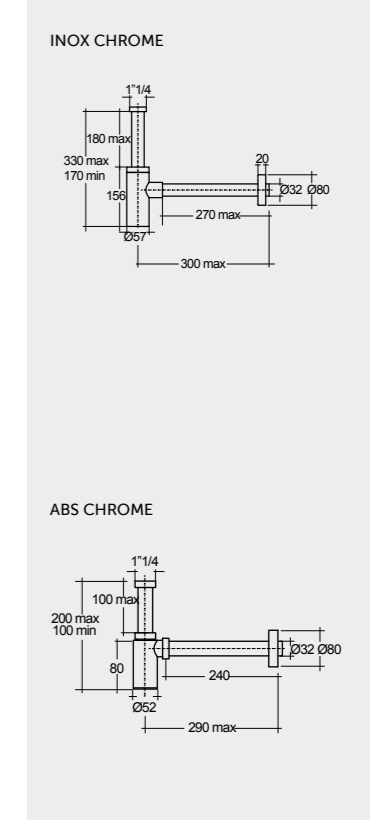

Measurements

القياسات

Notes

ملحوظة

All dimensions in mm tolerance $\pm 5\%$ for below 200mm and $\pm 3\%$ for above 200mm | جميع القياسات تكون بالمليمتر $\pm 5\%$ للقياسات التي تقل عن 200 مليمتر و $\pm 3\%$ للقياسات التي تتجاوز 200 مليمتر