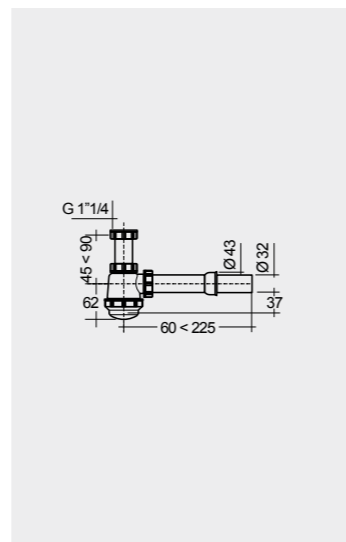

55X36 CM VARCT55000AWHA

RAK-PRECIOUS SURFACES CUT TYPE A

Counter Top Slab 163 CM + Bowl

Counter Top Slab 203 CM + Bowl

PRESL16347102A

PRESL20347102A

FOR VANITY
PP WHITE : BTRWBPPR021
Inspectionable Compact Height