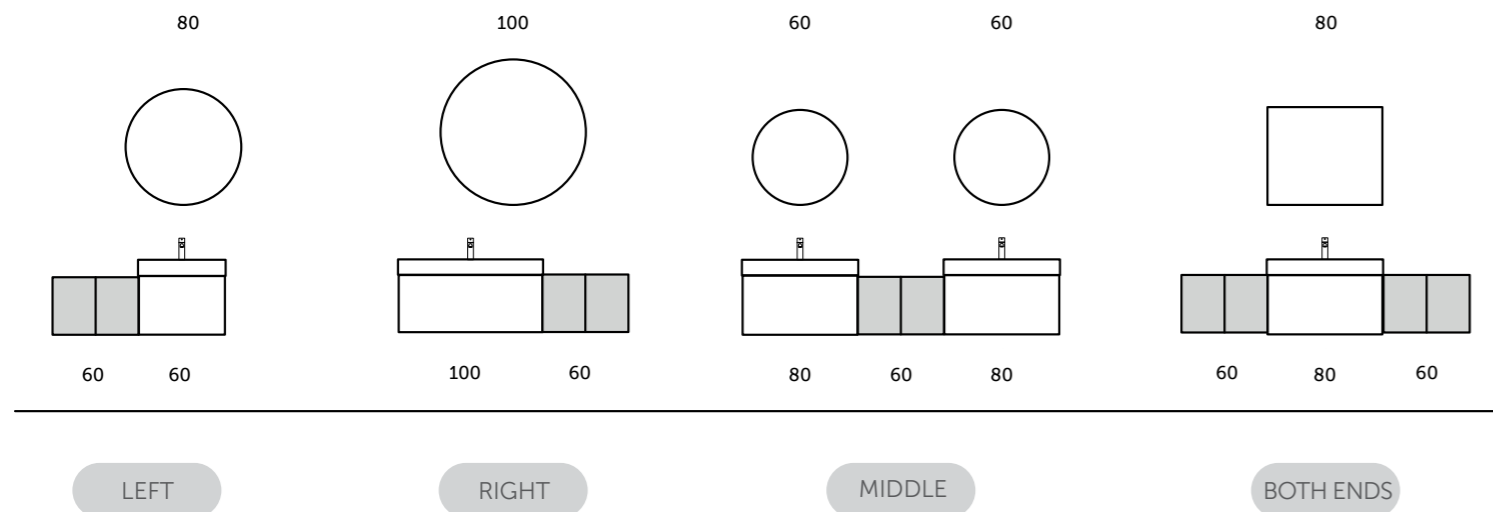

WITH RAK-DES WASHBASINS