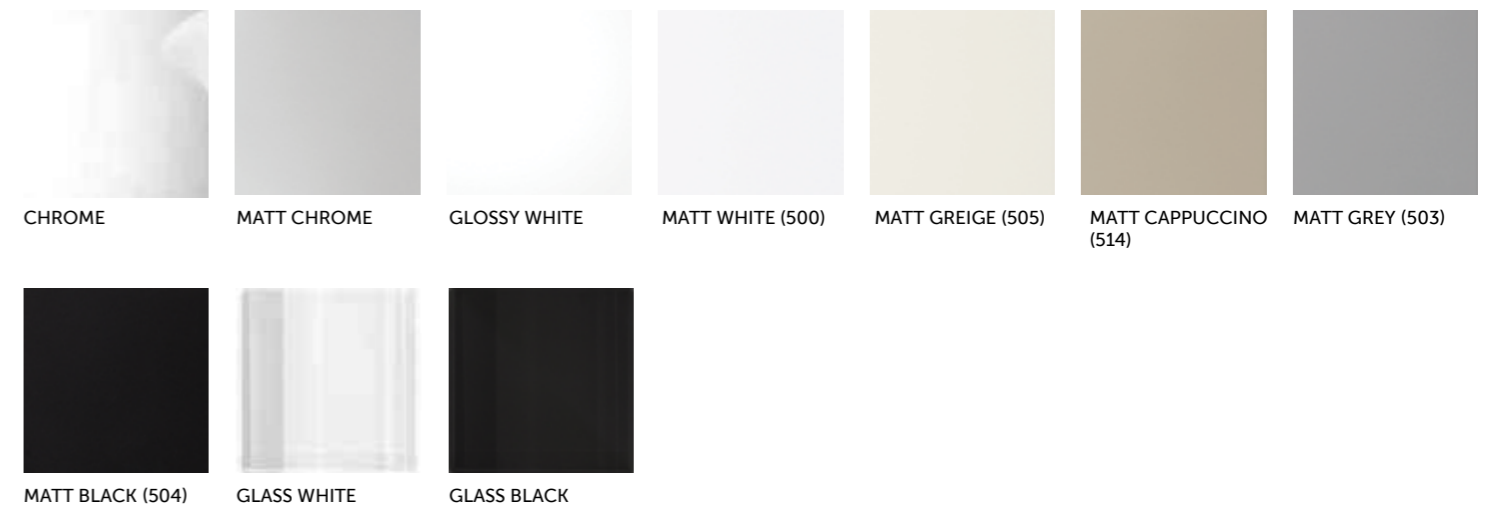

RAK-ECOFIX & RAK-NEOFIX PUSH PLATES PAGE 624-625