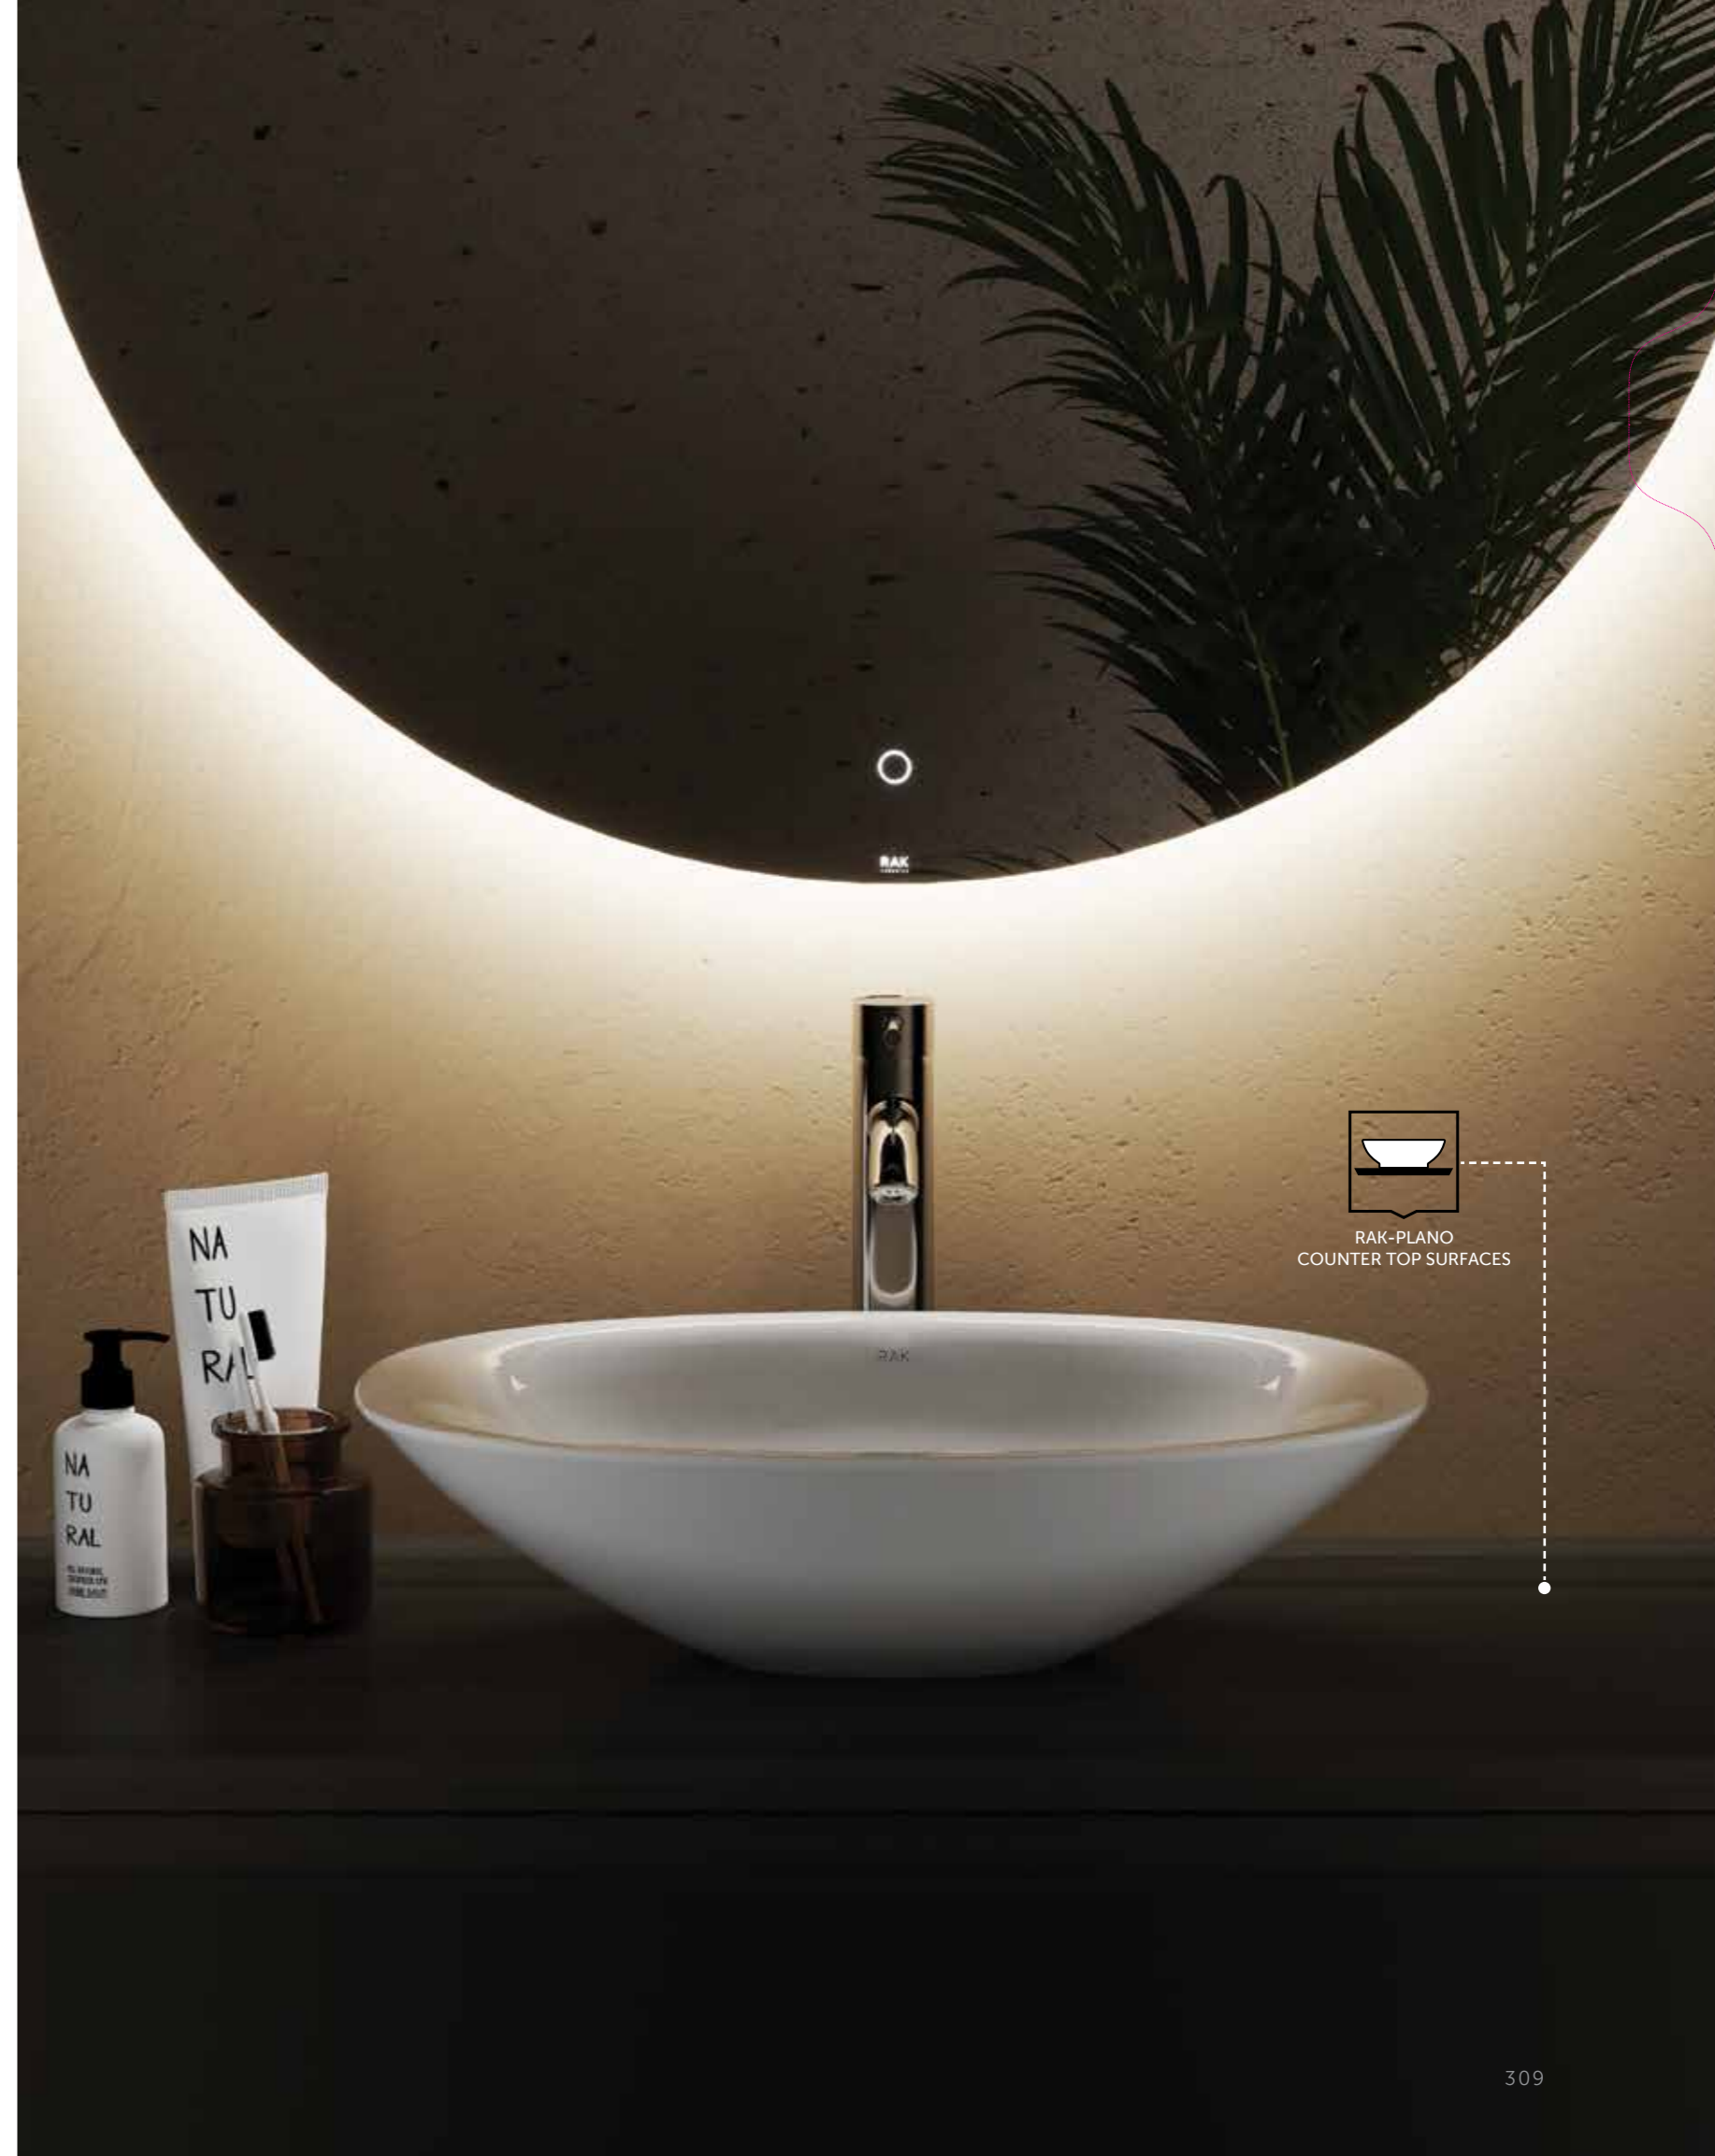

RAK-PLANO
COUNTER TOP SURFACES