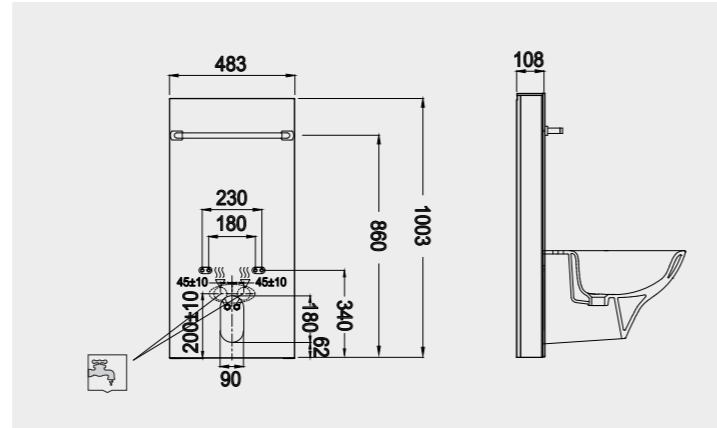

Not Suitable Models for Wall Hung Cabinet Cistern:

CO23AWHA - RAK-Special Needs Rimless Wall Hung WC 70 cm

أشكال غير ملائمة من الخزانات معدة للتعليق على الحائط:

حمامات راك ريمليس للأحتياجات الخاصة معلقة على الجدار، ٧٠ سم

Models

النماذج