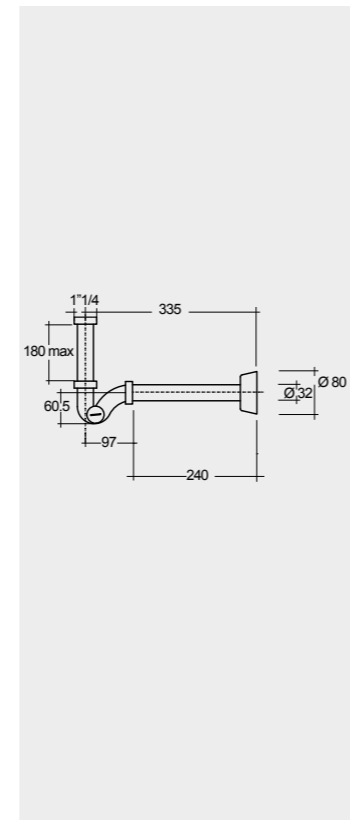

Measurements

القياسات