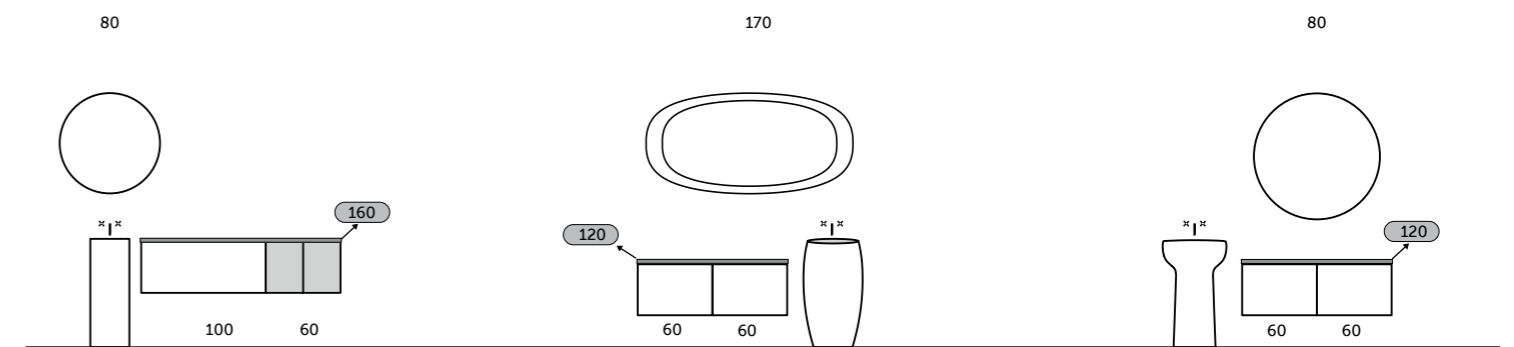

RAK-PLANO & FREESTANDING WB