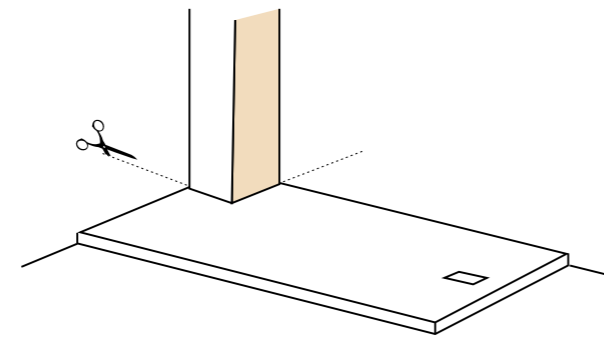

RAKSOLID DESIGN AND FUNCTIONALITY

Product range

BATHTUB REPLACEMENT

RECTANGULAR

QUADRANT

Customization

Some examples of customization

WHITE (500)