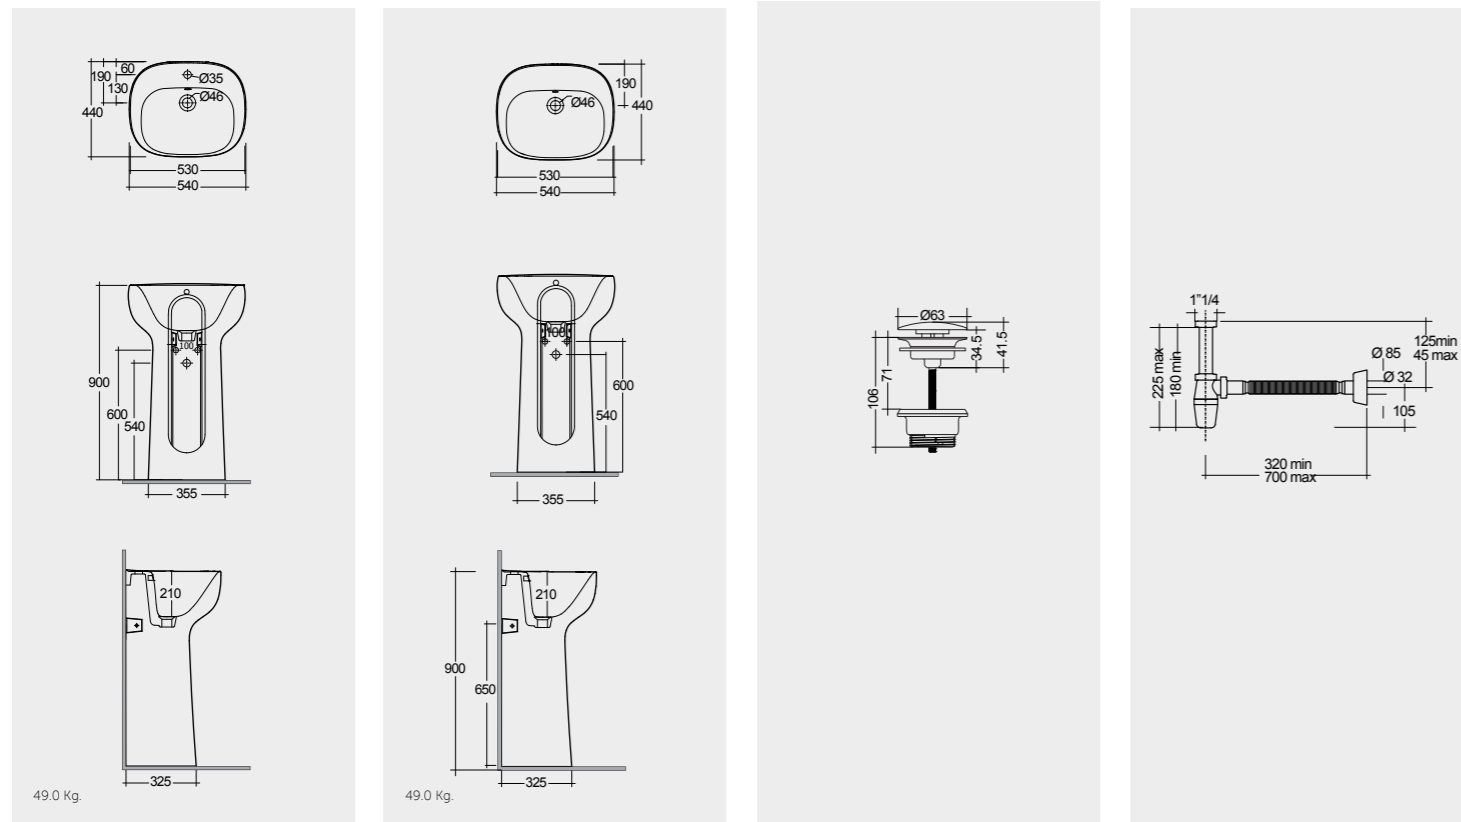

Measurements

القياسات

Colours available

الألوان المتاحة

Colours shown here are as close to actual sanitaryware as printing process will allow
الألوان المبينة هنا قريبة إلى ألوان الأدوات الصحية الفعلية حسبما تسمح به عملية الطباعة