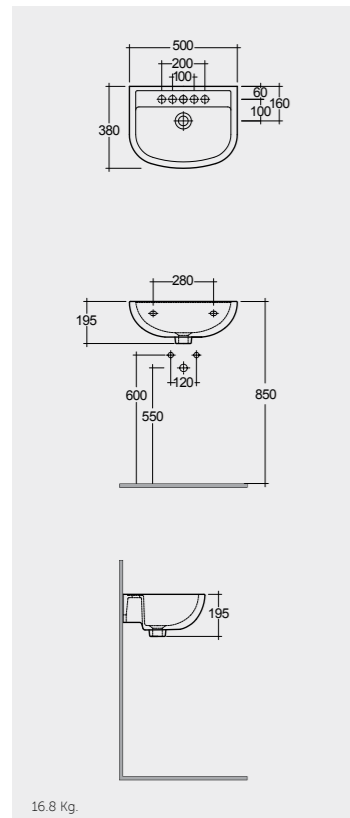

Models

النماذج

50 CM
CO0601AWHA

38 CM
CO1001AWHA

75 CM
CO25AWHA
CO10AWHA
Comfort Height 48 CM

75 CM
CO22AWHA
CO10AWHA
Back Open
Comfort Height 48 CM

Measurements

القياسات