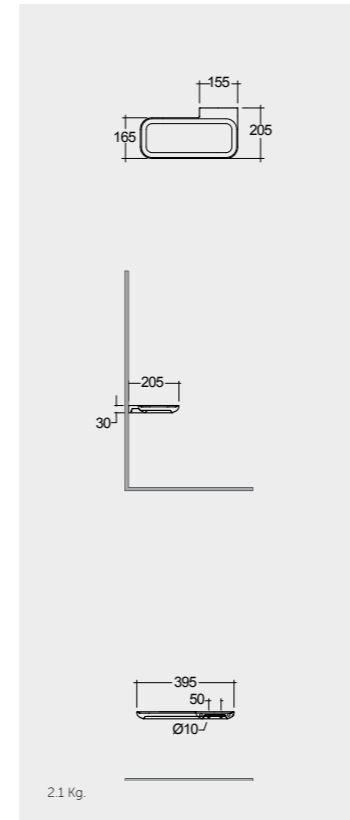

Measurements

القياسات