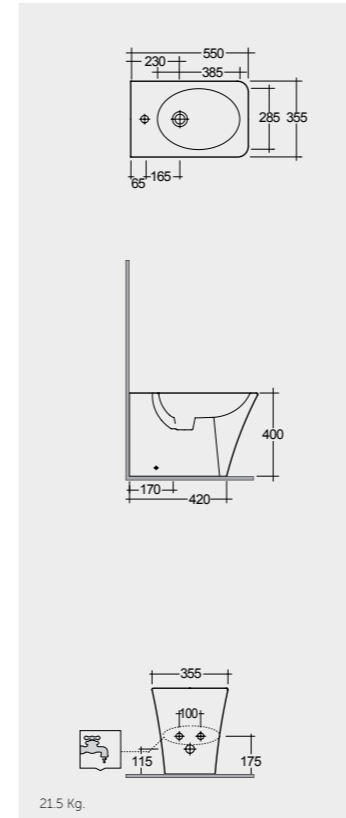

Measurements

القياسات

Notes

ملحوظة

All dimensions in mm tolerance $\pm 5\%$ for below 200mm and $\pm 3\%$ for above 200mm | جميع القياسات تكون بالمليمتر $\pm 5\%$ للقياسات التي تقل عن 200 مليمتر و $\pm 3\%$ للقياسات التي تتجاوز 200 مليمتر