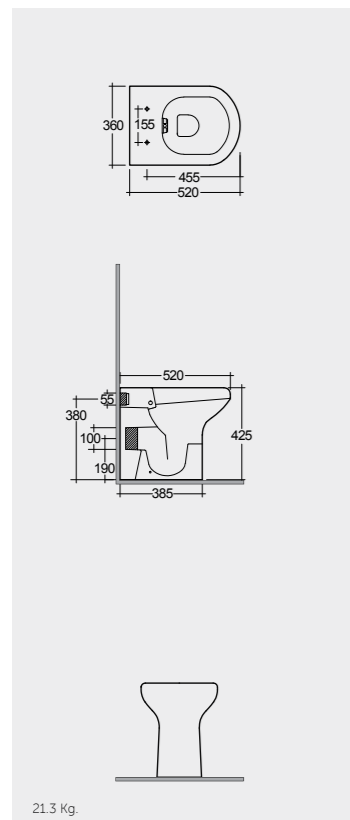

Comfort Height 45 CM

Comfort Height 48 CM

Comfort Height 48 CM

Measurements

القياسات

21.3 Kg.

24.5 Kg.

37.3 Kg.