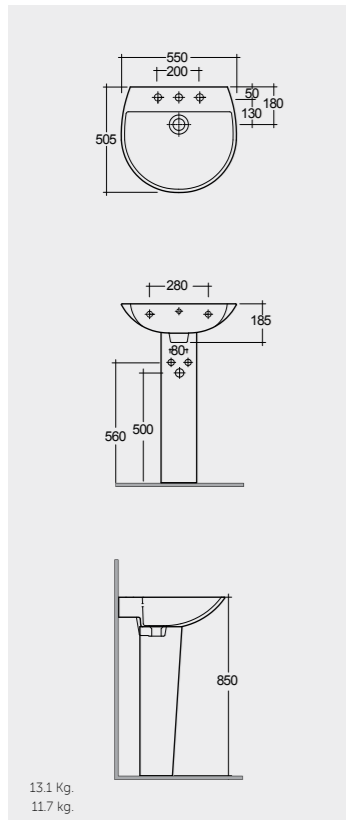

13.1 Kg.
7.8 kg.

Measurements

القياسات

13.1 Kg.
11.7 kg.