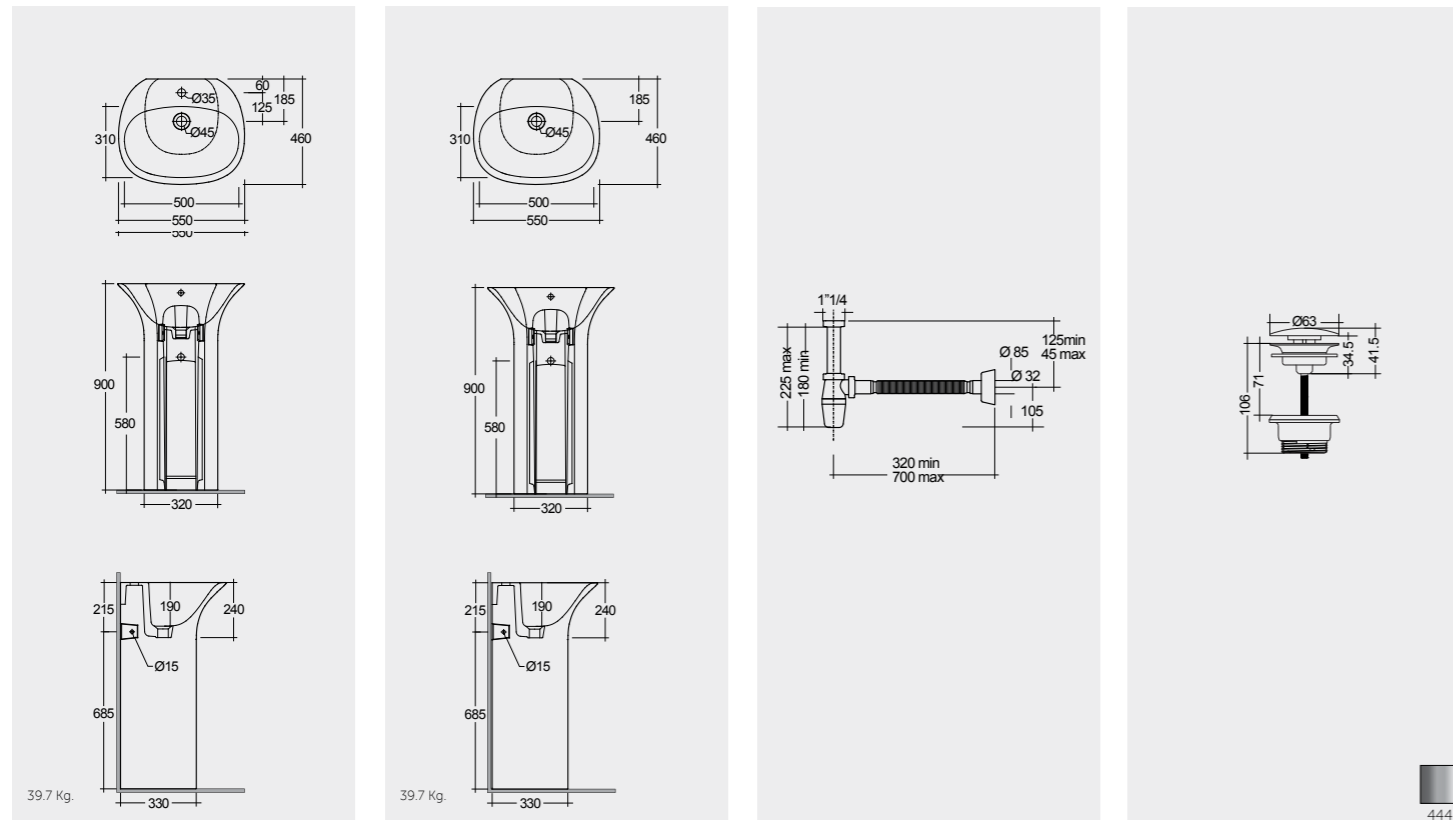

Measurements

القياسات