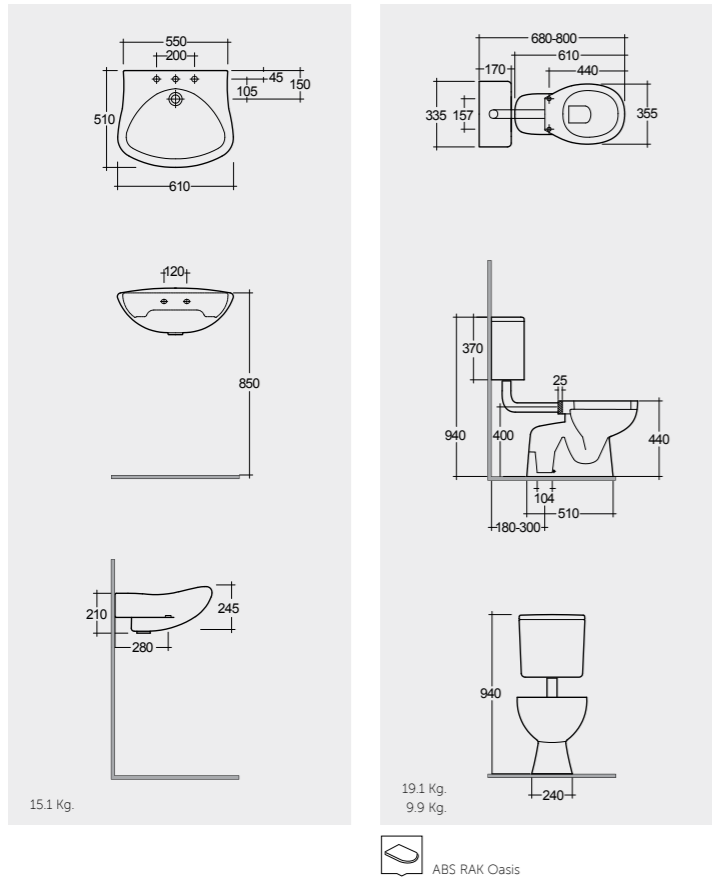

Colours available

الألوان المتاحة

Colours shown here are as close to actual sanitaryware as printing process will allow
الألوان المبينة هنا قريبة إلى ألوان الأدوات الصحية الفعلية حسبما تسمح به عملية الطباعة