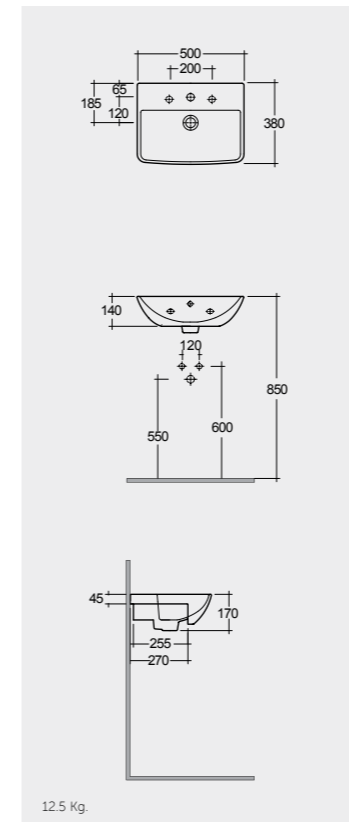

Measurements

القياسات

Notes

All dimensions in mm tolerance $\pm 5\%$ for below 200mm and $\pm 3\%$ for above 200mm | جميع القياسات تكون بالمليمتر $\pm 5\%$ للقياسات التي تقل عن 200 مليمتر و $\pm 3\%$ للقياسات التي تتجاوز 200 مليمتر

ملحوظة