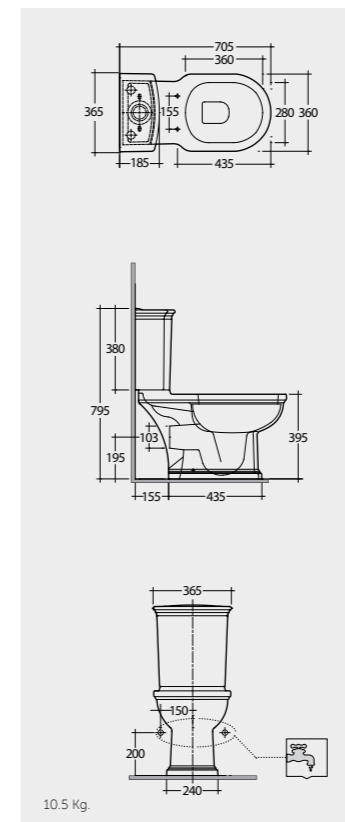

Measurements

القياسات

Lacquered Polyester RAK-Washington
WTSC3901503
ABS RAK-Washington
JM05DSCQRAWHA
Urea RAK-Compact
YFG173A