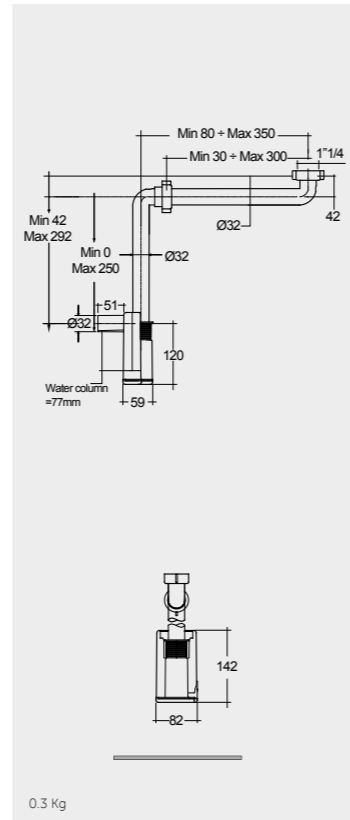

Measurements

القياسات

Notes

ملحوظة

All dimensions in mm tolerance $\pm 5\%$ for below 200mm and $\pm 3\%$ for above 200mm | جميع القياسات تكون بالمليمتر $\pm 5\%$ للقياسات التي تقل عن 200 مليمتر و $\pm 3\%$ للقياسات التي تتجاوز 200 مليمتر