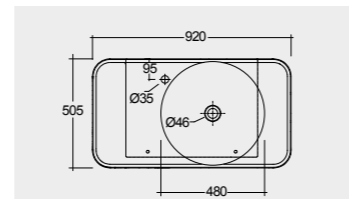

Measurements

القياسات

30.0 Kg.

30.0 Kg.

30.0 Kg.

30.0 Kg.