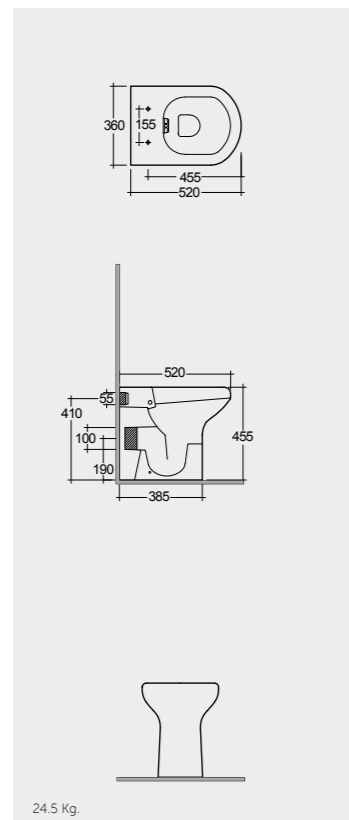

Comfort Height 45 CM

Comfort Height 48 CM

Comfort Height 48 CM

Measurements

القياسات

21.3 Kg.

24.5 Kg.

37.3 Kg.