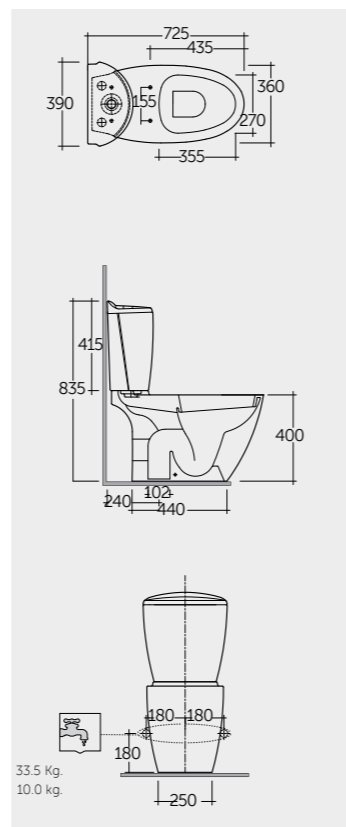

Measurements

القياسات

- ABS RAK-Venice VN05AAWHA
- ABS RAK-Venice VN05SCAWHA
- Urea RAK-Venice YFG107C

Colours available

Colours shown here are as close to actual sanitaryware as printing process will allow
الالوان المبينة هنا قريبة إلى ألوان الأدوات الصحية الفعلية حسبما تسمح به عملية الطباعة

الالوان المتاحة

Models

النماذج