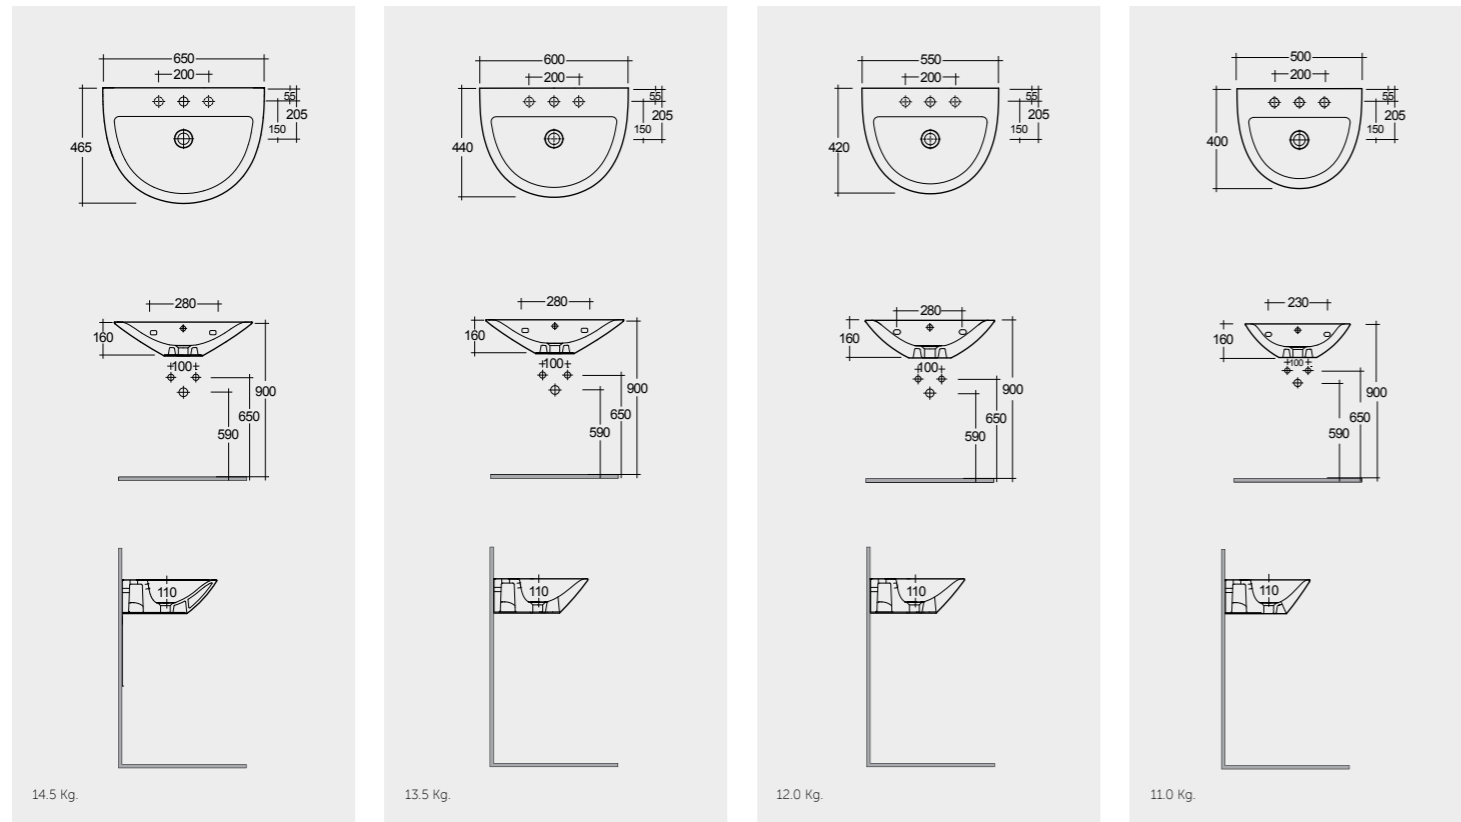

Models

النماذج

65 CM
MORWB6501AWHA

60 CM
MORWB6001AWHA

55 CM
MORWB5501AWHA

50 CM
MORWB5001AWHA

Measurements

القياسات