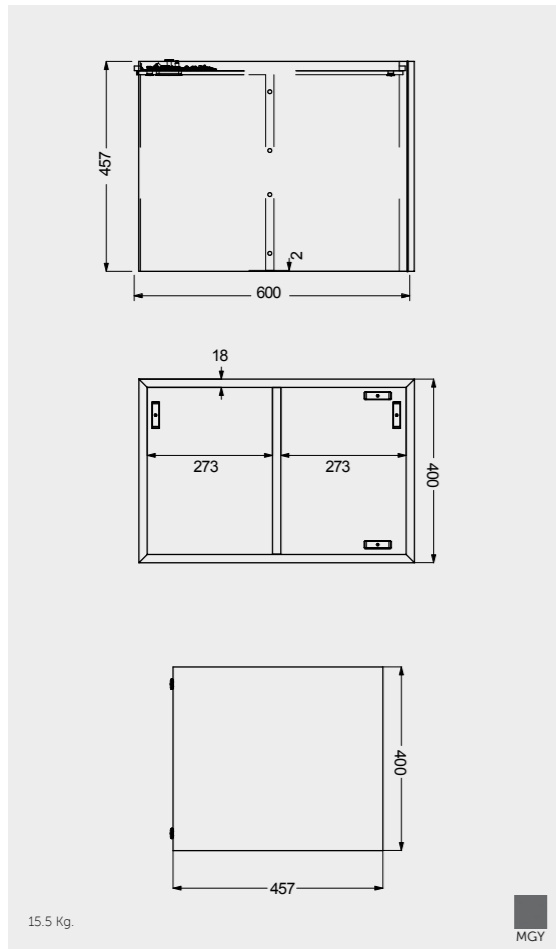

OPEN STORAGE AND TALL CABINET UNITS

Models

النماذج

60 CM
JOYOS040MGY

W 30 x D 23 x H 120CM
JOYTS120UGY

Measurements

القياسات

WITH RAK-JOY OR RAK-PRECIOUS DROP-IN WASHBASINS