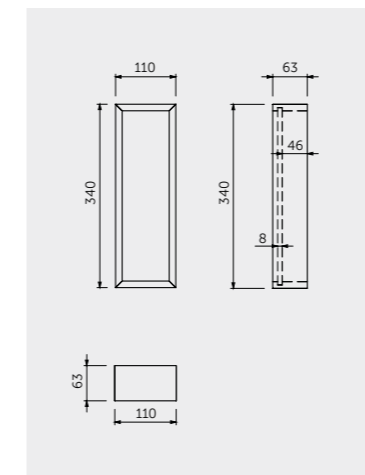

DRAWER INSERT ORGANISERS

TOP DRAWER INSERT
أدراج داخلية علوية

H 6 x W 11 x D 34CM
ANTHRACITE
JOYDIST