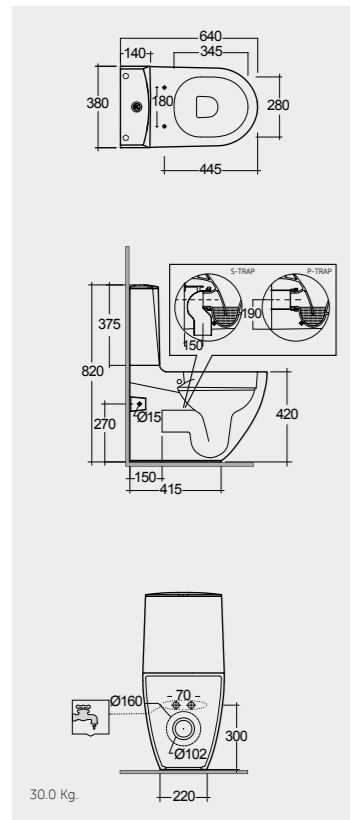

Urea RAK-Des
DESSC3900WH
Urea RAK-Des
DESSC3901WH