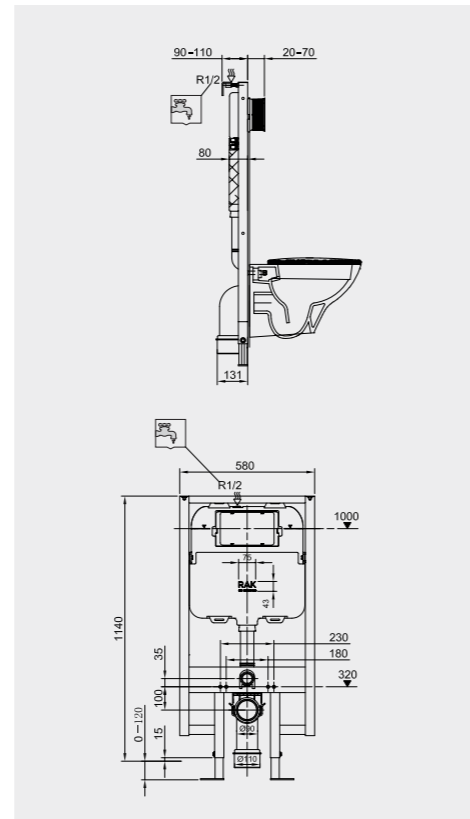

Measurements

القياسات