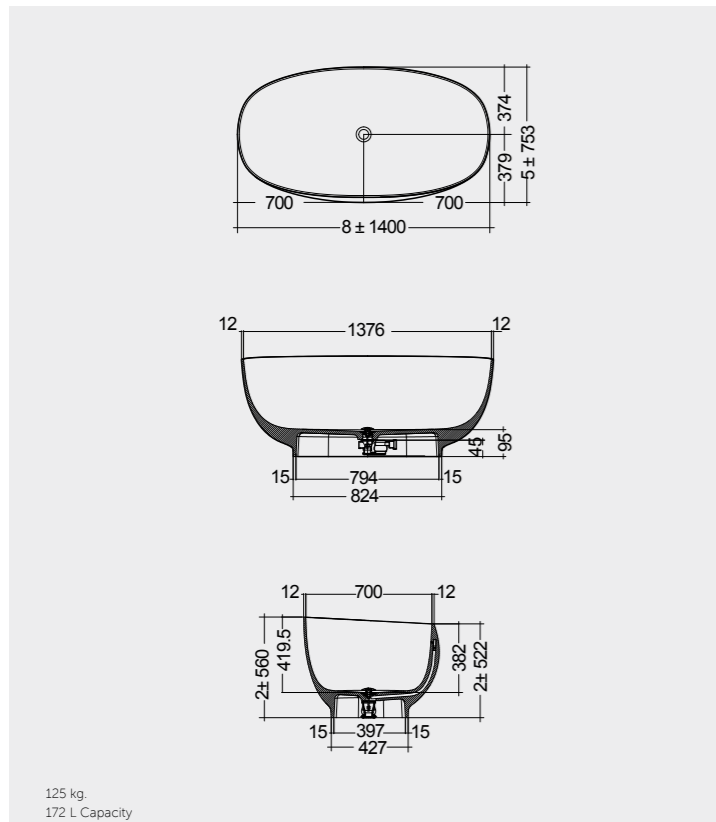

Drain Included

Drain Included

Measurements

القياسات