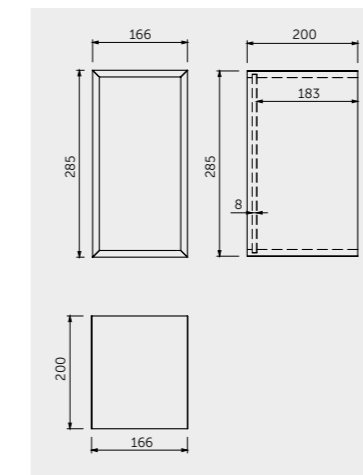

BOTTOM DRAWER INSERT
أدراج داخلية سفلية

H 20 x W 16 x D 29CM
ANTHRACITE
JOYDILB