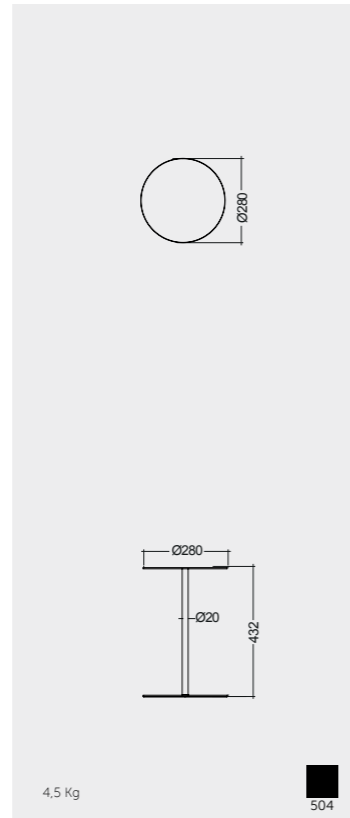

Measurements

القياسات