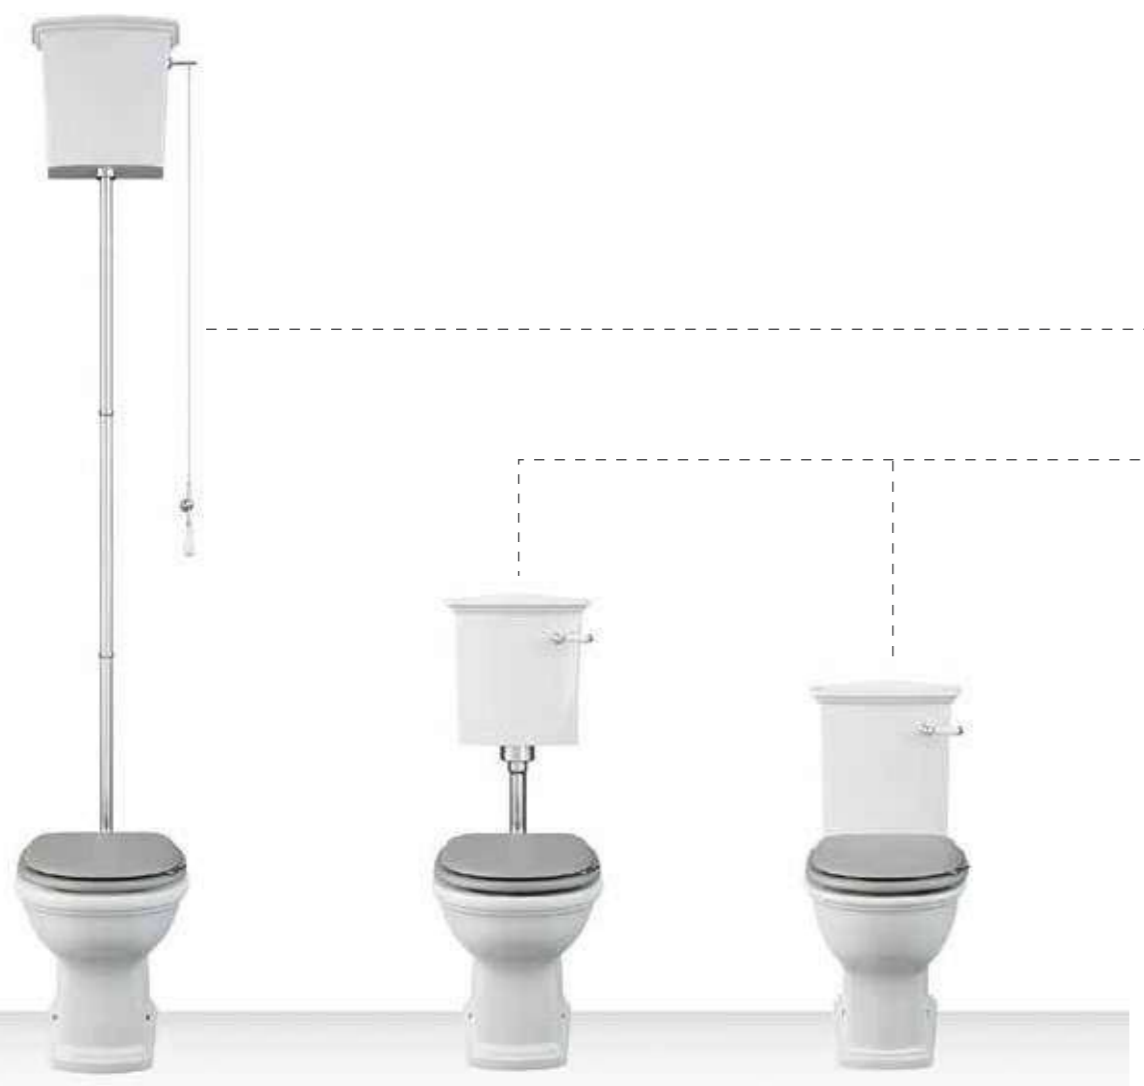

FLUSHING OPTIONS

● SINGLE FLUSH

● DUAL FLUSH

DUAL FLUSH LEVER FUNCTIONING

● DUAL FLUSH

HIGH LEVEL CISTERN WITH CHAIN LOW LEVEL CISTERN WITH FRONT LEVER CLOSE COUPLED WITH FRONT LEVER

WALL HUNG BTW CLOSE COUPLED WITH PUSH BUTTON