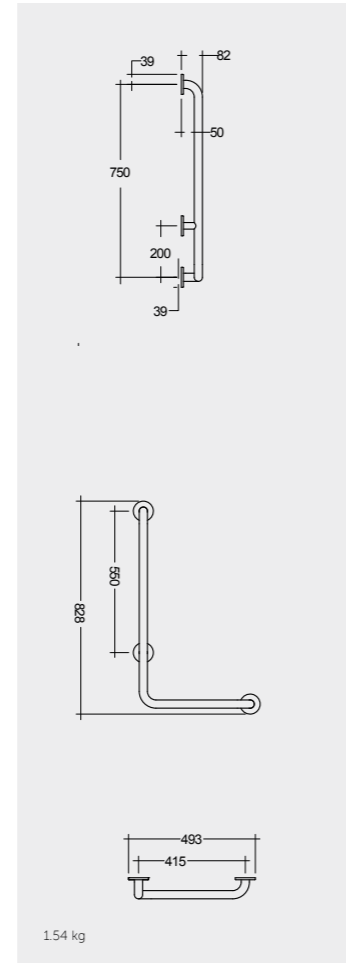

RAK-SILVER / GRAB BARS

Models

النماذج

Measurements

القياسات

Notes

ملحوظة

All dimensions in mm tolerance $\pm 5\%$ for below 200mm and $\pm 3\%$ for above 200mm | جميع القياسات تكون بالمليمتر + 5% للقياسات التي تقل عن 200 مليمتر و + 3% للقياسات التي تتجاوز 200 مليمتر