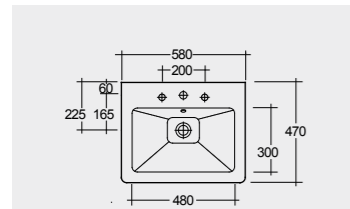

Measurements

القياسات

17.0 Kg
7.0 Kg

17.0 Kg
6.9 Kg

Colours available

الألوان المتاحة

Colours shown here are as close to actual sanitaryware as printing process will allow
الألوان المبينة هنا قريبة إلى ألوان الأدوات الصحية الفعلية حسبما تسمح به عملية الطباعة

Alpine White
أبيض