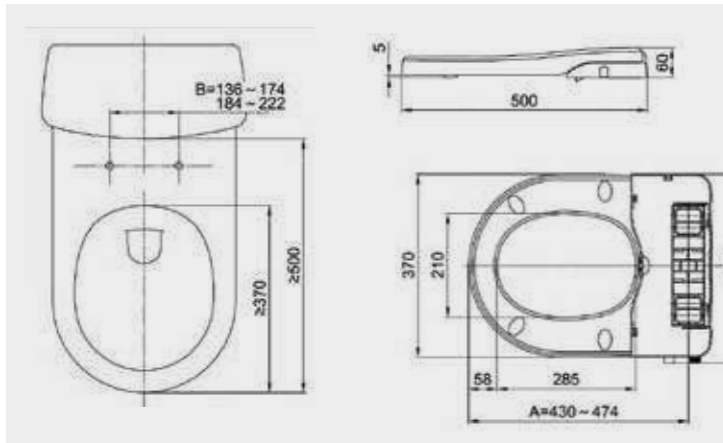

SEAT COVER WITH BIDET FUNCTION

All dimensions in mm
جميع الأبعاد بالمليمتر