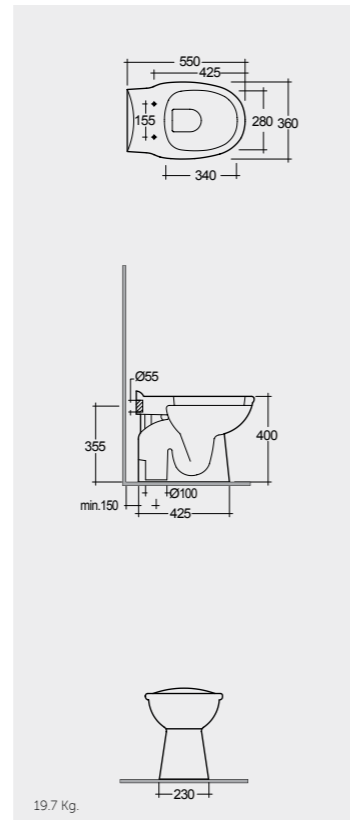

19.7 Kg.
ABS RAK-Karla
KR05DXAWHA
ABS RAK-Karla
KR05DXSCAWHA
Urea RAK-Karla
YFG047