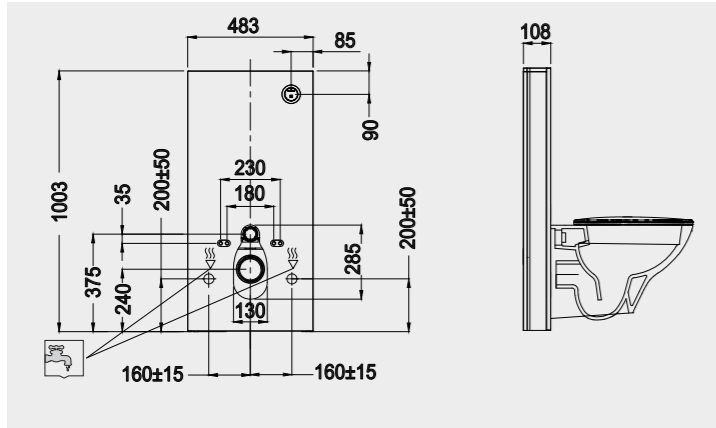

Not Suitable Models for Wall Hung Cabinet Cistern:

CO23AWHA - RAK-Special Needs Rimless Wall Hung WC 70 cm

أشكال غير ملائمة من الخزانات معدة للتعليق على الحائط:

حمامات راك ريمليس للأحتياجات الخاصة معلقة على الجدار، ٧٠ سم

Models

النماذج