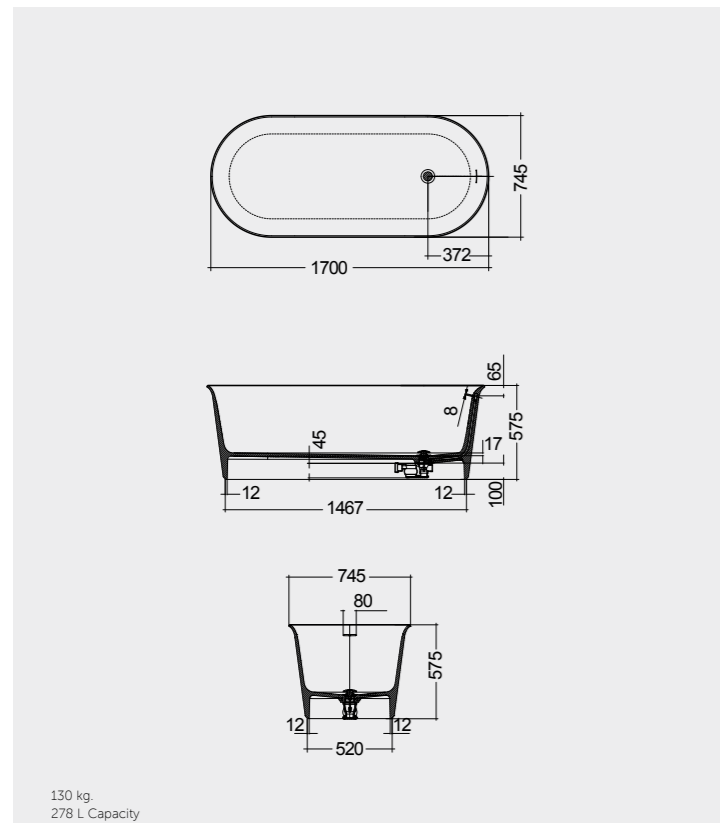

RAK-VALET

Models

النماذج

Drain Included

Drain Included

Measurements

القياسات

Notes

ملحوظة

All dimensions in mm tolerance $\pm 5\%$ for below 200mm and $\pm 3\%$ for above 200mm | جميع القياسات تكون بالمليمتر $\pm 5\%$ للقياسات التي تقل عن 200 مليمتر و $\pm 3\%$ للقياسات التي تتجاوز 200 مليمتر