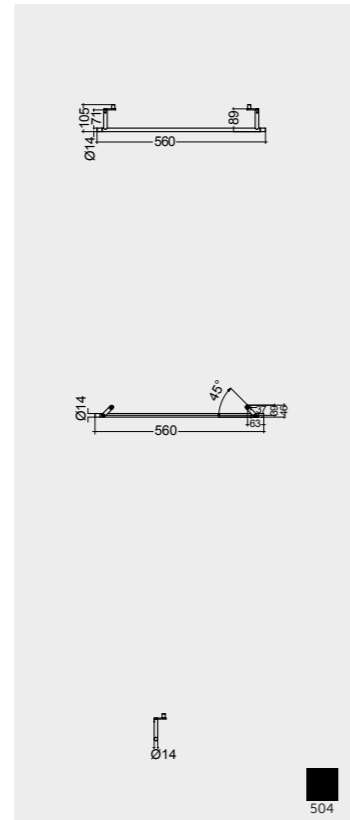

RAK-VALET METAL LEGS & TOWEL HOLDERS

Models

النماذج

Washbasin installation height at 89,5cm

Washbasin installation height at 89,5cm

Horizontal bar included for size 92 & 112 cm

Horizontal bar included for size 92 & 112 cm

Measurements

القياسات

Notes

ملحوظة

All dimensions in mm tolerance $\pm 5\%$ for below 200mm and $\pm 3\%$ for above 200mm | جميع القياسات تكون بالمليمتر $\pm 5\%$ للقياسات التي تقل عن 200 مليمتر و $\pm 3\%$ للقياسات التي تتجاوز 200 مليمتر