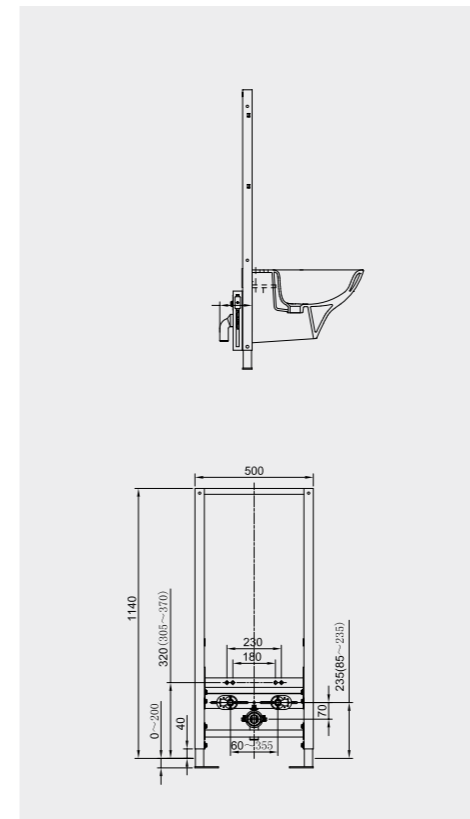

Models

النماذج

Measurements

القياسات

Models

النماذج

Measurements

القياسات