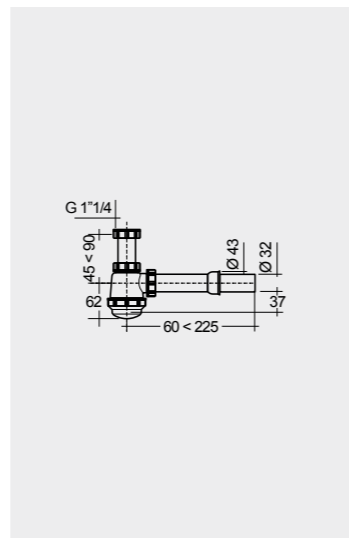

FOR VANITY
PP WHITE : BTRWBPPR021
Inspectionable Compact Height