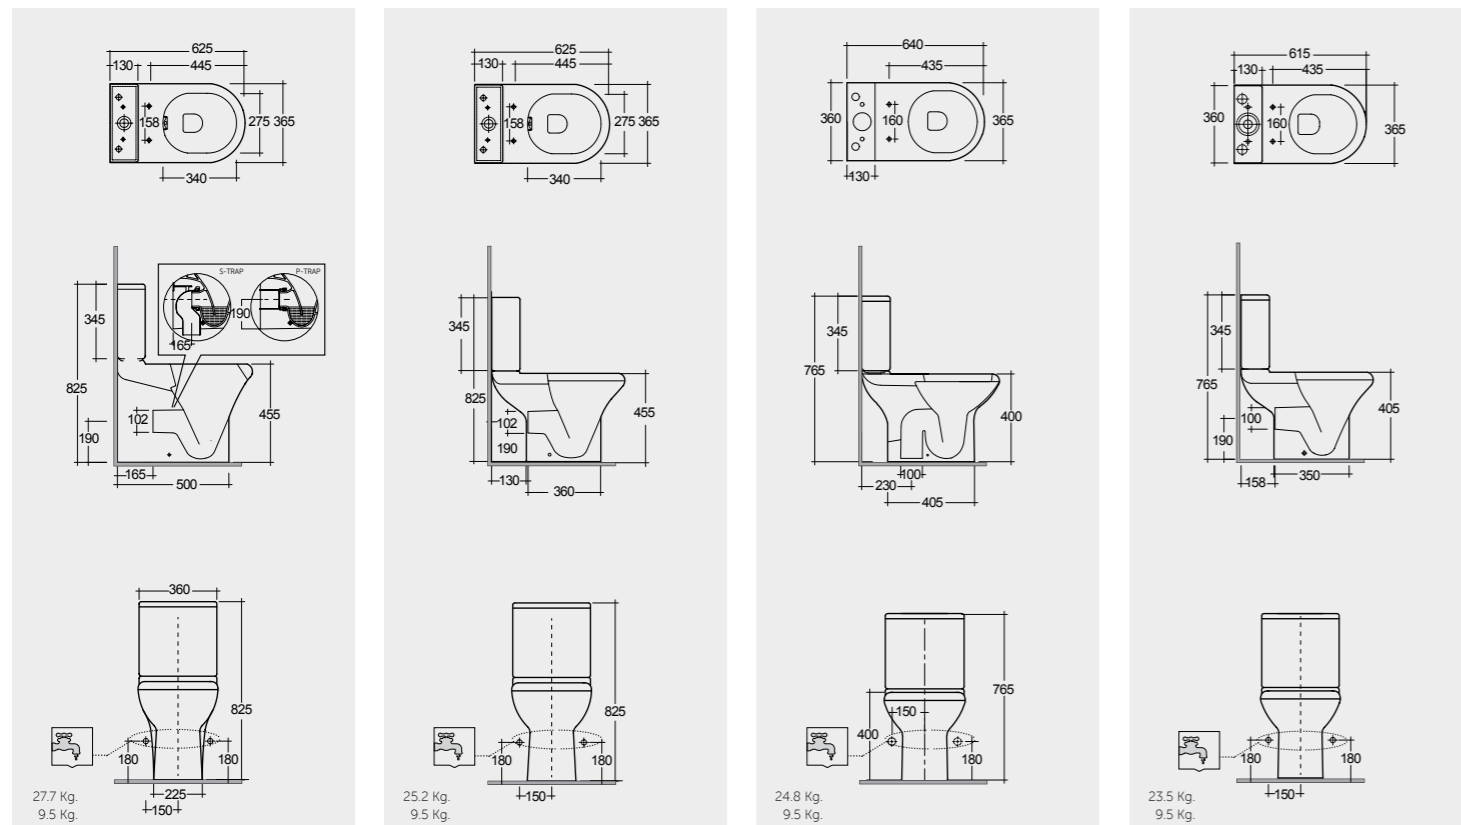

Measurements

القياسات

Urea RAK-Compact
YFG185W

Urea RAK-Compact
YFG185W

ABS RAK-Jumeirah
JM05DAWHA

ABS RAK-Jumeirah
JM05DSCQRAWHA

Urea RAK-Compact
YFG173

Urea RAK-Compact
YFG173A

ABS RAK-Jumeirah
JM05DAWHA

ABS RAK-Jumeirah
JM05DSCQRAWHA

Urea RAK-Compact
YFG173

Urea RAK-Compact
YFG173A