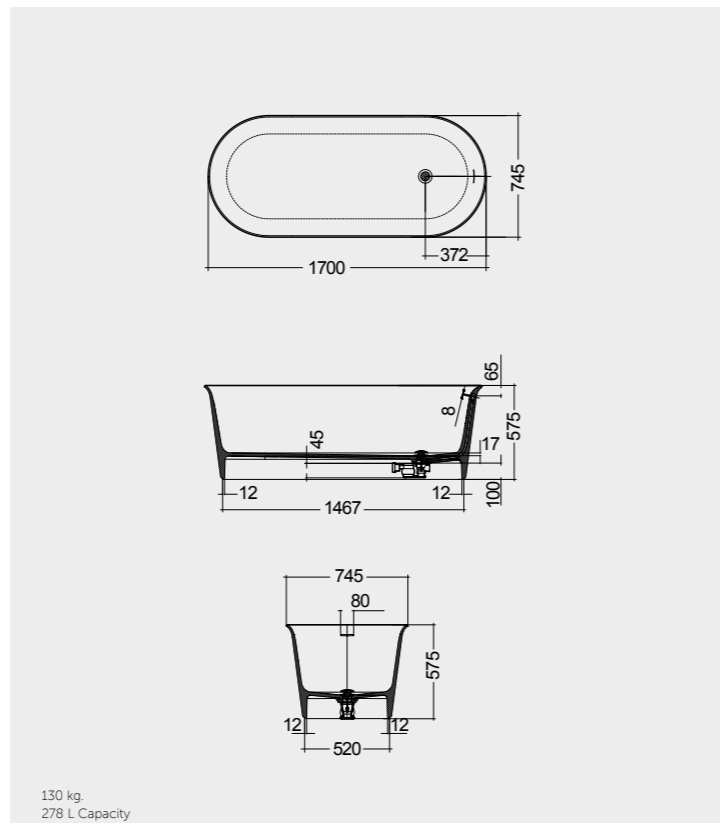

RAK-VALET

Models

النماذج

Drain Included

Drain Included

Measurements

القياسات

Notes

ملحوظة

All dimensions in mm tolerance $\pm 5\%$ for below 200mm and $\pm 3\%$ for above 200mm | جميع القياسات تكون بالمليمتر $\pm 5\%$ للقياسات التي تقل عن 200 مليمتر و $\pm 3\%$ للقياسات التي تتجاوز 200 مليمتر