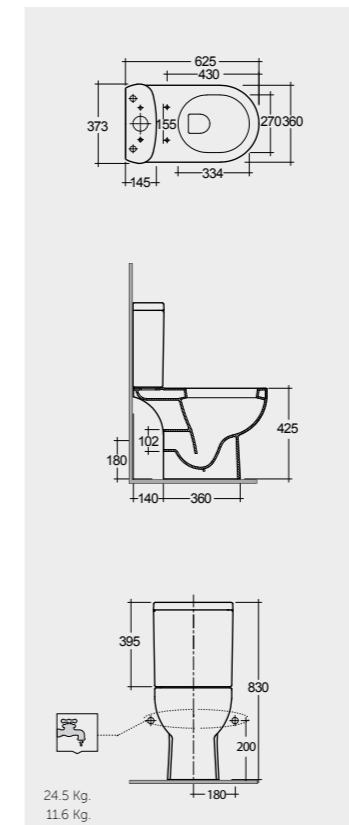

Models

النماذج

62 CM
TQ16AWHA
TQ10AWHA

62 CM
TQ11AWHA
TQ10AWHA

Back Open

SET WITH MIXER (SHATAFF)
BRASS CHROME : SPRDMX0001

Measurements

القياسات