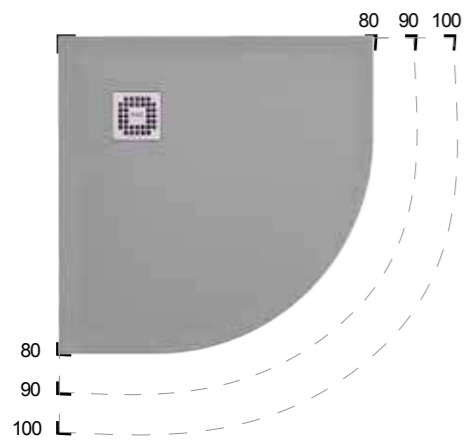

RAKSOLID DESIGN AND FUNCTIONALITY

Product range

BATHTUB REPLACEMENT

RECTANGULAR

QUADRANT

Customization

Some examples of customization

WHITE (500)