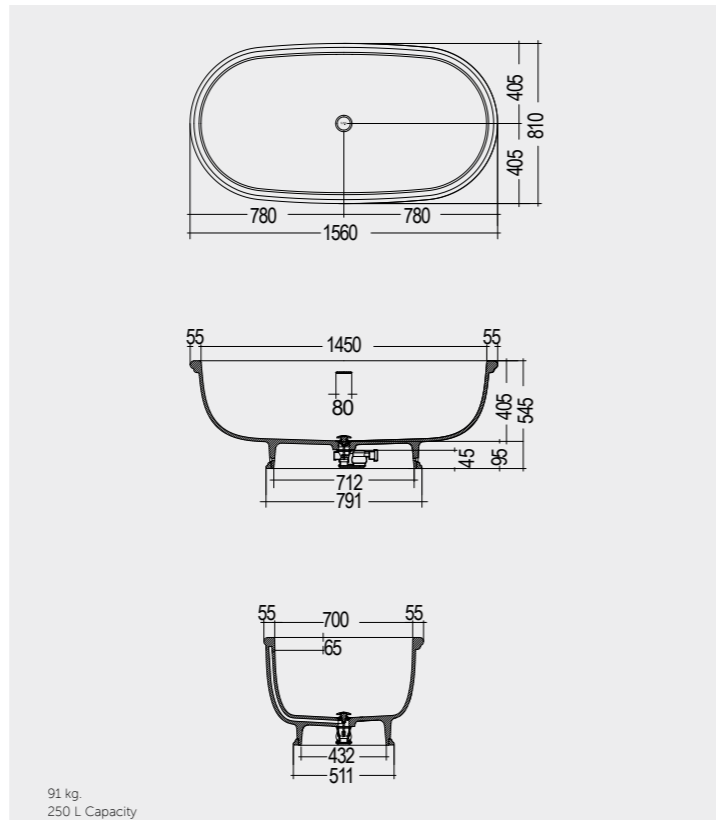

Models

النماذج

156X81 CM
WTBT15681500

Drain Included

156X81 CM
WTBT15681505

Drain Included

Measurements

القياسات