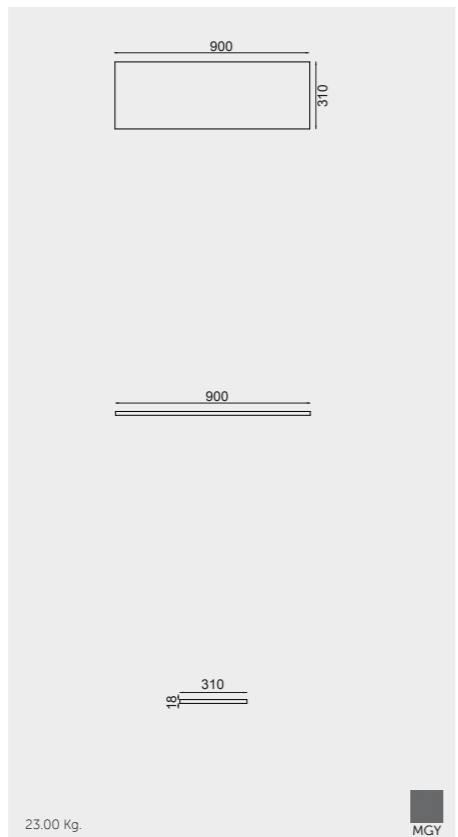

Measurements

القياسات