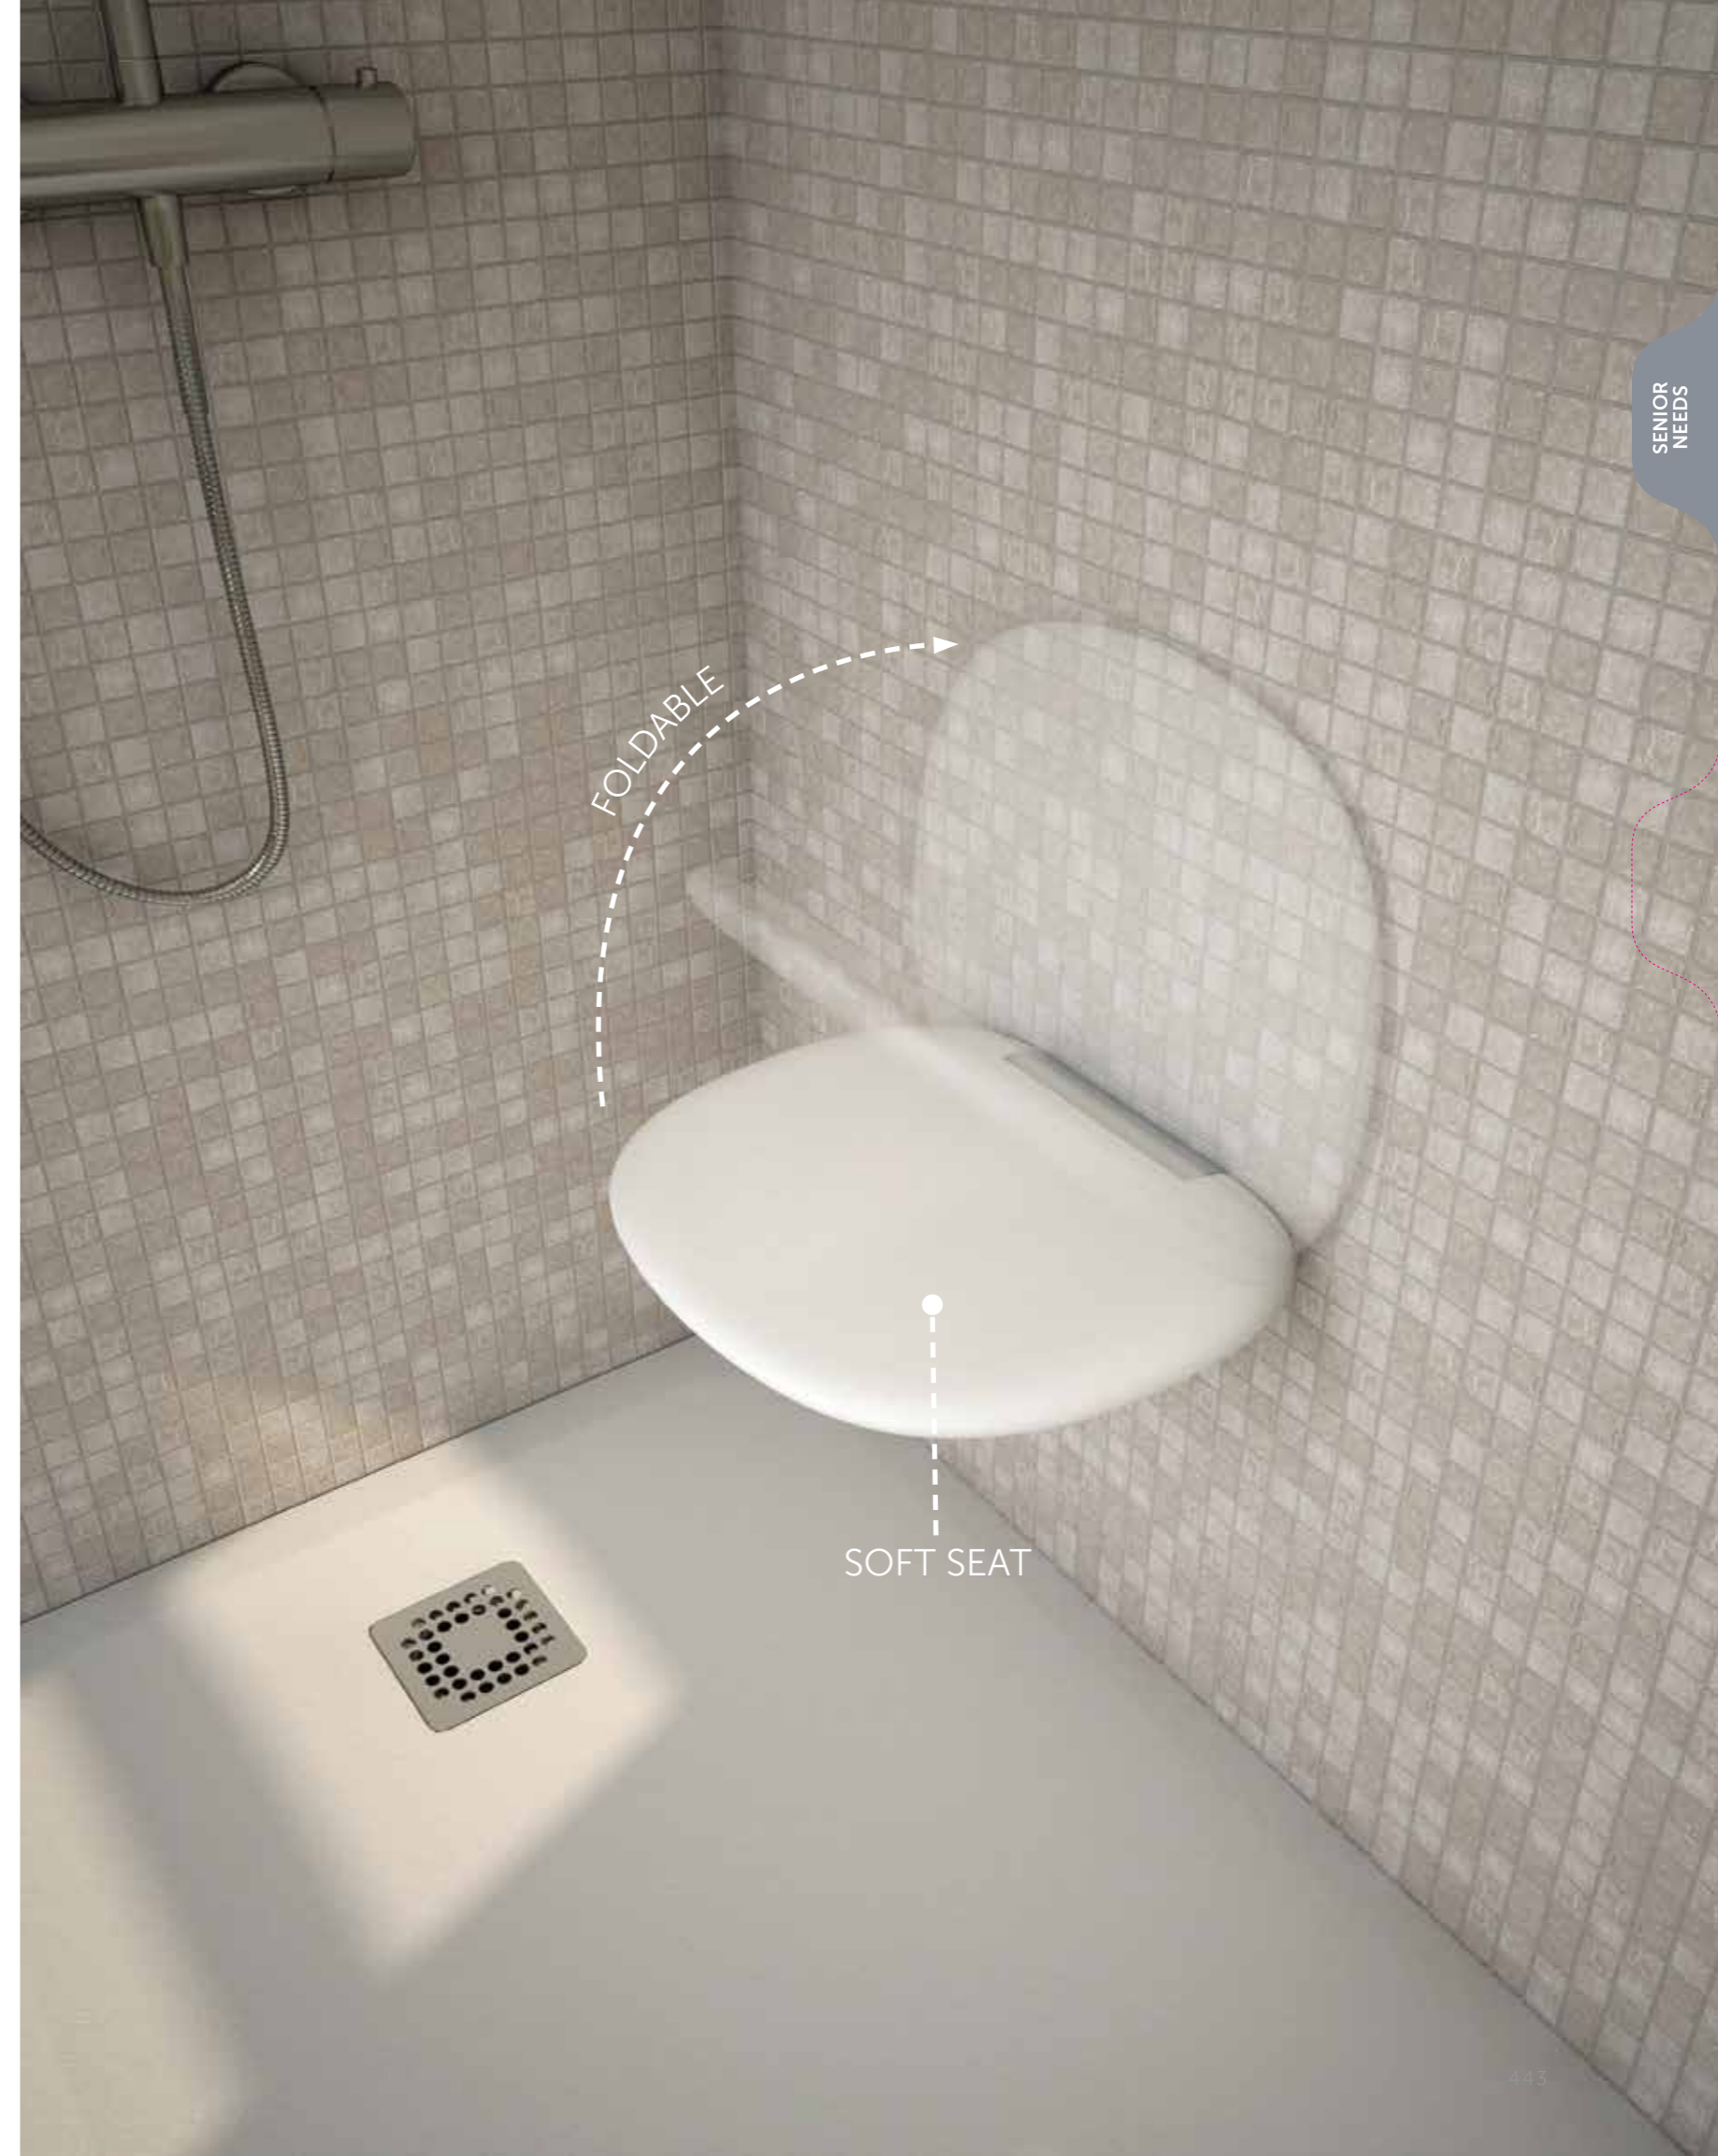

Notes

ملحوظة

All dimensions in mm tolerance $\pm 5\%$ for below 200mm and $\pm 3\%$ for above 200mm | جميع القياسات تكون بالمليمتر + 5% للقياسات التي تقل عن 200 مليمتر و + 3% للقياسات التي تتجاوز 200 مليمتر