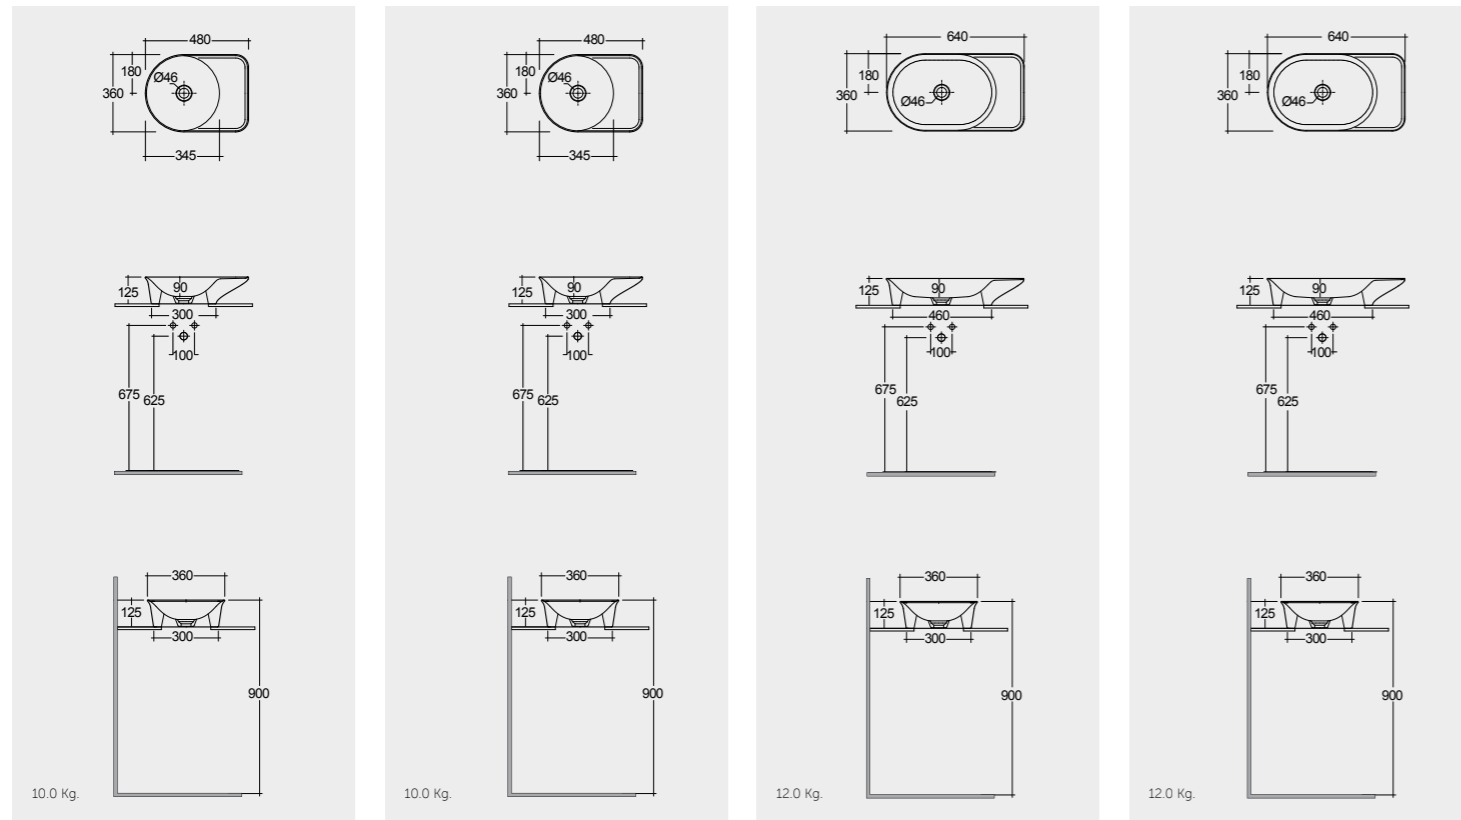

Measurements

القياسات