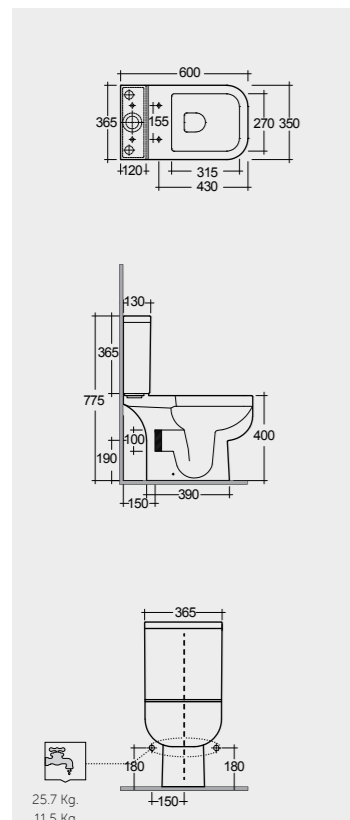

Measurements

القياسات

Urea RAK-Series 600
YFG187
Urea RAK-Series 600
YFG187B