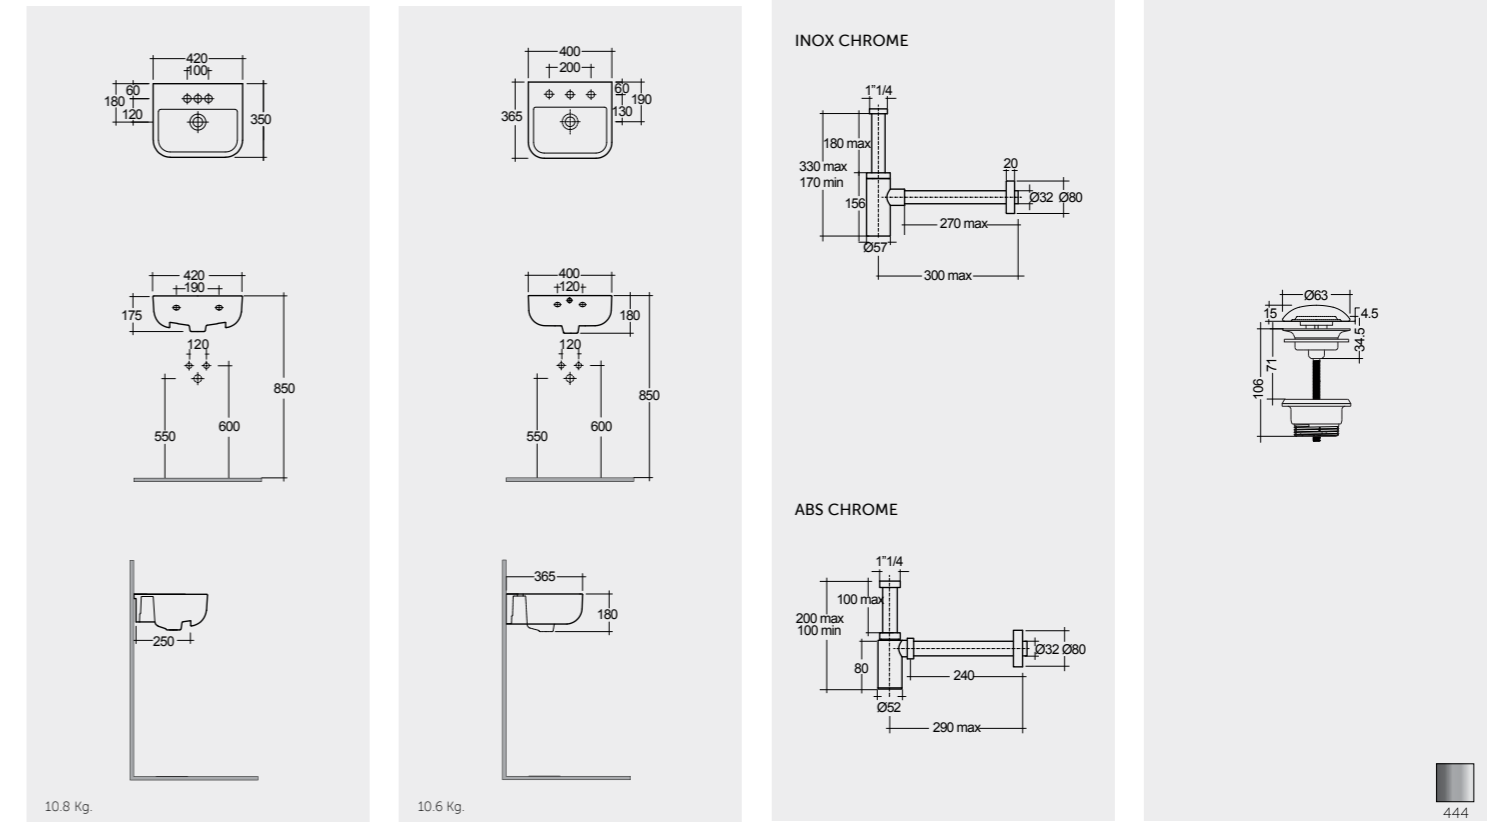

Measurements

القياسات

Notes

ملحوظة

All dimensions in mm tolerance $\pm 5\%$ for below 200mm and $\pm 3\%$ for above 200mm | جميع القياسات تكون بالمليمتر $\pm 5\%$ للقياسات التي تقل عن ٢٠٠ مليمتر و $\pm 3\%$ للقياسات التي تتجاوز ٢٠٠ مليمتر