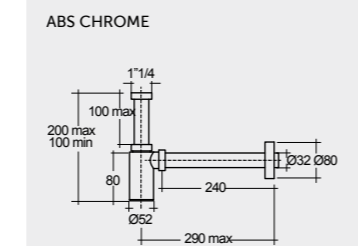

Measurements

القياسات

17.0 Kg
7.0 Kg

17.0 Kg
6.9 Kg

Colours available

الألوان المتاحة

Colours shown here are as close to actual sanitaryware as printing process will allow
الألوان المبينة هنا قريبة إلى ألوان الأدوات الصحية الفعلية حسبما تسمح به عملية الطباعة

Alpine White
أبيض