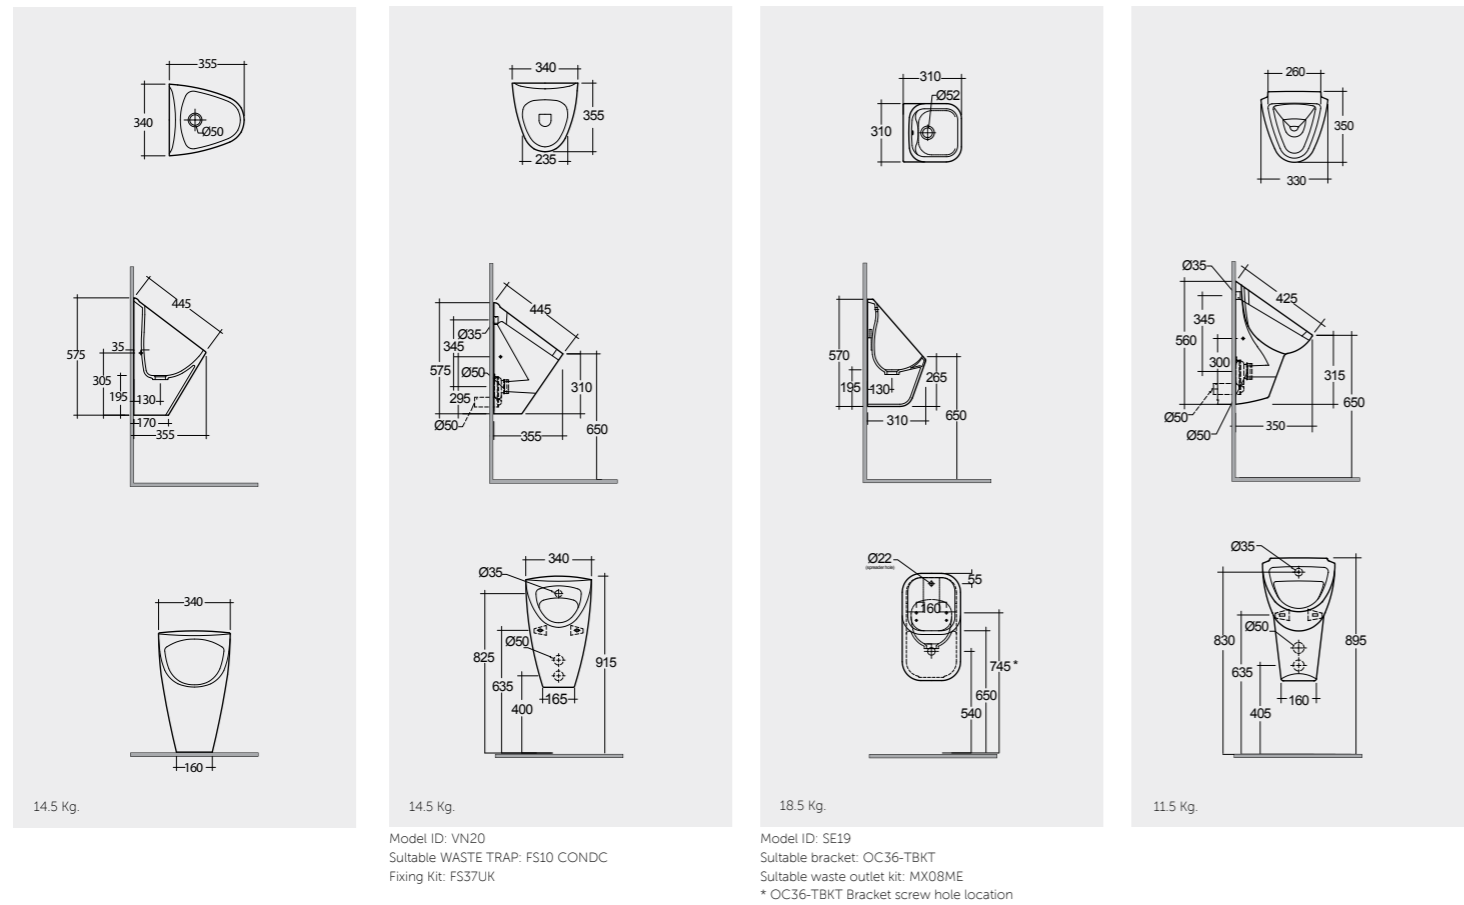

Measurements

القياسات

Colours available

الالوان المتوفرة

Colours shown here are as close to actual sanitaryware as printing process will allow
الالوان المعروضة هنا هي اقرب ما يكون إلى الالوان الطبيعية للأدوات الصحية وذلك لاختلاف الطباعة