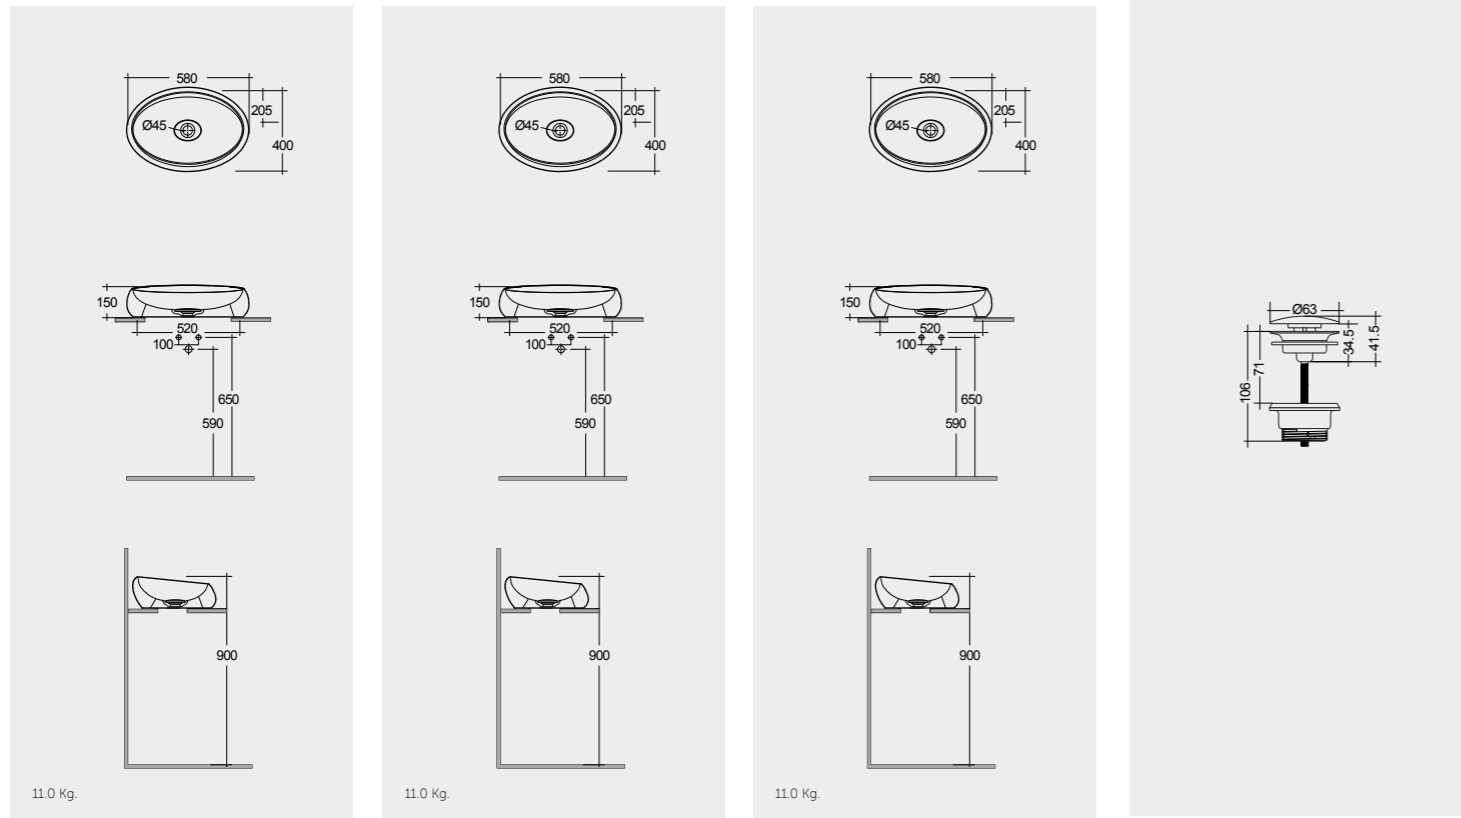

Measurements

القياسات