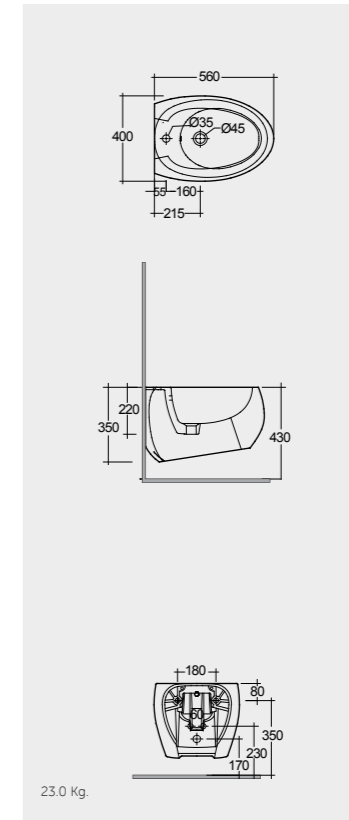

56 CM
CLOBD2101504A

FOR BIDET
PP WHITE : BTRBDPPR011

Hidden Fixations

Matt Finish
Hidden Fixations

Matt Finish
Hidden Fixations

Inspectionable

Measurements

القياسات