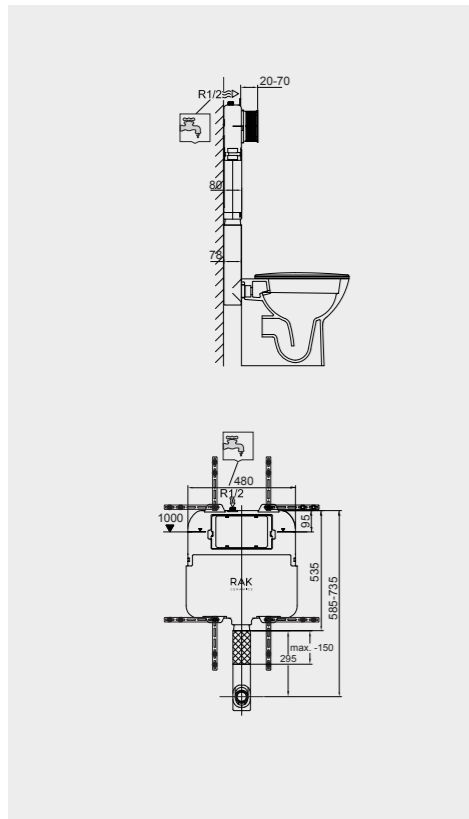

Measurements

القياسات