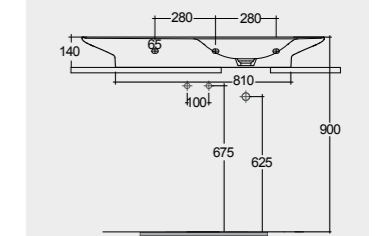

Measurements

القياسات

36.0 Kg.

36.0 Kg.

36.0 Kg.

36.0 Kg.

Notes

ملحوظة

All dimensions in mm tolerance $\pm 5\%$ for below 200mm and $\pm 3\%$ for above 200mm | جميع القياسات تكون بالمليمتر $\pm 5\%$ للقياسات التي تقل عن 200 مليمتر و $\pm 3\%$ للقياسات التي تتجاوز 200 مليمتر