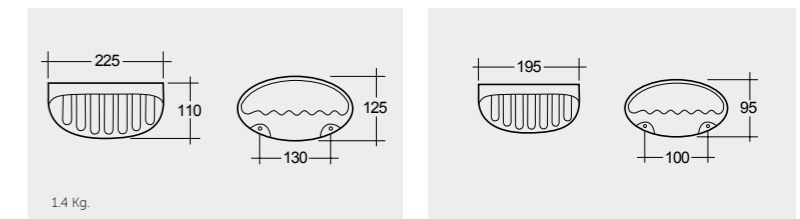

1.4 Kg.

Robe Hook

ER22AWHA

علاقة جدارية