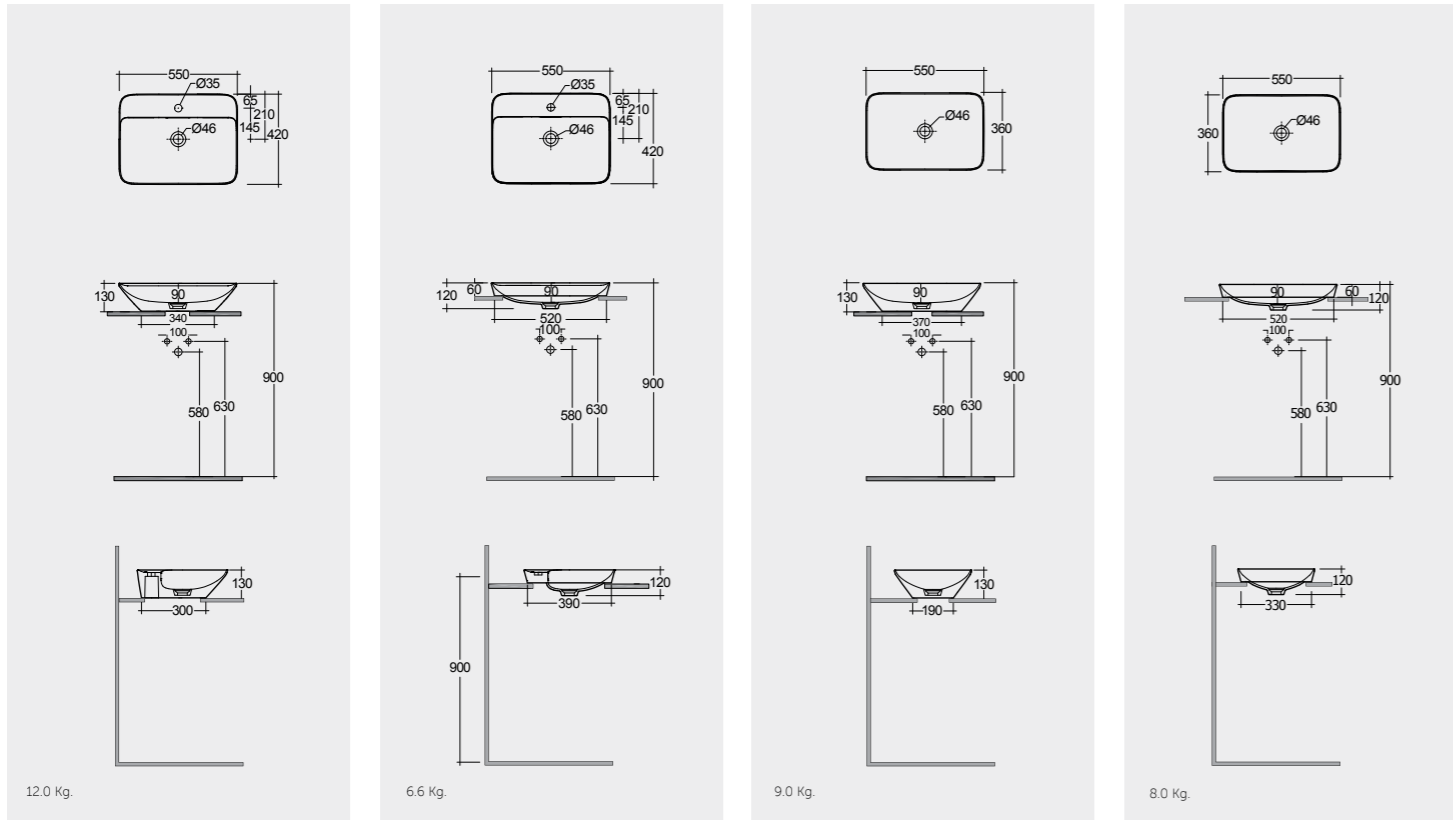

Models

النماذج

55X42 CM
VART55501AWHA

55X42 CM
VARDI55501AWHA

55X36 CM
VART55500AWHA

55X36 CM
VARDI55500AWHA

Measurements

القياسات