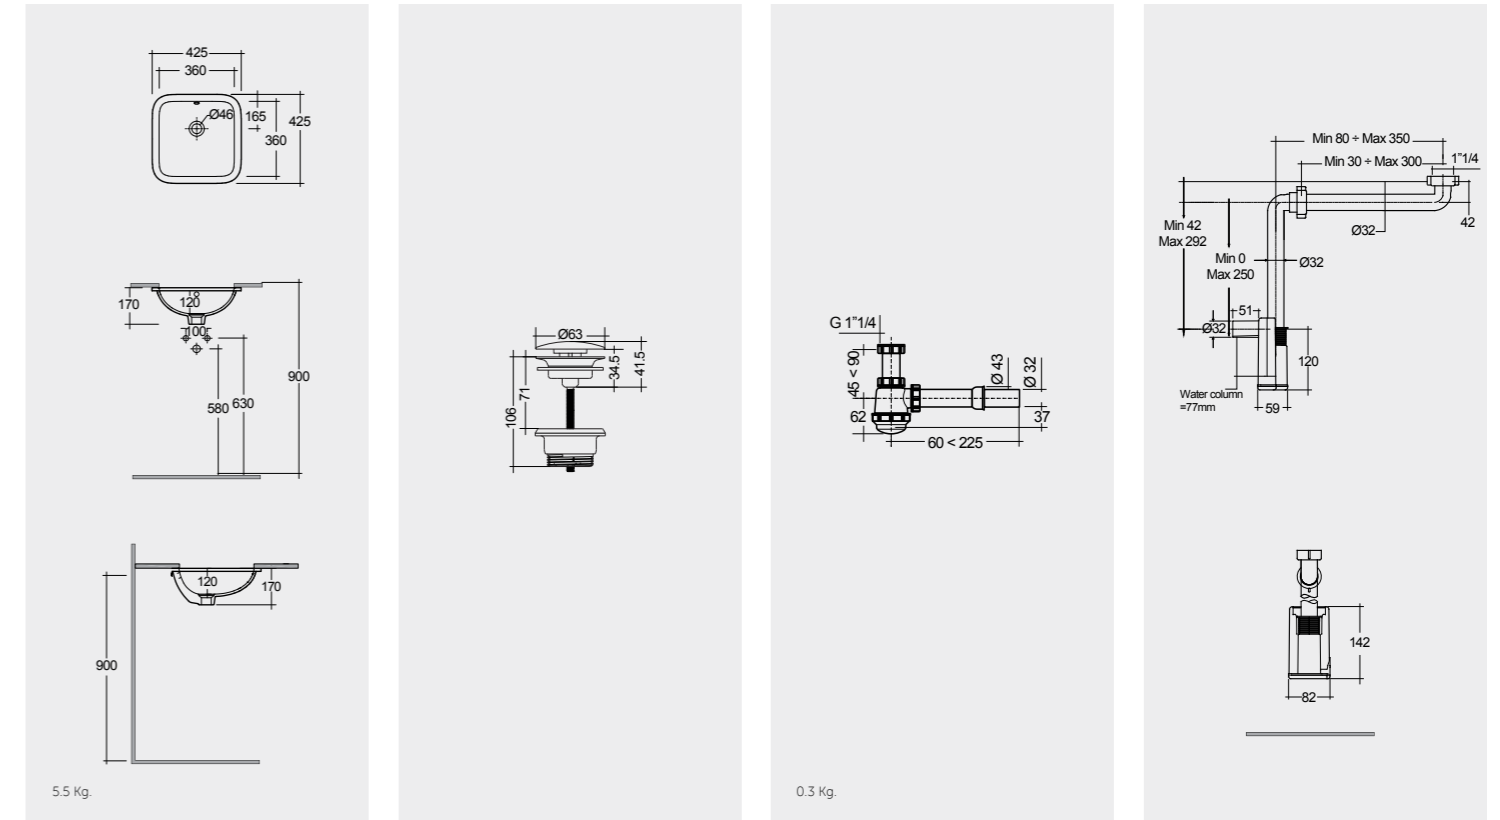

With Overflow

Measurements

القياسات

Notes

ملحوظة

All dimensions in mm tolerance $\pm 5\%$ for below 200mm and $\pm 3\%$ for above 200mm | جميع القياسات تكون بالمليمتر $\pm 5\%$ للقياسات التي تقل عن 200 مليمتر و $\pm 3\%$ للقياسات التي تتجاوز 200 مليمتر