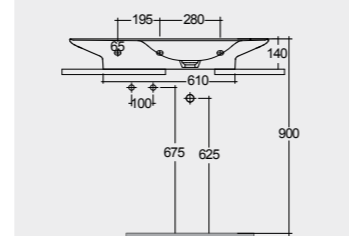

Measurements

القياسات

30.0 Kg.

30.0 Kg.

30.0 Kg.

30.0 Kg.