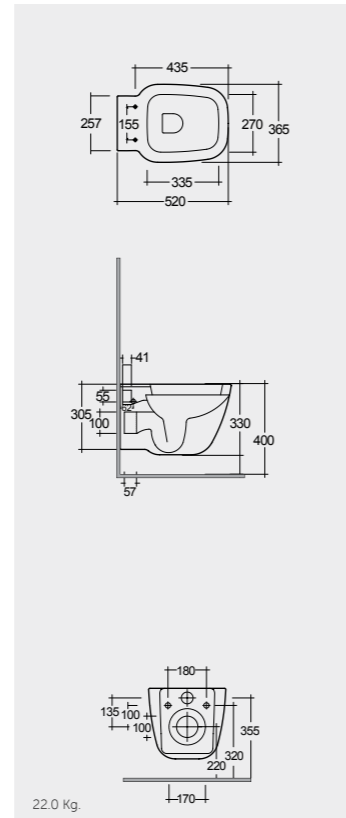

22.0 Kg.

Urea RAK-One YFG103C