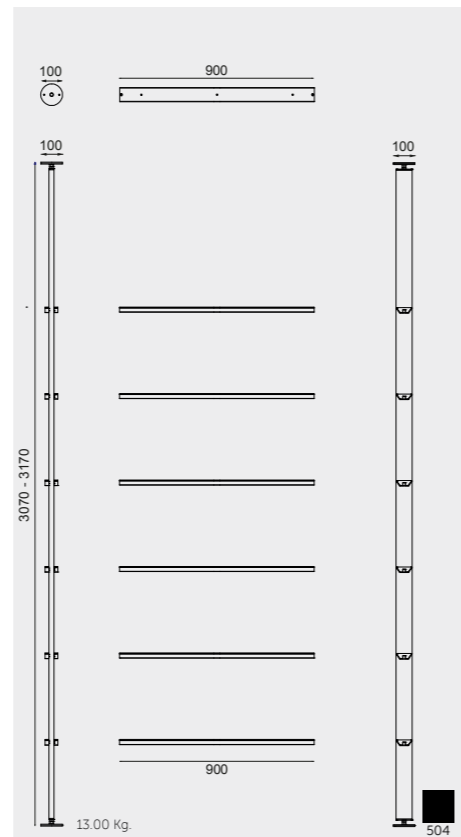

Measurements

القياسات