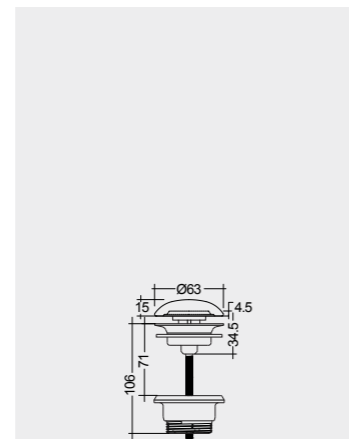

Measurements

القياسات

17.0 Kg
7.0 Kg

17.0 Kg
6.9 Kg

Colours available

الألوان المتاحة

Colours shown here are as close to actual sanitaryware as printing process will allow
الألوان المبينة هنا قريبة إلى ألوان الأدوات الصحية الفعلية حسبما تسمح به عملية الطباعة

Alpine White
أبيض