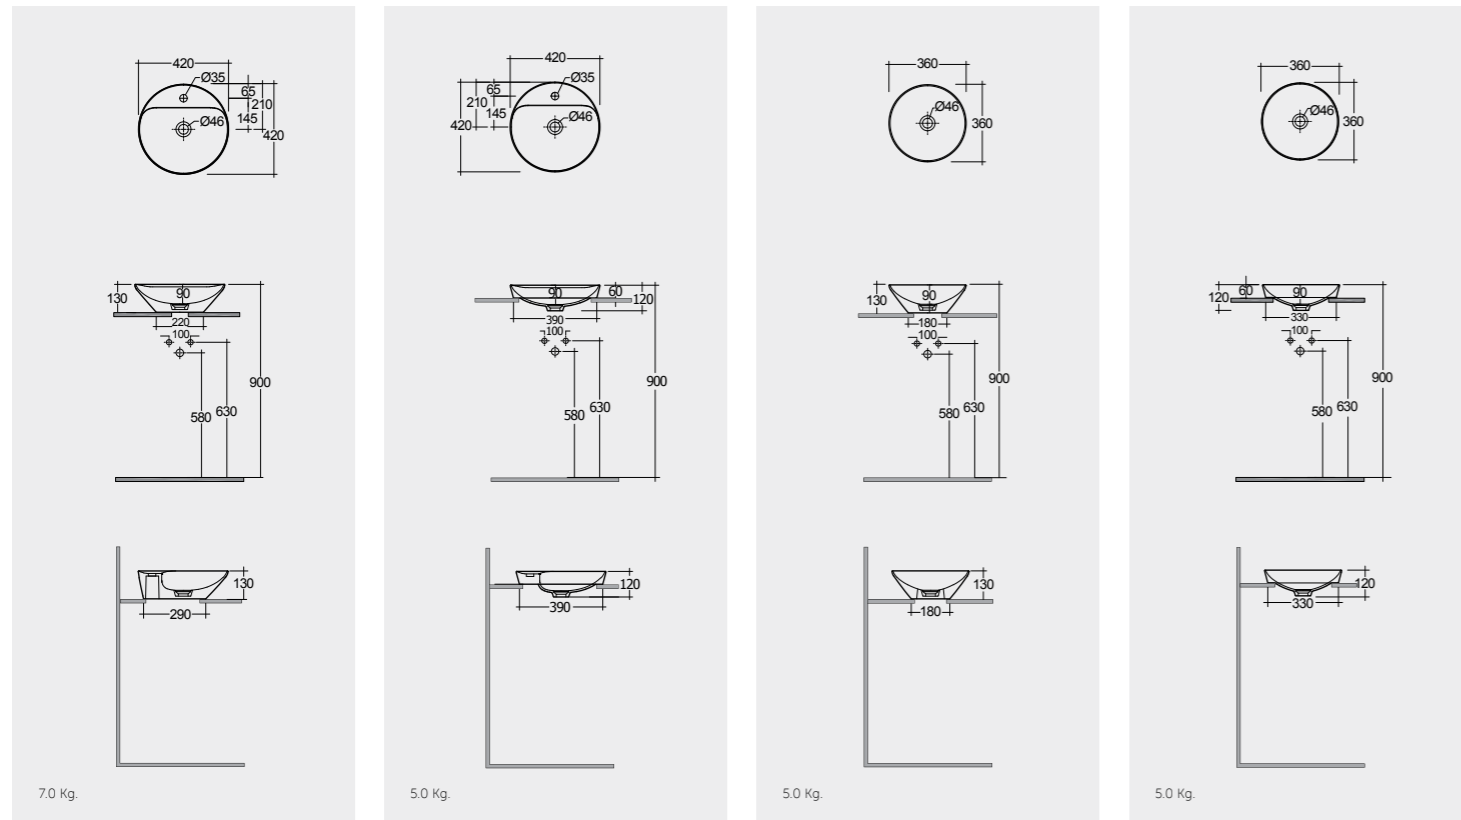

النماذج

42X42 CM
VARCT14201AWHA

42X42 CM
VARDI14201AWHA

36X36 CM
VARCT13600AWHA

36X36 CM
VARDI13600AWHA

Measurements

القياسات

Notes