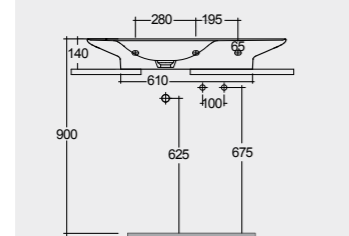

Measurements

القياسات

30.0 Kg.

30.0 Kg.

30.0 Kg.

30.0 Kg.