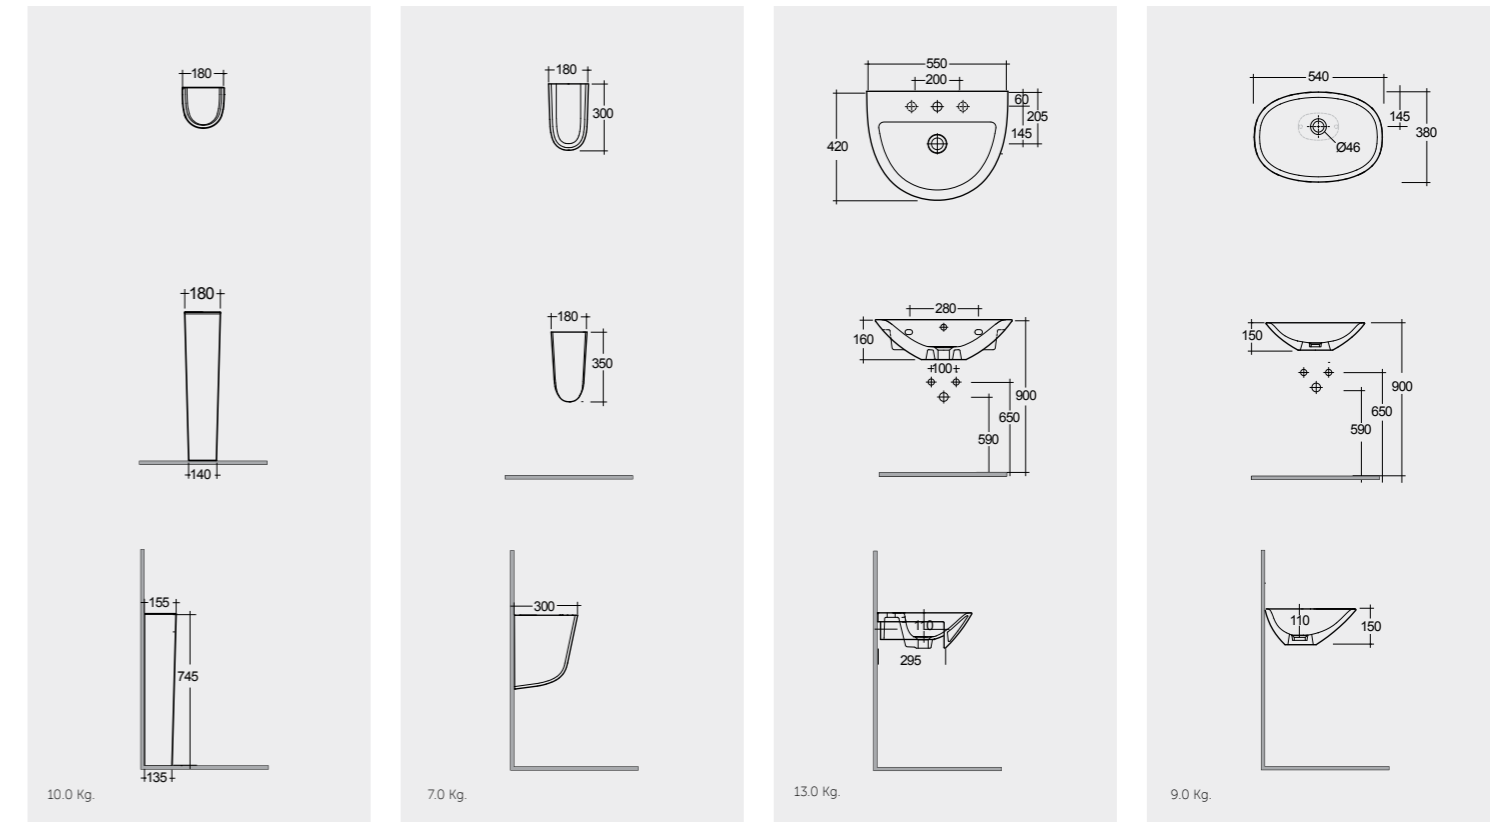

Measurements

القياسات

Notes

All dimensions in mm tolerance $\pm 5\%$ for below 200mm and $\pm 3\%$ for above 200mm | جميع القياسات تكون بالمليمتر $\pm 5\%$ للقياسات التي تقل عن 200 مليمتر و $\pm 3\%$ للقياسات التي تتجاوز 200 مليمتر

ملحوظة