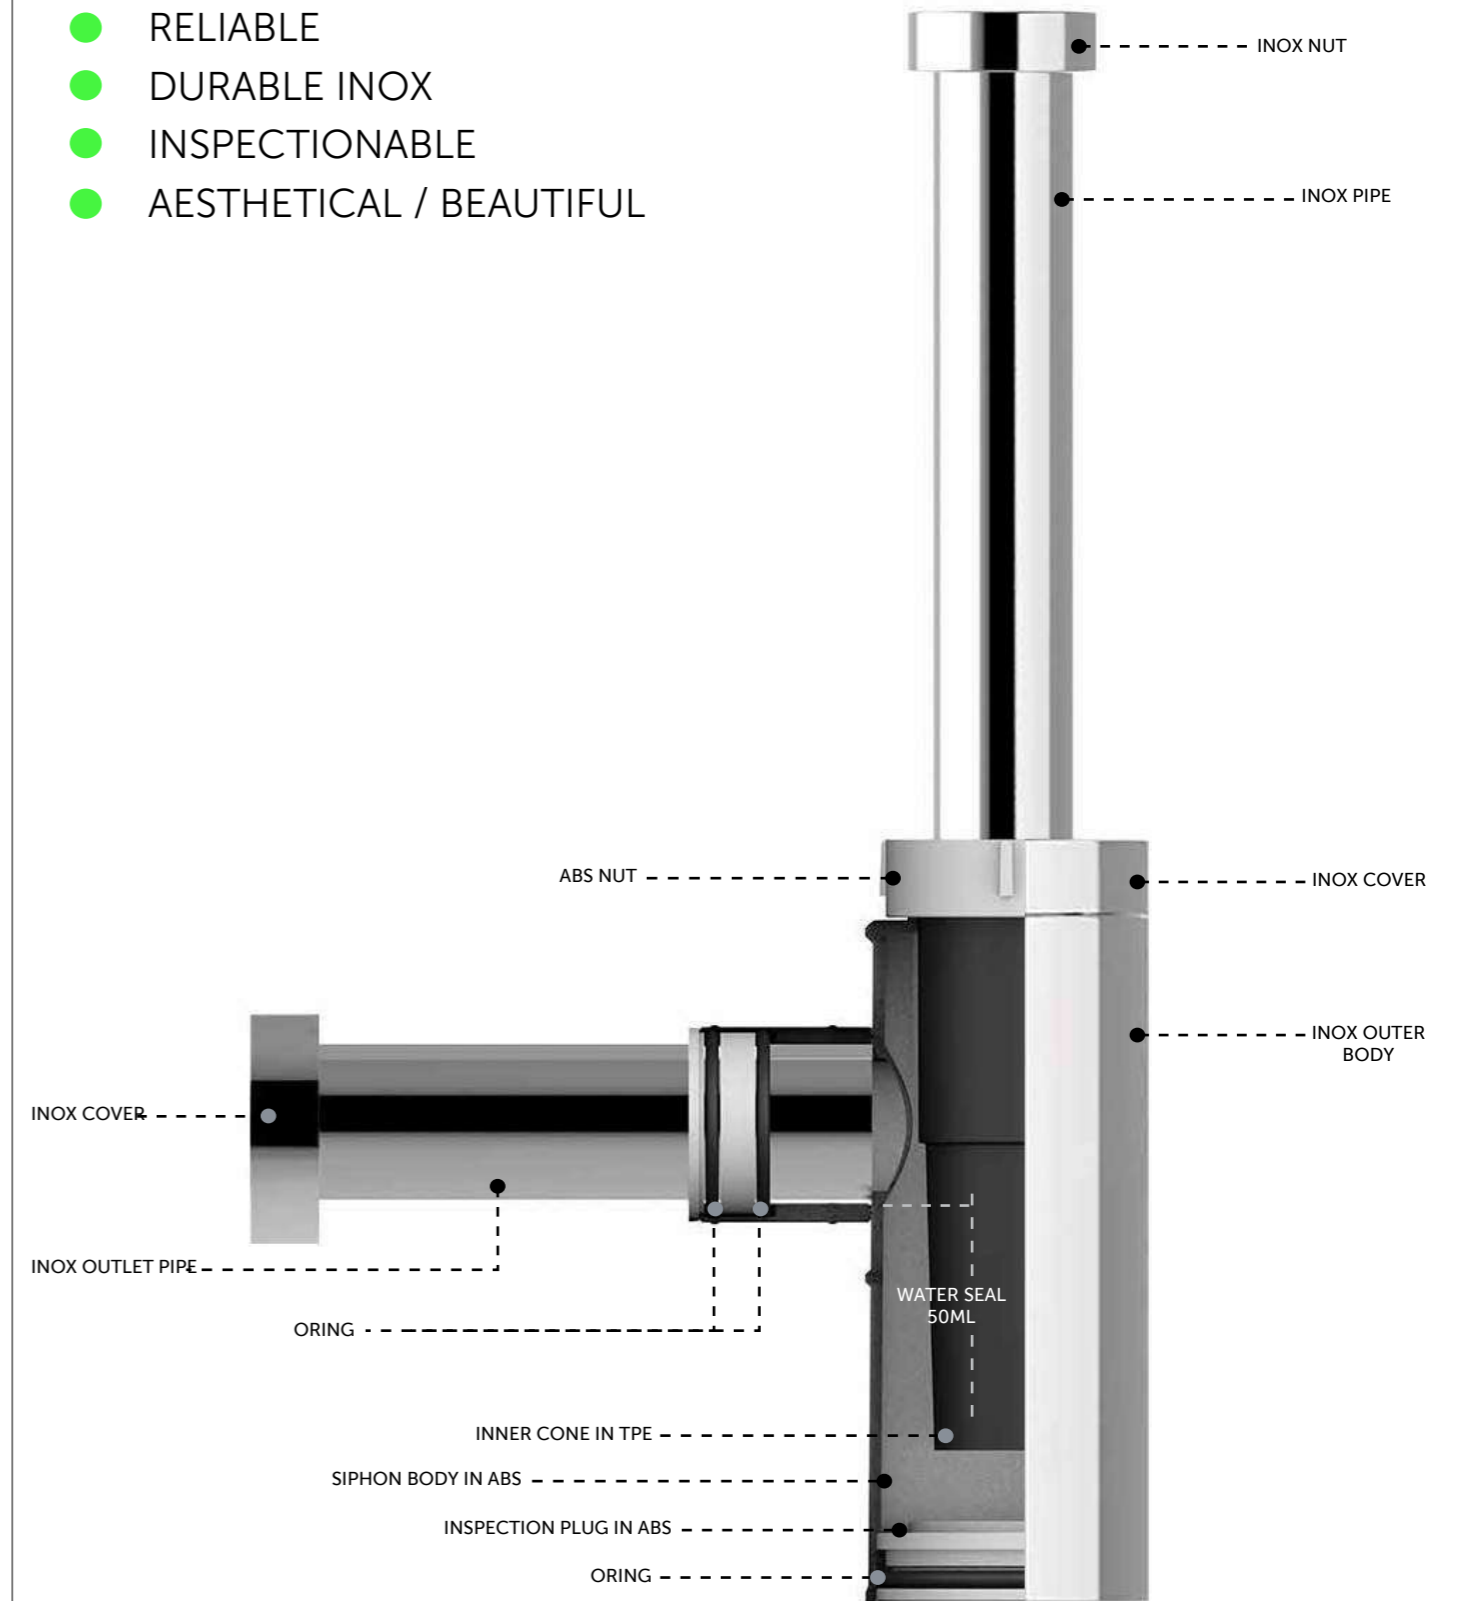

INOX VERSION BENEFITS

- RELIABLE
- DURABLE INOX
- INSPECTIONABLE
- AESTHETICAL / BEAUTIFUL