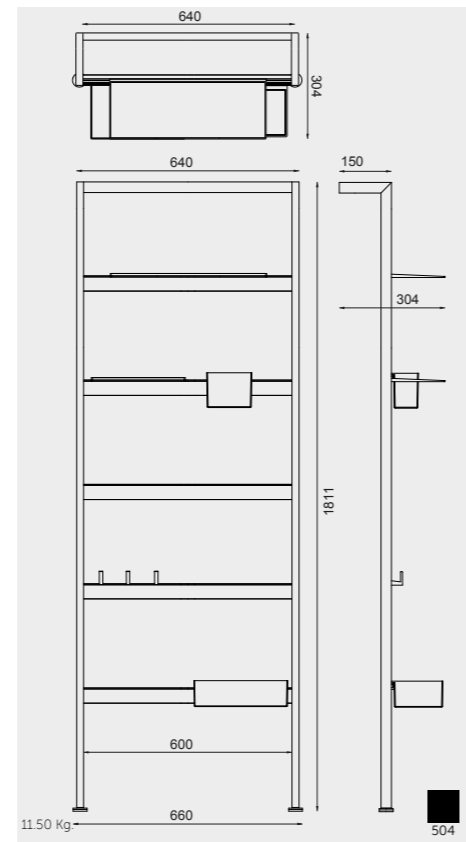

Measurements

القياسات