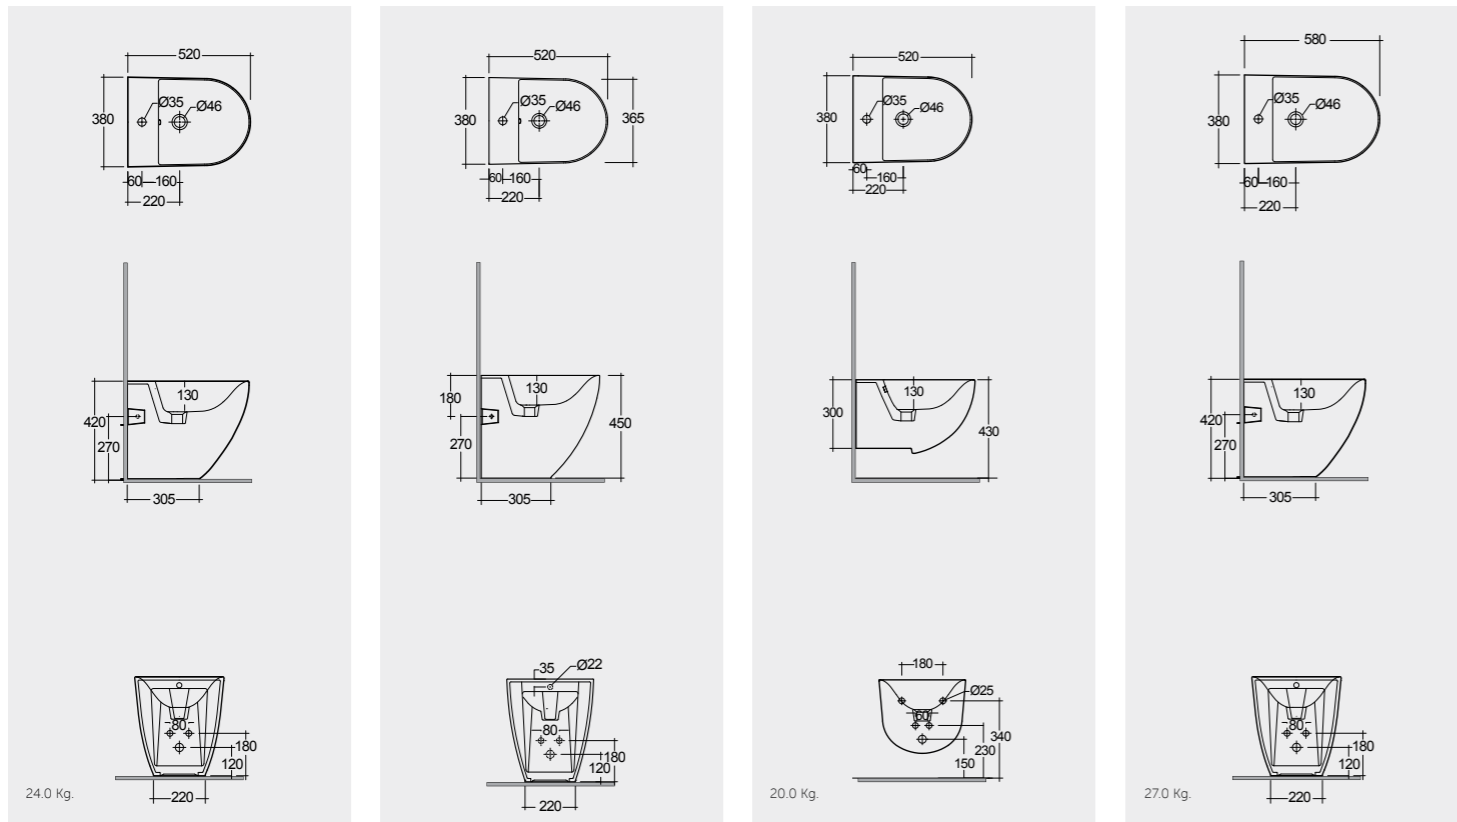

58 CM
DESBD2017AWHA

Hidden Fixations
Comfort Height 42 CM

Comfort Height 45 CM

Hidden Fixations

Hidden Fixations
Comfort Height 42 CM

Measurements

القياسات

Colours available