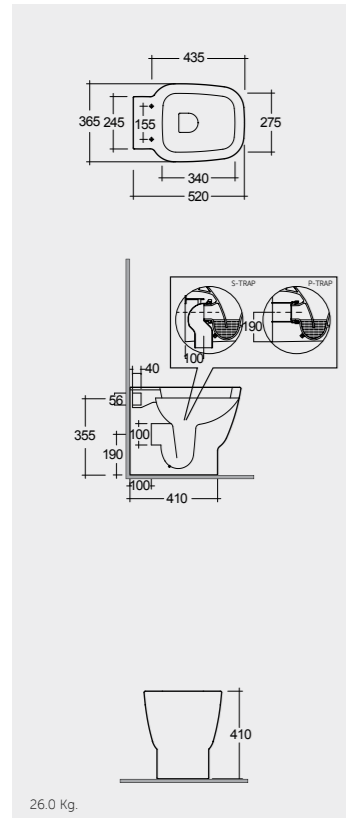

Measurements

القياسات

26.0 Kg.

Urea RAK-One YFG103C