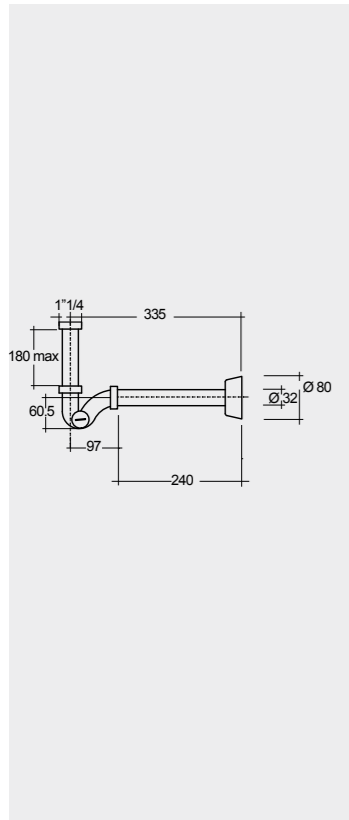

Measurements

القياسات