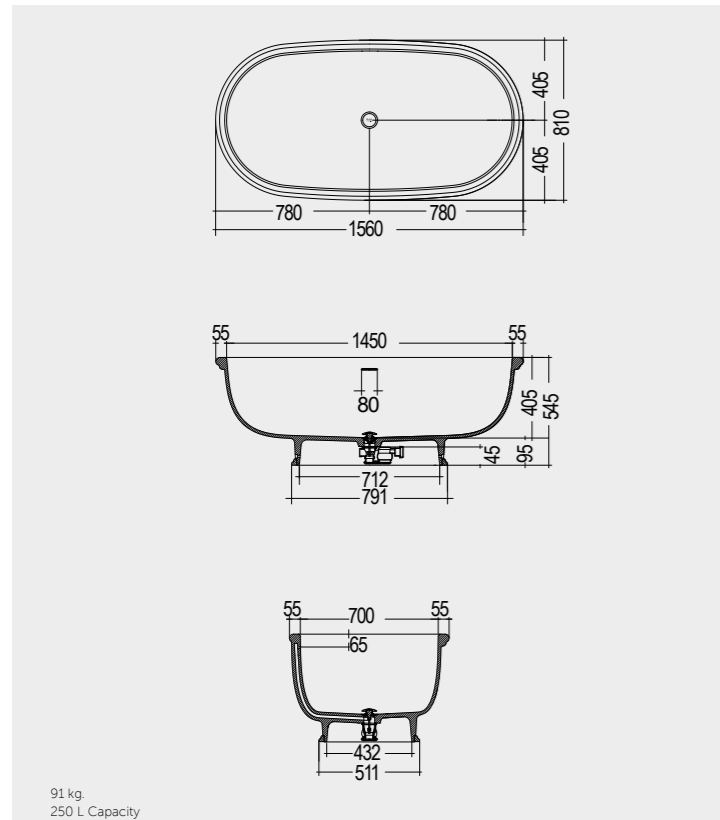

RAK-WASHINGTON

Models

النماذج

Drain Included

Drain Included

Measurements

القياسات

Notes

ملحوظة

All dimensions in mm tolerance $\pm 5\%$ for below 200mm and $\pm 3\%$ for above 200mm | جميع القياسات تكون بالمليمتر $\pm 5\%$ للقياسات التي تقل عن 200 مليمتر و $\pm 3\%$ للقياسات التي تتجاوز 200 مليمتر