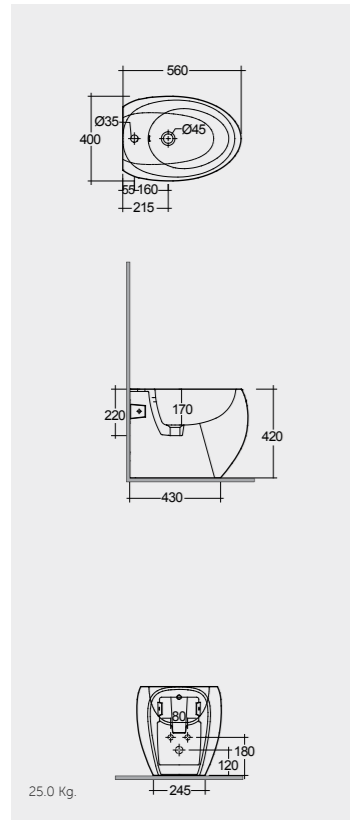

Measurements

القياسات