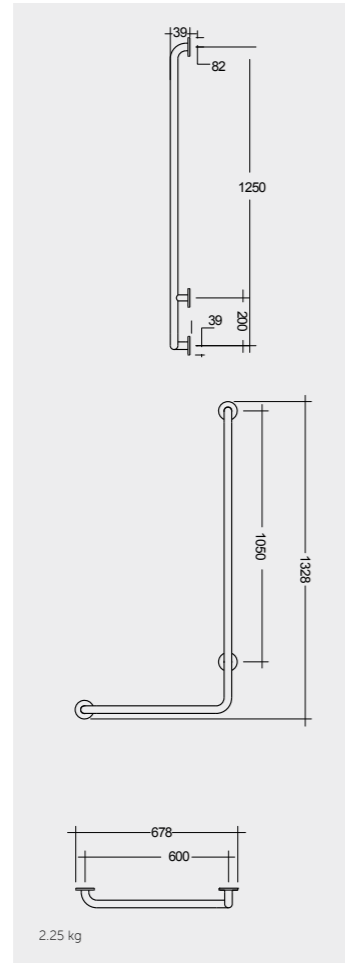

RAK-SILVER / GRAB BARS

Models

النماذج

Measurements

القياسات

Notes

ملحوظة

All dimensions in mm tolerance $\pm 5\%$ for below 200mm and $\pm 3\%$ for above 200mm | جميع القياسات تكون بالمليمتر + 5% للقياسات التي تقل عن 200 مليمتر و + 3% للقياسات التي تتجاوز 200 مليمتر