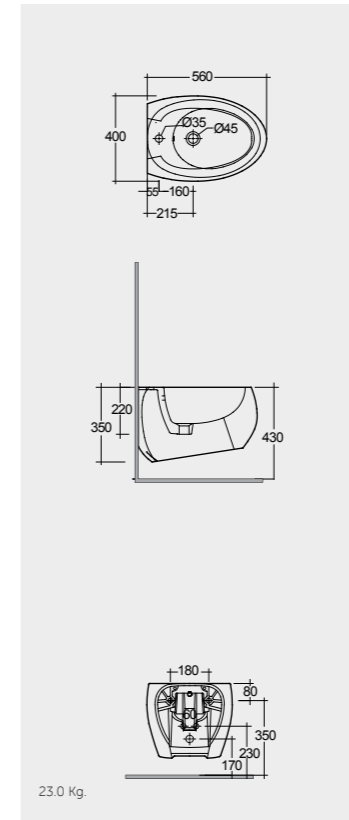

56 CM
CLOBD2101504A

FOR BIDET
PP WHITE : BTRBDPPR011

Hidden Fixations

Matt Finish
Hidden Fixations

Matt Finish
Hidden Fixations

Inspectionable

Measurements

القياسات