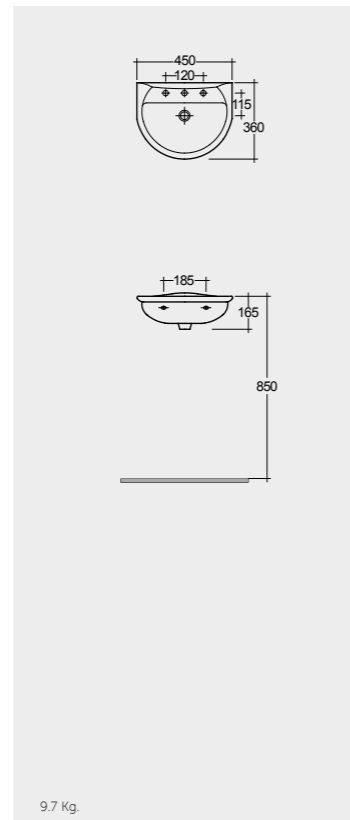

Measurements

القياسات

Urea Bambi Plus
YFG076