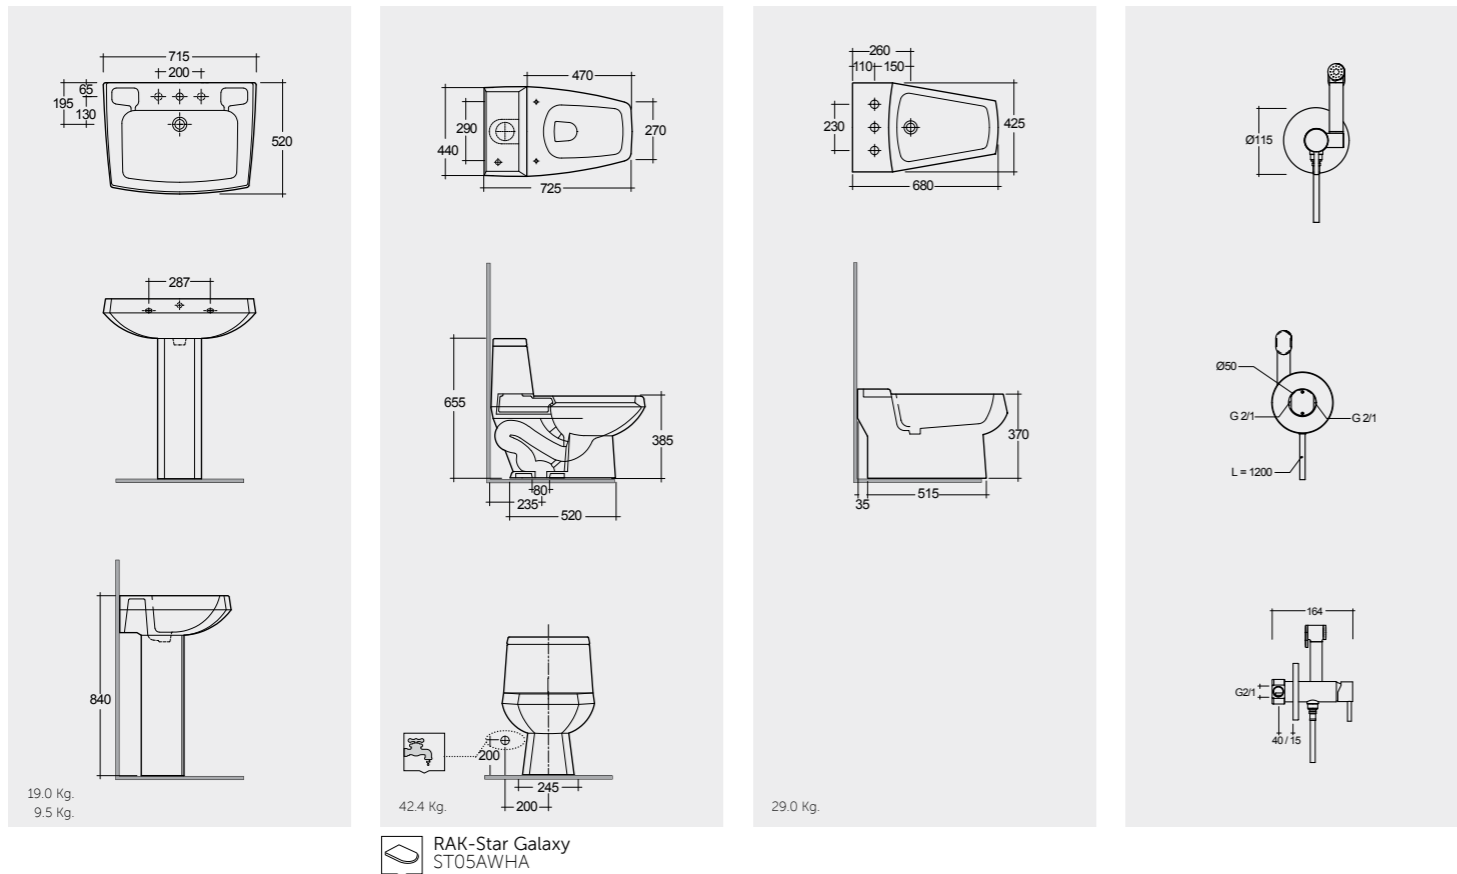

Measurements

القياسات

Colours available

الألوان المتاحة

Colours shown here are as close to actual sanitaryware as printing process will allow
الألوان المبينة هنا قريبة إلى ألوان الأدوات الصحية الفعلية حسبما تسمح به عملية الطباعة