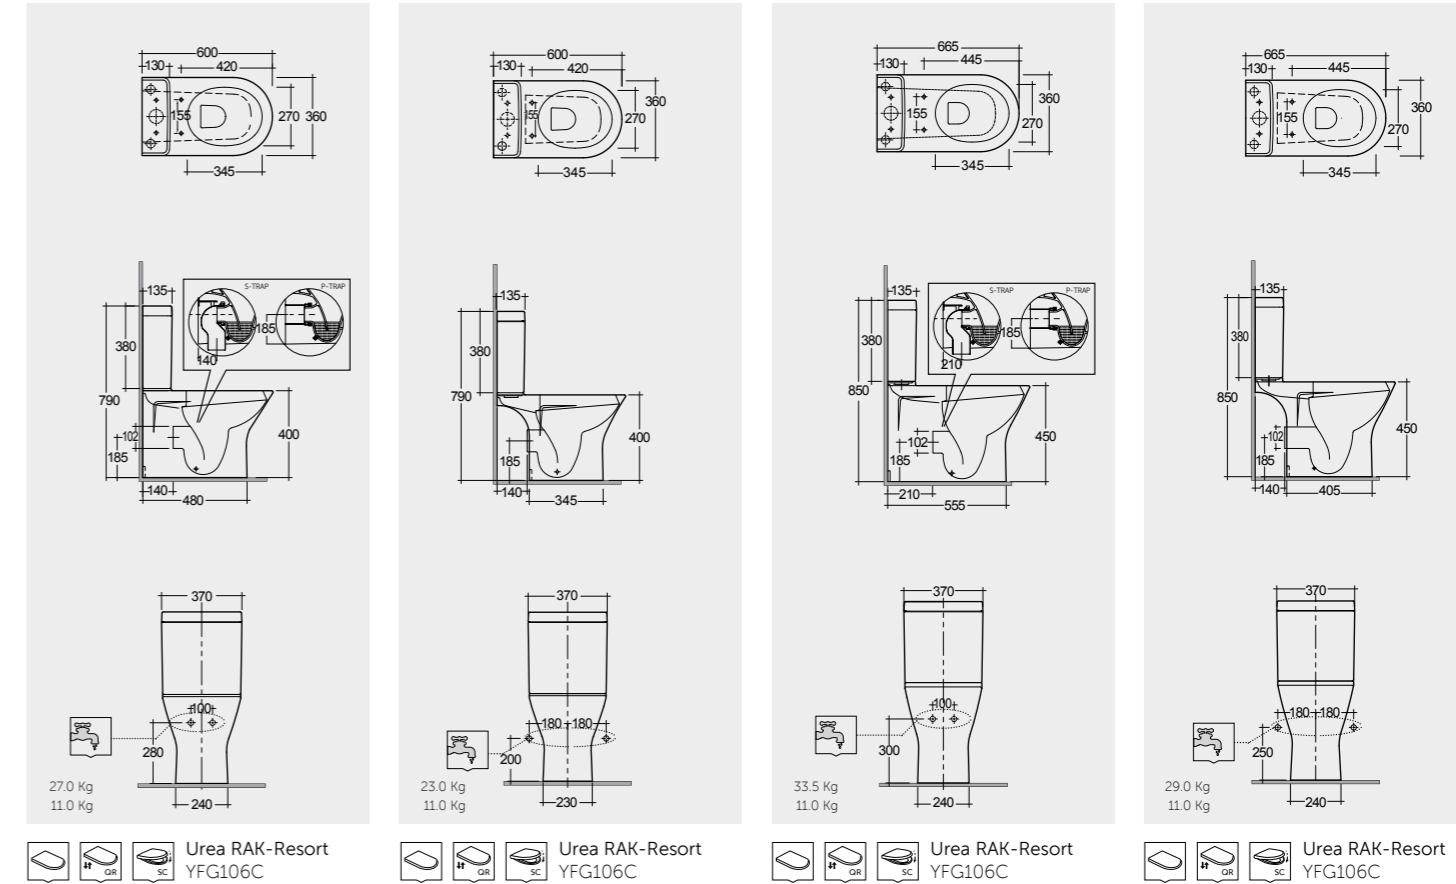

Measurements

القياسات

Notes

ملحوظة

All dimensions in mm tolerance $\pm 5\%$ for below 200mm and $\pm 3\%$ for above 200mm | جميع القياسات تكون بالمليمتر $\pm 5\%$ للقياسات التي تقل عن 200 مليمتر و $\pm 3\%$ للقياسات التي تتجاوز 200 مليمتر