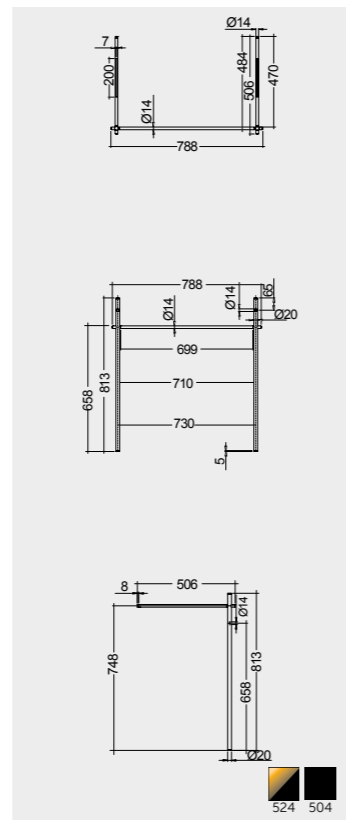

RAK-DES METAL LEGS

Models

النماذج

Horizontal bar included for size
121 & 101 cm

Horizontal bar included for size
121 & 101 cm

Horizontal bar included for size
81 & 61 cm

Horizontal bar included for size
81 & 61 cm

Measurements

القياسات

Colours available

الألوان المتاحة

Colours shown here are as close to actual sanitaryware as printing process will allow
الألوان المبينة هنا قريبة إلى ألوان الأدوات الصحية الفعلية حسبما تسمح به عملية الطباعة