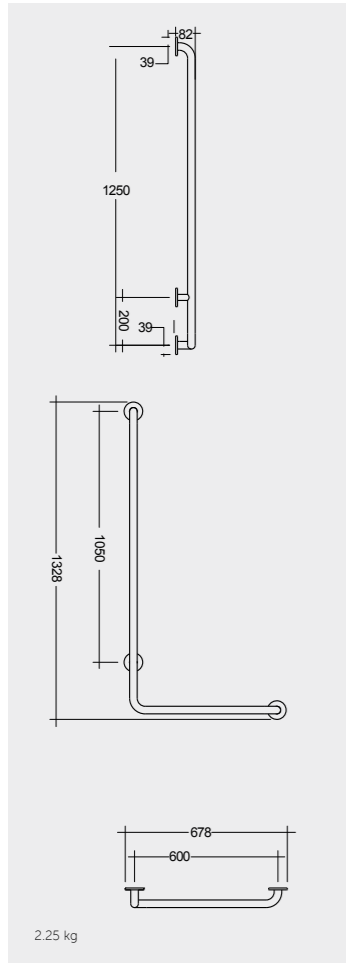

RAK-SILVER / GRAB BARS

Models

النماذج

Measurements

القياسات

Notes

ملحوظة

All dimensions in mm tolerance $\pm 5\%$ for below 200mm and $\pm 3\%$ for above 200mm | جميع القياسات تكون بالمليمتر + 5% للقياسات التي تقل عن 200 مليمتر و + 3% للقياسات التي تتجاوز 200 مليمتر