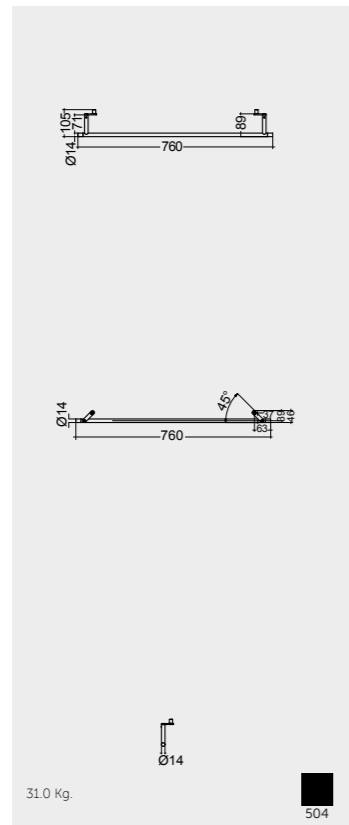

RAK-DES TOWEL HOLDERS

Models

النماذج

2 units required

Measurements

القياسات

Colours available

الألوان المتاحة

Colours shown here are as close to actual sanitaryware as printing process will allow
الألوان المبينة هنا قريبة إلى ألوان الأدوات الصحية الفعلية حسبما تسمح به عملية الطباعة

Alpine White
أبيض