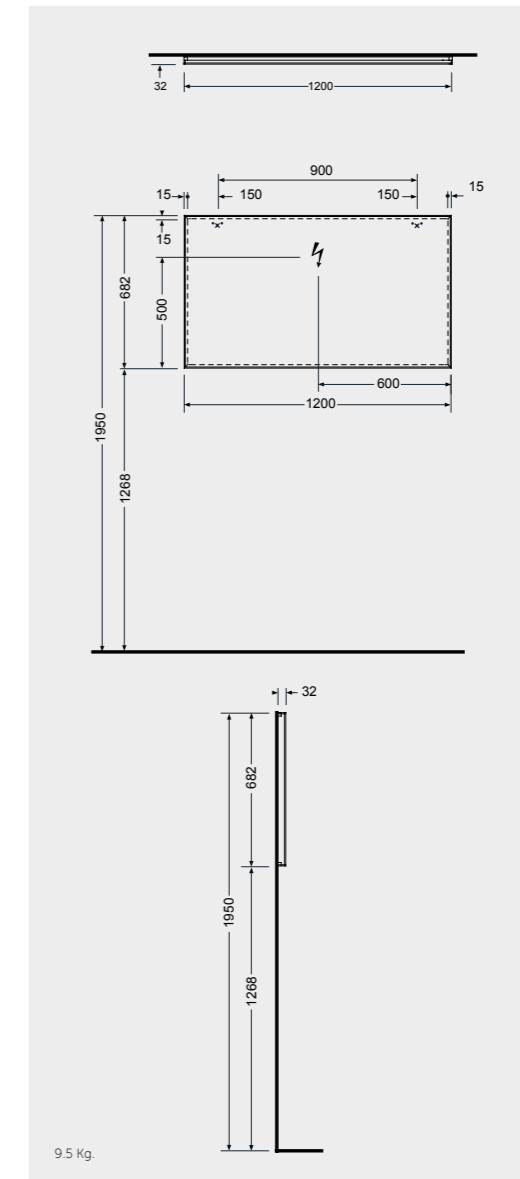

MIRRORS

مرآيا

W 100 x D 2 x H 68CM
JOYMR10068STD

W 120 x D 2 x H 68CM
JOYMR12068STD

ABS; JOYTB6000CR1
Cool White 6000K
450 Lumens

Measurements

القياسات

MIRRORS