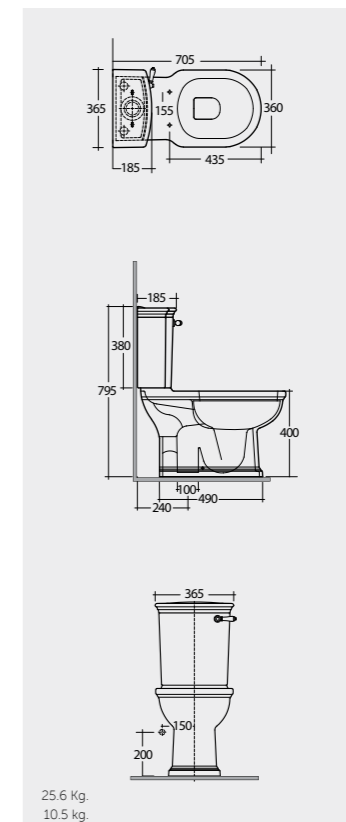

Measurements

القياسات

Lacquered Polyester RAK-Washington
WTSC3901503
ABS RAK-Washington
JM05DSCQRAWHA
Urea RAK-Compact
YFG173A