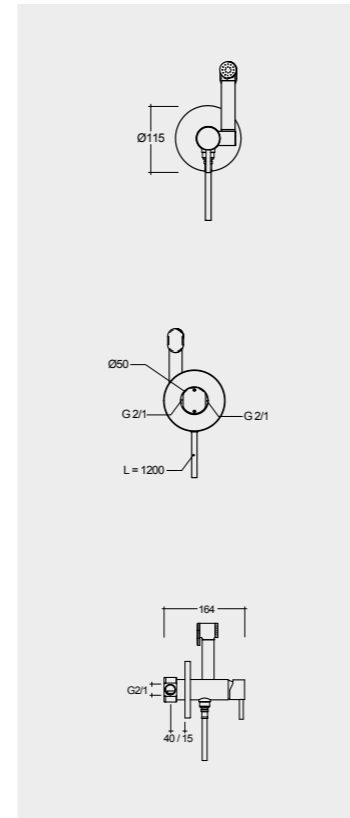

Colours available

Colours shown here are as close to actual sanitaryware as printing process will allow
الألوان المبينة هنا قريبة إلى ألوان الأدوات الصحية الفعلية حسبما تسمح به عملية الطباعة

الألوان المتاحة

Alpine White
أبيض