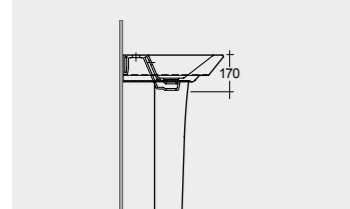

Measurements

القياسات

17.0 Kg
7.0 Kg

17.0 Kg
6.9 Kg

Colours available

الألوان المتاحة

Colours shown here are as close to actual sanitaryware as printing process will allow
الألوان المبينة هنا قريبة إلى ألوان الأدوات الصحية الفعلية حسبما تسمح به عملية الطباعة

Alpine White
أبيض