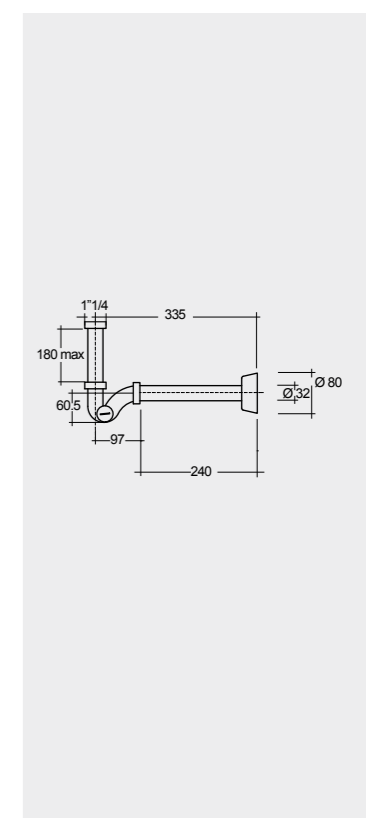

Measurements

القياسات

Notes

ملحوظة

All dimensions in mm tolerance $\pm 5\%$ for below 200mm and $\pm 3\%$ for above 200mm | جميع القياسات تكون بالمليمتر $\pm 5\%$ للقياسات التي تقل عن 200 مليمتر و $\pm 3\%$ للقياسات التي تتجاوز 200 مليمتر