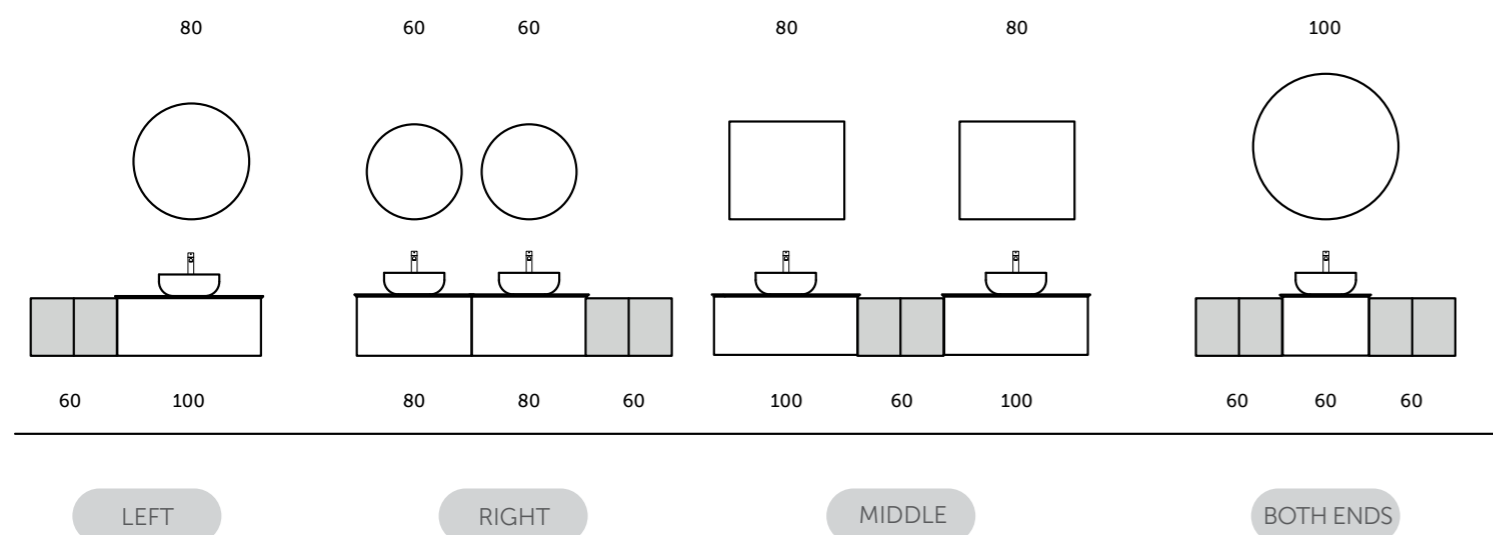

WITH RAK-PRECIOUS SURFACE AND COUNTERTOP WASHBASINS