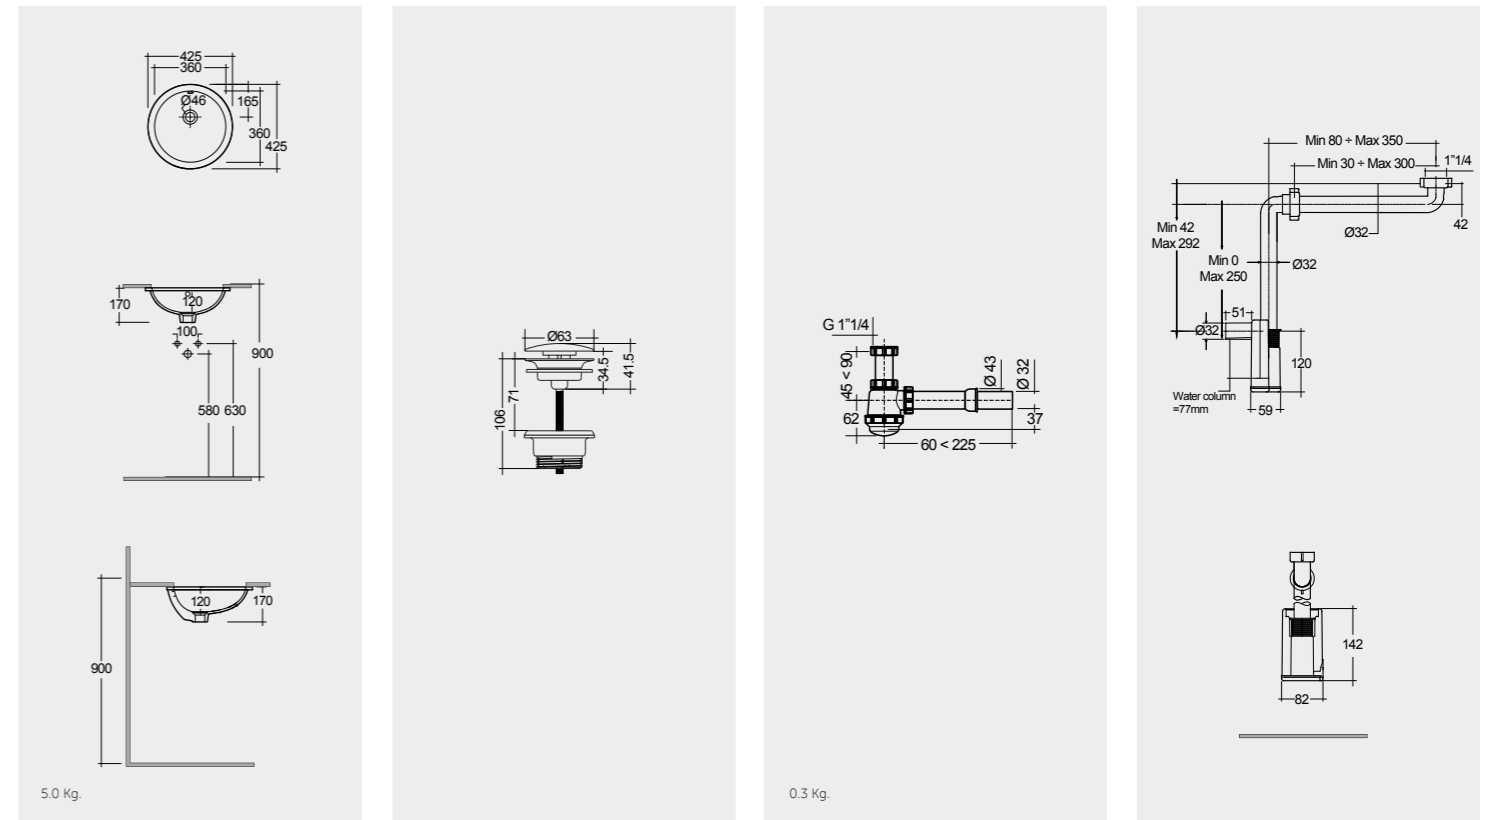

With Overflow

Measurements

القياسات