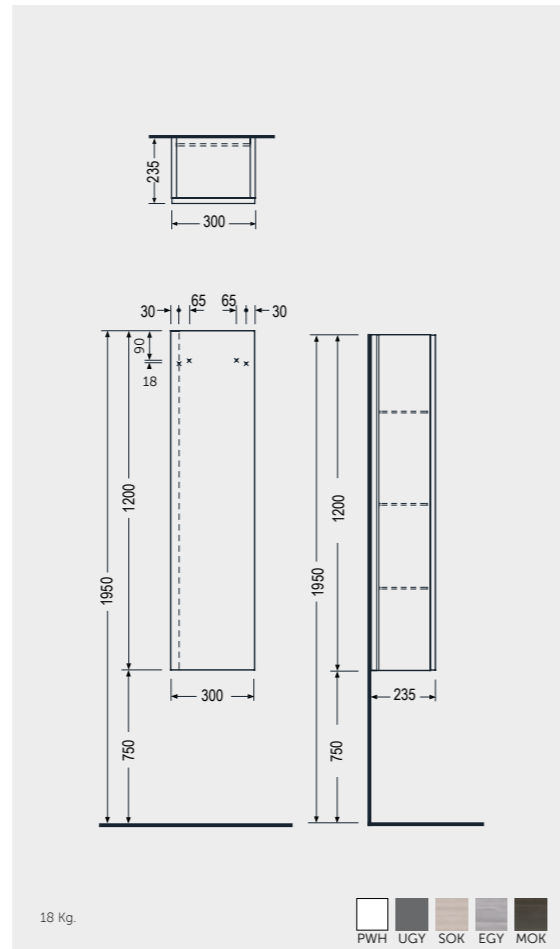

OPEN STORAGE AND TALL CABINET UNITS

Models

النماذج

60 CM
JOYOS040MGY

W 30 x D 23 x H 120CM
JOYTS120UGY

Measurements

القياسات

WITH RAK-JOY OR RAK-PRECIOUS DROP-IN WASHBASINS