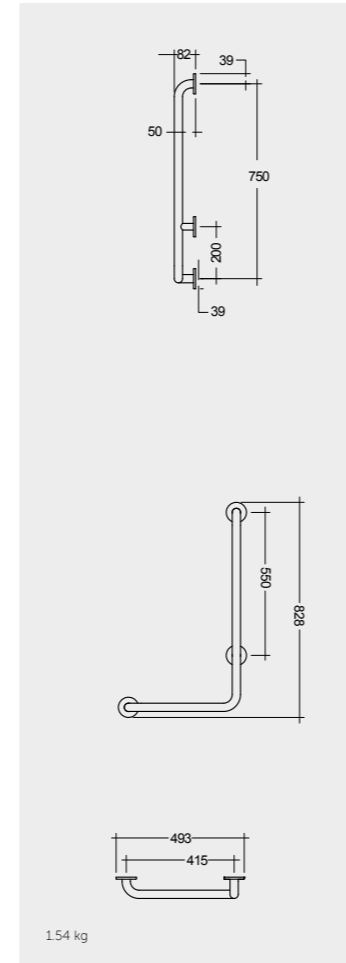

RAK-SILVER / GRAB BARS

Models

النماذج

Measurements

القياسات

Notes

ملحوظة

All dimensions in mm tolerance $\pm 5\%$ for below 200mm and $\pm 3\%$ for above 200mm | جميع القياسات تكون بالمليمتر + 5% للقياسات التي تقل عن 200 مليمتر و + 3% للقياسات التي تتجاوز 200 مليمتر