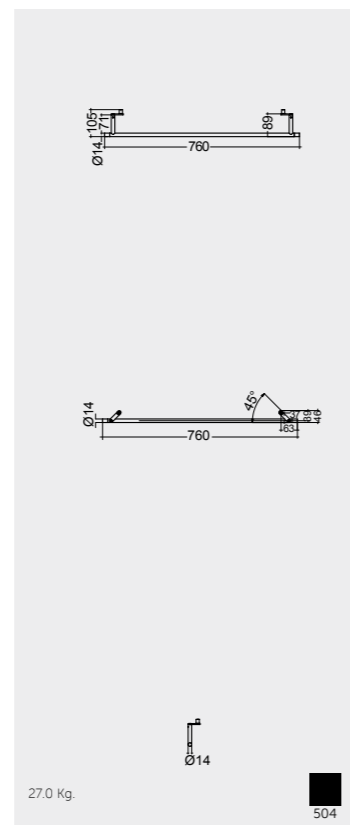

RAK-DES TOWEL HOLDERS

Models

النماذج

2 units required

Measurements

القياسات

Colours available

الألوان المتاحة

Colours shown here are as close to actual sanitaryware as printing process will allow
الألوان المبينة هنا قريبة إلى ألوان الأدوات الصحية الفعلية حسبما تسمح به عملية الطباعة

Alpine White
أبيض