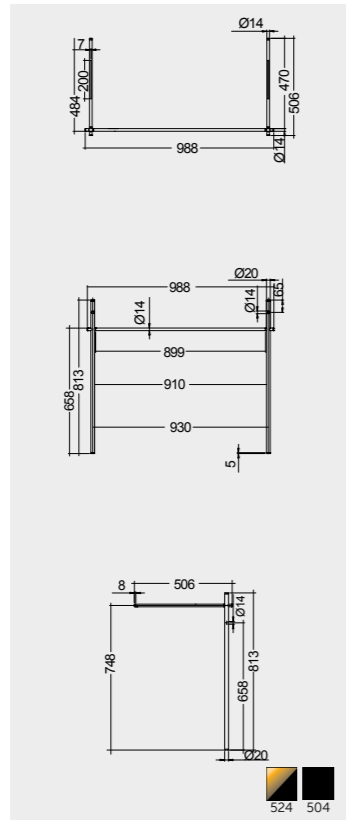

RAK-DES METAL LEGS

Models

النماذج

Horizontal bar included for size
121 & 101 cm

Horizontal bar included for size
121 & 101 cm

Horizontal bar included for size
81 & 61 cm

Horizontal bar included for size
81 & 61 cm

Measurements

القياسات

Colours available

الألوان المتاحة

Colours shown here are as close to actual sanitaryware as printing process will allow
الألوان المبينة هنا قريبة إلى ألوان الأدوات الصحية الفعلية حسبما تسمح به عملية الطباعة