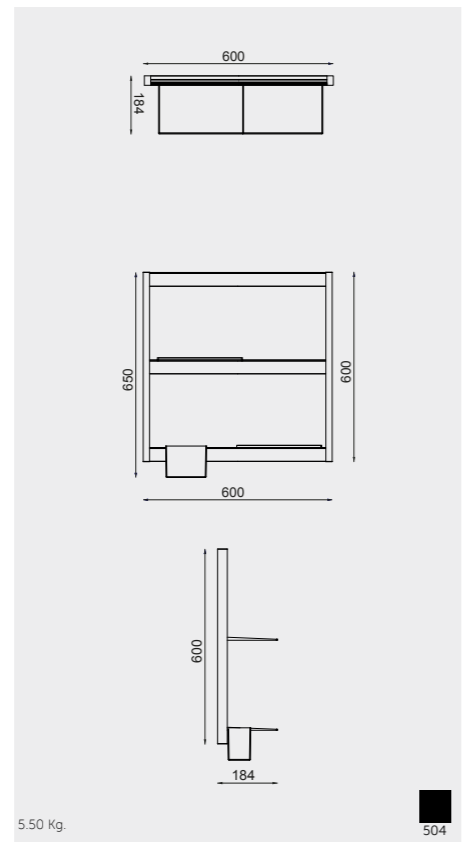

Measurements

القياسات