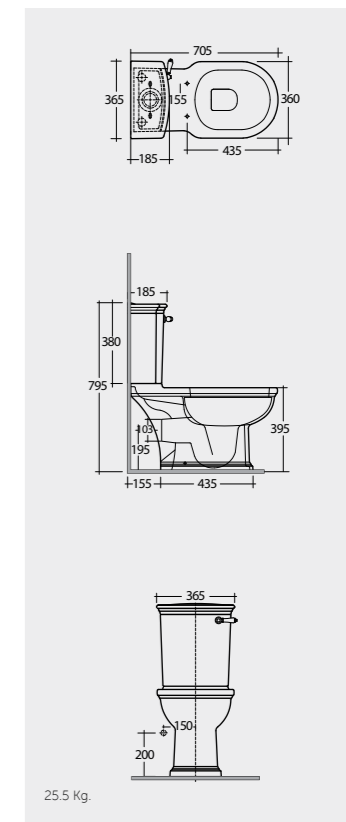

Measurements

القياسات

Lacquered Polyester RAK-Washington
WTSC3901503
ABS RAK-Washington
JM05DSCQRAWHA
Urea RAK-Compact
YFG173A