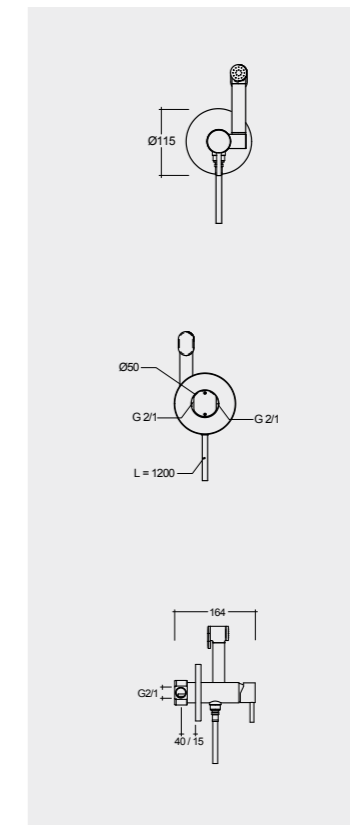

Models

النماذج

62 CM
TQ16AWHA
TQ10AWHA

62 CM
TQ11AWHA
TQ10AWHA

Back Open

SET WITH MIXER (SHATAFF)
BRASS CHROME : SPRDMX0001

Measurements

القياسات