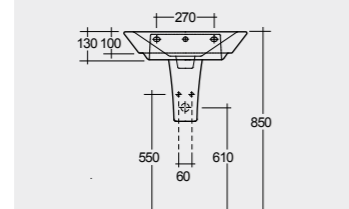

Measurements

القياسات

17.0 Kg
7.0 Kg

17.0 Kg
6.9 Kg

Colours available

الألوان المتاحة

Colours shown here are as close to actual sanitaryware as printing process will allow
الألوان المبينة هنا قريبة إلى ألوان الأدوات الصحية الفعلية حسبما تسمح به عملية الطباعة

Alpine White
أبيض