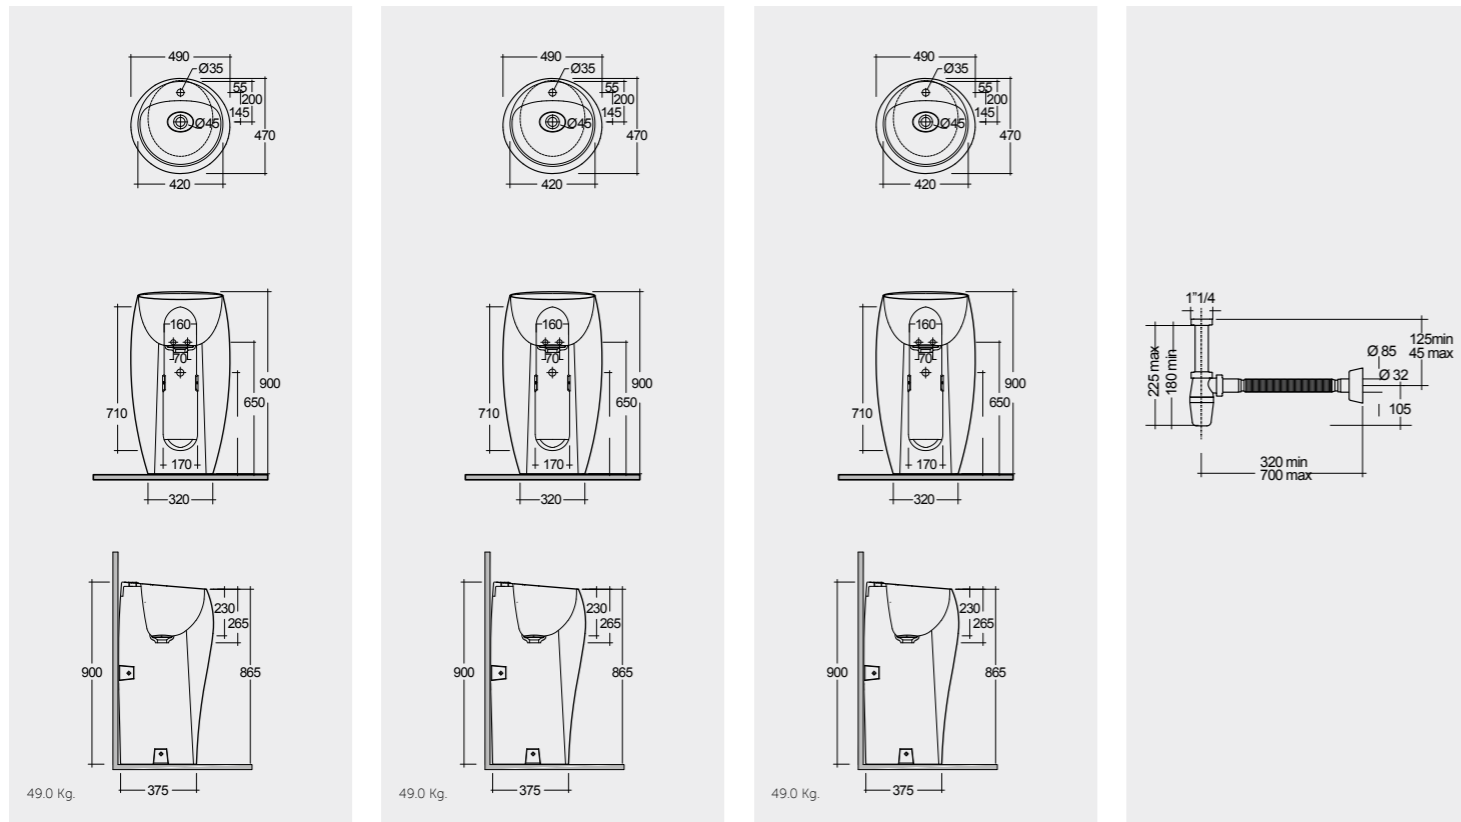

Hidden Fixations
Drain Not Included

Matt Finish
Hidden Fixations
Drain Not Included

Matt Finish
Hidden Fixations
Drain Not Included

With Flexible Hose
Inspectionable

Measurements

القياسات

Notes

ملحوظة