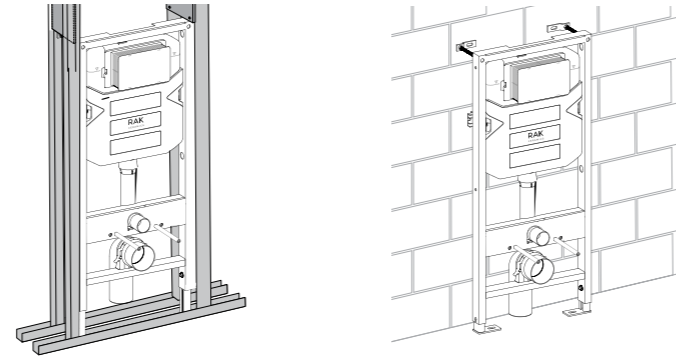

DRYWALL INSTALLATION

With a drywall system it is possible to create complete room-height prewalls or partitions.

مع نظام جدران الجبس يمكنك تصميم غرفة كاملة وإرتفاعات تتناسب مع الجدران والقواطع

RAK-Ecofix installation elements are suitable for solid constructions and for all drywall construction situations
تركيبات راك-إيكوفيكس مناسبة للإشياء الصلبة وجميع حالات جدران الجبس.