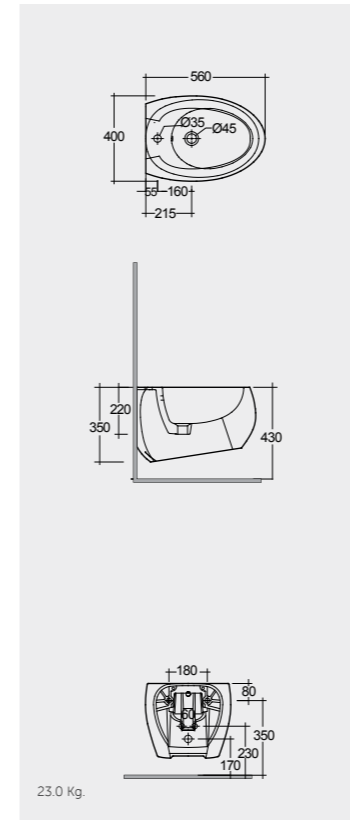

56 CM
CLOBD2101504A

FOR BIDET
PP WHITE : BTRBDPPR011

Hidden Fixations

Matt Finish
Hidden Fixations

Matt Finish
Hidden Fixations

Inspectionable

Measurements

القياسات