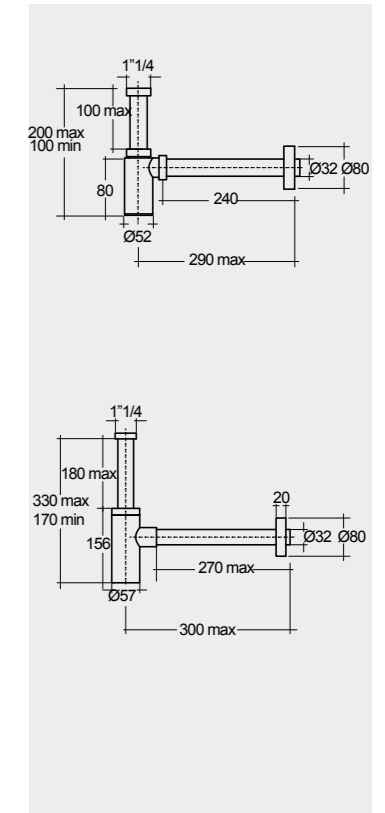

FOR WASH BASIN
INOX CHROME : BTRWBSST001

Suitable for Wash Basin : 101, 81, 61 CM

Suitable for Wash Basin : 101, 81, 61 CM

Inspectionable

Measurements

القياسات

Notes

ملحوظة