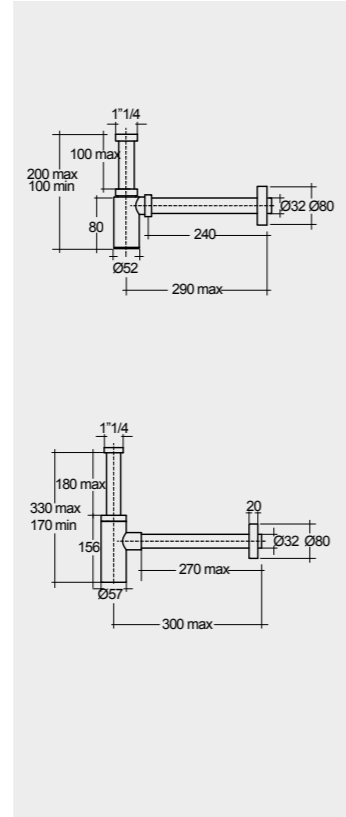

Inspectionable

Measurements

القياسات