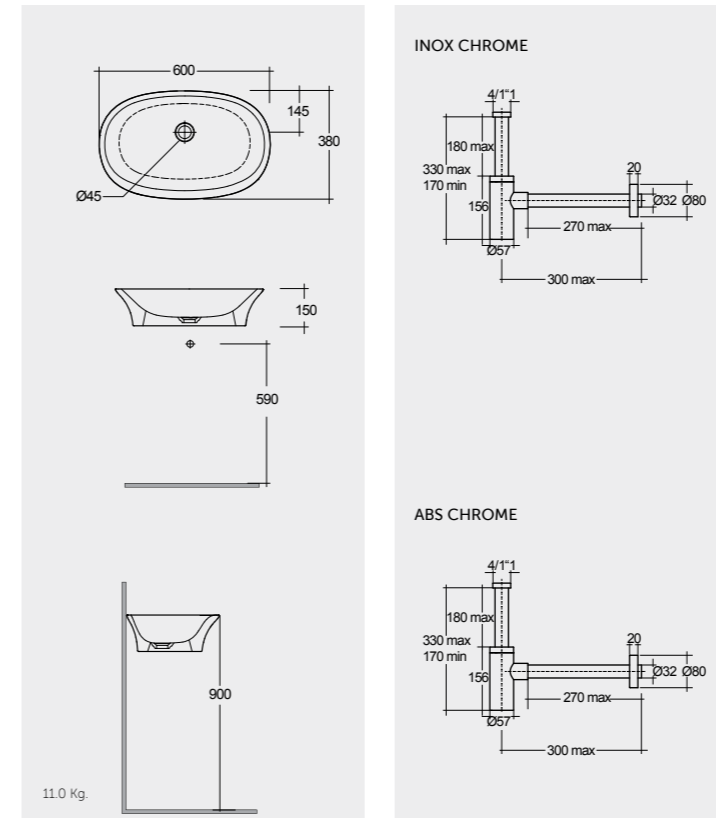

Measurements

القياسات

Notes

ملحوظة

All dimensions in mm tolerance $\pm 5\%$ for below 200mm and $\pm 3\%$ for above 200mm | جميع القياسات تكون بالمليمتر $\pm 5\%$ للقياسات التي تقل عن 200 مليمتر و $\pm 3\%$ للقياسات التي تتجاوز 200 مليمتر