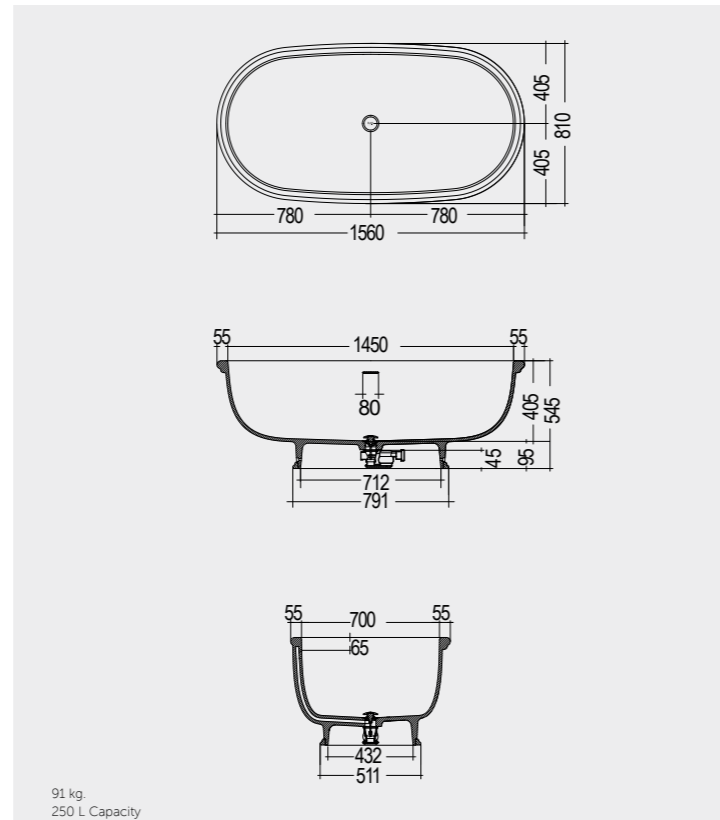

RAK-WASHINGTON

Models

النماذج

Drain Included

Drain Included

Measurements

القياسات

Notes

ملحوظة

All dimensions in mm tolerance $\pm 5\%$ for below 200mm and $\pm 3\%$ for above 200mm | جميع القياسات تكون بالمليمتر $\pm 5\%$ للقياسات التي تقل عن 200 مليمتر و $\pm 3\%$ للقياسات التي تتجاوز 200 مليمتر