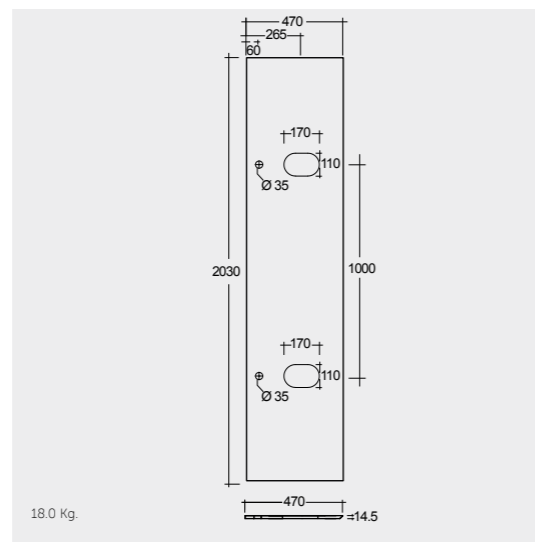

55X36 CM VARCT55000AWHA

RAK-PRECIOUS SURFACES CUT TYPE A

Counter Top Slab 163 CM + Bowl

Counter Top Slab 203 CM + Bowl

PRESL16347102A

PRESL20347102A

FOR VANITY
PP WHITE : BTRWBPPR021
Inspectionable Compact Height