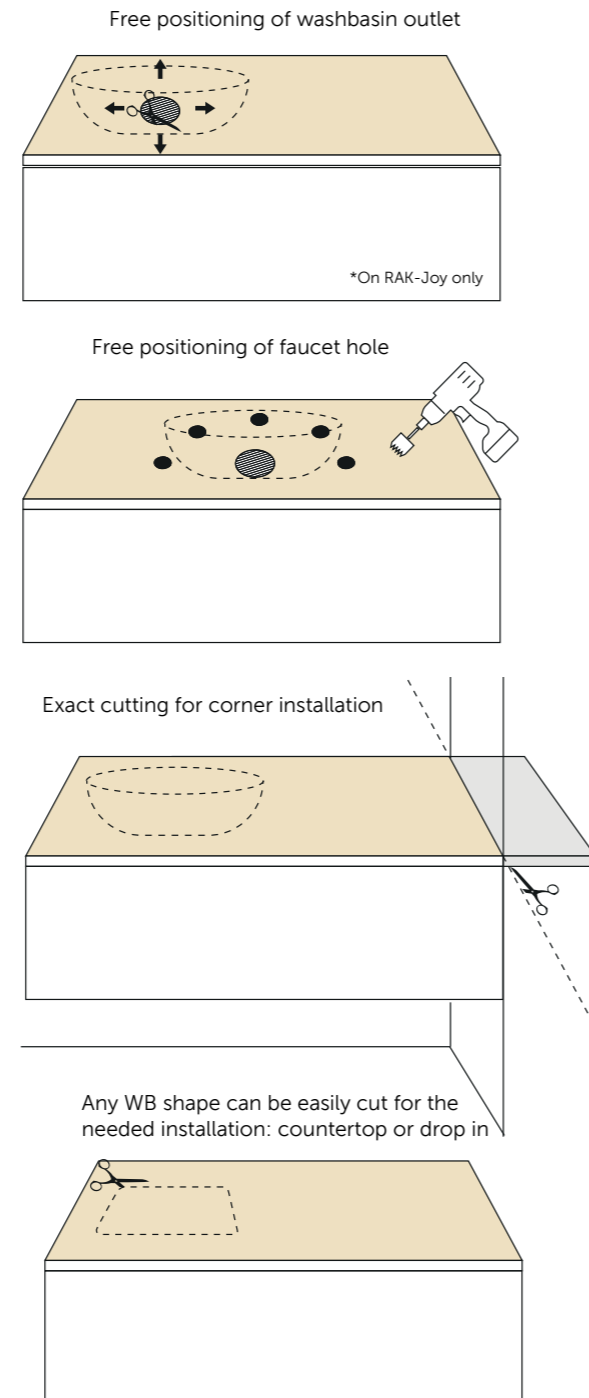

RAK-PLANO CUSTOMIZATION

RAK-Plano surfaces made of RAKSOLID, are easy to cut and drill during the installation. The cut can easily be carried out on site by the installer, with common wood tools. RAK-Plano gives you the possibility to install the washbasin and the faucets in your favorite position and offers you the chance to change your mind onsite (before drilling) and to revise your project if needed.

أسطح راك-بلانو مصنوعة من راك-سوليد، من السهل قطع وحفر أسطحها خلال التثبيت. يمكن إجراء القطع في الموقع بسهولة بواسطة المثبت باستخدام أدوات خشبية مشتركة. يمنحك راك-بلانو إمكانية تركيب حوض الغسيل والحنفيات في وضعك المفضل ويوفر لك فرصة لتغيير رأيك في الموقع (قبل الحفر) ومراجعة مشروعك إذا لزم الأمر.

Some examples of customization