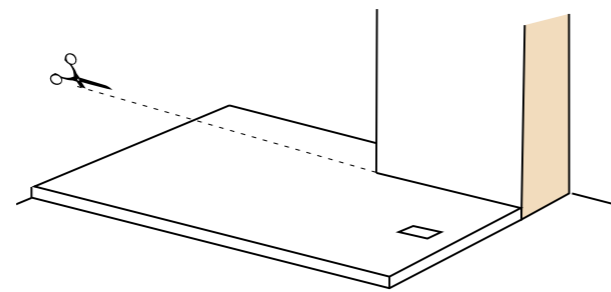

RAKSOLID DESIGN AND FUNCTIONALITY

Product range

BATHTUB REPLACEMENT

RECTANGULAR

QUADRANT

Customization

Some examples of customization

WHITE (500)