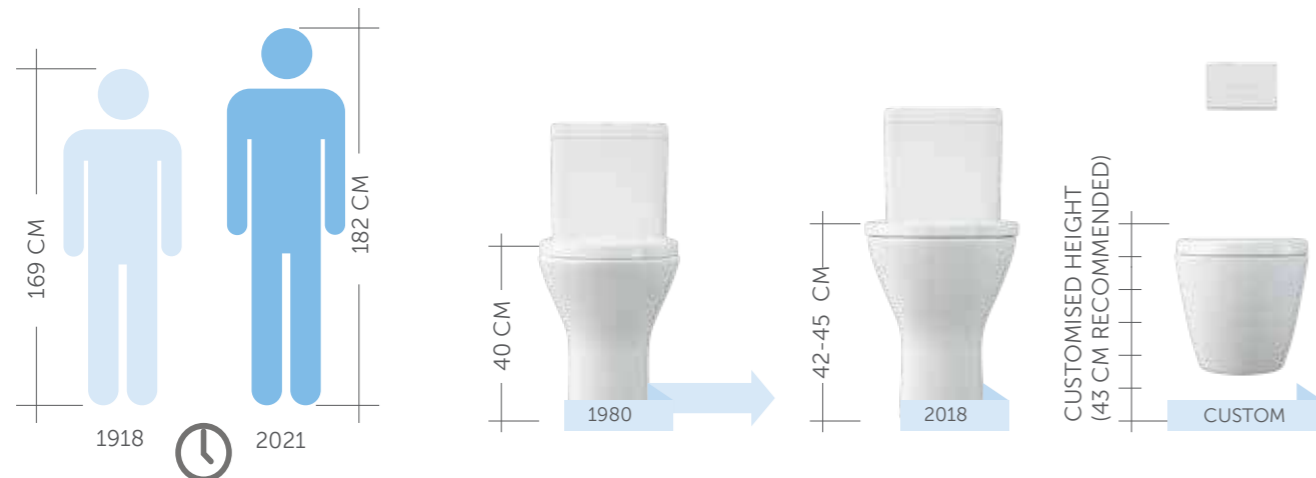

WATER SAVING

Using just 4 litres for the full flush and 2.5 litres for the half flush, water usage is reduced by a third.

HYGIENIC AND EASY TO CLEAN

The water closets have no rims to harbour germs, making cleaning quick, easy and more hygienic.

SILENT FLUSH

Rimless technology allows a faster and more silent flush.

EFFICIENT DESIGN

Design and efficiency can be successfully combined. Water flows vertically and horizontally, before flushing the entire inner surface of the bowl, without splashing.

Updated ergonomics

Over the last 100 years, the average height of people in industrialized nations has increased approximately by 10 cm. To be innovative in design also means meeting the changes in population and their new needs in terms of ergonomics and comfort. RAK Ceramics design evolves together with human evolution.