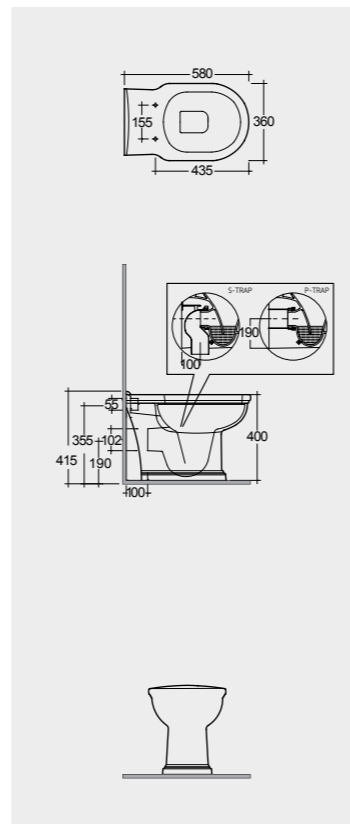

Measurements

القياسات

- Lacquered Polyester RAK-Washington WTSC3901503
- ABS RAK-Washington JM05DSCQRAWHA
- Urea RAK-Compact YFG173A

- Lacquered Polyester RAK-Washington WTSC3901503
- ABS RAK-Washington JM05DSCQRAWHA
- Urea RAK-Compact YFG173A

- Lacquered Polyester RAK-Washington WTSC3901503
- ABS RAK-Washington JM05DSCQRAWHA
- Urea RAK-Compact YFG173A

Colours available

Colours shown here are as close to actual sanitaryware as printing process will allow
الألوان المبينة هنا قريبة إلى ألوان الأدوات الصحية الفعلية حسبما تسمح به عملية الطباعة

الألوان المتاحة

Models

النماذج