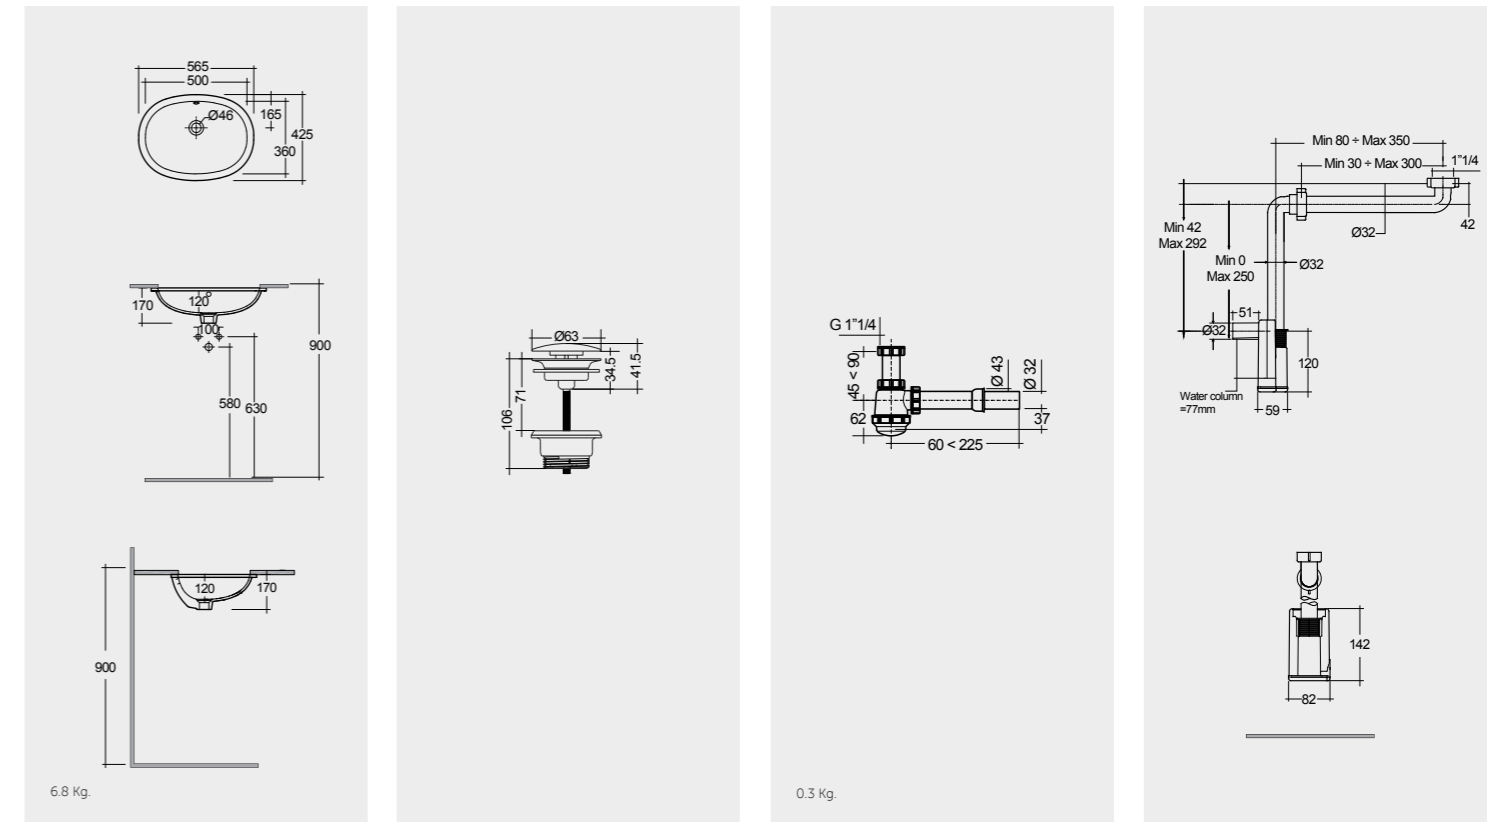

Inspectionable
Space Saving

With Overflow

Measurements

القياسات