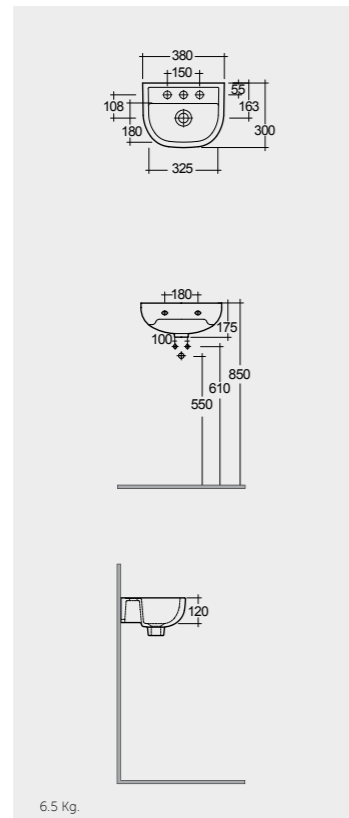

Without Over Flow Hole
بدون ثقب لتصريف الفائض