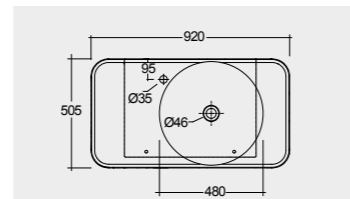

Measurements

القياسات

30.0 Kg.

30.0 Kg.

30.0 Kg.

30.0 Kg.