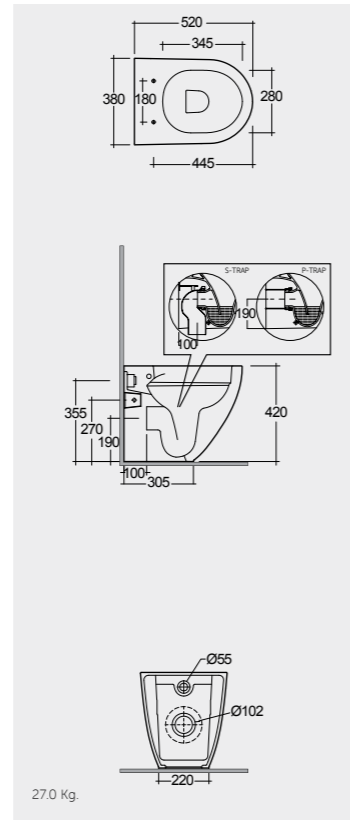

Urea RAK-Des
DESSC3900WH
Urea RAK-Des
DESSC3901WH