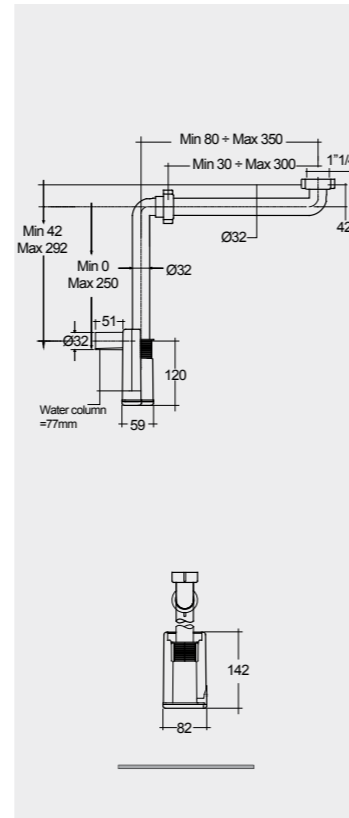

Measurements

القياسات