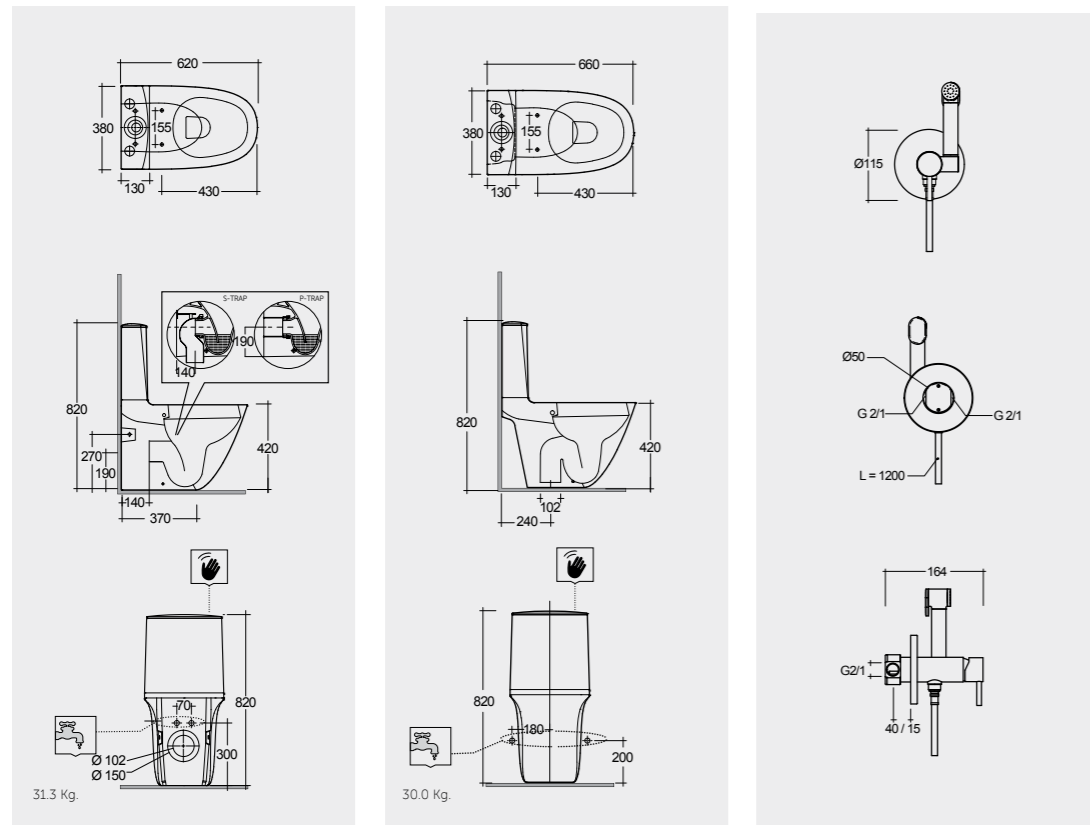

Measurements

القياسات

Urea RAK-Sensation
SENSC3900WH

Urea RAK-Sensation
SENSC3900WH

Urea RAK-Sensation
SENSC3901WH

Urea RAK-Sensation
SENSC3901WH

Colours available

Colours shown here are as close to actual sanitaryware as printing process will allow
الالوان المبينة هنا قريبة إلى ألوان الأدوات الصحية الفعلية حسبما تسمح به عملية الطباعة