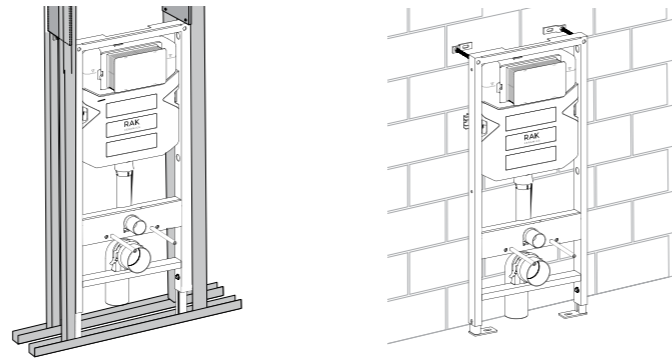

DRYWALL INSTALLATION