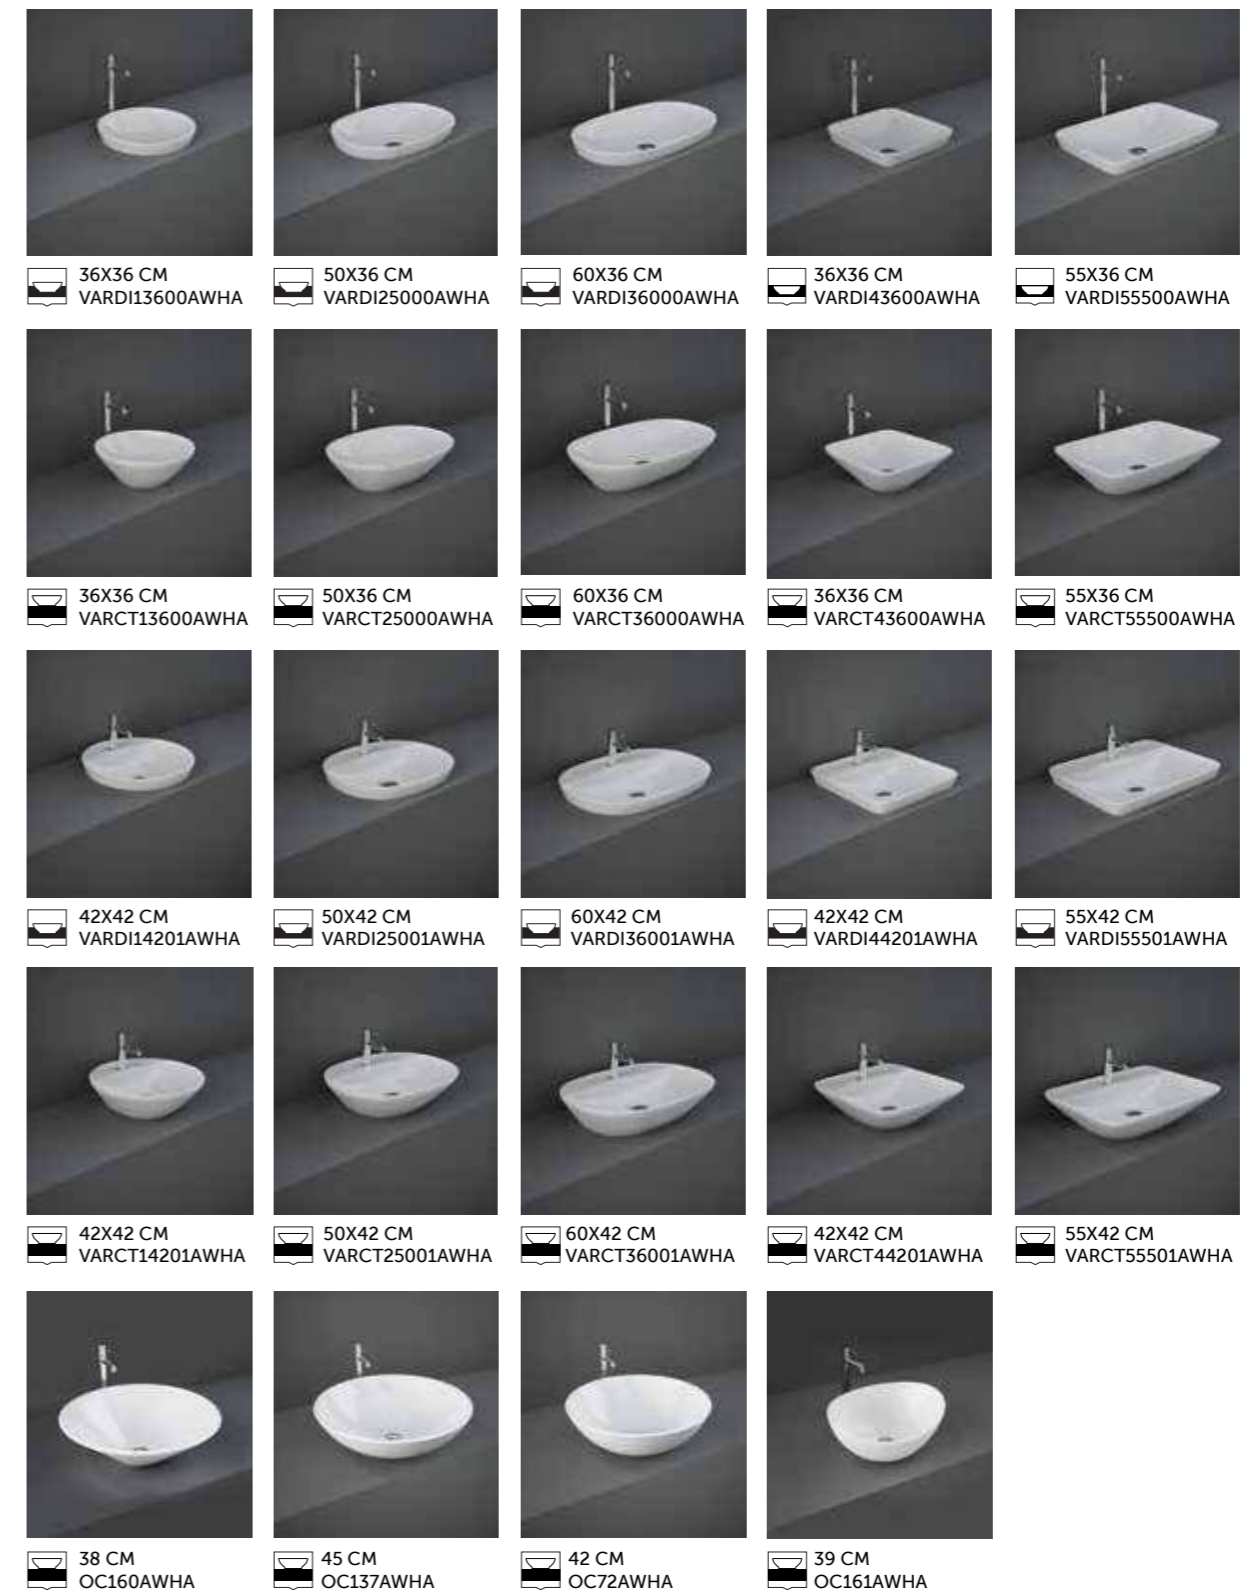

Some examples of customization

TECHWOOD

WASHBASINS SUITABLE FOR RAK-PLANO

RAK-PRECIOUS SURFACES

FURNITURE

With richer finishes, RAK-Precious provides a luxurious alternative to the functional ceramic white. Combining collections for floors, walls, bathroom furnishings and accessories, RAK-Precious offers complete solutions, enabling you to create your own personal idea of harmony.