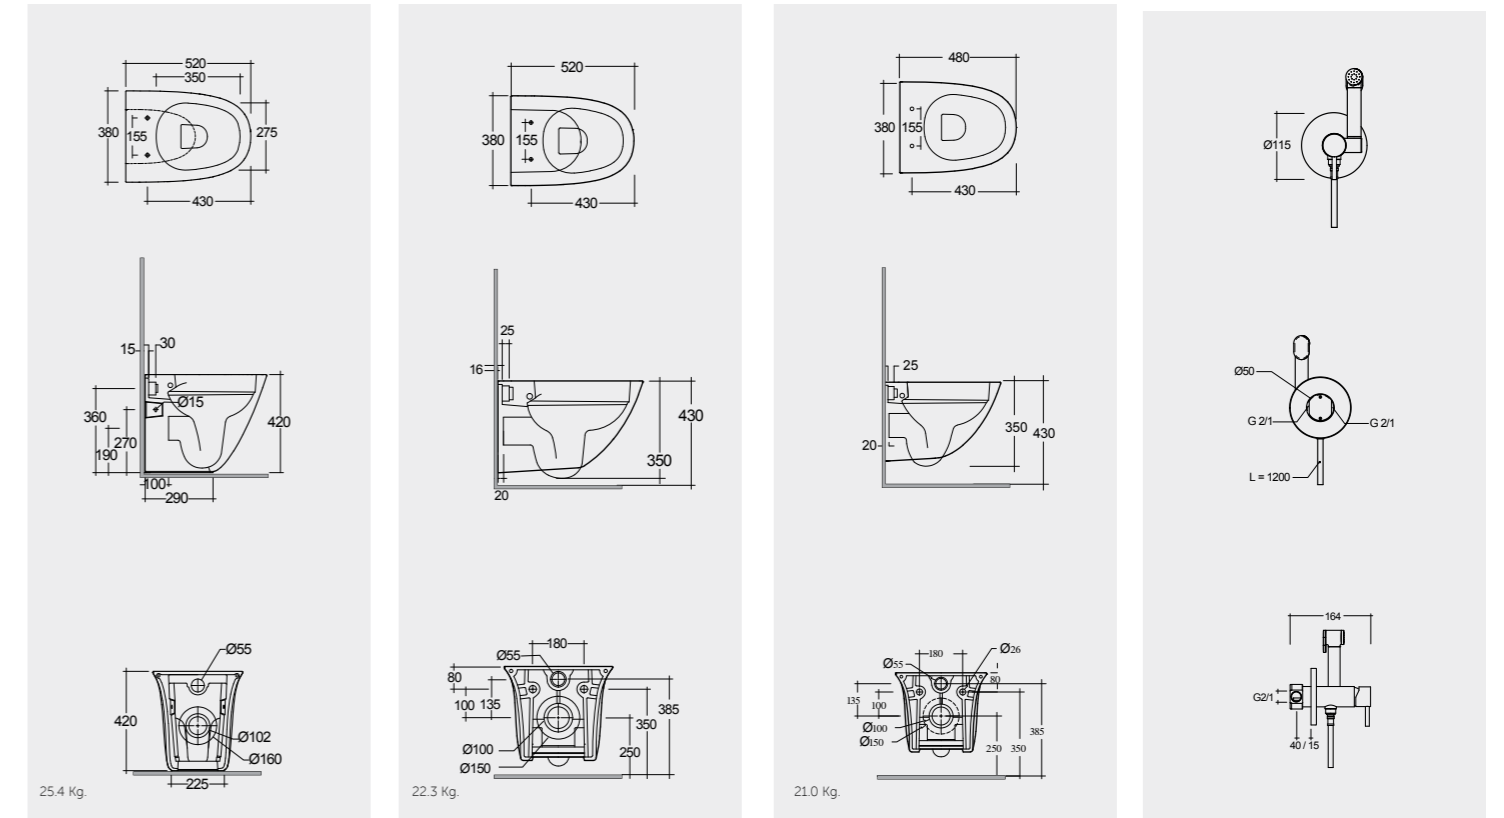

Measurements

Urea RAK-Sensation
SENSC3901WH

Urea RAK-Sensation
SENSC3900WH

Urea RAK-Sensation
SENSC3901WH

Urea RAK-Sensation
SENSC3900WH

Urea RAK-Sensation
SENSC3901WH

Urea RAK-Sensation
SENSC3900WH

Notes

All dimensions in mm tolerance $\pm 5\%$ for below 200mm and $\pm 3\%$ for above 200mm | جميع القياسات تكون بالمليمتر $\pm 5\%$ للقياسات التي تقل عن 200 مليمتر و $\pm 3\%$ للقياسات التي تتجاوز 200 مليمتر

ملحوظة