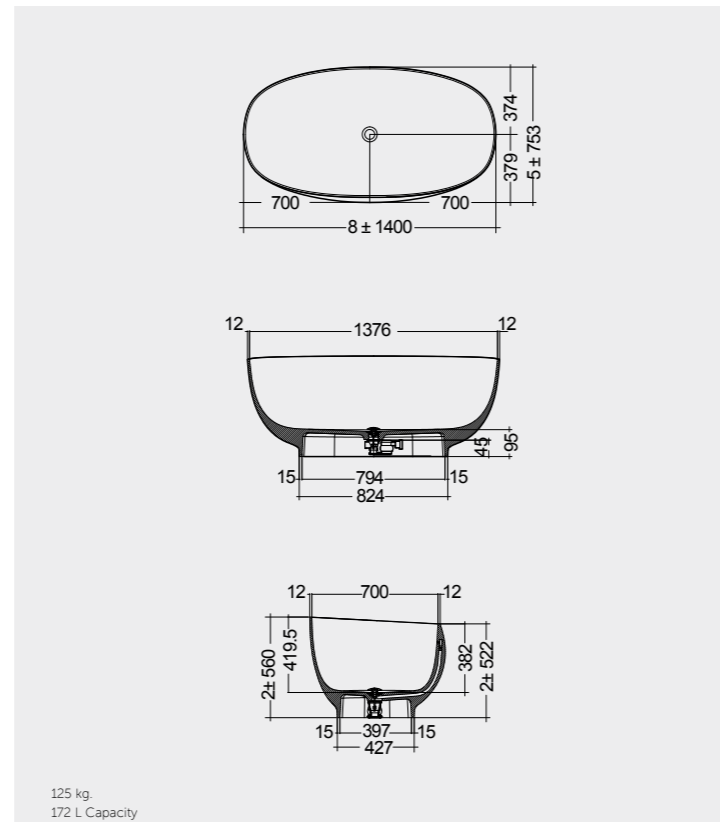

Drain Included

Drain Included

Measurements

القياسات