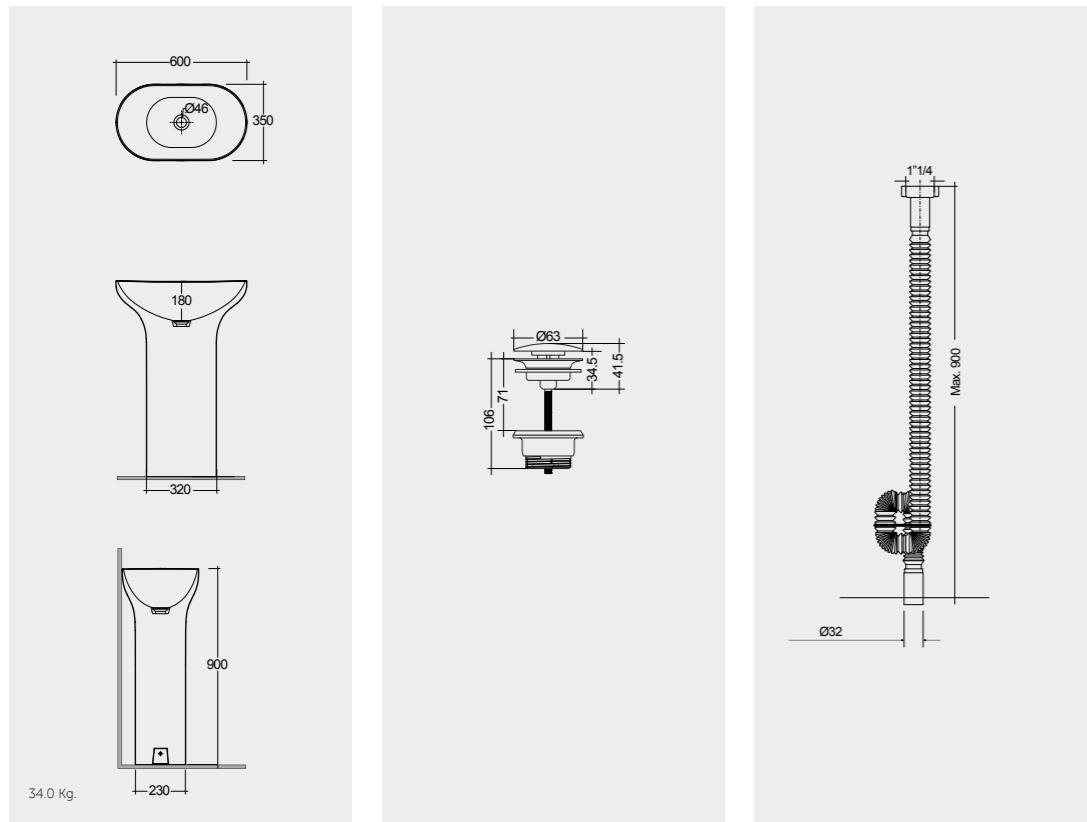

Colours available

الألوان المتاحة

Colours shown here are as close to actual sanitaryware as printing process will allow
الألوان المبينة هنا قريبة إلى ألوان الأدوات الصحية الفعلية حسبما تسمح به عملية الطباعة