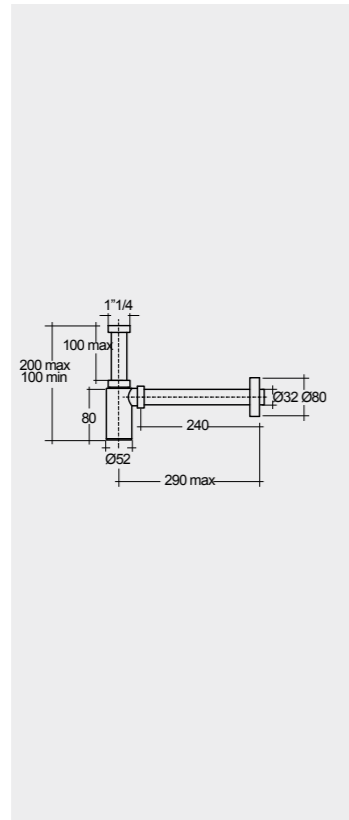

RAK-DUO / BOTTLE TRAPS FOR WASH BASINS

Models

النماذج

FOR WASH BASIN
INOX CHROME : BTRWBSST001

FOR WASH BASIN
ABS CHROME: BTRWBABS002

Inspectionable

Inspectionable

Measurements

القياسات

Notes

ملحوظة

All dimensions in mm tolerance $\pm 5\%$ for below 200mm and $\pm 3\%$ for above 200mm | جميع القياسات تكون بالمليمتر $\pm 5\%$ للقياسات التي تقل عن 200 مليمتر و $\pm 3\%$ للقياسات التي تتجاوز 200 مليمتر