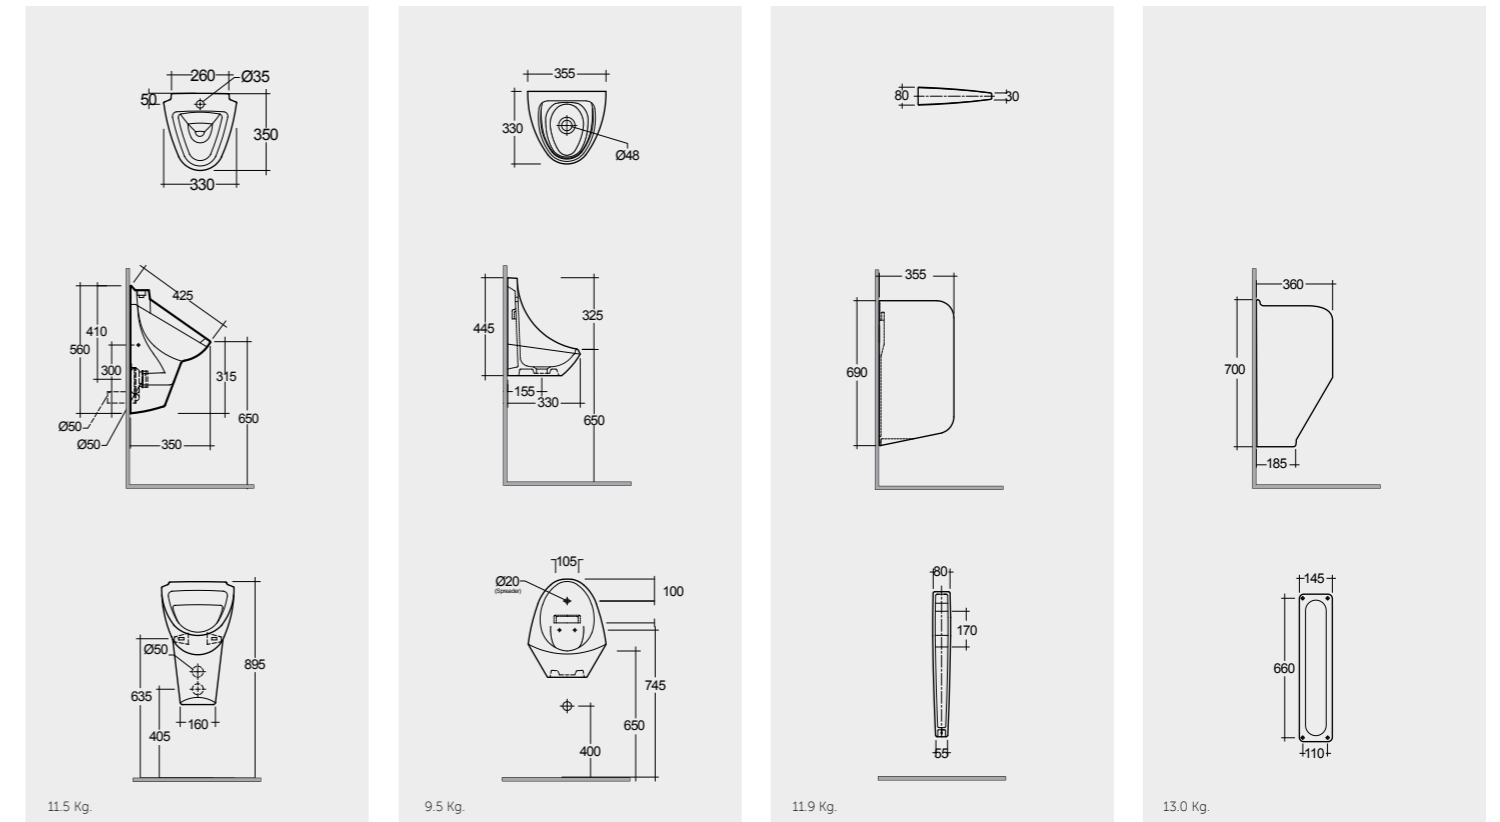

Measurements

القياسات

Notes

ملحوظة

All Installation dimensions are only as proposal and it may be change according to the site requirement

جميع أبعاد التثبيت هي فقط كمقترح وبالإمكان التغيير وفقا للطلب