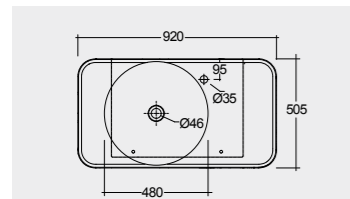

Measurements

القياسات

30.0 Kg.

30.0 Kg.

30.0 Kg.

30.0 Kg.