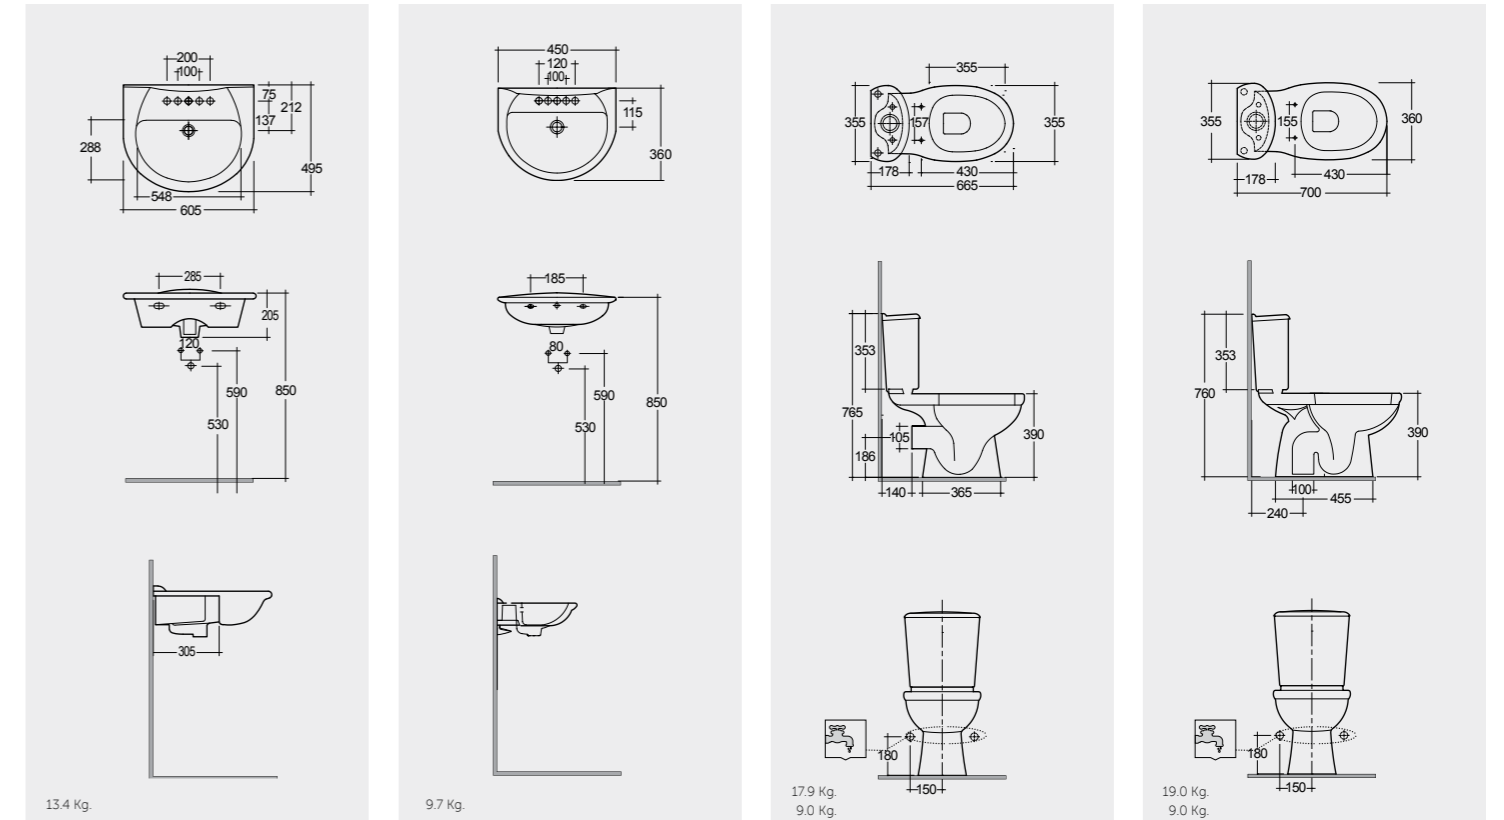

Models

النماذج

60 CM
KR1001AWHA

45 CM
KR2002AWHA

66 CM
KR17AWHA
KR10AWHA

70 CM
KR03AWHA
KR10AWHA

Measurements

القياسات