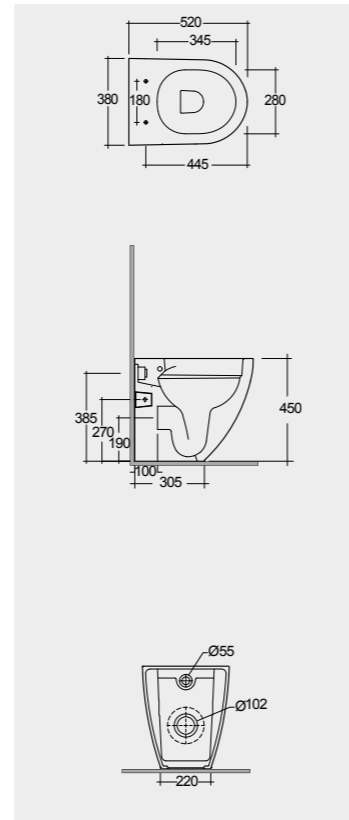

Urea RAK-Des
DESSC3900WH
Urea RAK-Des
DESSC3901WH