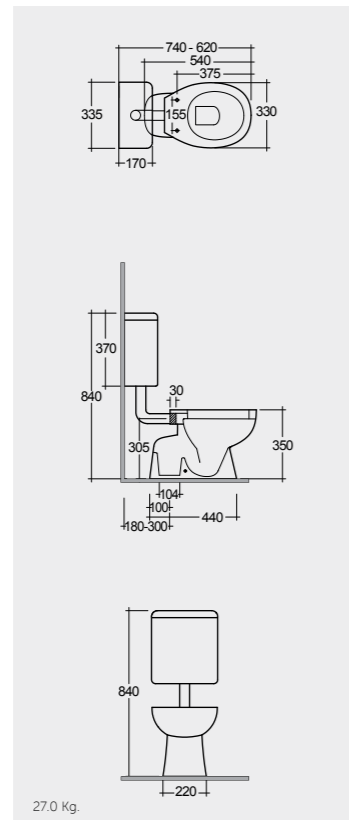

Measurements

القياسات

Urea Bambi Plus
YFG076