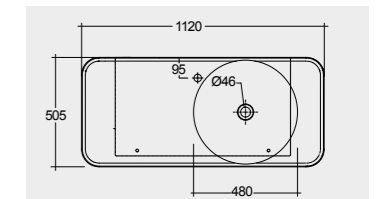

Measurements

القياسات

36.0 Kg.

36.0 Kg.

36.0 Kg.

36.0 Kg.

Notes

ملحوظة

All dimensions in mm tolerance $\pm 5\%$ for below 200mm and $\pm 3\%$ for above 200mm | جميع القياسات تكون بالمليمتر $\pm 5\%$ للقياسات التي تقل عن 200 مليمتر و $\pm 3\%$ للقياسات التي تتجاوز 200 مليمتر