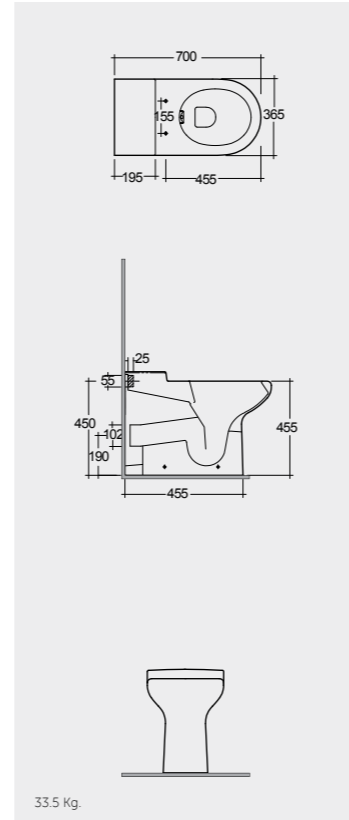

Comfort Height 45 CM

Comfort Height 48 CM

Comfort Height 48 CM

Measurements

القياسات

21.3 Kg.

24.5 Kg.

37.3 Kg.