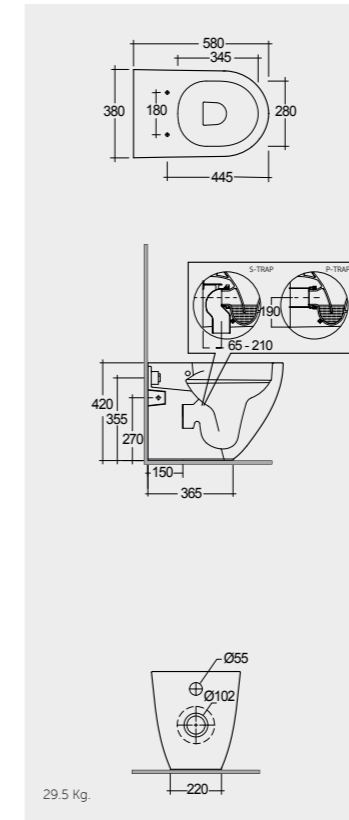

Urea RAK-Des
DESSC3900WH
Urea RAK-Des
DESSC3901WH