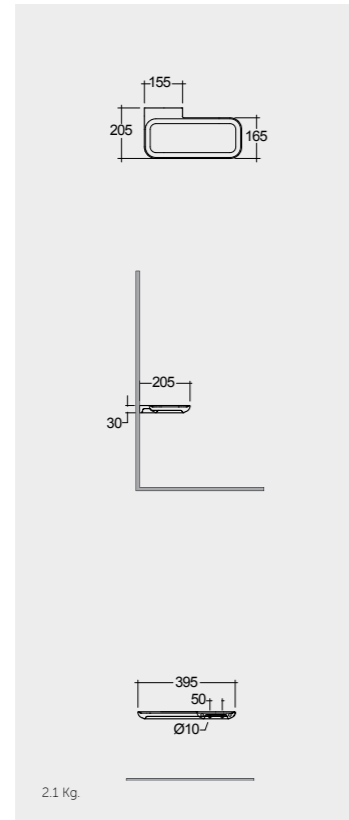

Measurements

القياسات