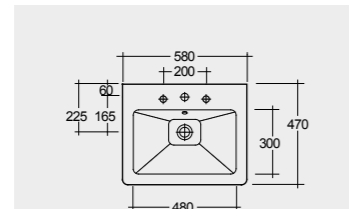

Measurements

القياسات

17.0 Kg
7.0 Kg

17.0 Kg
6.9 Kg

Colours available

الألوان المتاحة

Colours shown here are as close to actual sanitaryware as printing process will allow
الألوان المبينة هنا قريبة إلى ألوان الأدوات الصحية الفعلية حسبما تسمح به عملية الطباعة

Alpine White
أبيض