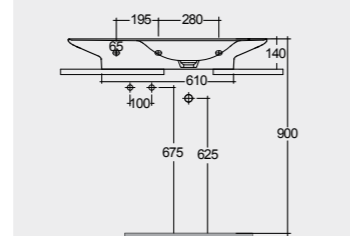

Measurements

القياسات

30.0 Kg.

30.0 Kg.

30.0 Kg.

30.0 Kg.